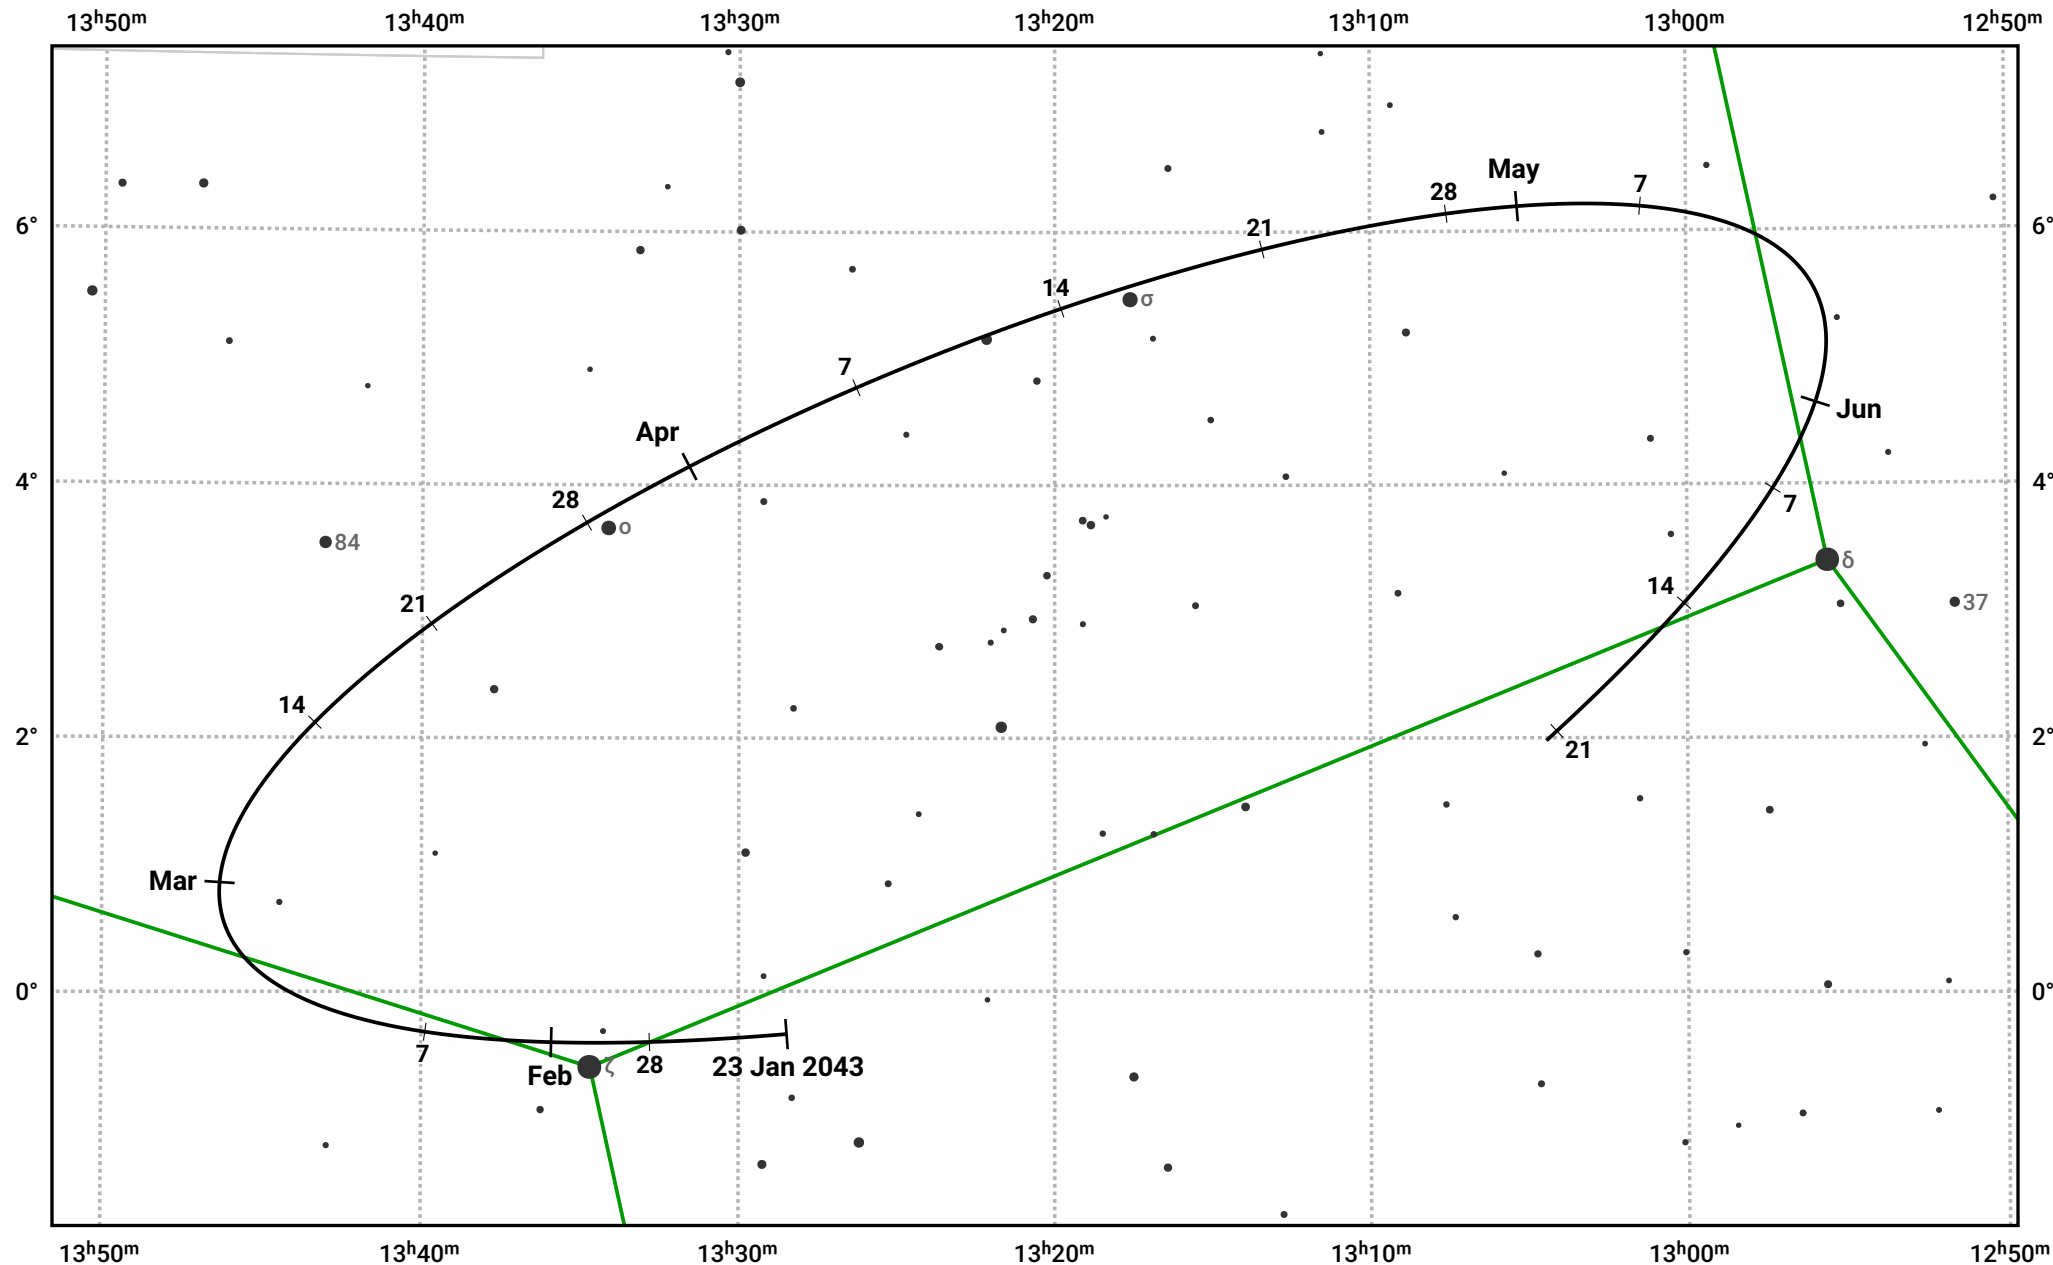

The path of Asteroid 4 Vesta around opposition on 8 Apr 2043

© Dominic Ford 2011–2024. Date markers placed at midnight UTC. Downloaded from <https://in-the-sky.org>

Magnitude scale: • 8.0 • 7.0 • 6.0 • 5.0 • 4.0 • 3.0

— Ecliptic Plane

Galaxy Bright nebula Open cluster Globular cluster

Date	Mag	Phase
2043 Feb 1	7.4	96%
2043 Mar 1	6.8	98%
2043 Mar 9	6.6	98%
2043 Apr 1	6.0	100%
2043 May 1	6.3	99%
2043 Jun 1	6.9	96%