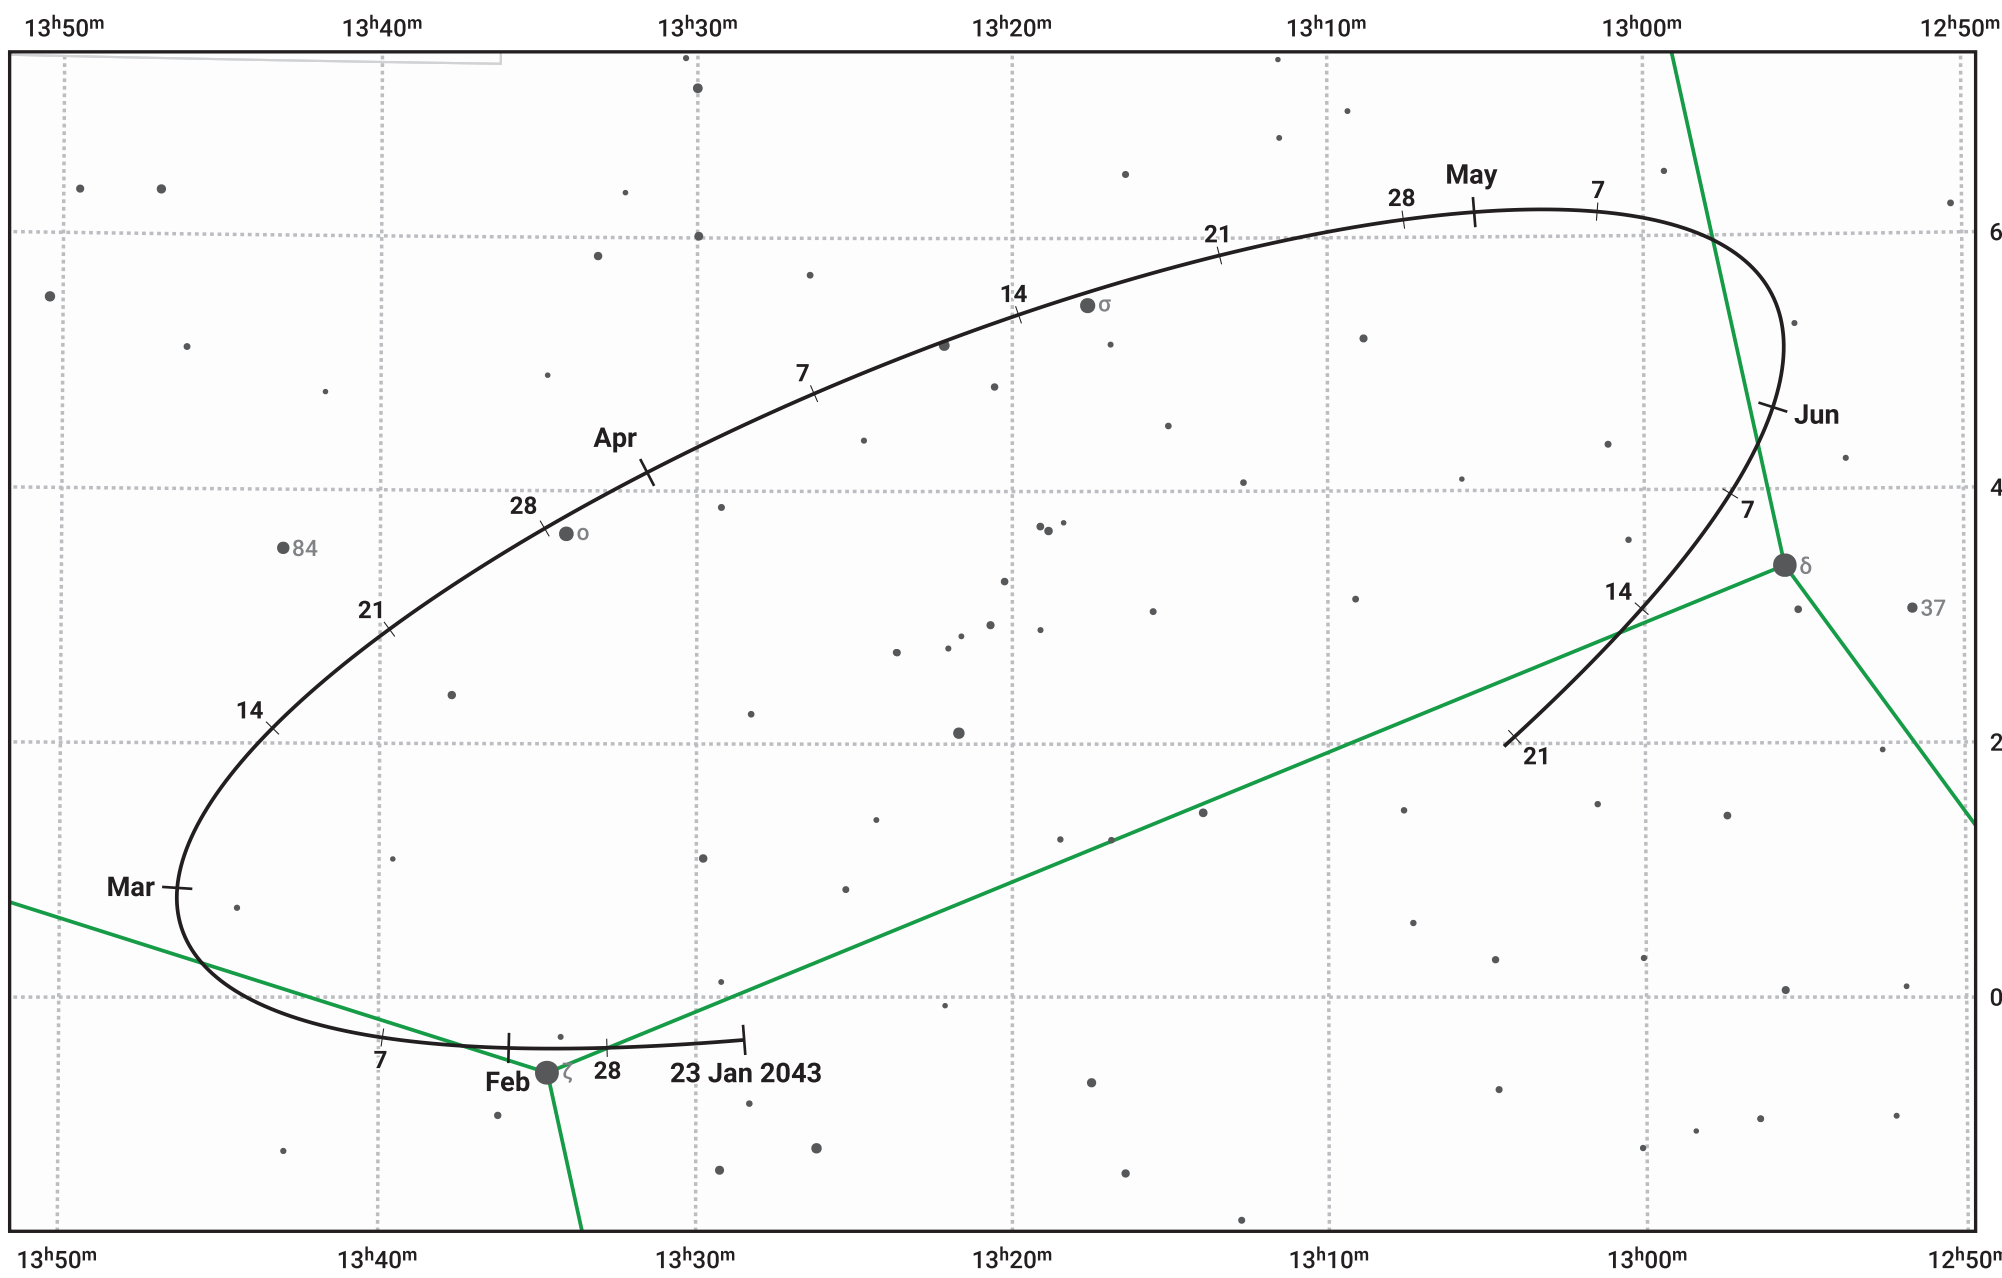

The path of Asteroid 4 Vesta around opposition on 8 Apr 2043

© Dominic Ford 2011–2024. Date markers placed at midnight UTC. Downloaded from <https://in-the-sky.org>

Magnitude scale: • 8.0 • 7.0 • 6.0 • 5.0 • 4.0 • 3.0

— Ecliptic Plane

-  Galaxy
-  Bright nebula
-  Open cluster
-  Globular cluster

Date	Mag	Phase
2043 Feb 1	7.4	96%
2043 Mar 1	6.8	98%
2043 Mar 9	6.6	98%
2043 Apr 1	6.0	100%
2043 May 1	6.3	99%
2043 Jun 1	6.9	96%