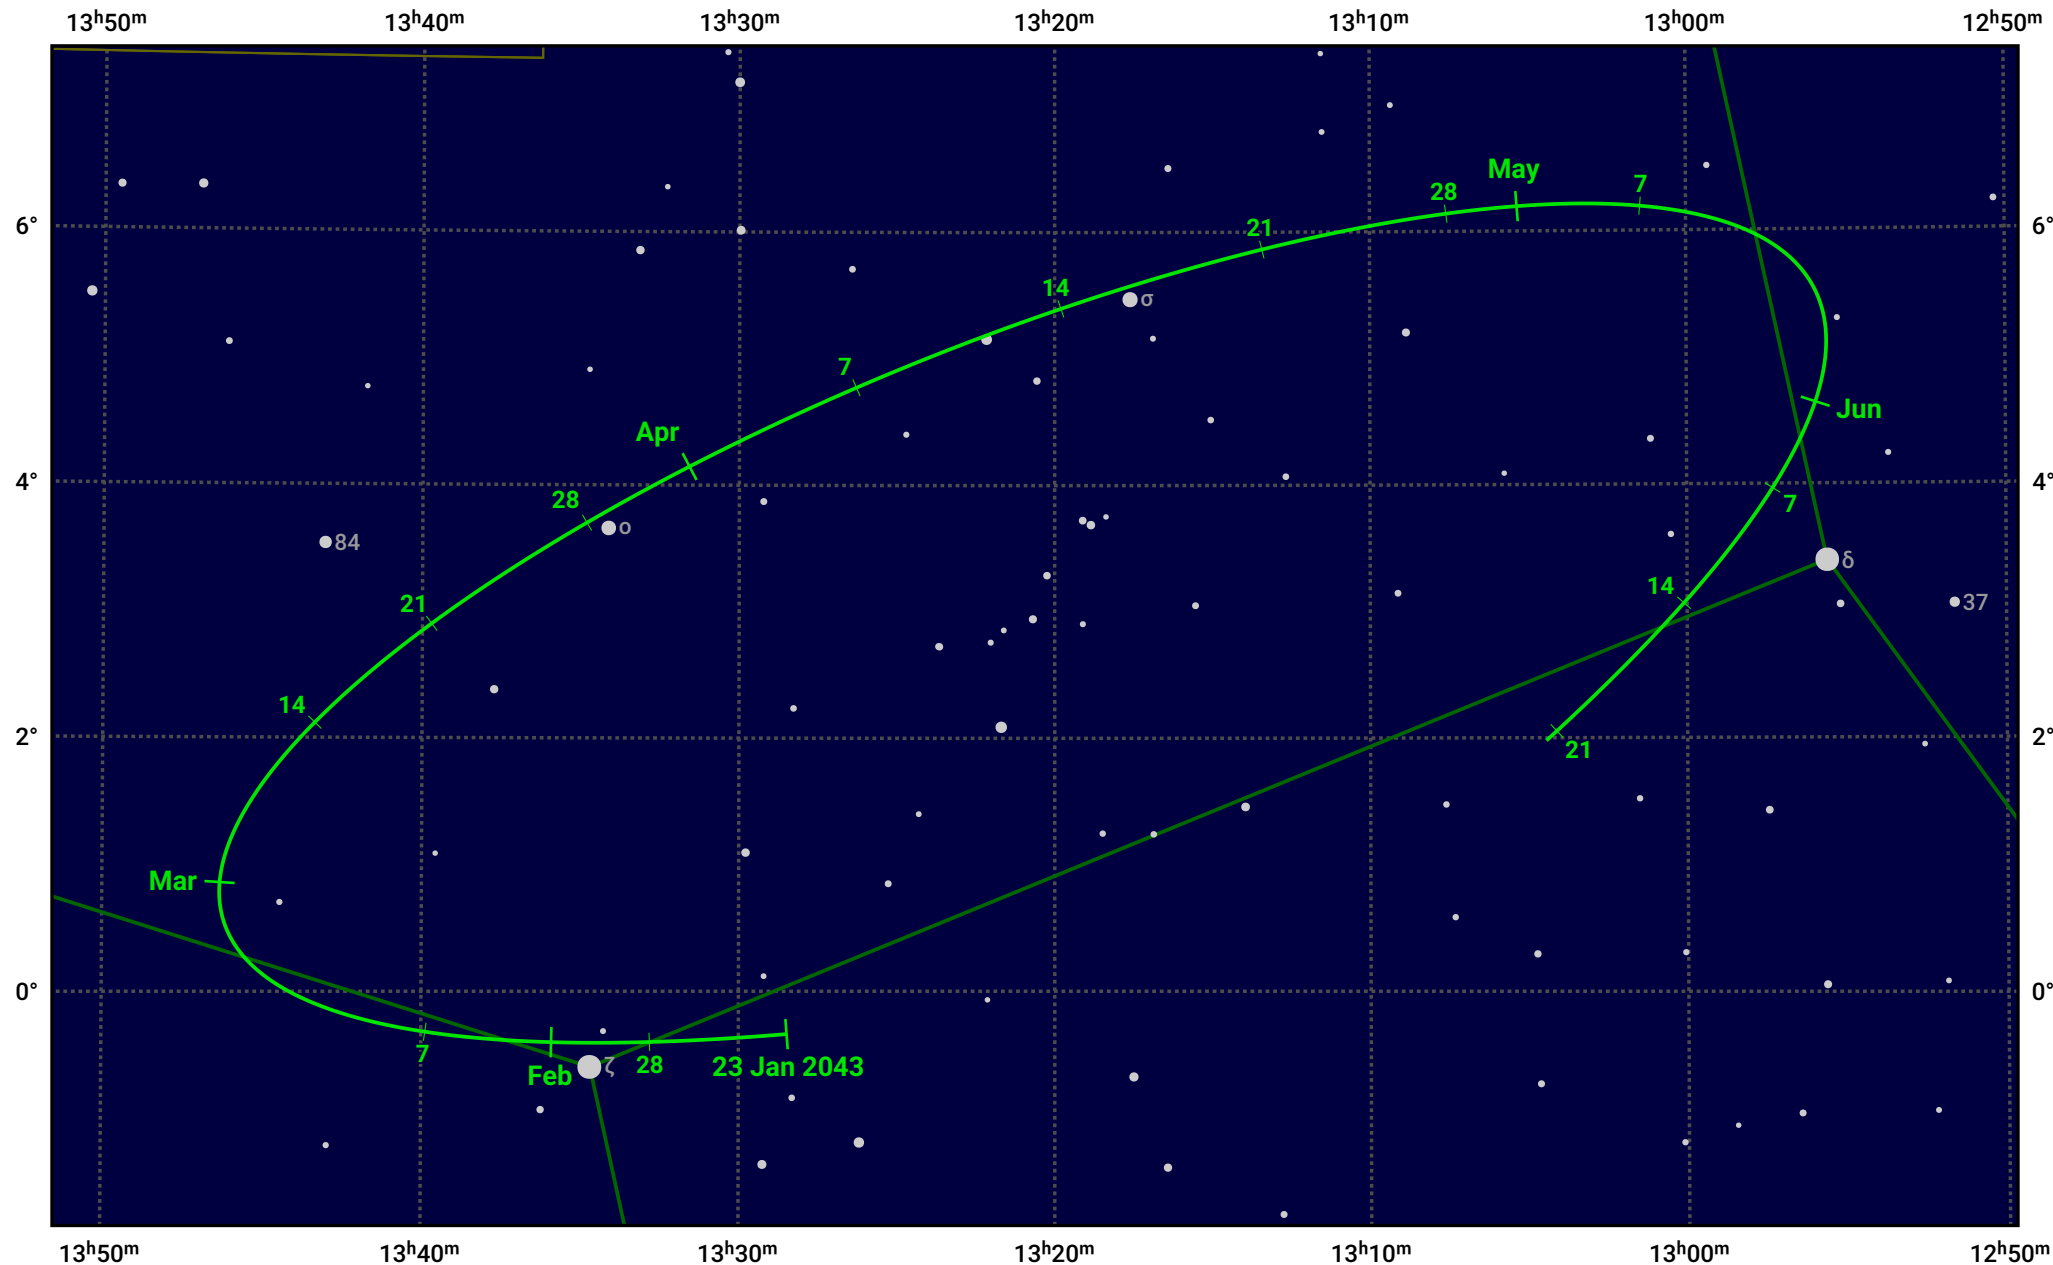

The path of Asteroid 4 Vesta around opposition on 8 Apr 2043

© Dominic Ford 2011–2024. Date markers placed at midnight UTC. Downloaded from <https://in-the-sky.org>

Magnitude scale: • 8.0 • 7.0 • 6.0 • 5.0 • 4.0 • 3.0

— Ecliptic Plane

- Galaxy
- Bright nebula
- Open cluster
- Globular cluster

Date	Mag	Phase
2043 Feb 1	7.4	96%
2043 Mar 1	6.8	98%
2043 Mar 9	6.6	98%
2043 Apr 1	6.0	100%
2043 May 1	6.3	99%
2043 Jun 1	6.9	96%