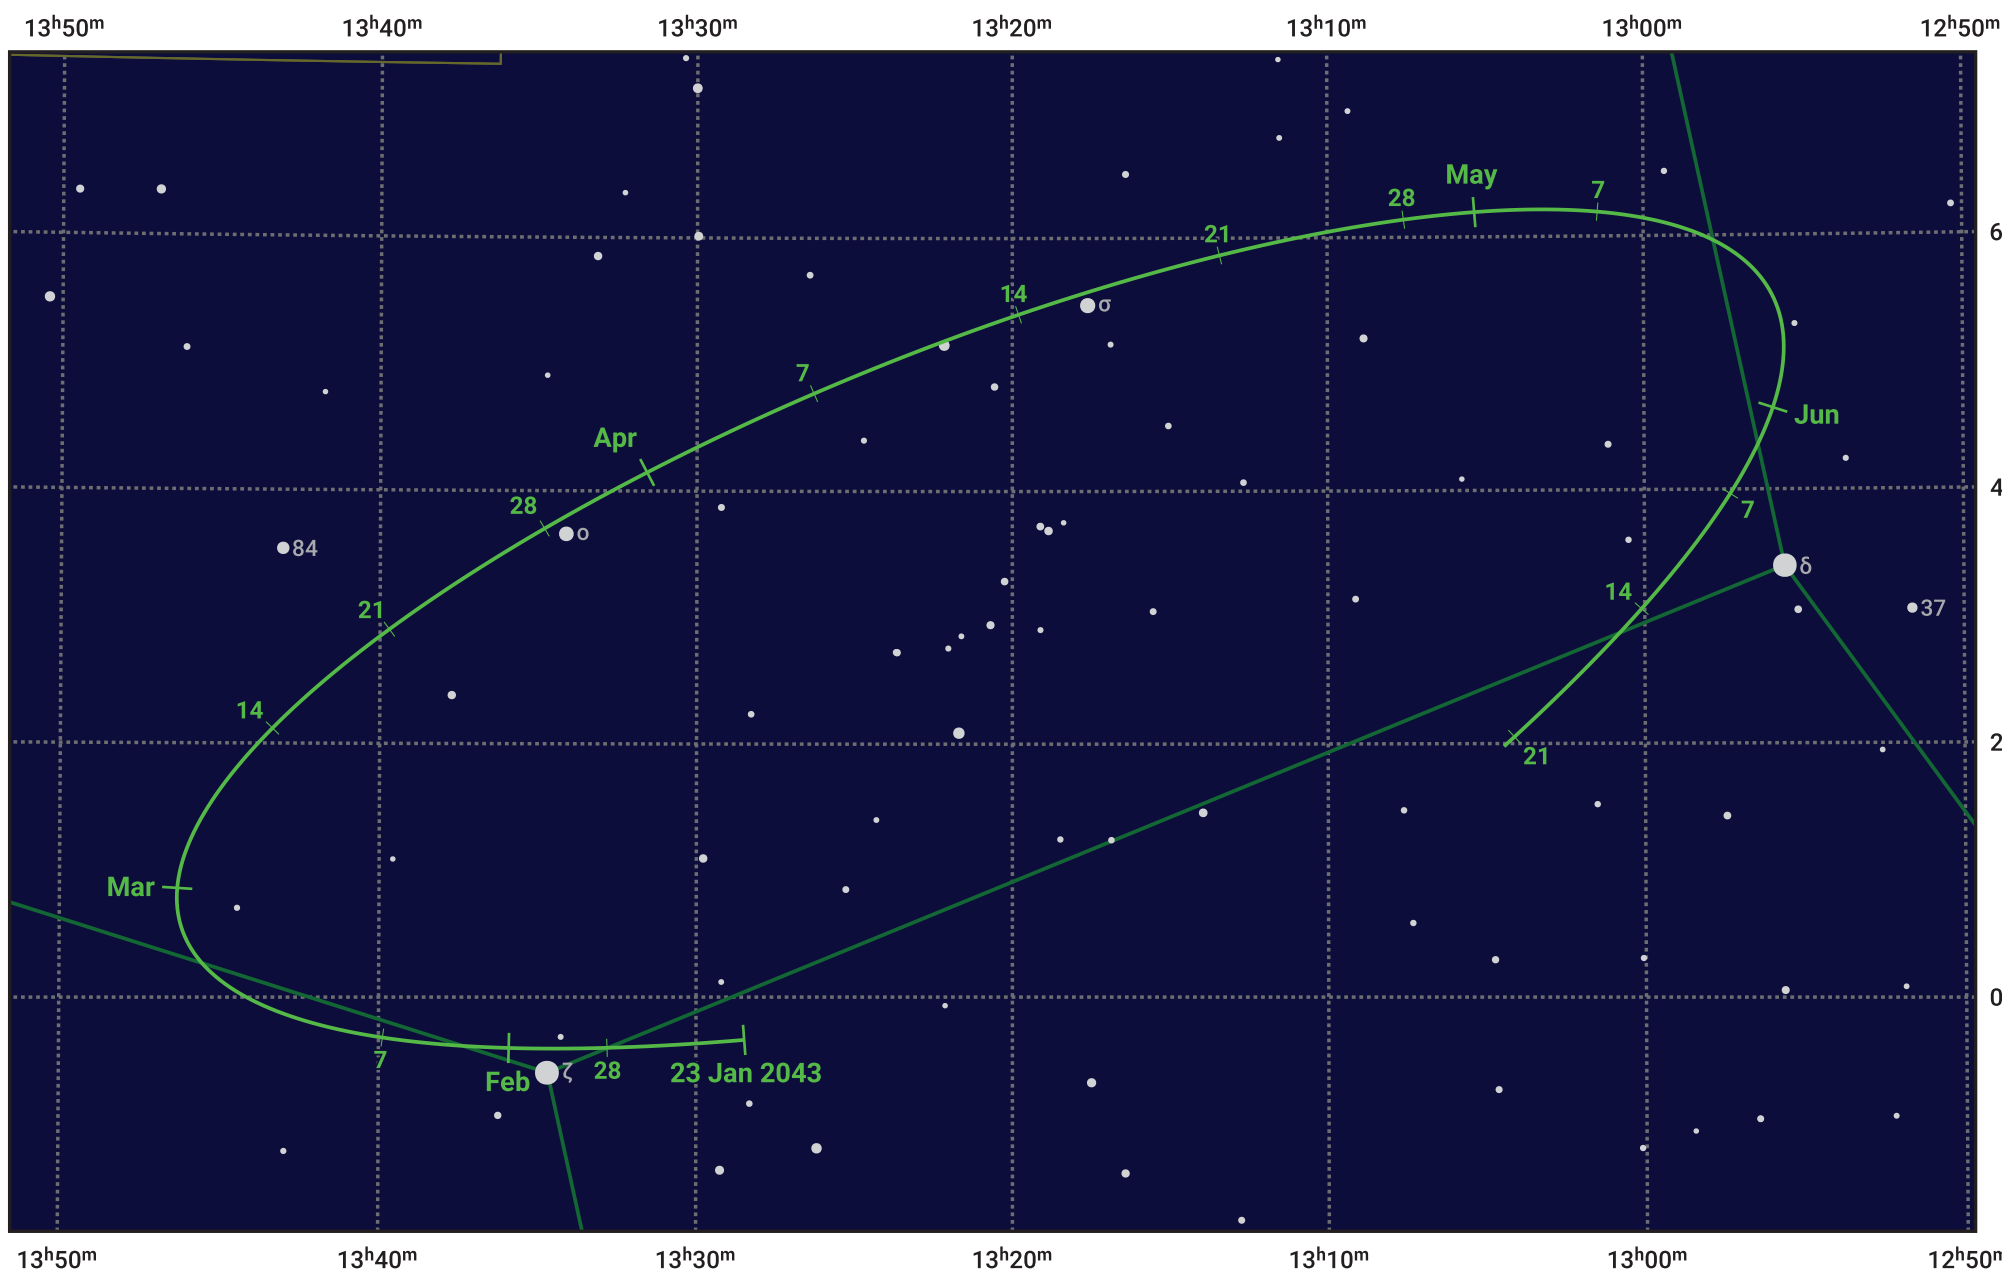

The path of Asteroid 4 Vesta around opposition on 8 Apr 2043

© Dominic Ford 2011–2024. Date markers placed at midnight UTC. Downloaded from <https://in-the-sky.org>

Magnitude scale: • 8.0 • 7.0 • 6.0 • 5.0 • 4.0 • 3.0

— Ecliptic Plane

- Galaxy
- Bright nebula
- Open cluster
- Globular cluster

Date	Mag	Phase
2043 Feb 1	7.4	96%
2043 Mar 1	6.8	98%
2043 Mar 9	6.6	98%
2043 Apr 1	6.0	100%
2043 May 1	6.3	99%
2043 Jun 1	6.9	96%