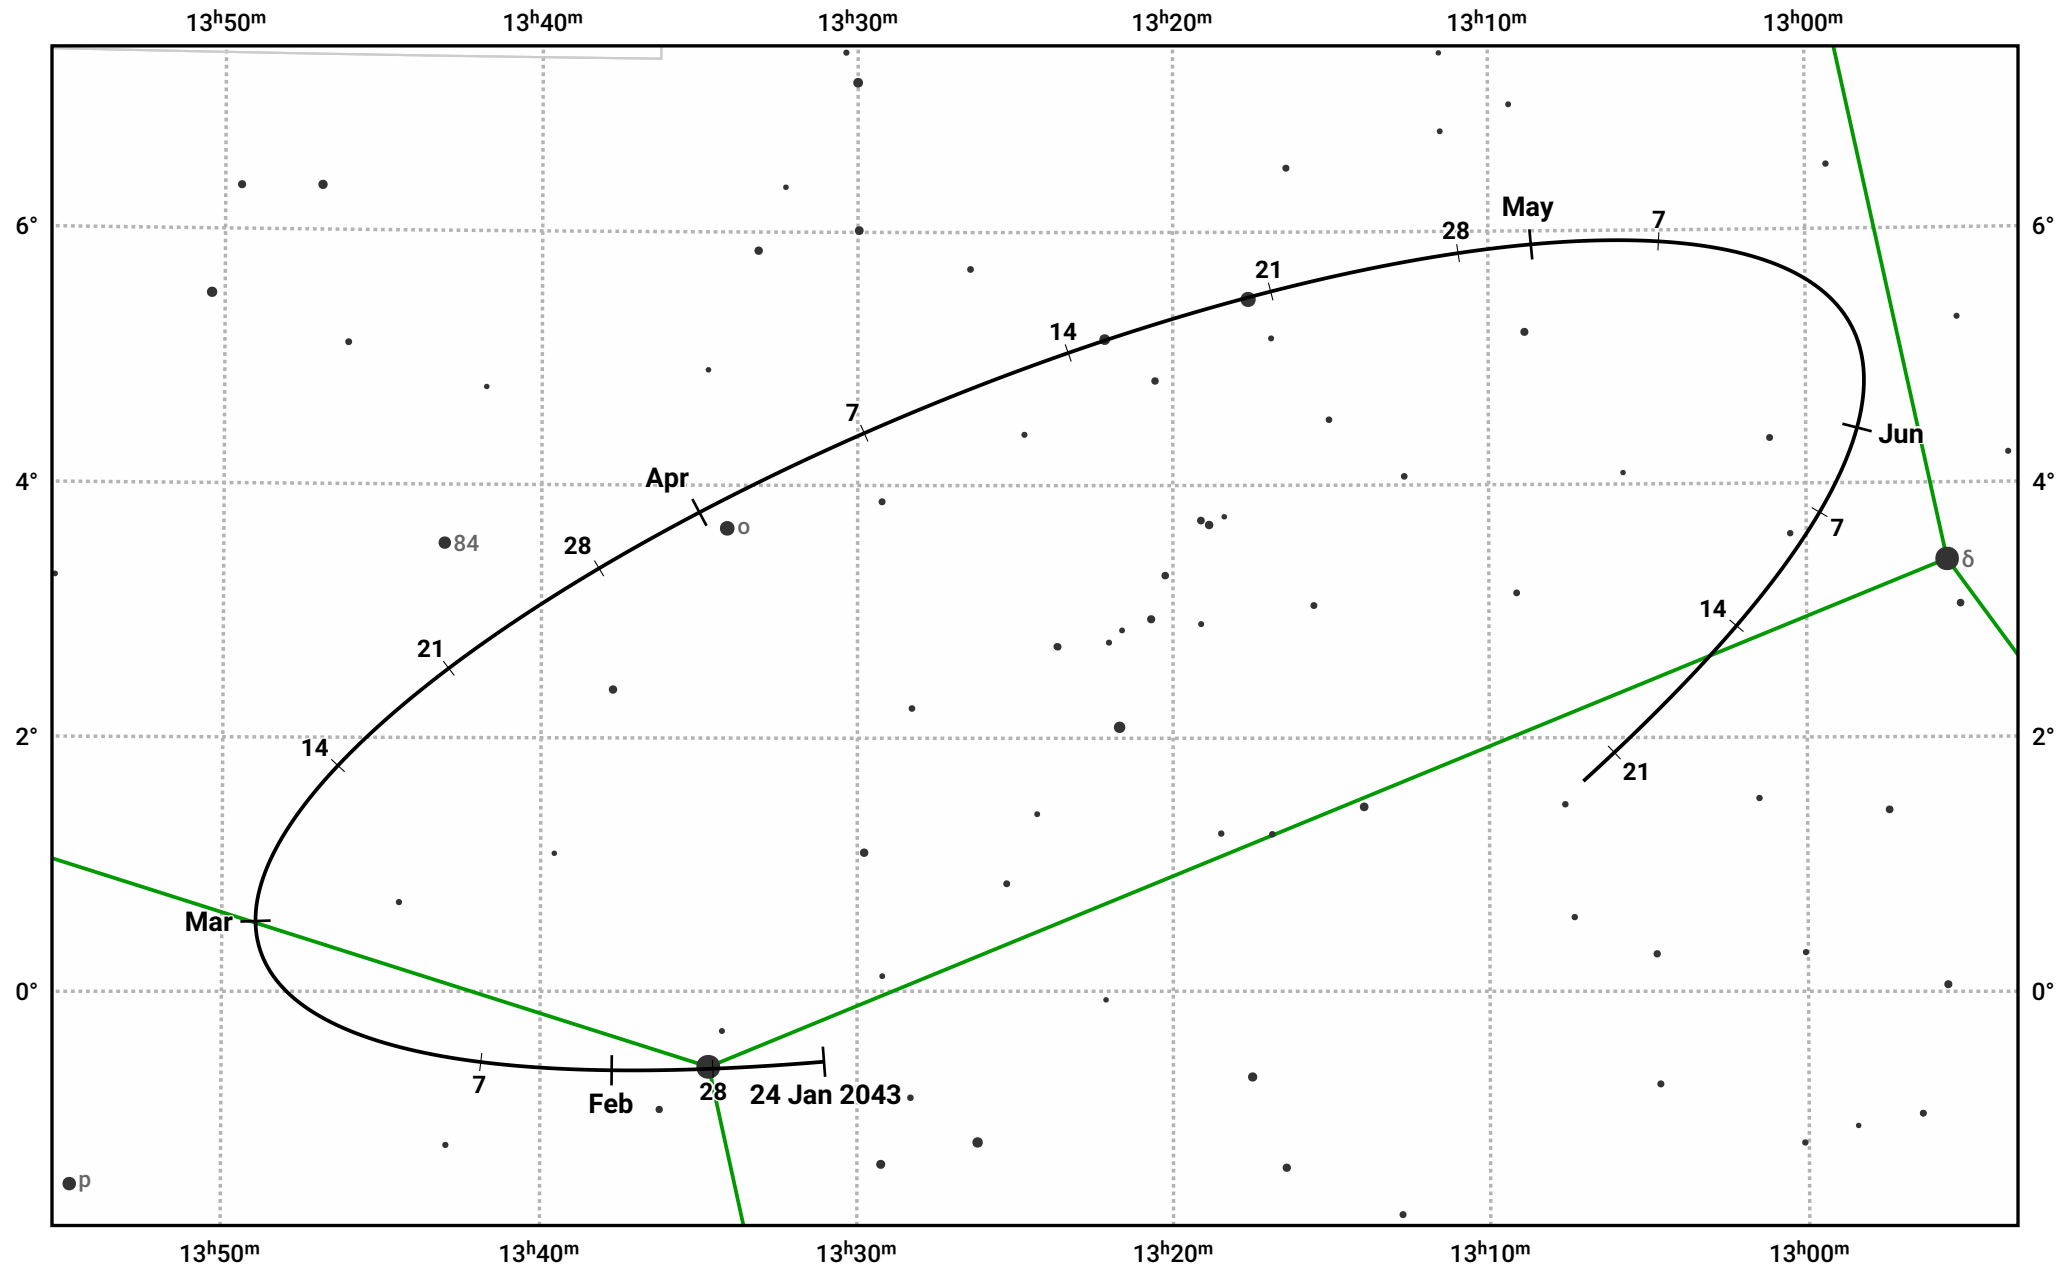

The path of Asteroid 4 Vesta around opposition on 9 Apr 2043

© Dominic Ford 2011–2024. Date markers placed at midnight UTC. Downloaded from <https://in-the-sky.org>

Magnitude scale: • 8.0 • 7.0 • 6.0 • 5.0 • 4.0 • 3.0

— Ecliptic Plane

● Galaxy
 ■ Bright nebula
 ● Open cluster
 ⊕ Globular cluster

Date	Mag	Phase
2043 Feb 1	7.4	96%
2043 Mar 1	6.8	97%
2043 Mar 10	6.6	98%
2043 Apr 1	6.0	100%
2043 May 1	6.3	99%
2043 Jun 1	6.9	96%