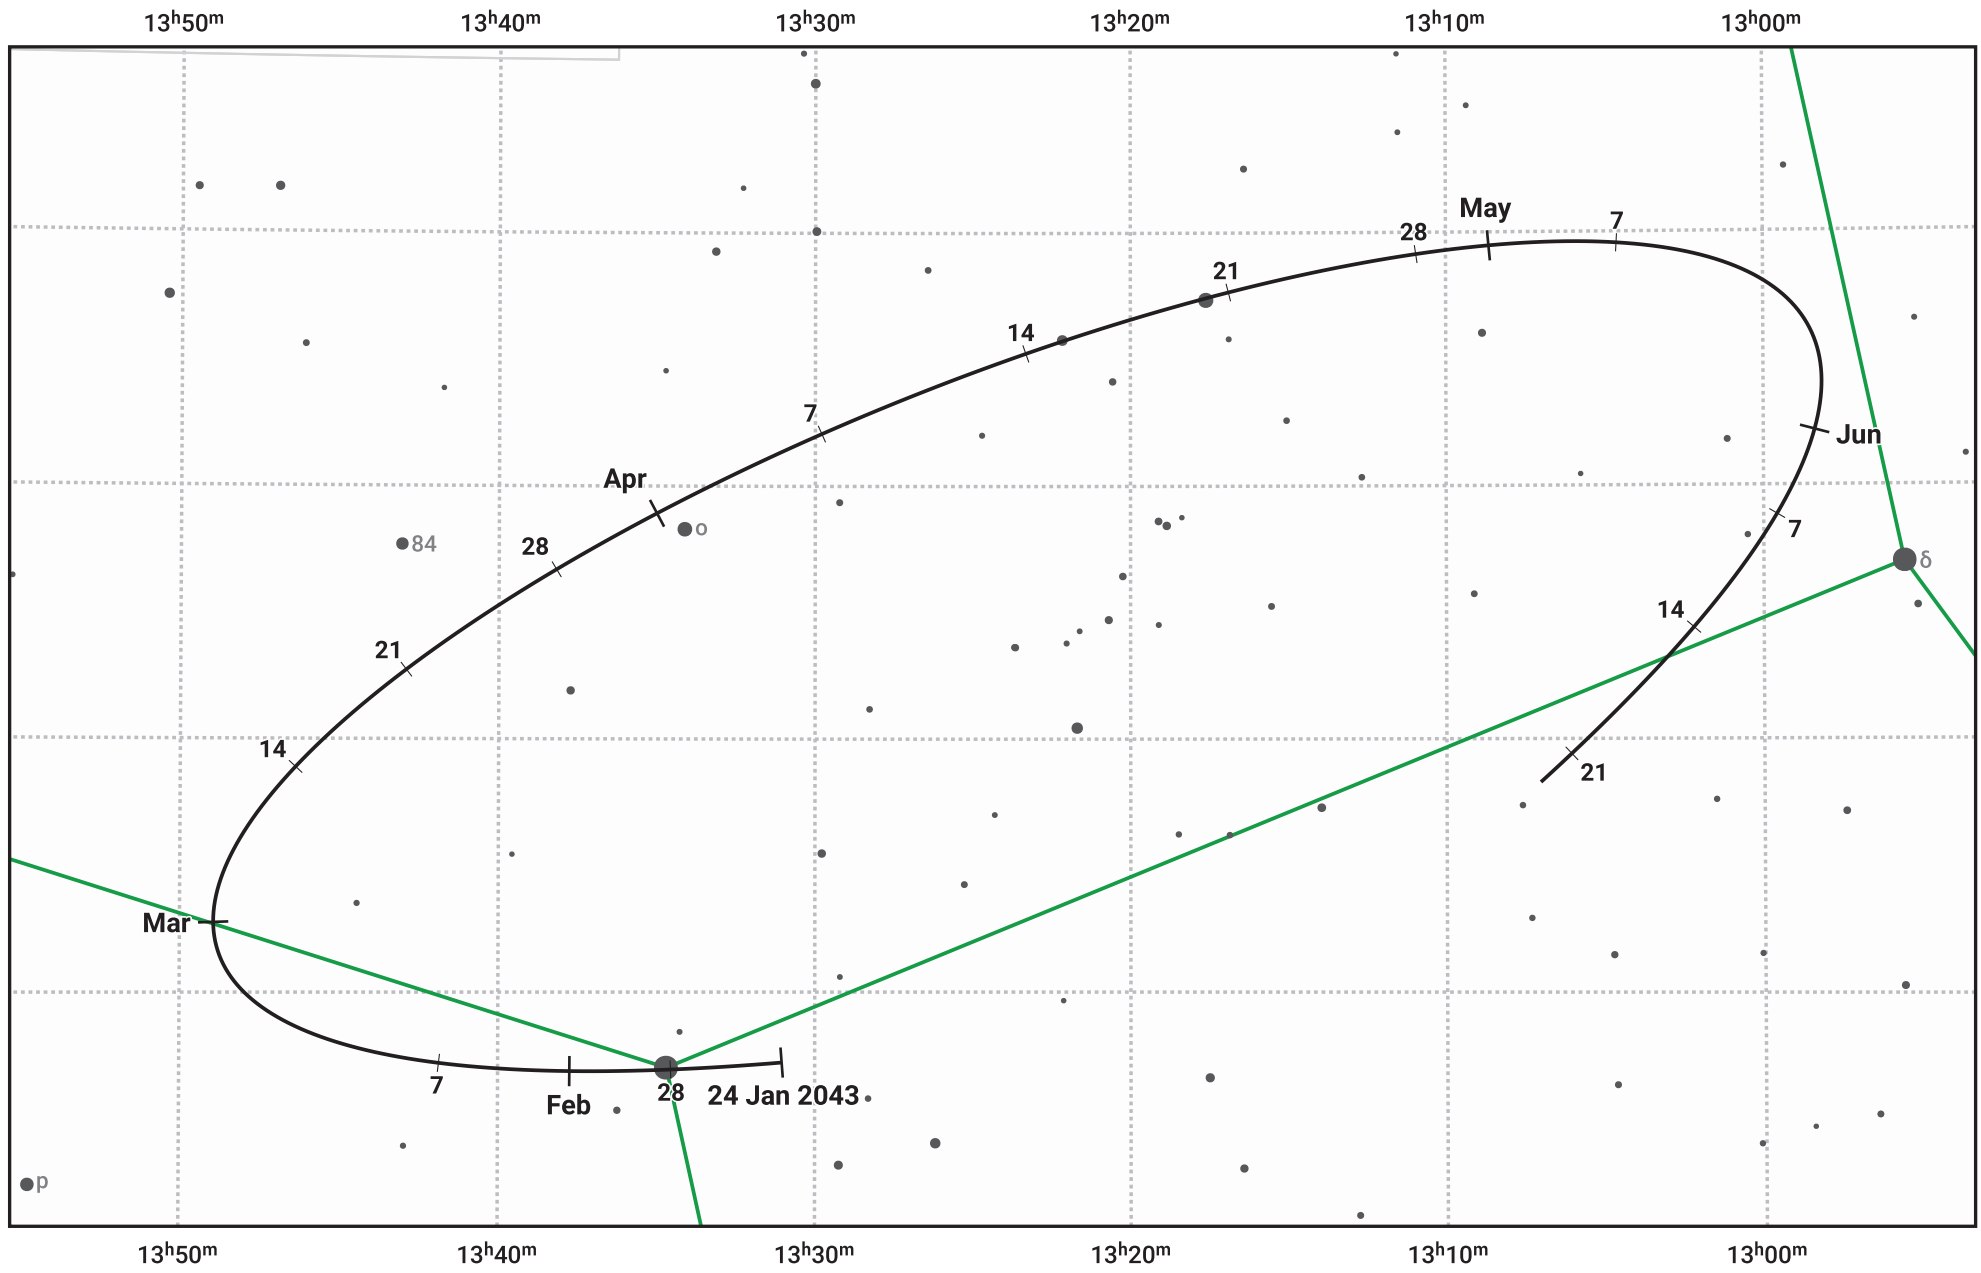

The path of Asteroid 4 Vesta around opposition on 9 Apr 2043

© Dominic Ford 2011–2024. Date markers placed at midnight UTC. Downloaded from <https://in-the-sky.org>

Magnitude scale: • 8.0 • 7.0 • 6.0 • 5.0 • 4.0 • 3.0

— Ecliptic Plane

-  Galaxy
-  Bright nebula
-  Open cluster
-  Globular cluster

Date	Mag	Phase
2043 Feb 1	7.4	96%
2043 Mar 1	6.8	97%
2043 Mar 10	6.6	98%
2043 Apr 1	6.0	100%
2043 May 1	6.3	99%
2043 Jun 1	6.9	96%