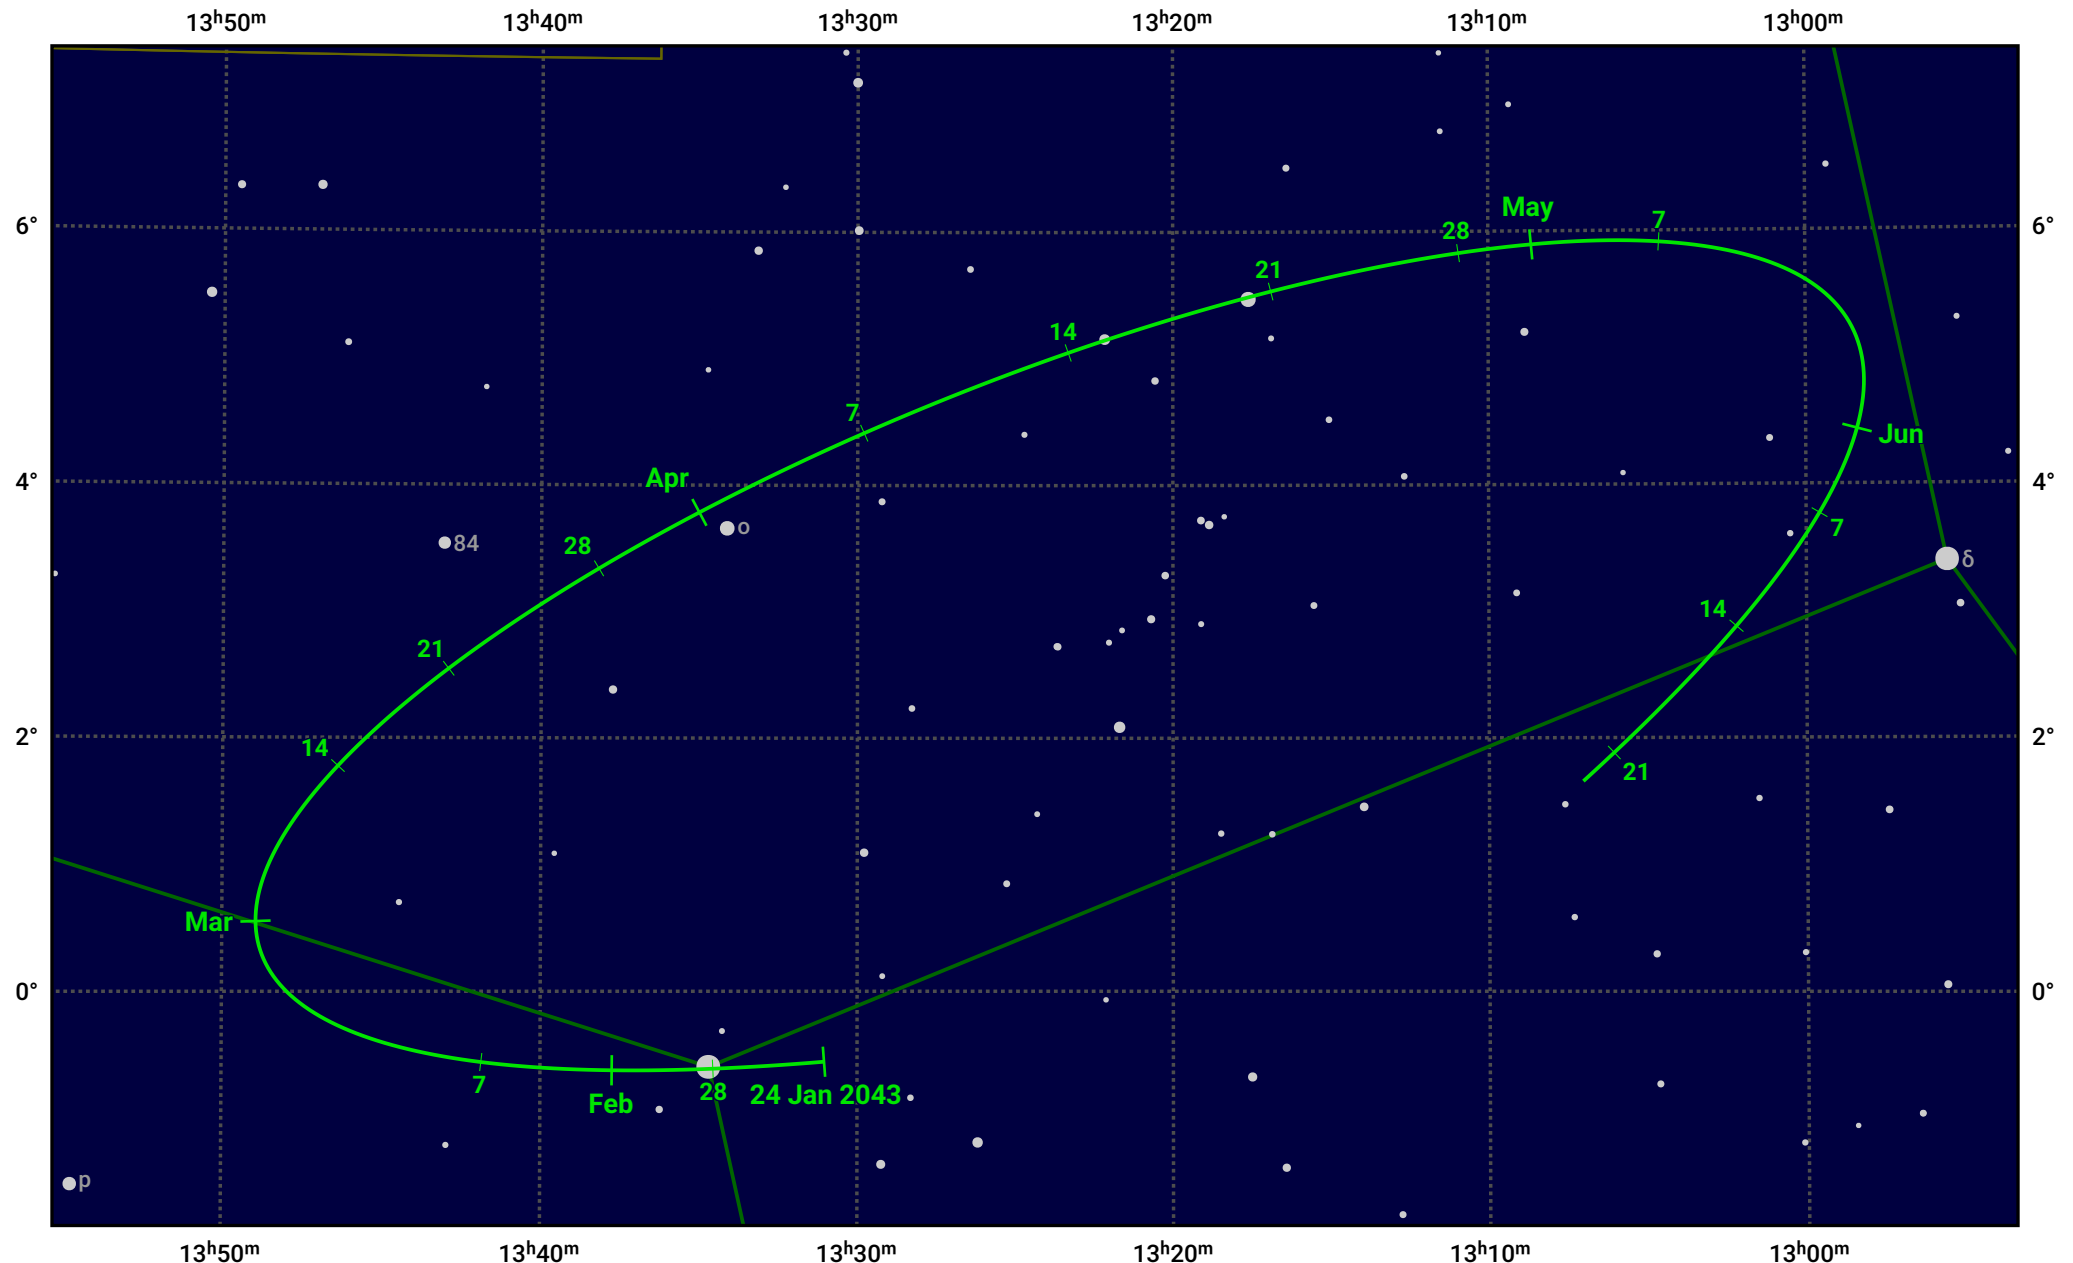

# The path of Asteroid 4 Vesta around opposition on 9 Apr 2043

© Dominic Ford 2011–2024. Date markers placed at midnight UTC. Downloaded from <https://in-the-sky.org>

Magnitude scale:  8.0  7.0  6.0  5.0  4.0  3.0

— Ecliptic Plane

- Galaxy
- Bright nebula
- Open cluster
- Globular cluster

Date	Mag	Phase
2043 Feb 1	7.4	96%
2043 Mar 1	6.8	97%
2043 Mar 10	6.6	98%
2043 Apr 1	6.0	100%
2043 May 1	6.3	99%
2043 Jun 1	6.9	96%