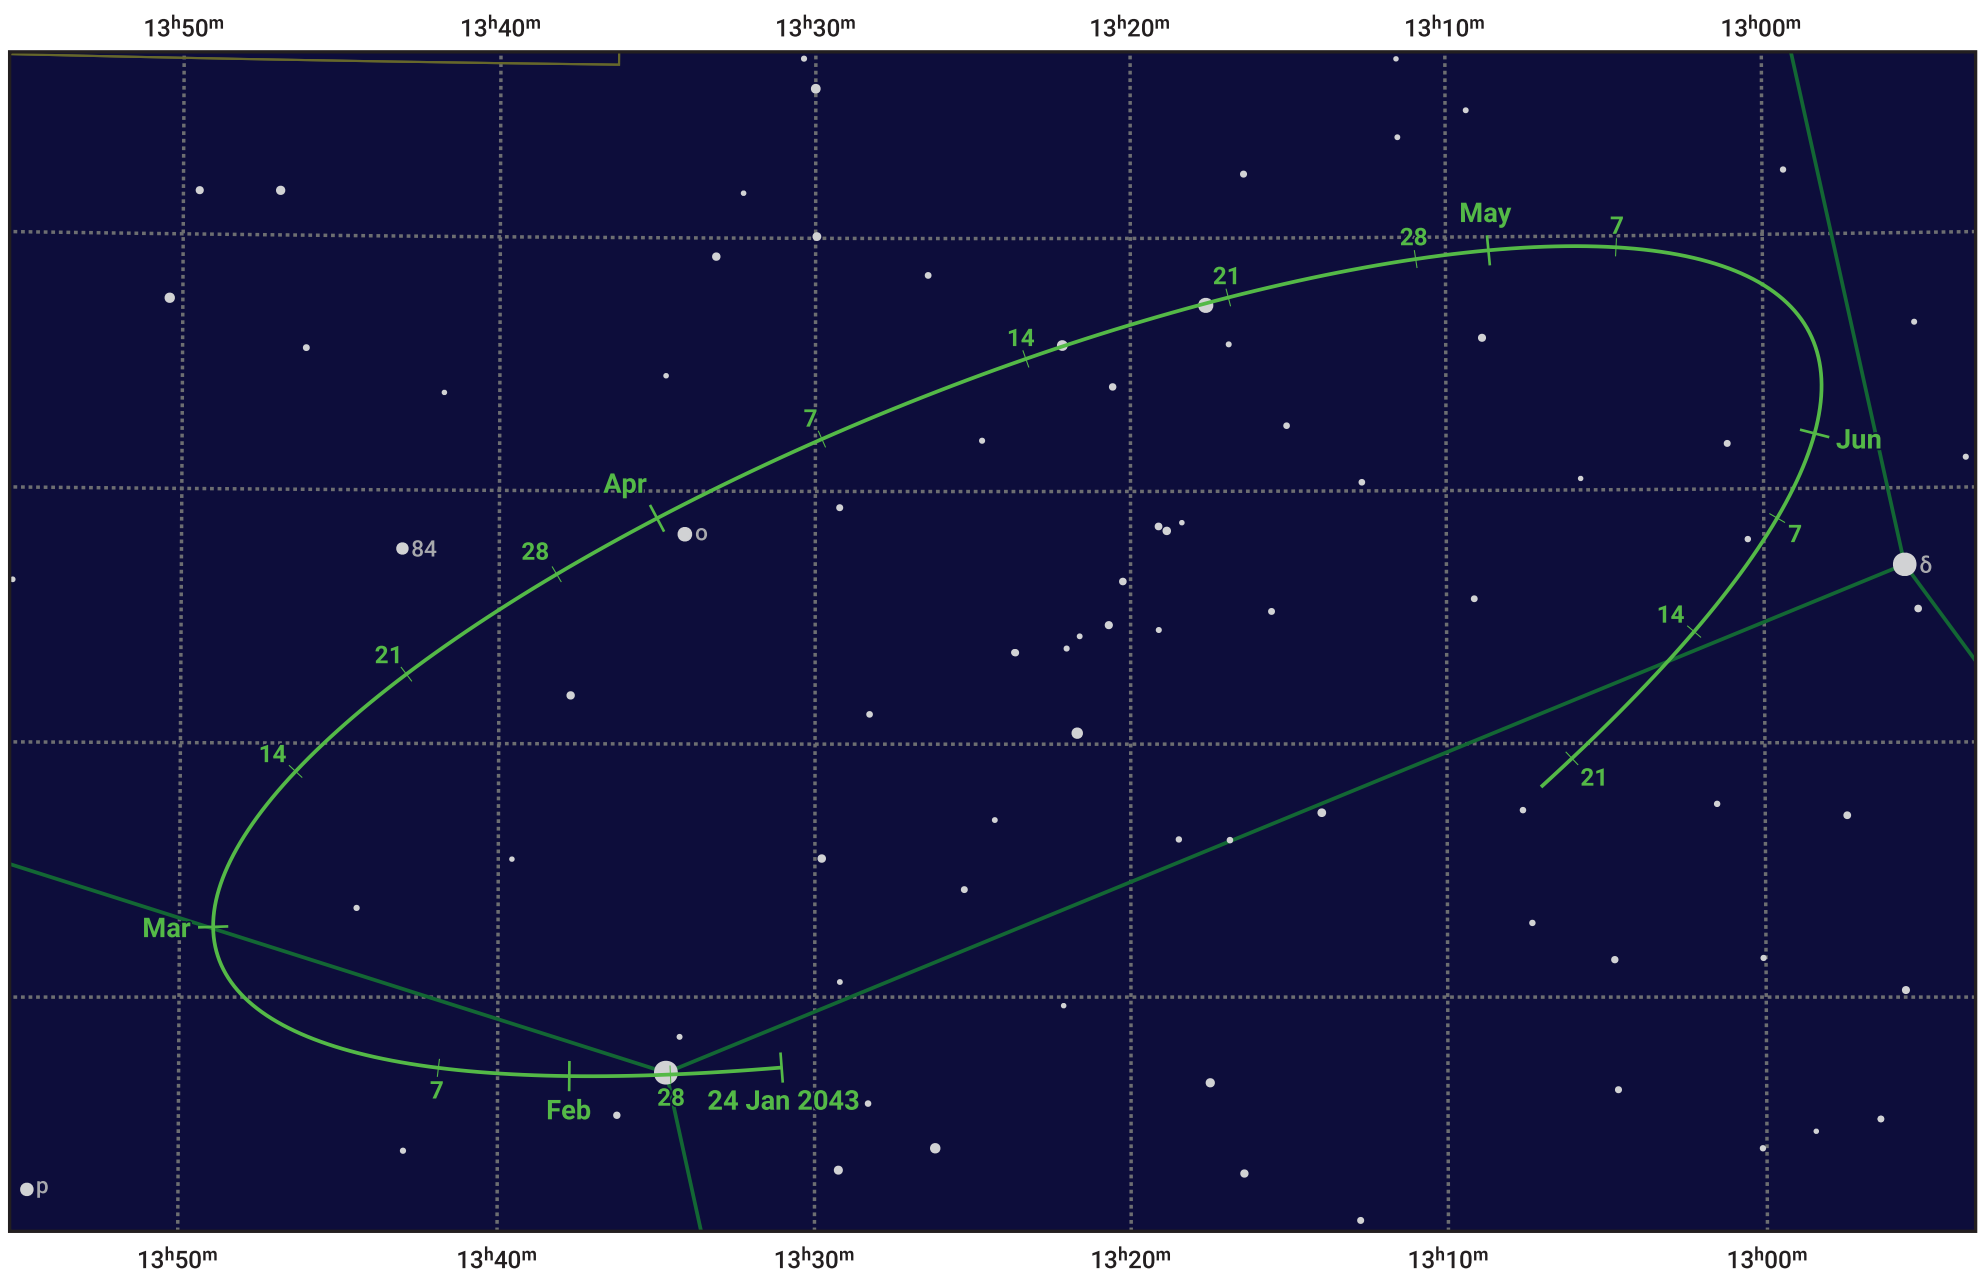

# The path of Asteroid 4 Vesta around opposition on 9 Apr 2023

© Dominic Ford 2011–2024. Date markers placed at midnight UTC. Downloaded from <https://in-the-sky.org>

Magnitude scale: ● 8.0 ● 7.0 ● 6.0 ● 5.0 ● 4.0 ● 3.0

— Ecliptic Plane

- Galaxy
- Bright nebula
- Open cluster
- ⊕ Globular cluster

Date	Mag	Phase
2023 Feb 1	7.4	96%
2023 Mar 1	6.8	97%
2023 Mar 10	6.6	98%
2023 Apr 1	6.0	100%
2023 May 1	6.3	99%
2023 Jun 1	6.9	96%