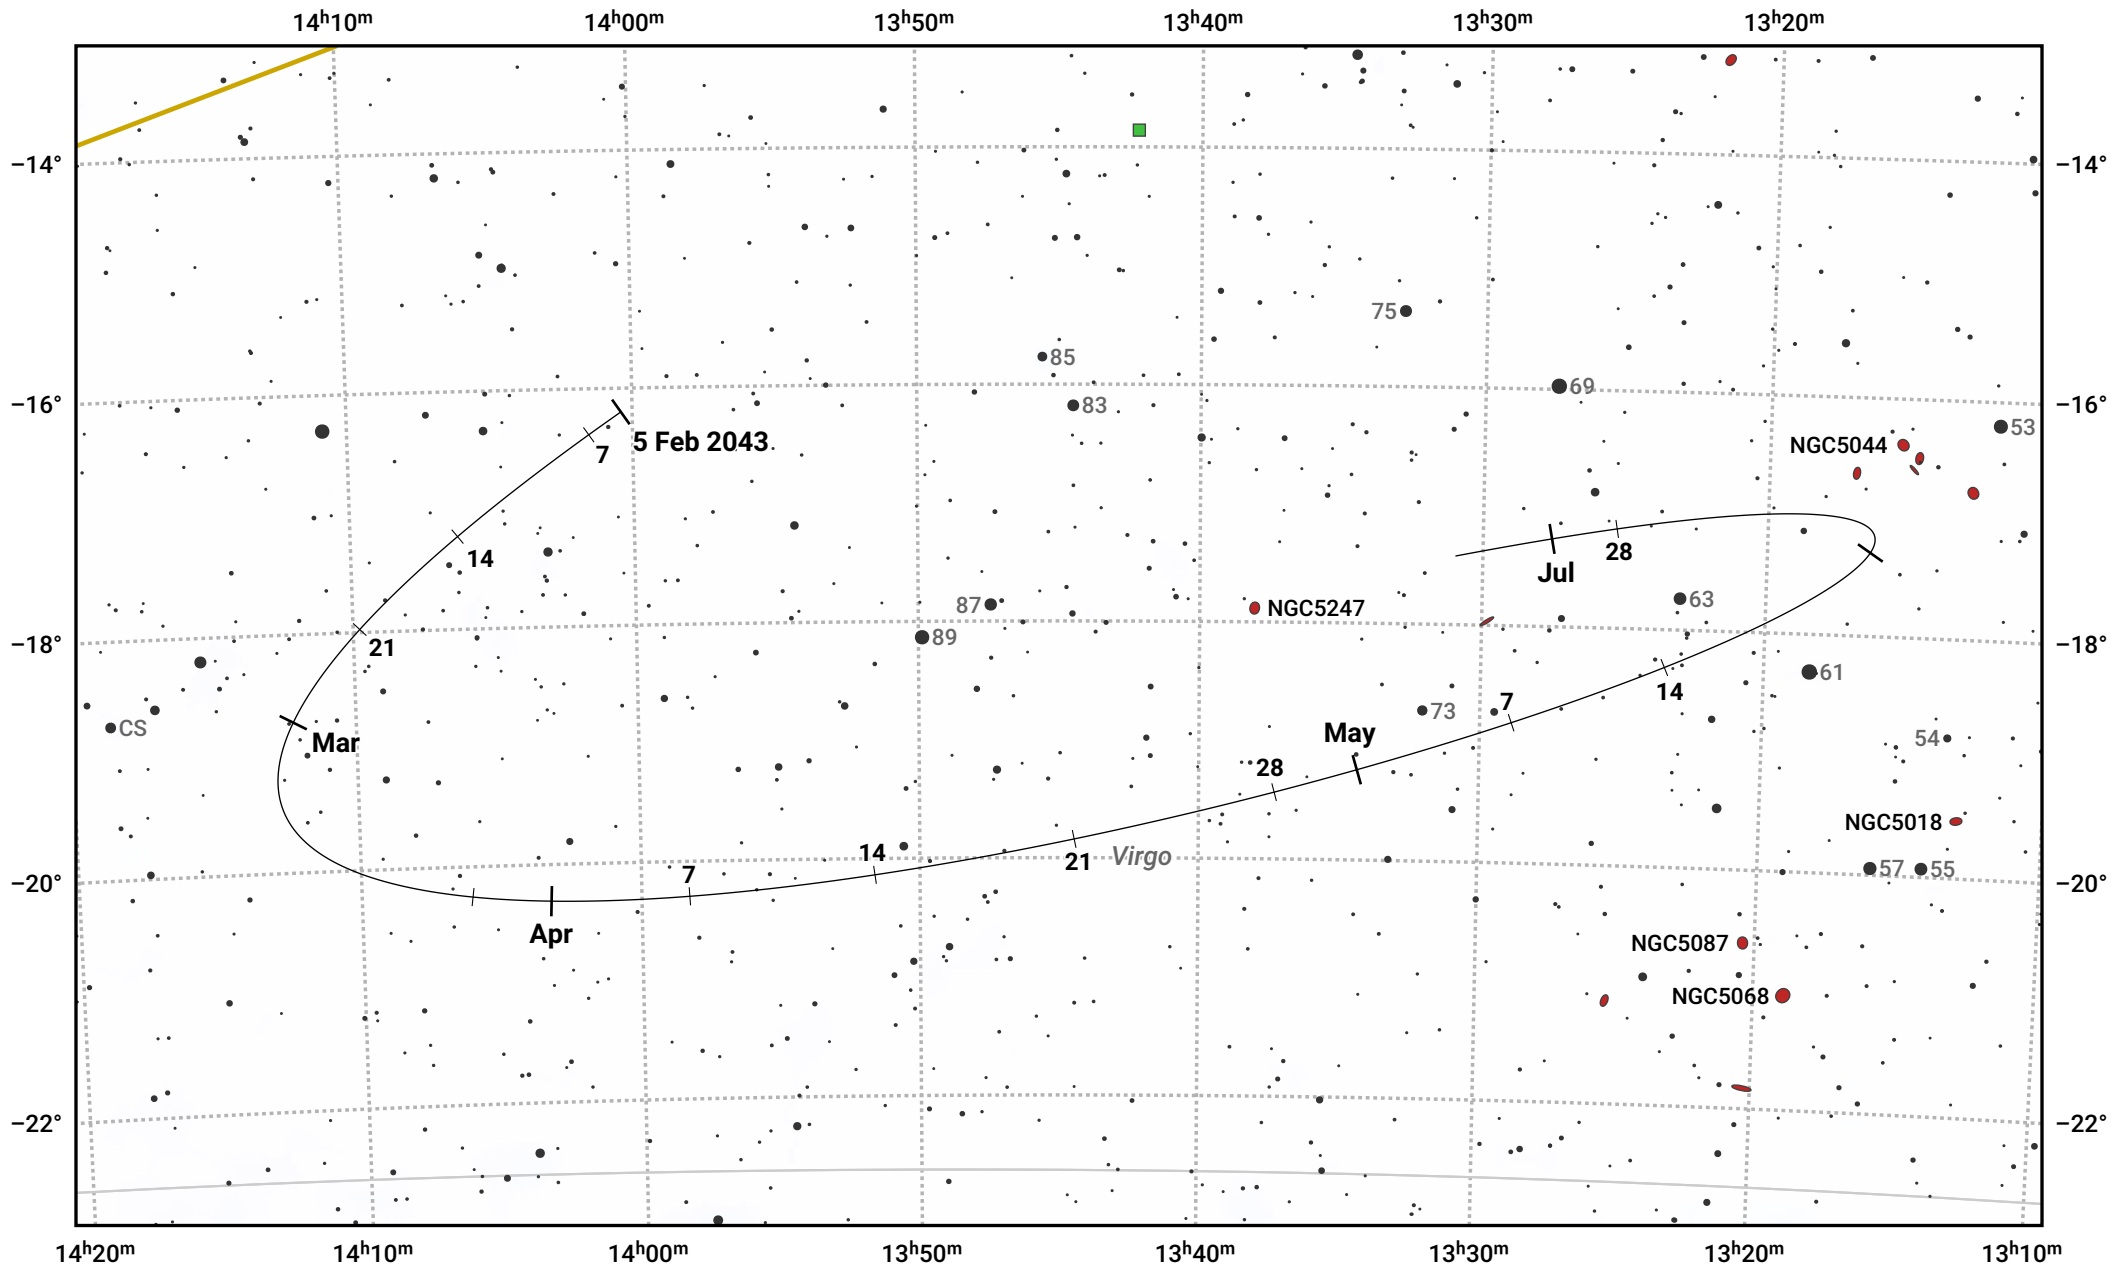

The path of Asteroid 63 Ausonia around opposition on 21 Apr 2043

© Dominic Ford 2011–2024. Date markers placed at midnight UTC. Downloaded from <https://in-the-sky.org>

Magnitude scale: · 10.0 · 9.0 · 8.0 · 7.0 · 6.0 ● 5.0 ● 4.0

— Ecliptic Plane

● Galaxy ■ Bright nebula ● Open cluster ⊕ Globular cluster

Date	Mag	Phase
2043 Mar 1	11.0	97%
2043 Mar 22	10.4	98%
2043 Apr 1	10.2	99%
2043 May 1	9.8	100%
2043 Jun 1	10.5	97%
2043 Jul 1	11.0	95%