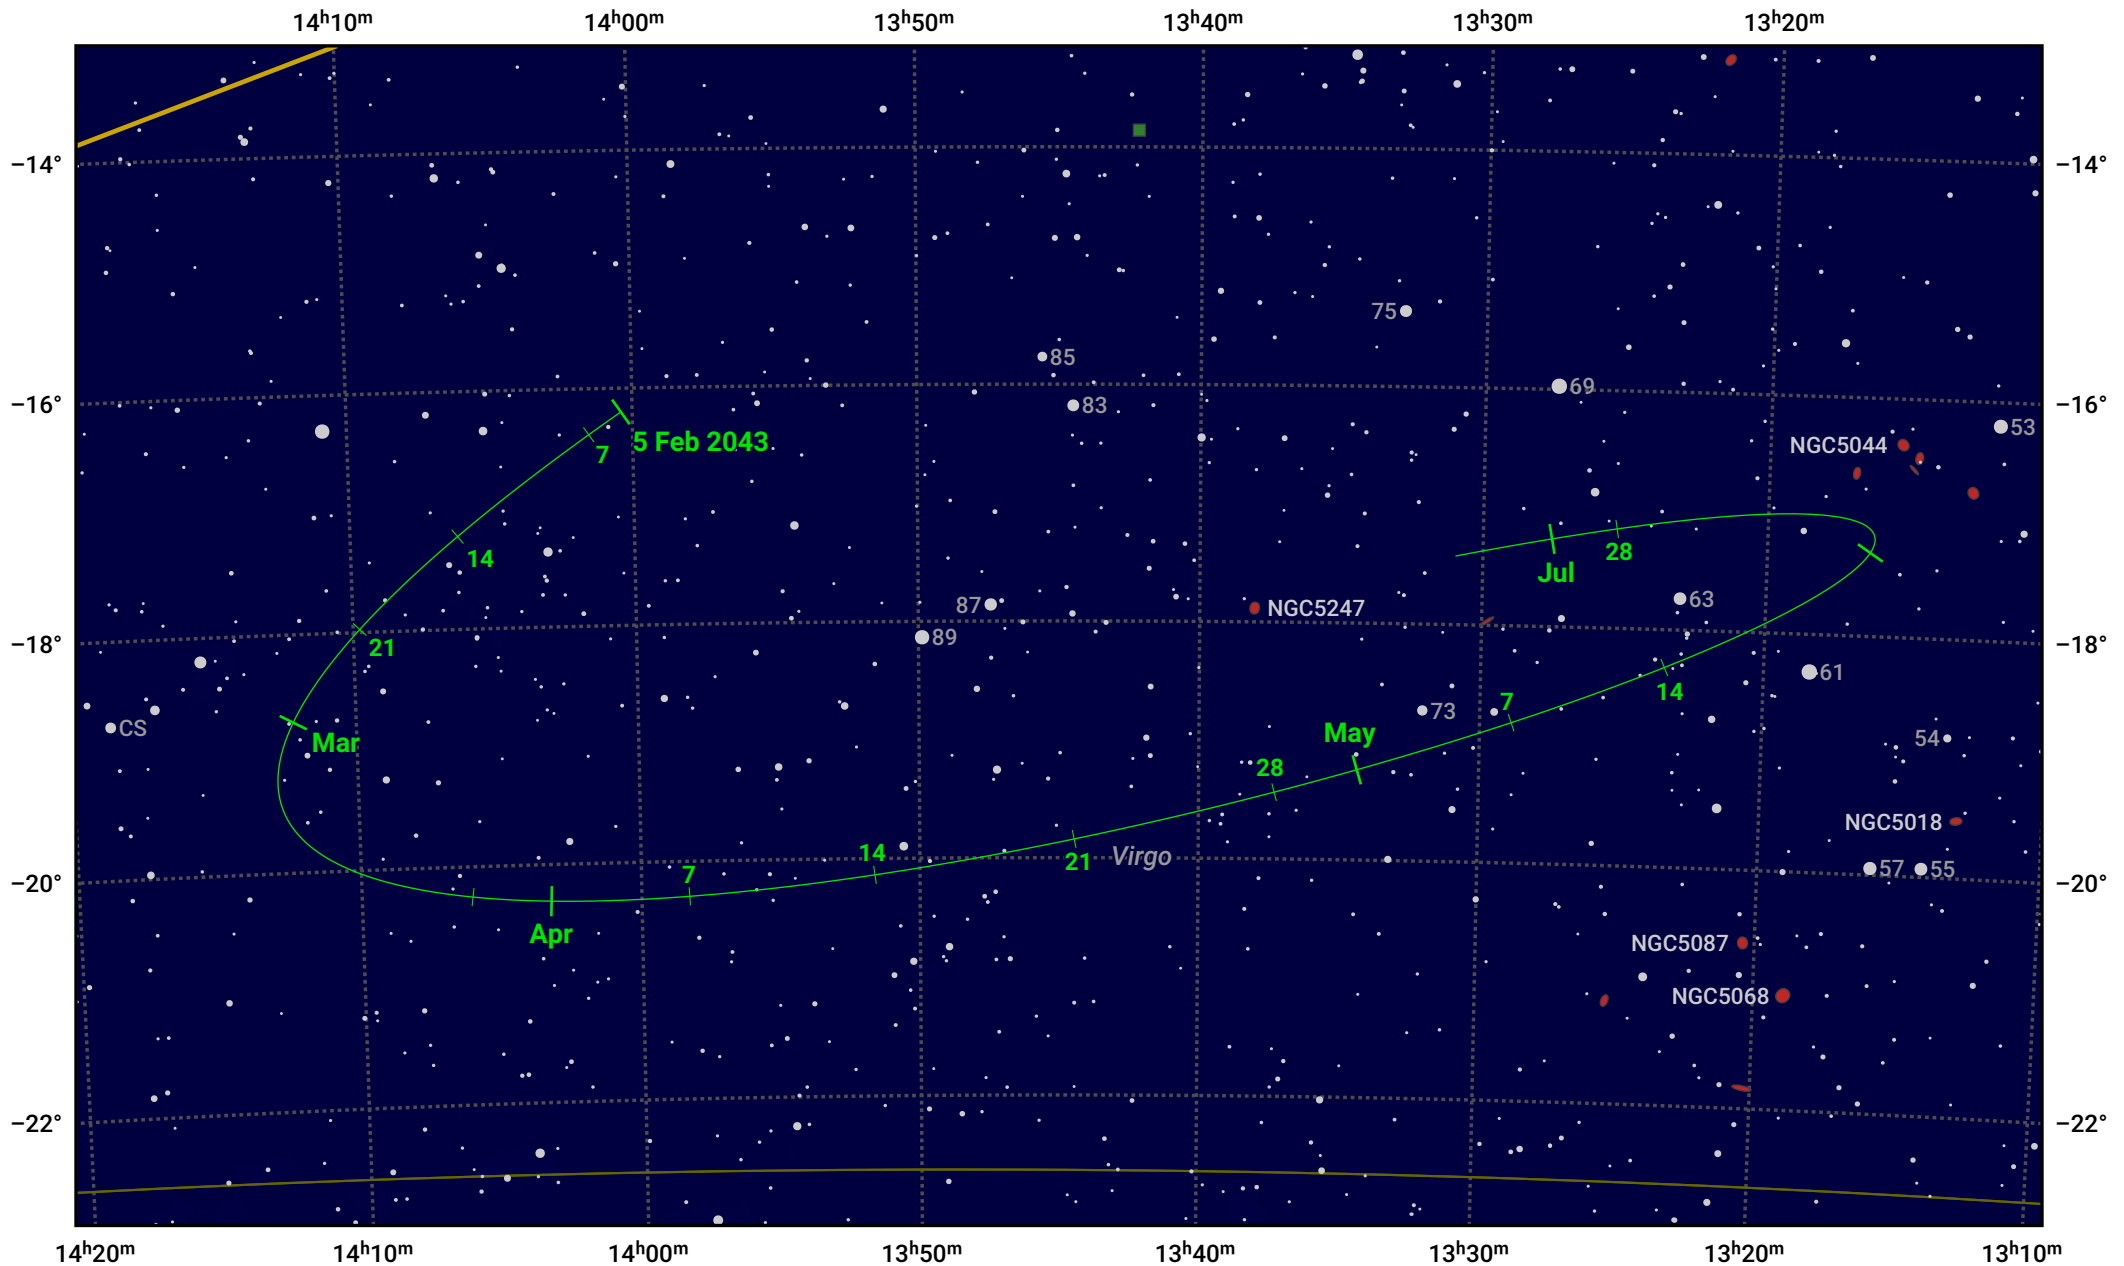

# The path of Asteroid 63 Ausonia around opposition on 21 Apr 2043

© Dominic Ford 2011–2024. Date markers placed at midnight UTC. Downloaded from <https://in-the-sky.org>

Magnitude scale: · 10.0 · 9.0 · 8.0 · 7.0 · 6.0 ● 5.0 ● 4.0

— Ecliptic Plane

● Galaxy    ■ Bright nebula    ● Open cluster    ⊕ Globular cluster

Date	Mag	Phase
2043 Mar 1	11.0	97%
2043 Mar 22	10.4	98%
2043 Apr 1	10.2	99%
2043 May 1	9.8	100%
2043 Jun 1	10.5	97%
2043 Jul 1	11.0	95%