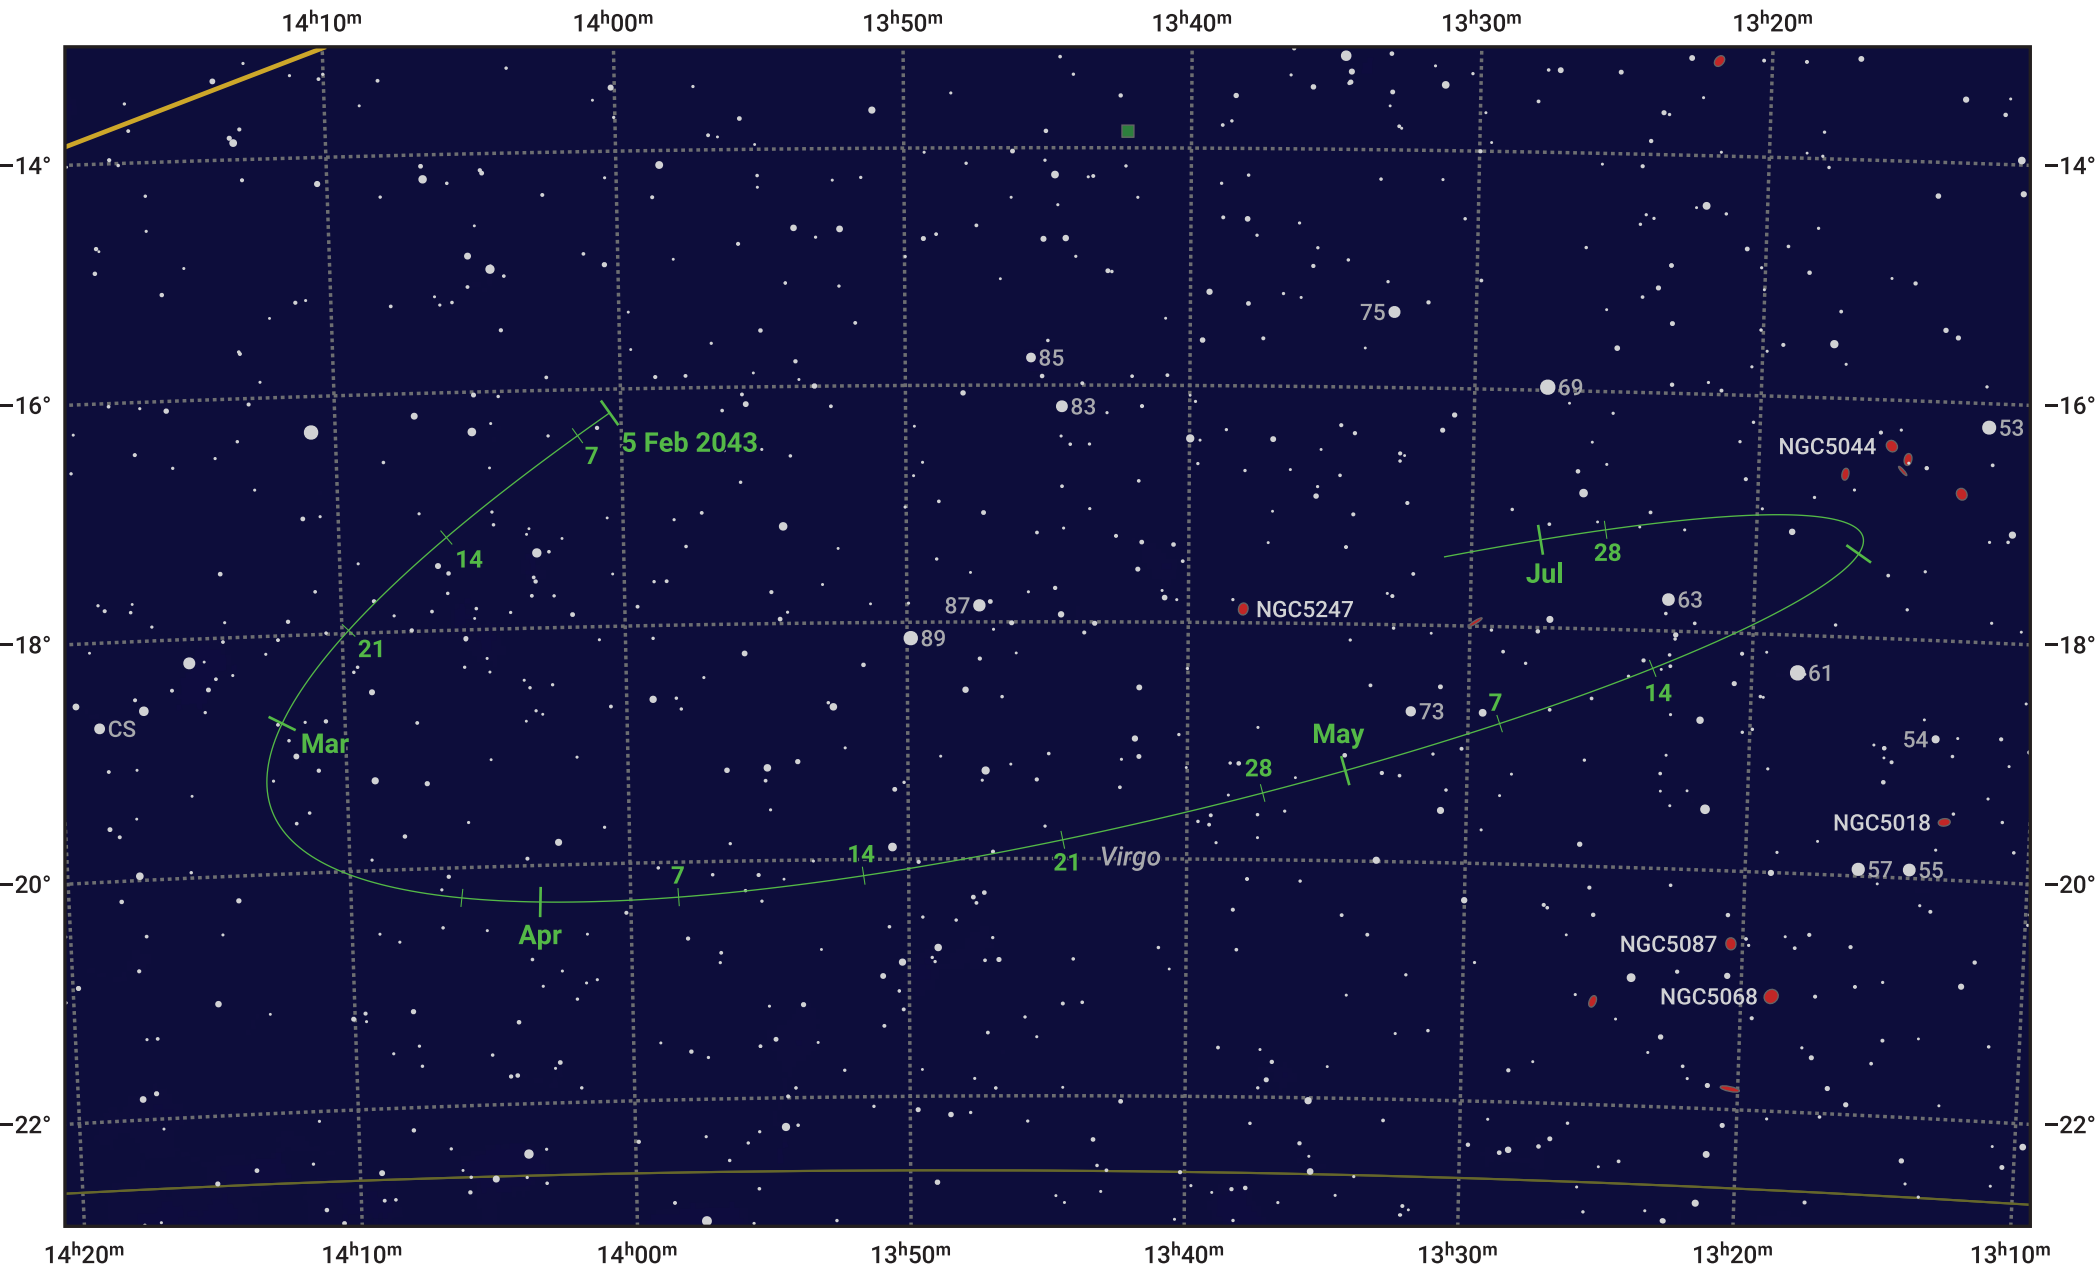

The path of Asteroid 63 Ausonia around opposition on 21 Apr 2043

© Dominic Ford 2011–2024. Date markers placed at midnight UTC. Downloaded from <https://in-the-sky.org>

Magnitude scale: • 10.0 • 9.0 • 8.0 • 7.0 • 6.0 • 5.0 • 4.0

— Ecliptic Plane

- Galaxy
- Bright nebula
- Open cluster
- Globular cluster

Date	Mag	Phase
2043 Mar 1	11.0	97%
2043 Mar 22	10.4	98%
2043 Apr 1	10.2	99%
2043 May 1	9.8	100%
2043 Jun 1	10.5	97%
2043 Jul 1	11.0	95%