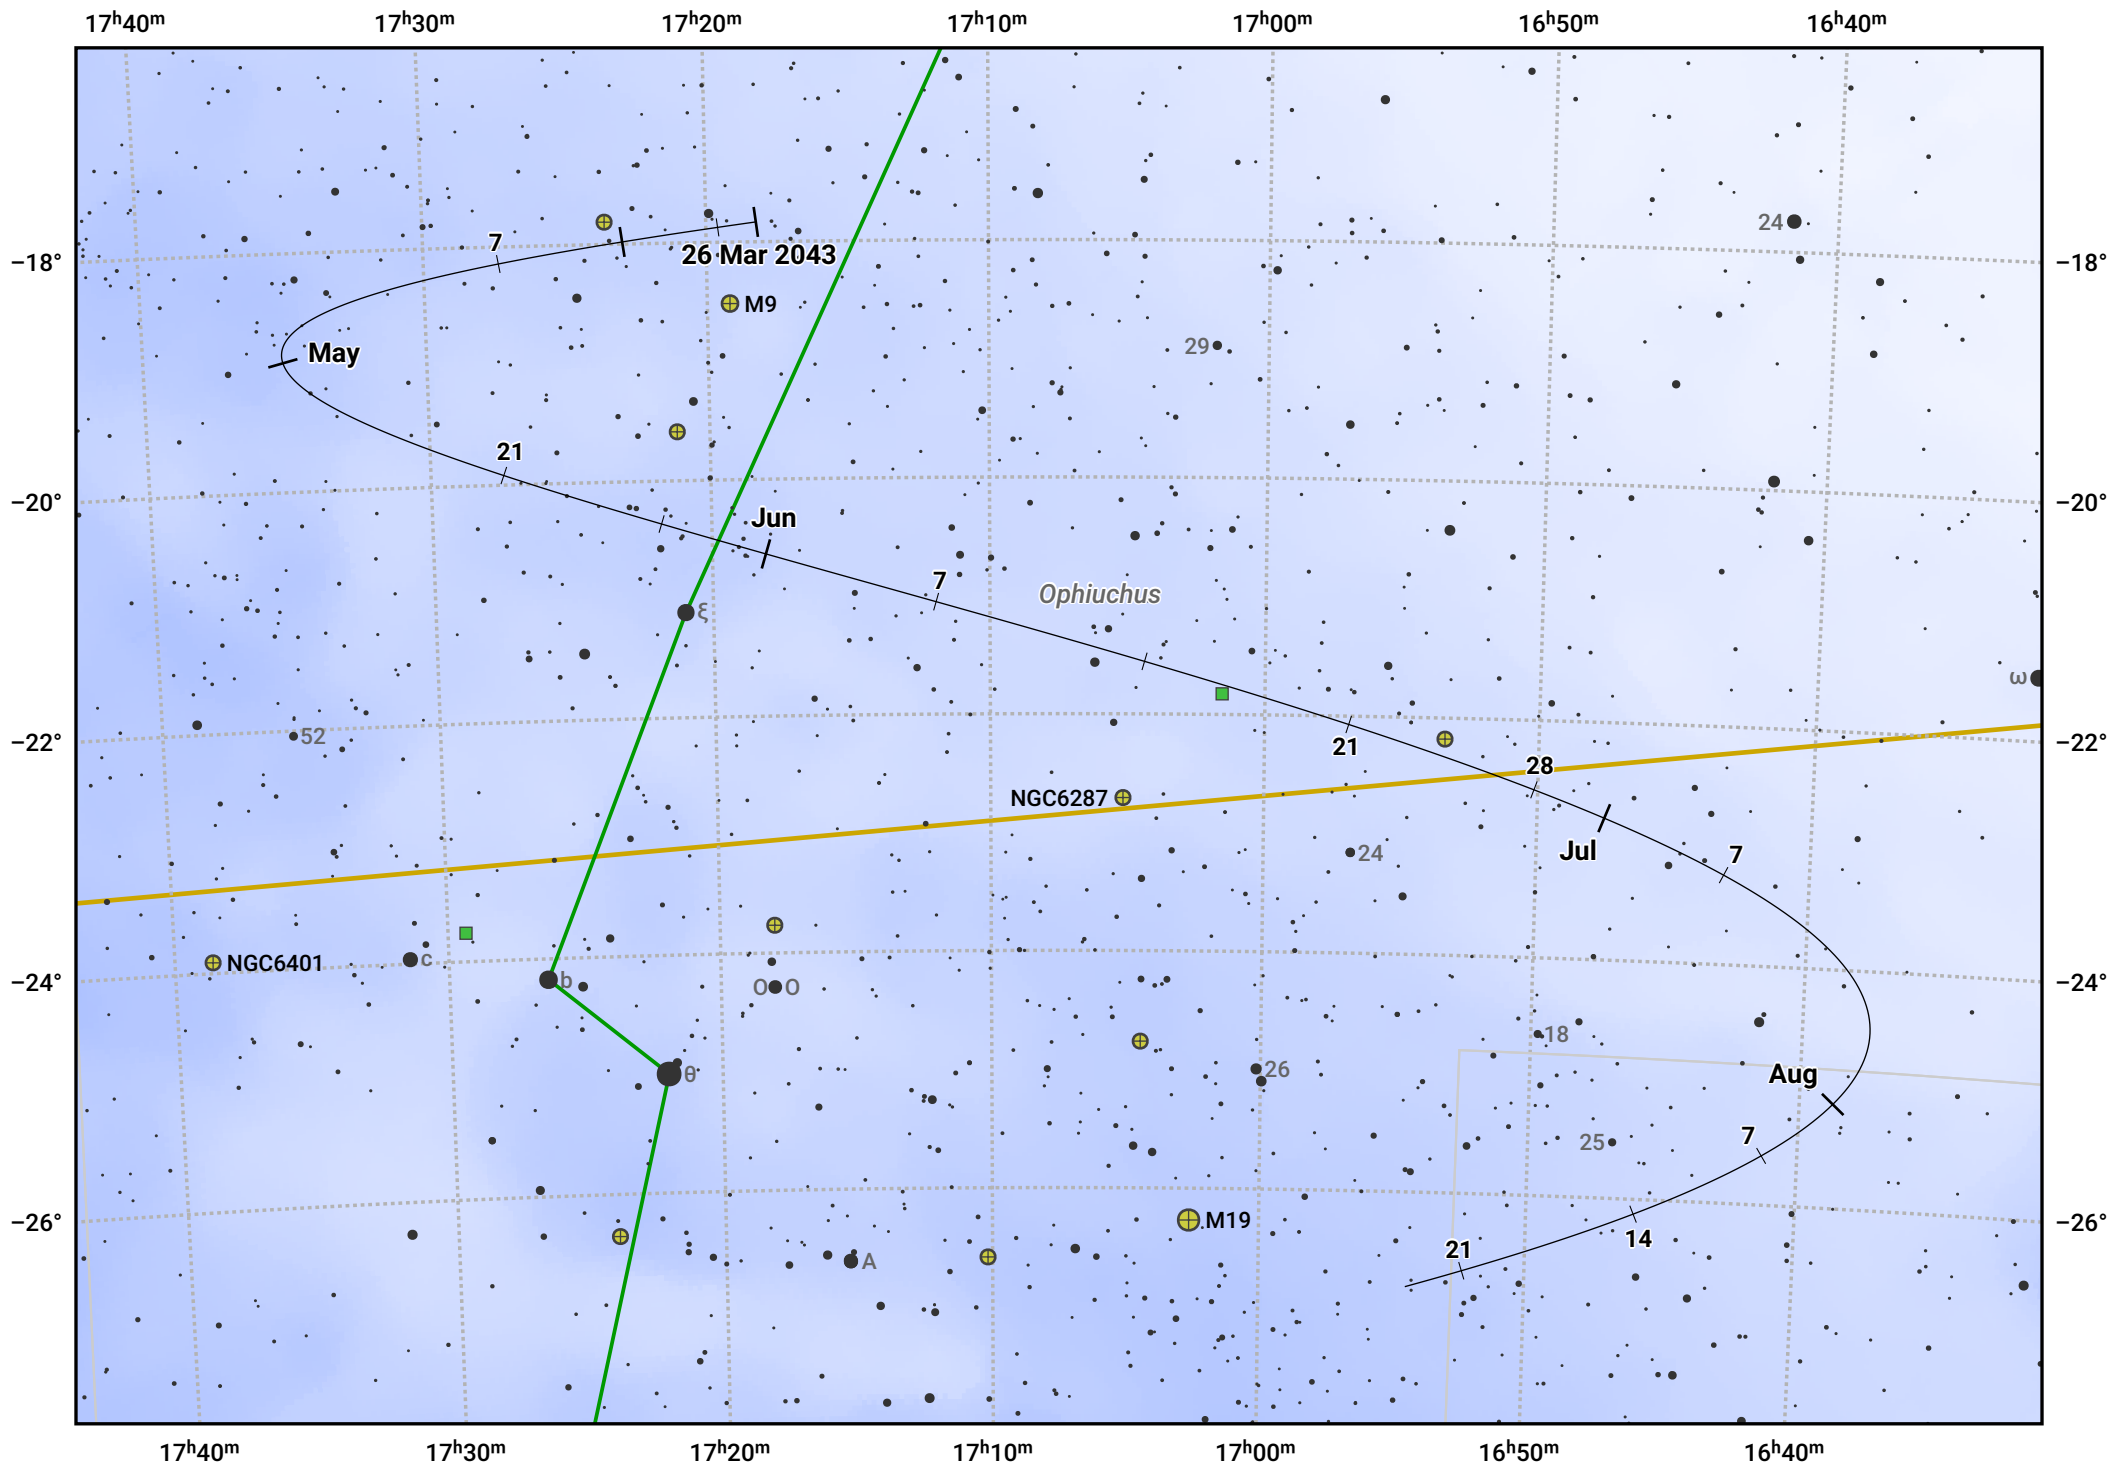

# The path of Asteroid 42 Isis around opposition on 9 Jun 2043

© Dominic Ford 2011–2024. Date markers placed at midnight UTC. Downloaded from <https://in-the-sky.org>

Magnitude scale: 10.0 9.0 8.0 7.0 6.0 5.0 4.0 3.0

— Ecliptic Plane

Galaxy    Bright nebula    Open cluster    Globular cluster

Date	Mag	Phase
2043 Apr 1	11.8	96%
2043 May 1	11.1	97%
2043 May 5	10.9	98%
2043 Jun 1	10.0	100%
2043 Jun 4	9.9	100%
2043 Jul 1	10.2	99%
2043 Aug 1	10.9	95%
2043 Aug 2	10.9	95%