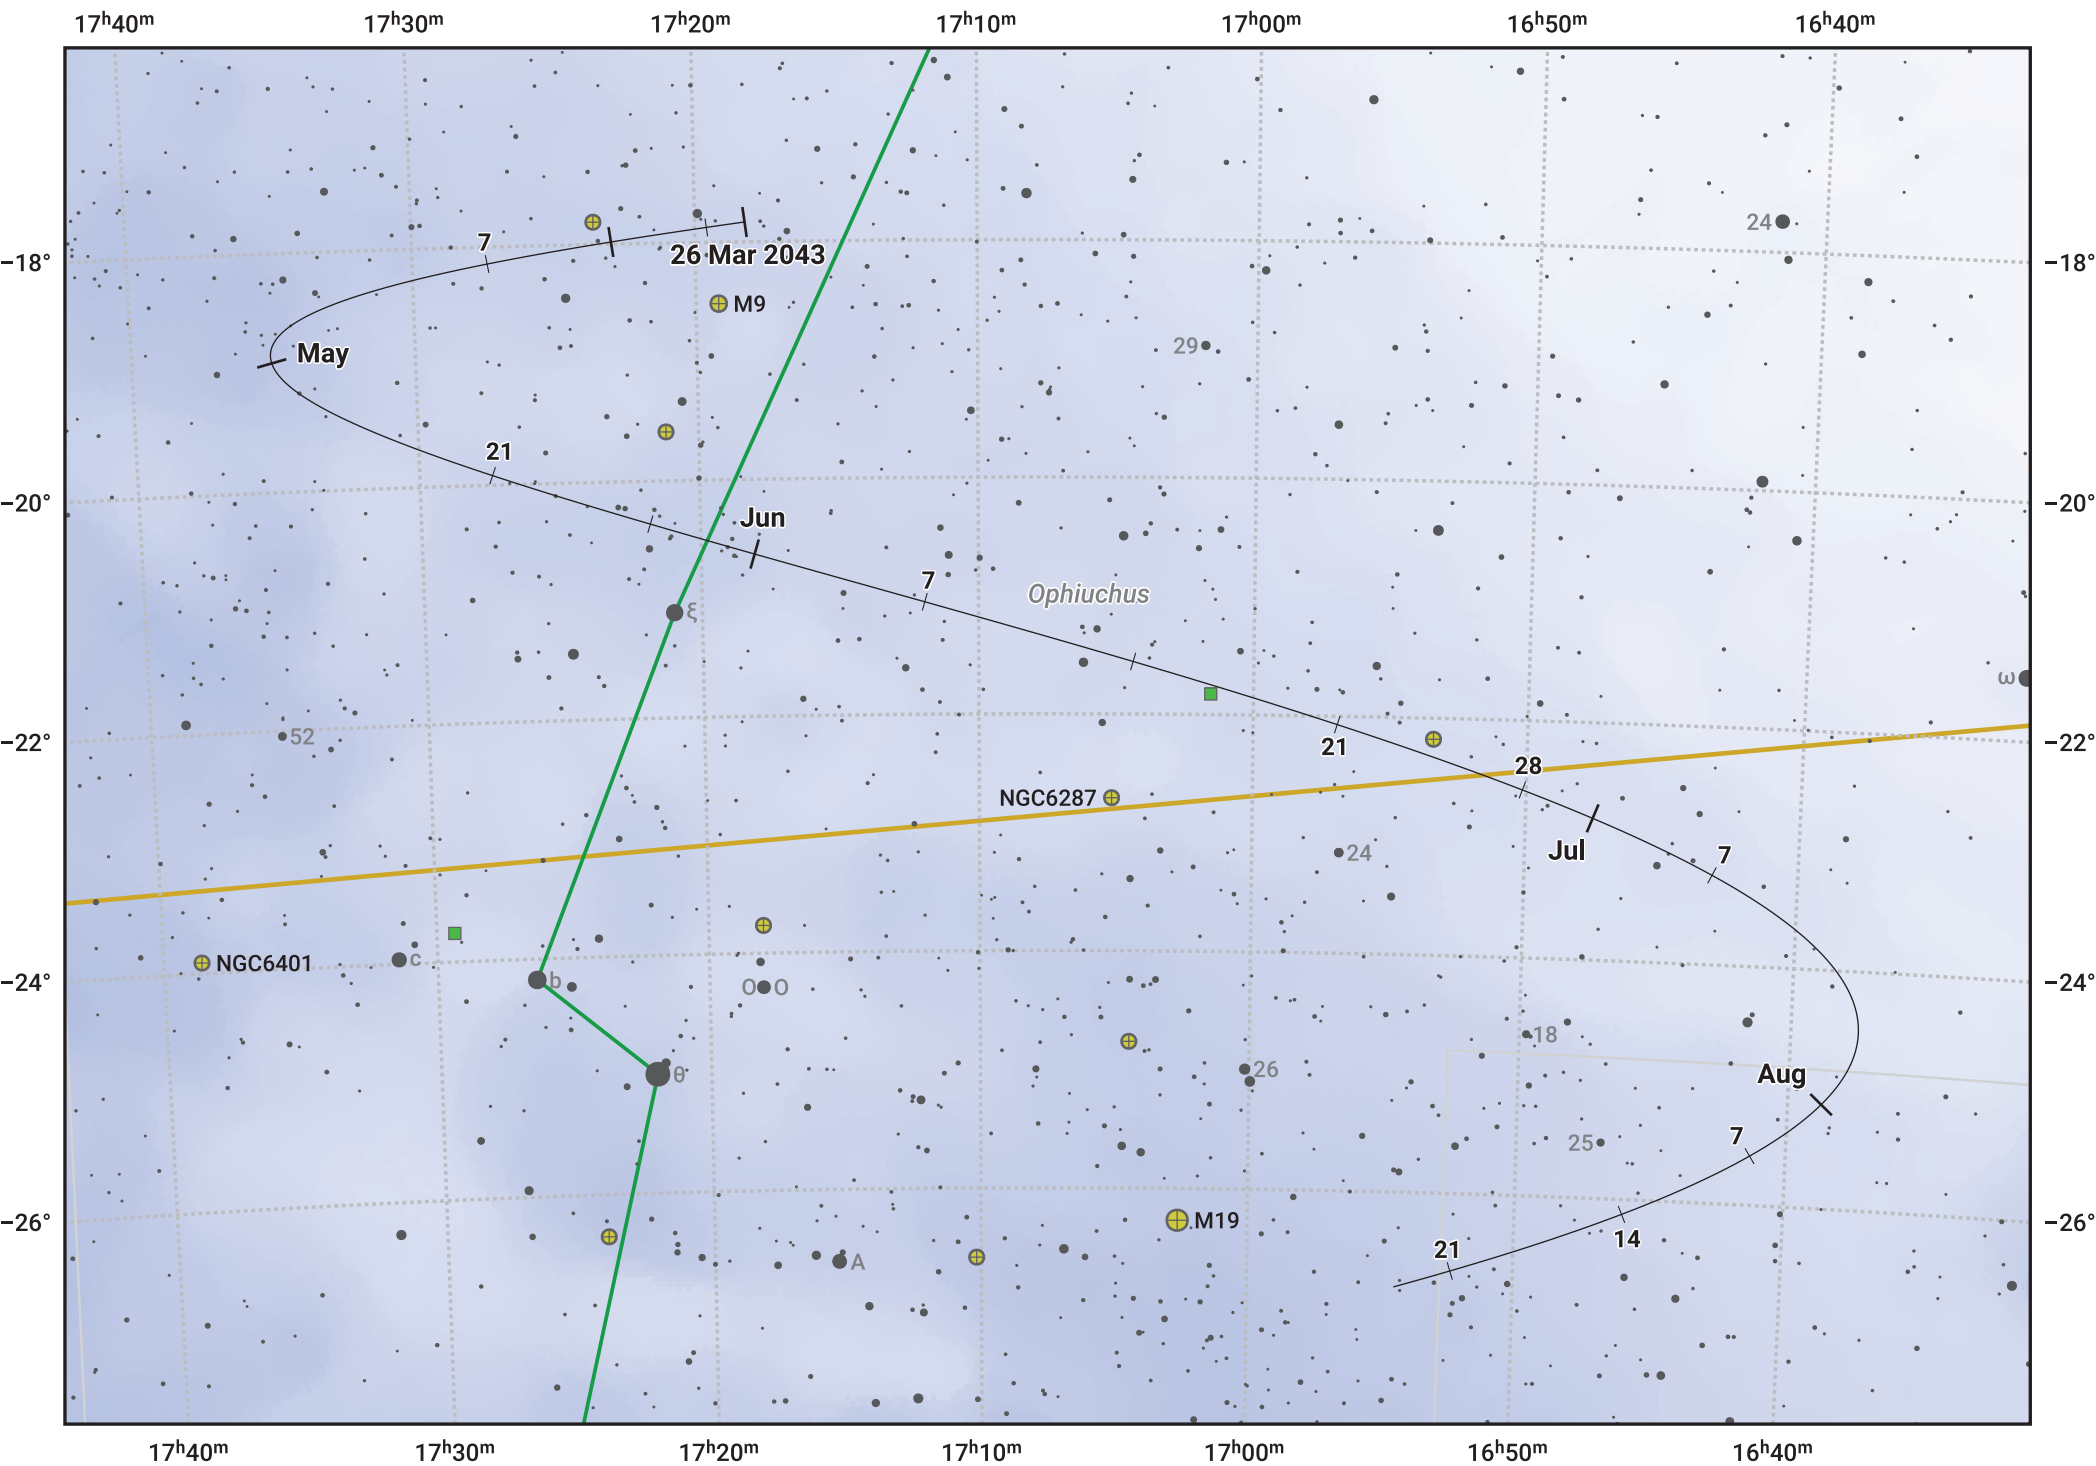

The path of Asteroid 42 Isis around opposition on 9 Jun 2043

© Dominic Ford 2011–2024. Date markers placed at midnight UTC. Downloaded from <https://in-the-sky.org>

Magnitude scale: 10.0 9.0 8.0 7.0 6.0 5.0 4.0 3.0

— Ecliptic Plane

Galaxy Bright nebula Open cluster Globular cluster

Date	Mag	Phase
2043 Apr 1	11.8	96%
2043 May 1	11.1	97%
2043 May 5	10.9	98%
2043 Jun 1	10.0	100%
2043 Jun 4	9.9	100%
2043 Jul 1	10.2	99%
2043 Aug 1	10.9	95%
2043 Aug 2	10.9	95%