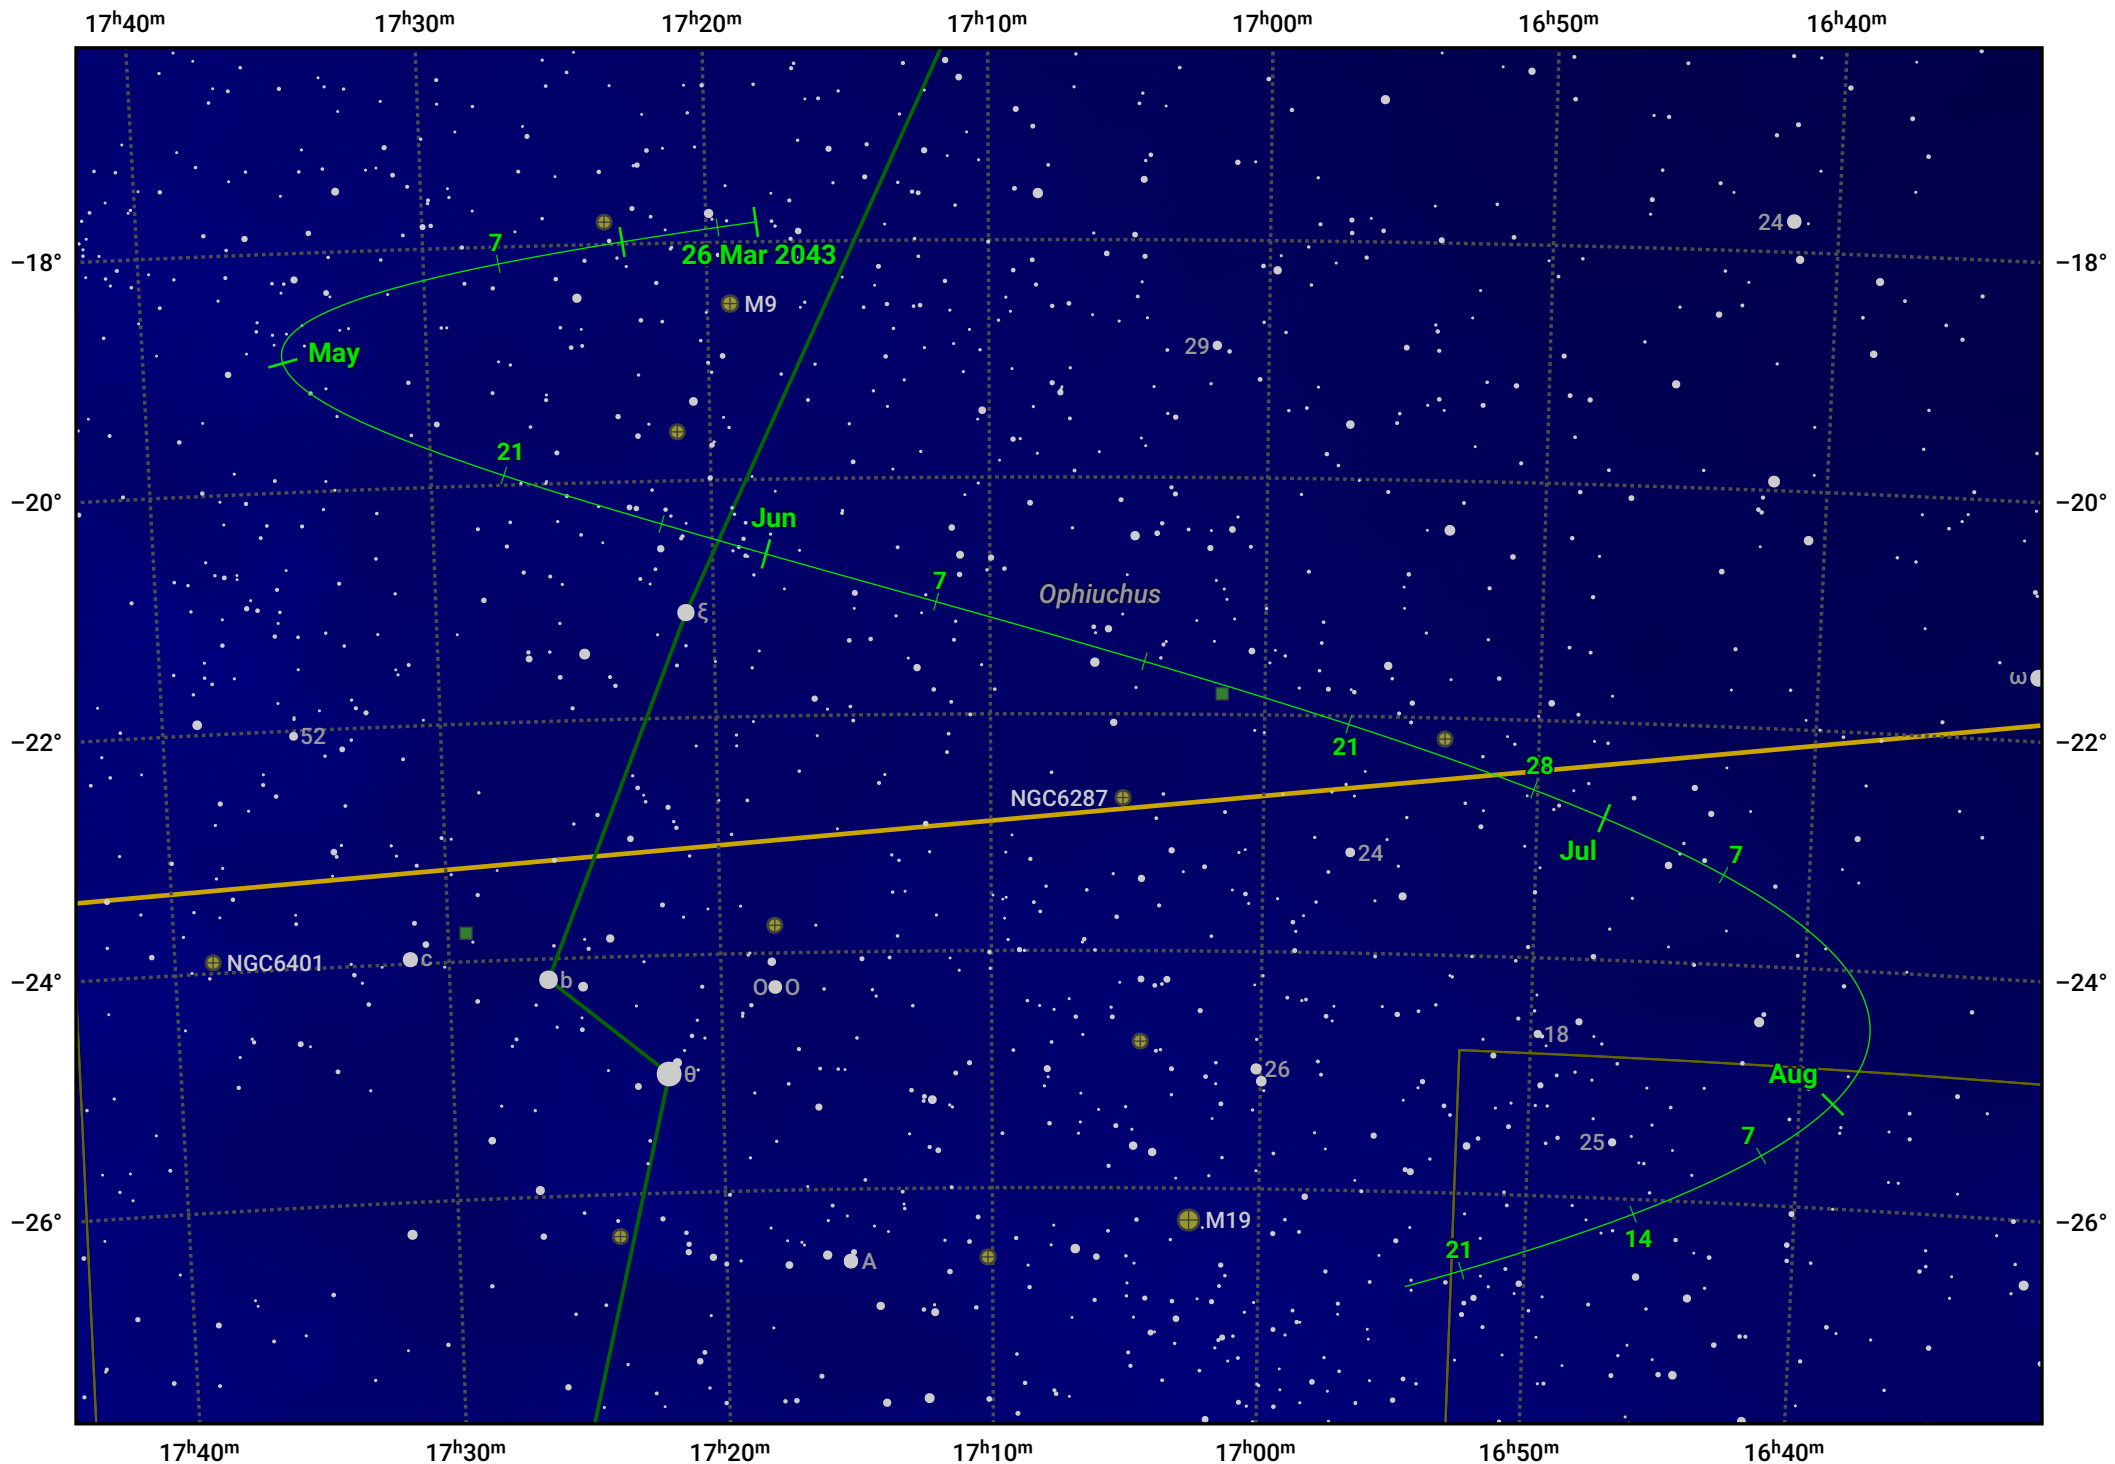

The path of Asteroid 42 Isis around opposition on 9 Jun 2043

© Dominic Ford 2011–2024. Date markers placed at midnight UTC. Downloaded from <https://in-the-sky.org>

Magnitude scale: 10.0 9.0 8.0 7.0 6.0 5.0 4.0 3.0

— Ecliptic Plane

Galaxy Bright nebula Open cluster Globular cluster

Date	Mag	Phase
2043 Apr 1	11.8	96%
2043 May 1	11.1	97%
2043 May 5	10.9	98%
2043 Jun 1	10.0	100%
2043 Jun 4	9.9	100%
2043 Jul 1	10.2	99%
2043 Aug 1	10.9	95%
2043 Aug 2	10.9	95%