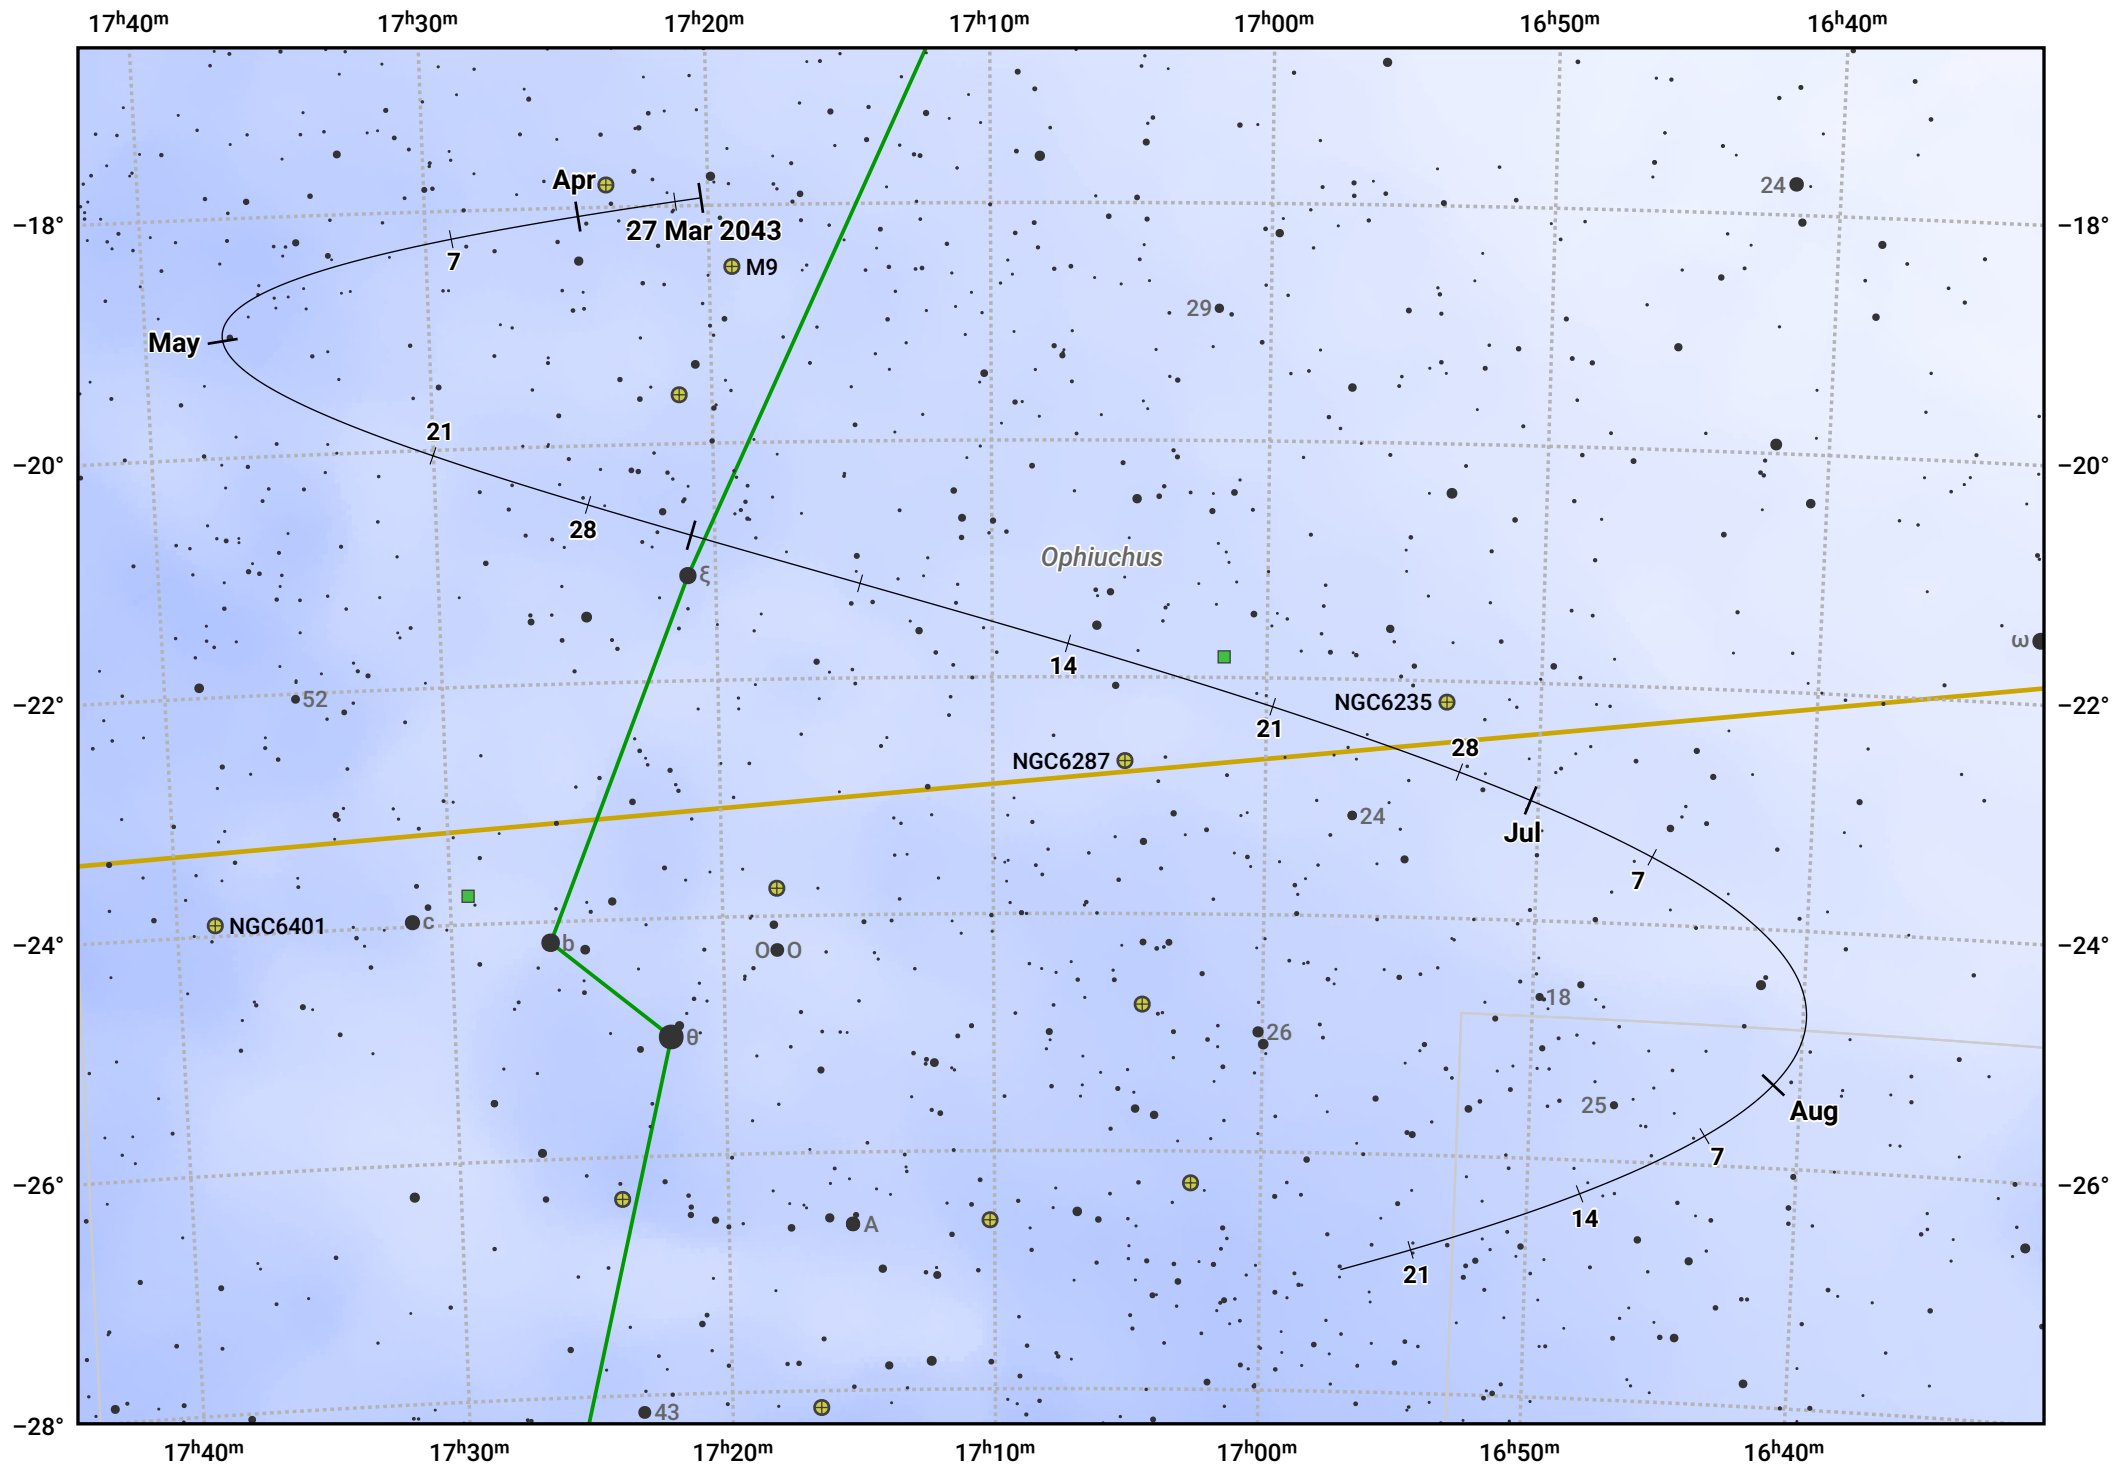

The path of Asteroid 42 Isis around opposition on 10 Jun 2043

© Dominic Ford 2011–2024. Date markers placed at midnight UTC. Downloaded from <https://in-the-sky.org>

Magnitude scale: 10.0 9.0 8.0 7.0 6.0 5.0 4.0 3.0

— Ecliptic Plane

Galaxy Bright nebula Open cluster Globular cluster

Date	Mag	Phase
2043 Apr 1	11.8	96%
2043 May 1	11.1	97%
2043 May 5	10.9	98%
2043 Jun 1	10.0	100%
2043 Jun 4	9.9	100%
2043 Jul 1	10.2	99%
2043 Aug 1	10.9	95%
2043 Aug 4	10.9	95%