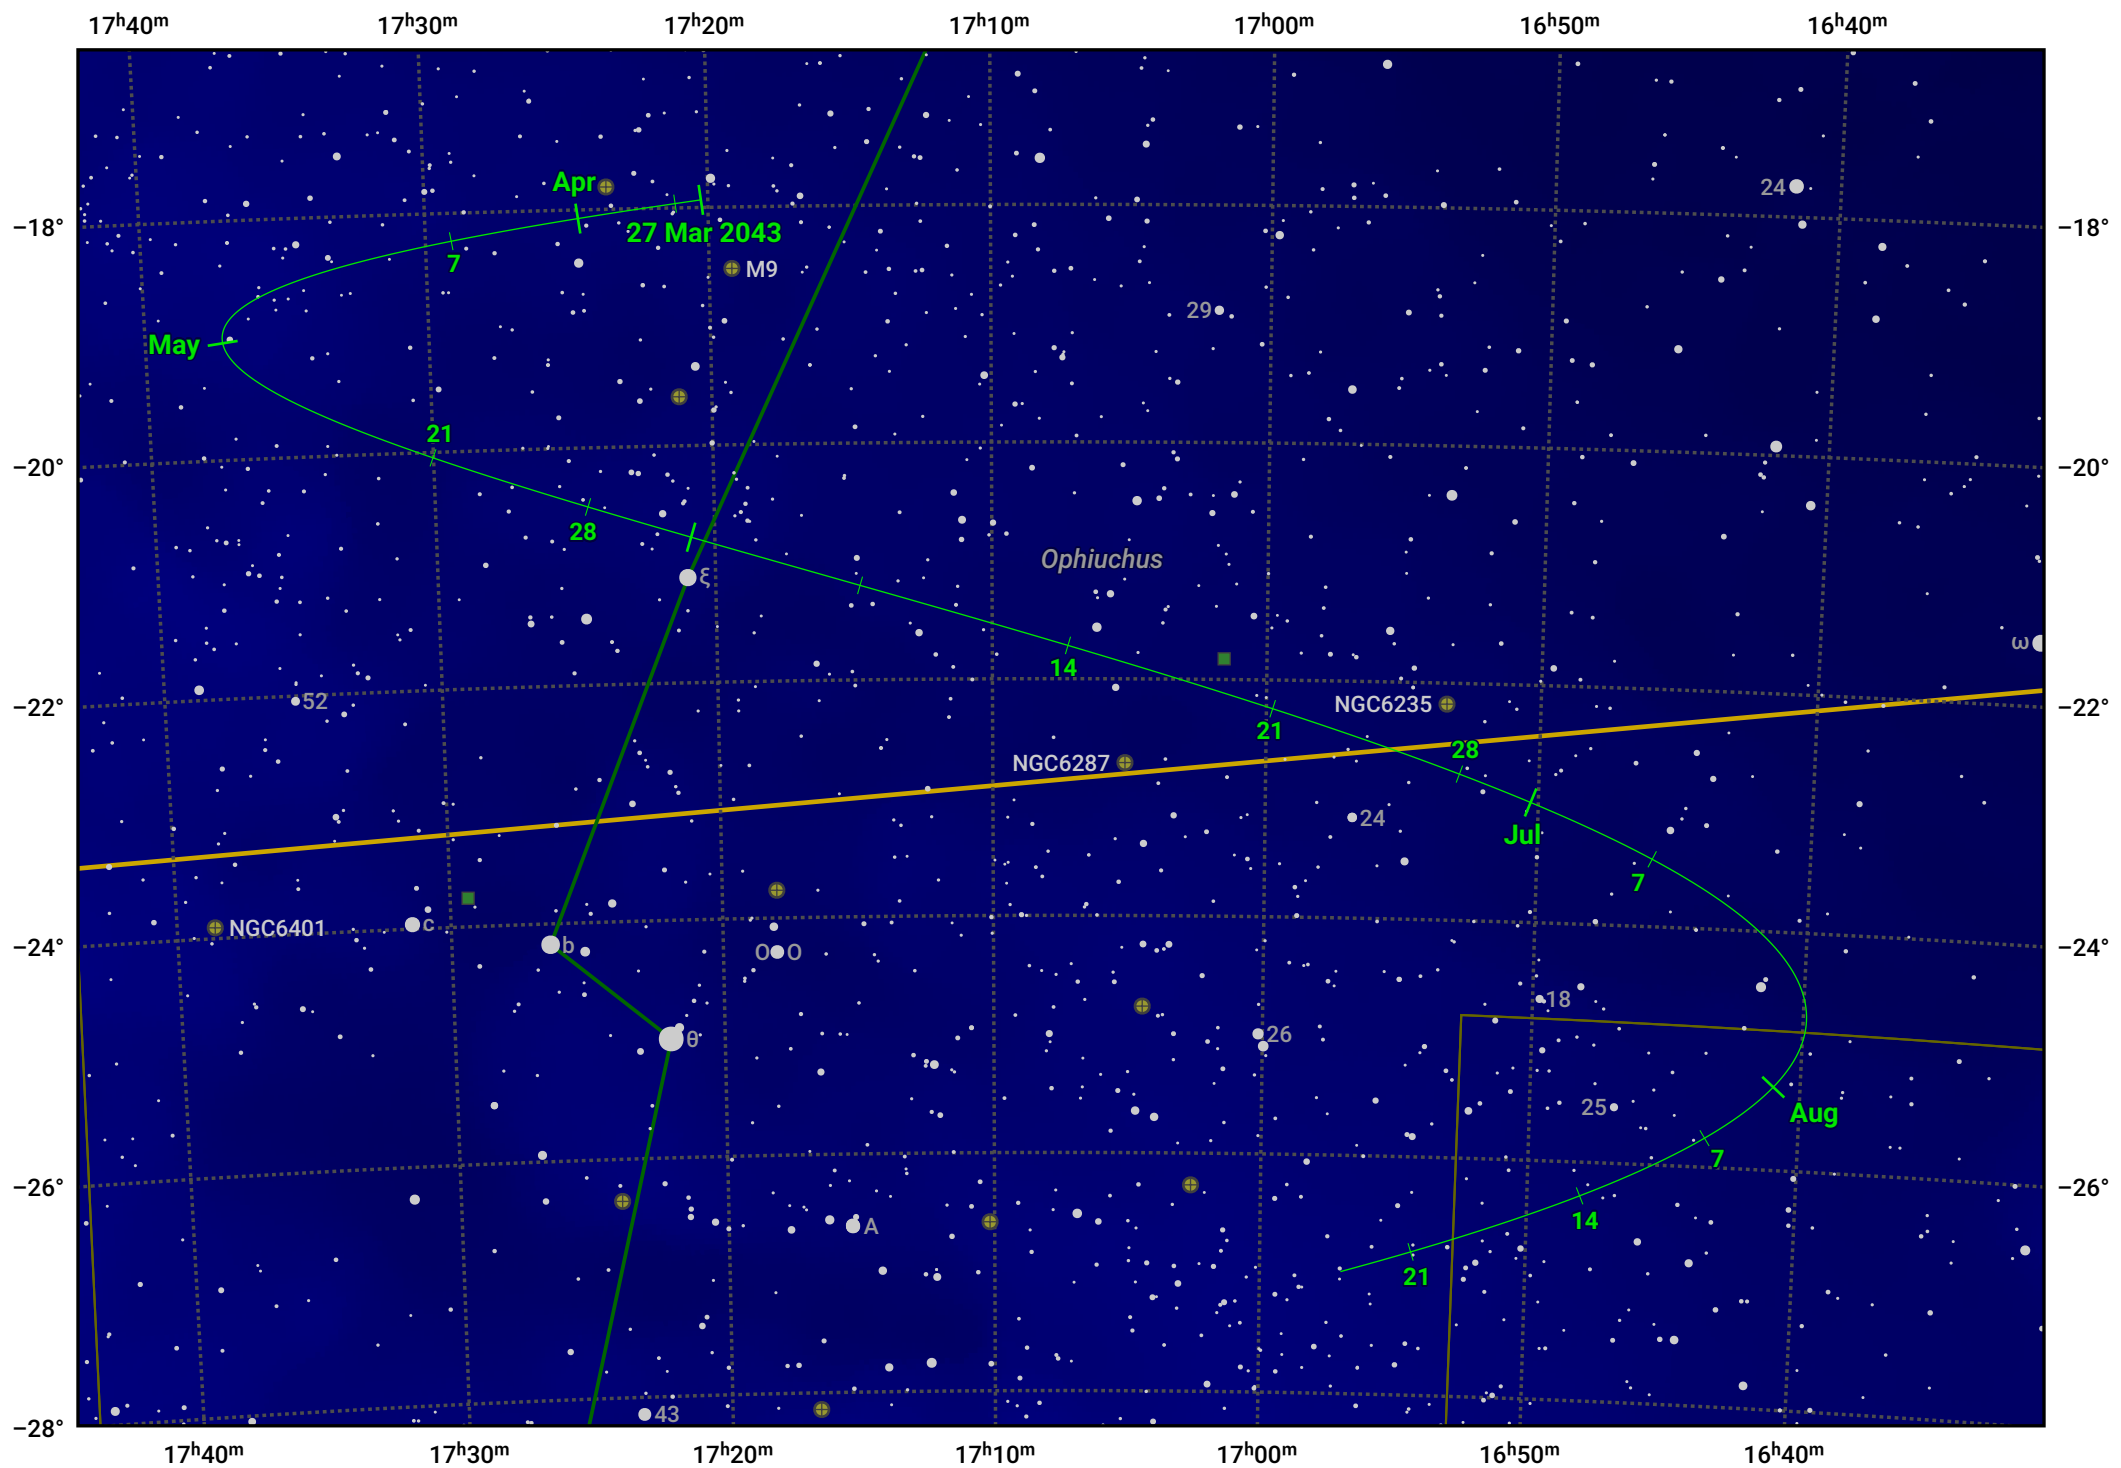

The path of Asteroid 42 Isis around opposition on 10 Jun 2043

© Dominic Ford 2011–2024. Date markers placed at midnight UTC. Downloaded from <https://in-the-sky.org>

Magnitude scale: 10.0 9.0 8.0 7.0 6.0 5.0 4.0 3.0

— Ecliptic Plane

- Galaxy
- Bright nebula
- Open cluster
- Globular cluster

Date	Mag	Phase
2043 Apr 1	11.8	96%
2043 May 1	11.1	97%
2043 May 5	10.9	98%
2043 Jun 1	10.0	100%
2043 Jun 4	9.9	100%
2043 Jul 1	10.2	99%
2043 Aug 1	10.9	95%
2043 Aug 4	10.9	95%