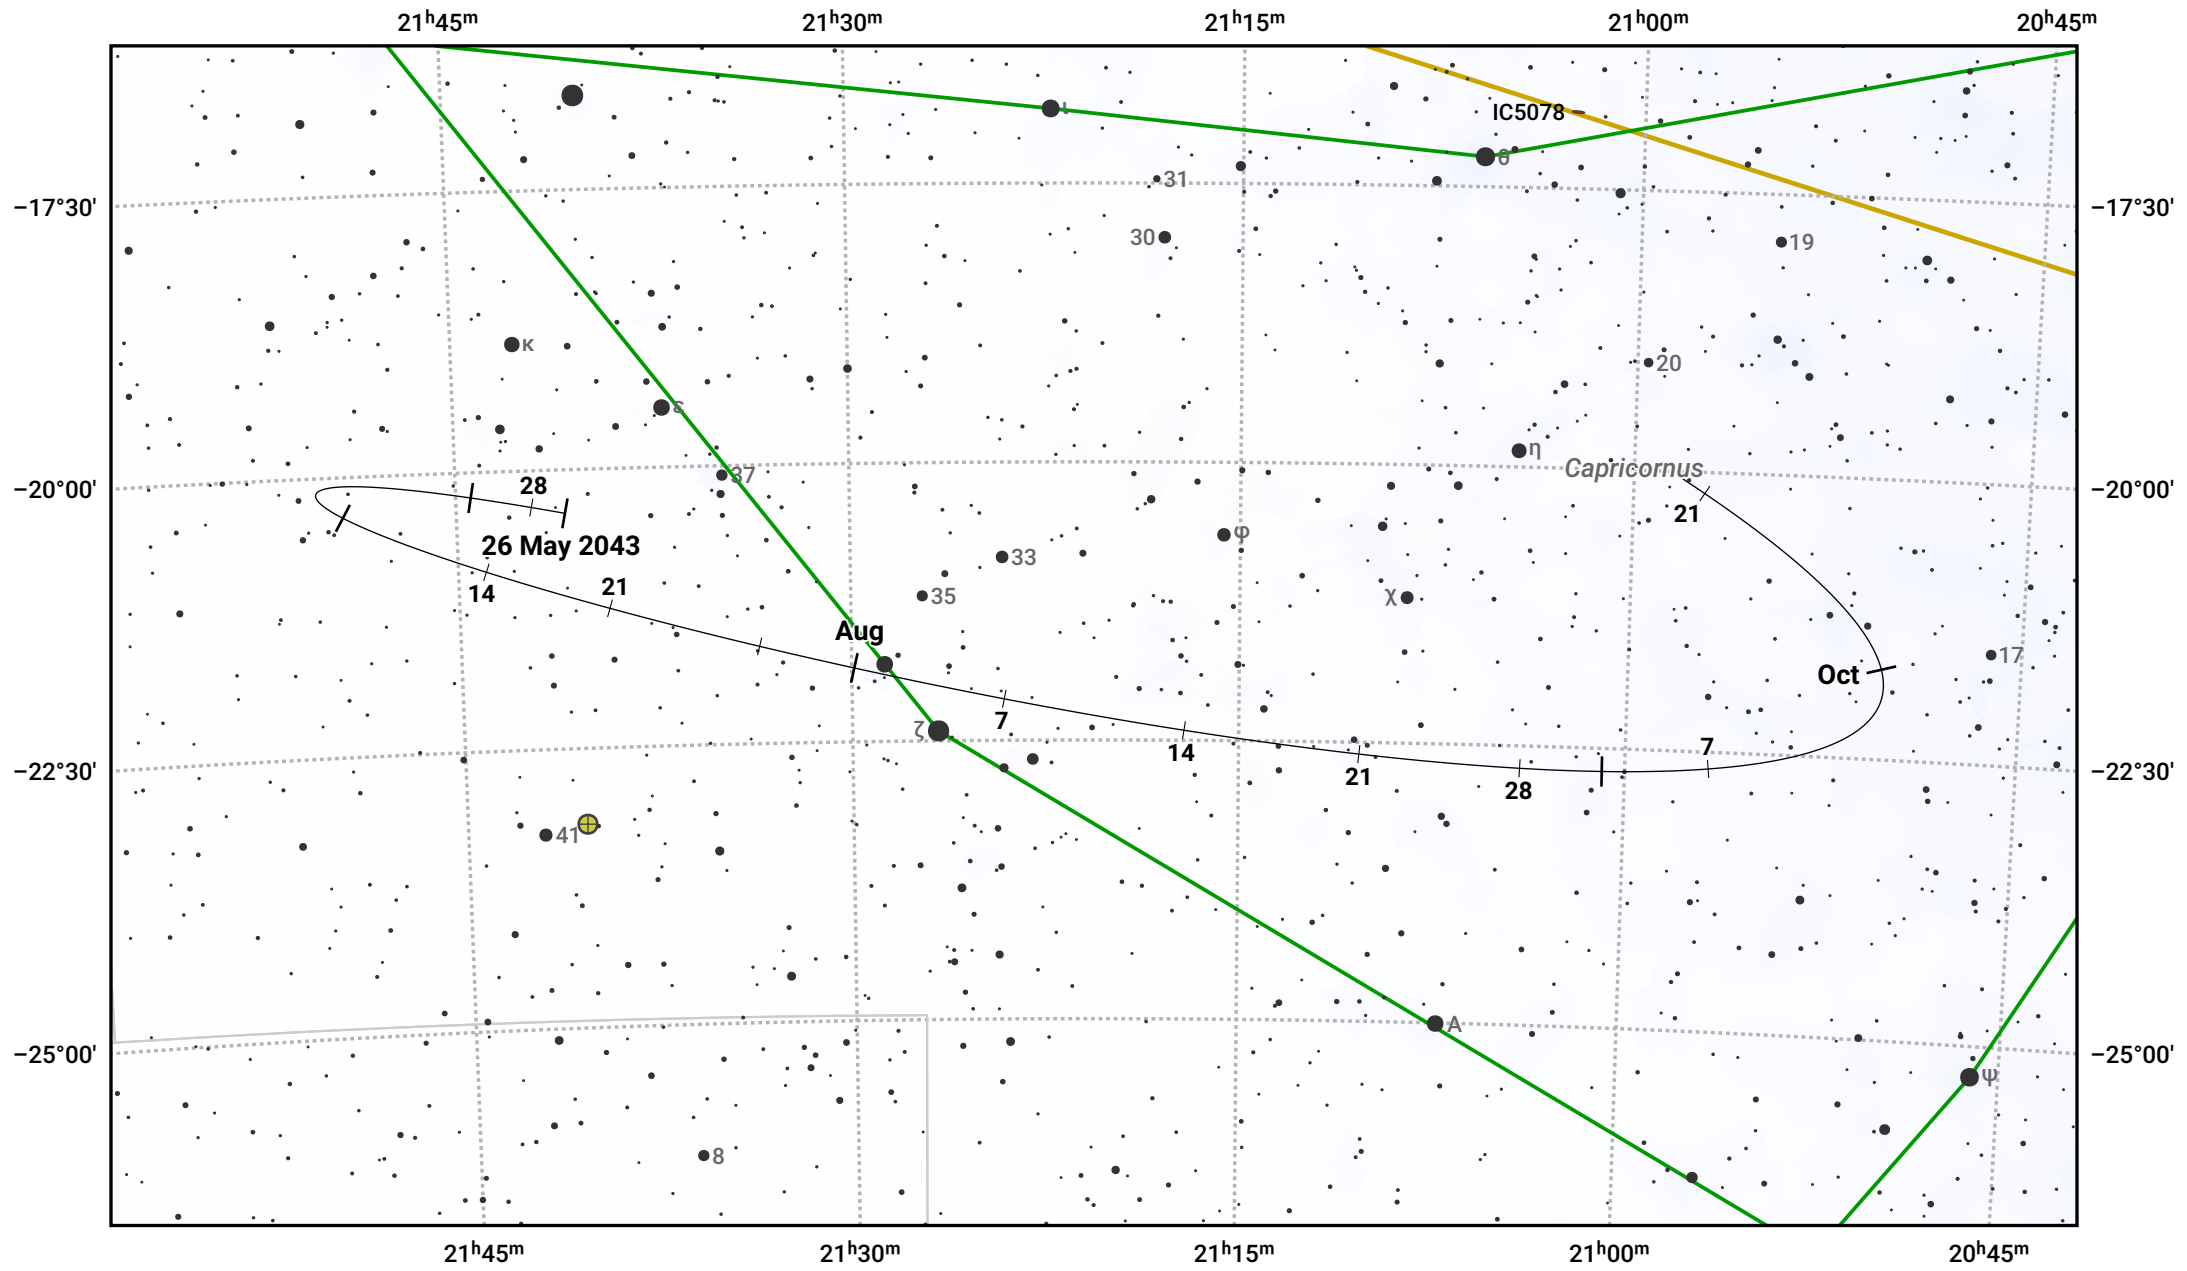

# The path of Asteroid 29 Amphitrite around opposition on 9 Aug 2043

© Dominic Ford 2011–2024. Date markers placed at midnight UTC. Downloaded from <https://in-the-sky.org>

Magnitude scale: 10.0 9.0 8.0 7.0 6.0 5.0 4.0 3.0

— Ecliptic Plane

Galaxy Bright nebula Open cluster Globular cluster

Date	Mag
2043 Jun 1	10.8
2043 Jul 1	10.2
2043 Jul 15	9.9
2043 Aug 1	9.4
2043 Sep 1	9.8
2043 Oct 1	10.4