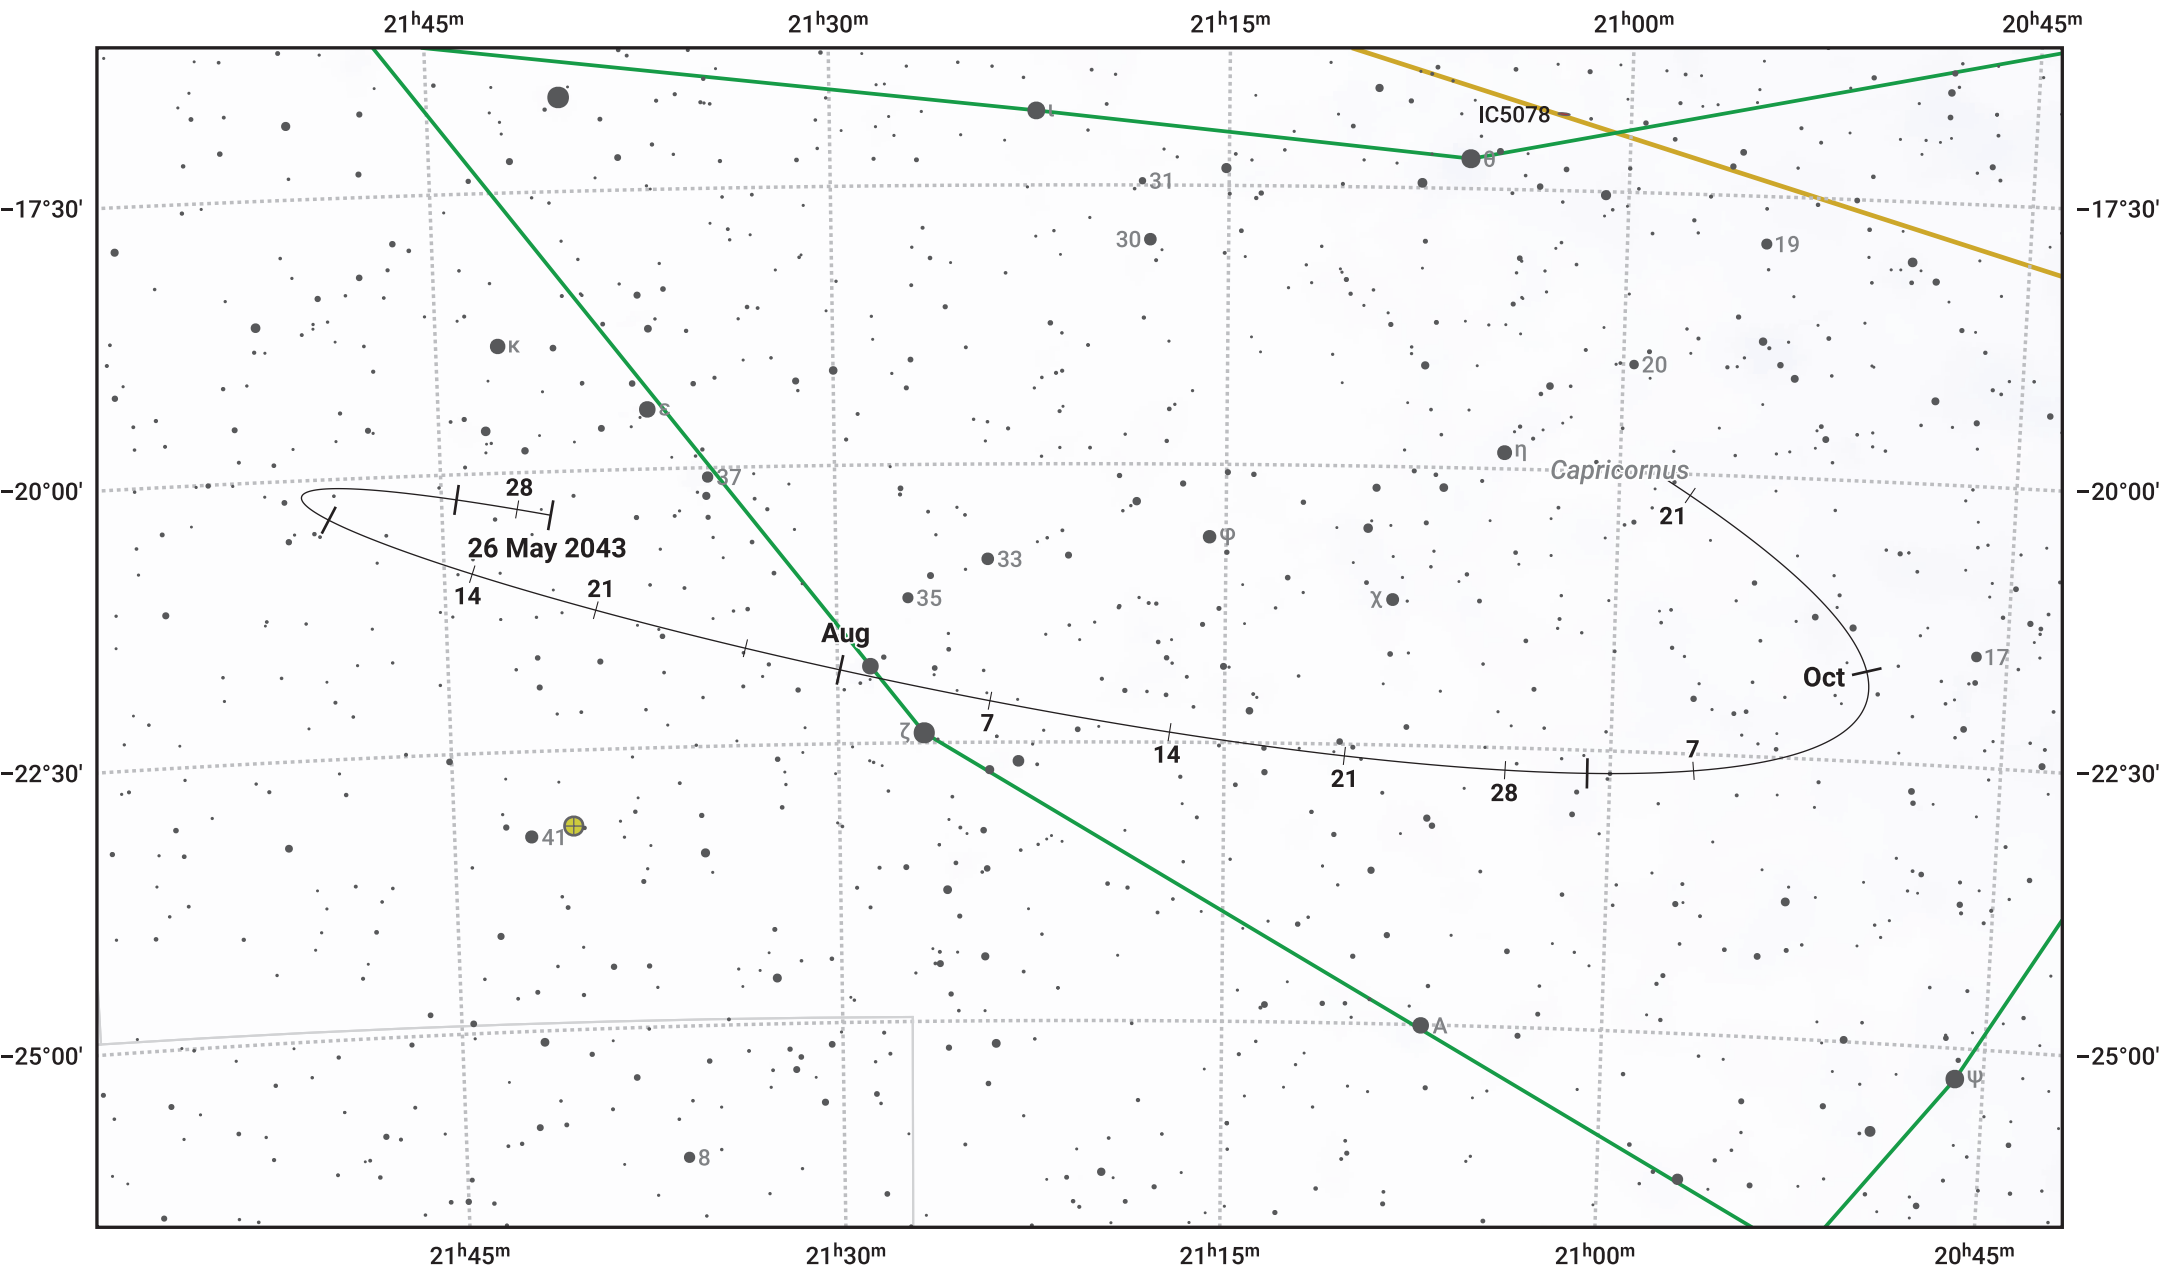

The path of Asteroid 29 Amphitrite around opposition on 9 Aug 2043

© Dominic Ford 2011–2024. Date markers placed at midnight UTC. Downloaded from <https://in-the-sky.org>

Magnitude scale: 10.0 9.0 8.0 7.0 6.0 5.0 4.0 3.0

— Ecliptic Plane

Galaxy Bright nebula Open cluster Globular cluster

Date	Mag
2043 Jun 1	10.8
2043 Jul 1	10.2
2043 Jul 15	9.9
2043 Aug 1	9.4
2043 Sep 1	9.8
2043 Oct 1	10.4