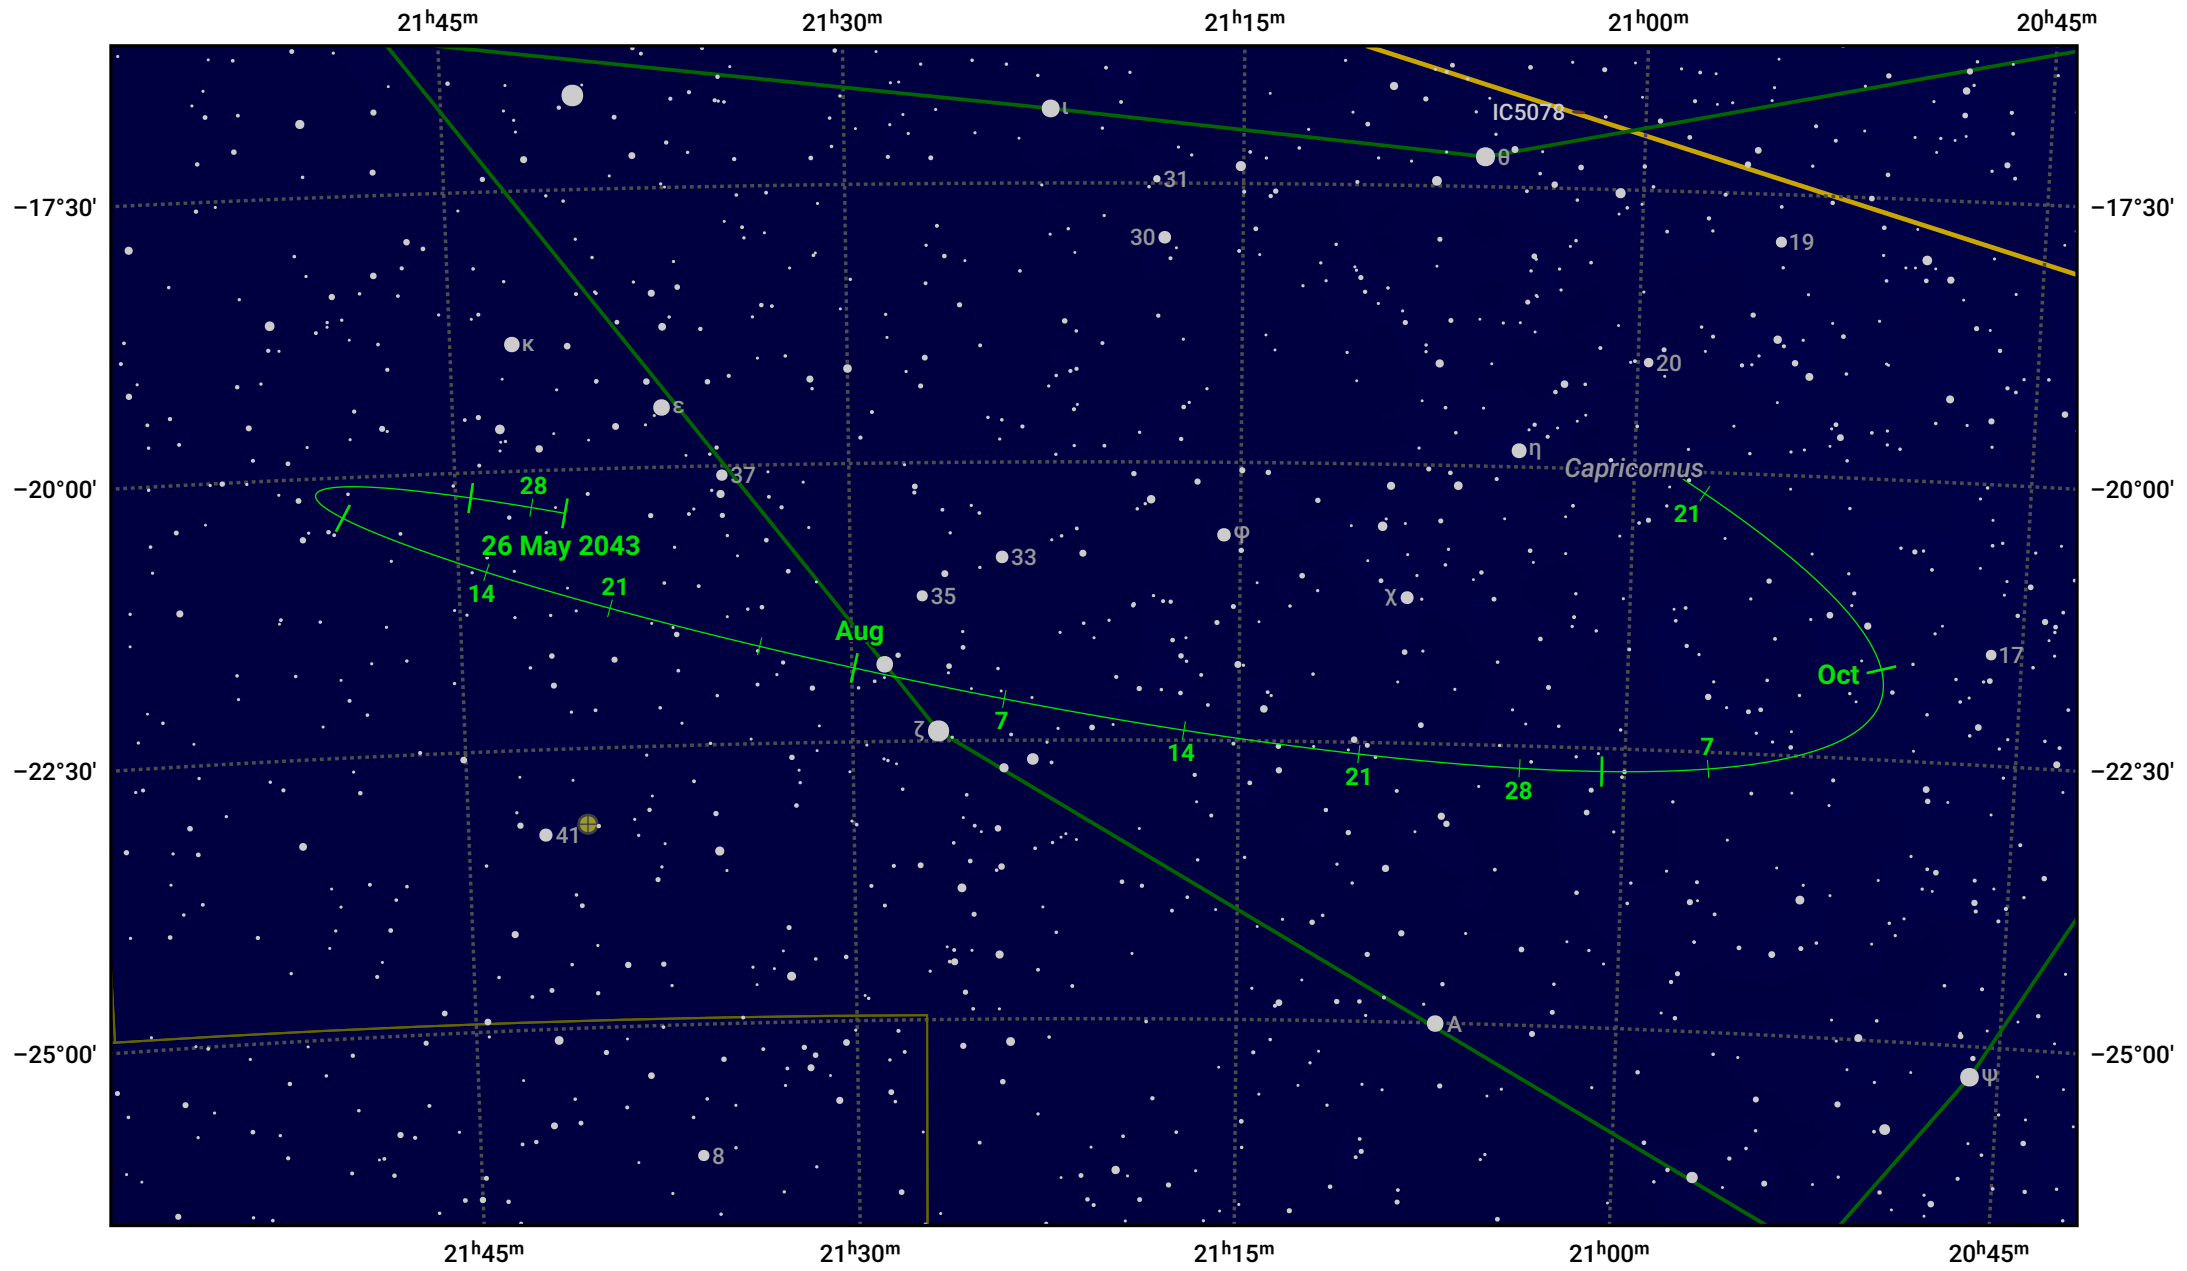

# The path of Asteroid 29 Amphitrite around opposition on 9 Aug 2043

© Dominic Ford 2011–2024. Date markers placed at midnight UTC. Downloaded from <https://in-the-sky.org>

Magnitude scale: 10.0 9.0 8.0 7.0 6.0 5.0 4.0 3.0

— Ecliptic Plane

Galaxy    Bright nebula    Open cluster    Globular cluster

Date	Mag
2043 Jun 1	10.8
2043 Jul 1	10.2
2043 Jul 15	9.9
2043 Aug 1	9.4
2043 Sep 1	9.8
2043 Oct 1	10.4