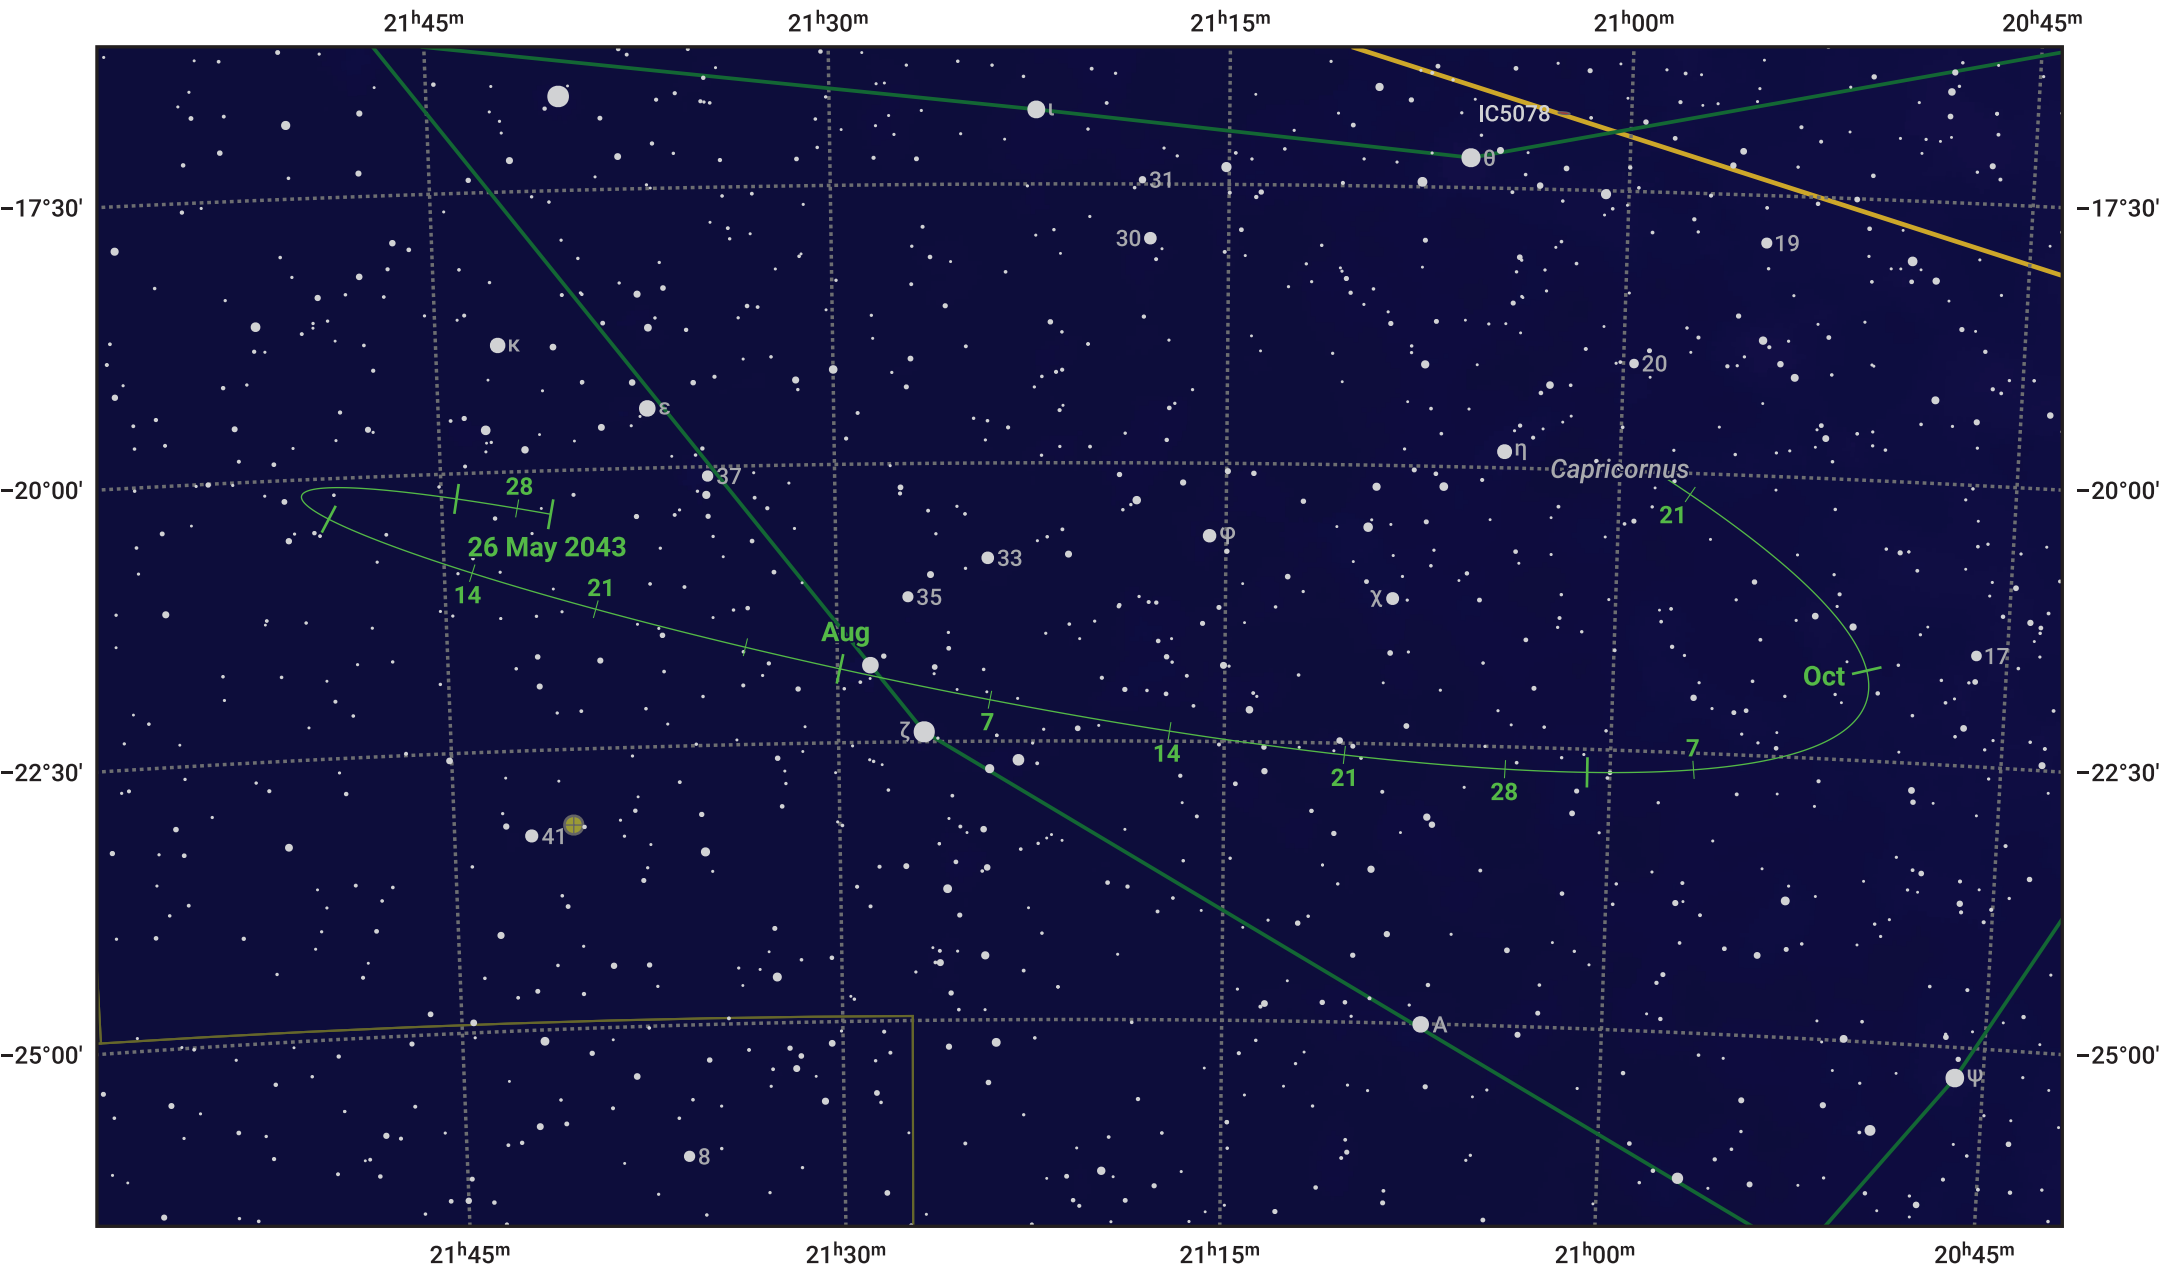

# The path of Asteroid 29 Amphitrite around opposition on 9 Aug 2043

© Dominic Ford 2011–2024. Date markers placed at midnight UTC. Downloaded from <https://in-the-sky.org>

Magnitude scale: 10.0 9.0 8.0 7.0 6.0 5.0 4.0 3.0

— Ecliptic Plane

- Galaxy
- Bright nebula
- Open cluster
- ⊕ Globular cluster

Date	Mag
2043 Jun 1	10.8
2043 Jul 1	10.2
2043 Jul 15	9.9
2043 Aug 1	9.4
2043 Sep 1	9.8
2043 Oct 1	10.4