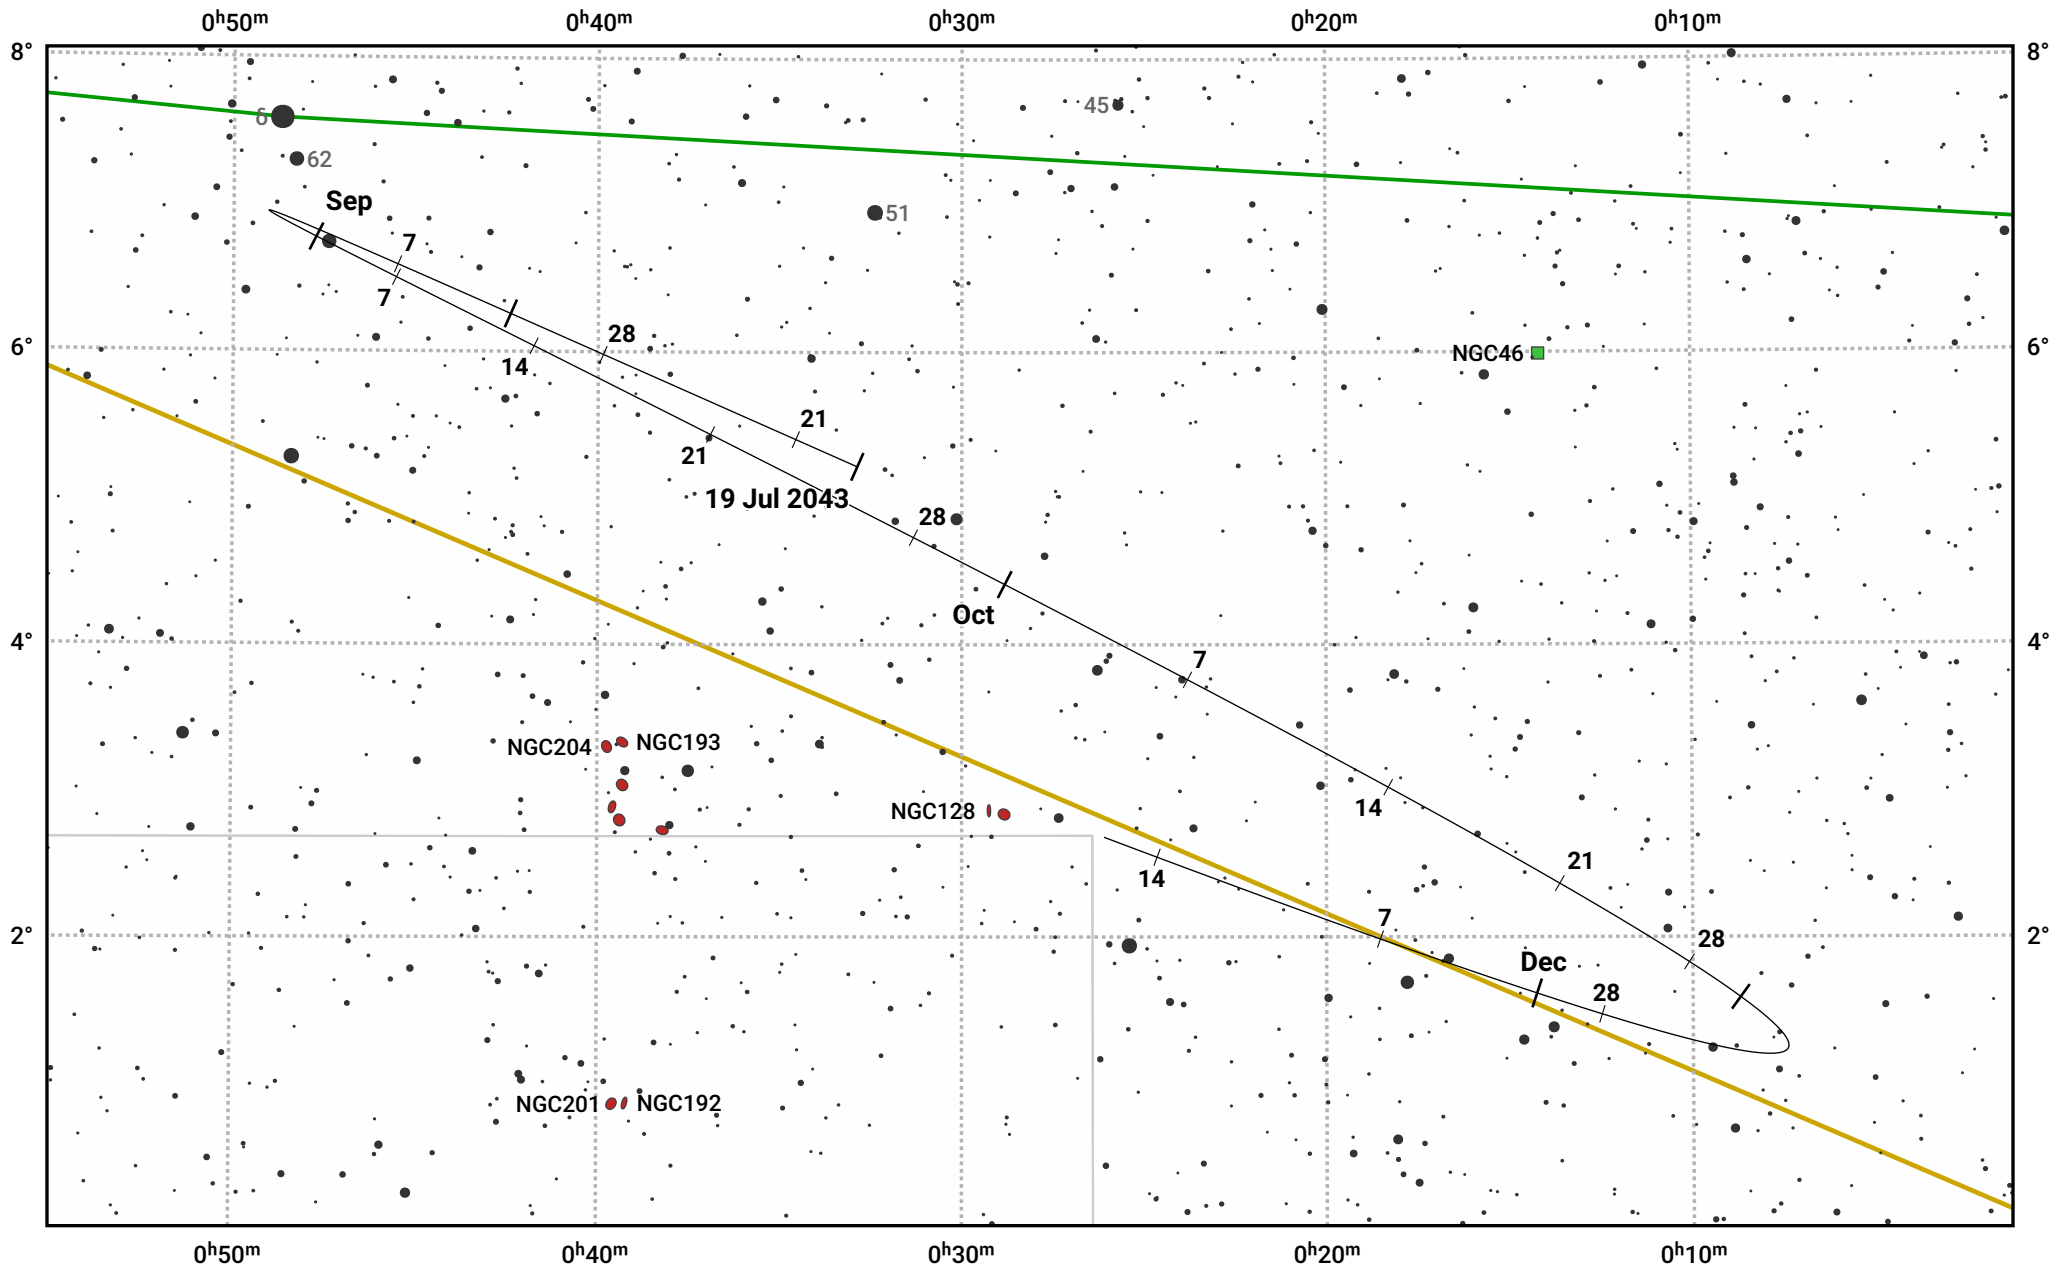

The path of Asteroid 19 Fortuna around opposition on 2 Oct 2043

© Dominic Ford 2011–2024. Date markers placed at midnight UTC. Downloaded from <https://in-the-sky.org>

Magnitude scale: 11.0 10.0 9.0 8.0 7.0 6.0 5.0 4.0

— Ecliptic Plane

Galaxy Bright nebula Open cluster Globular cluster

Date	Mag	Phase
2043 Aug 1	11.2	95%
2043 Aug 30	10.5	98%
2043 Sep 1	10.4	98%
2043 Sep 30	9.5	100%
2043 Oct 1	9.4	100%
2043 Nov 1	10.3	98%
2043 Nov 8	10.5	97%
2043 Dec 1	11.0	95%