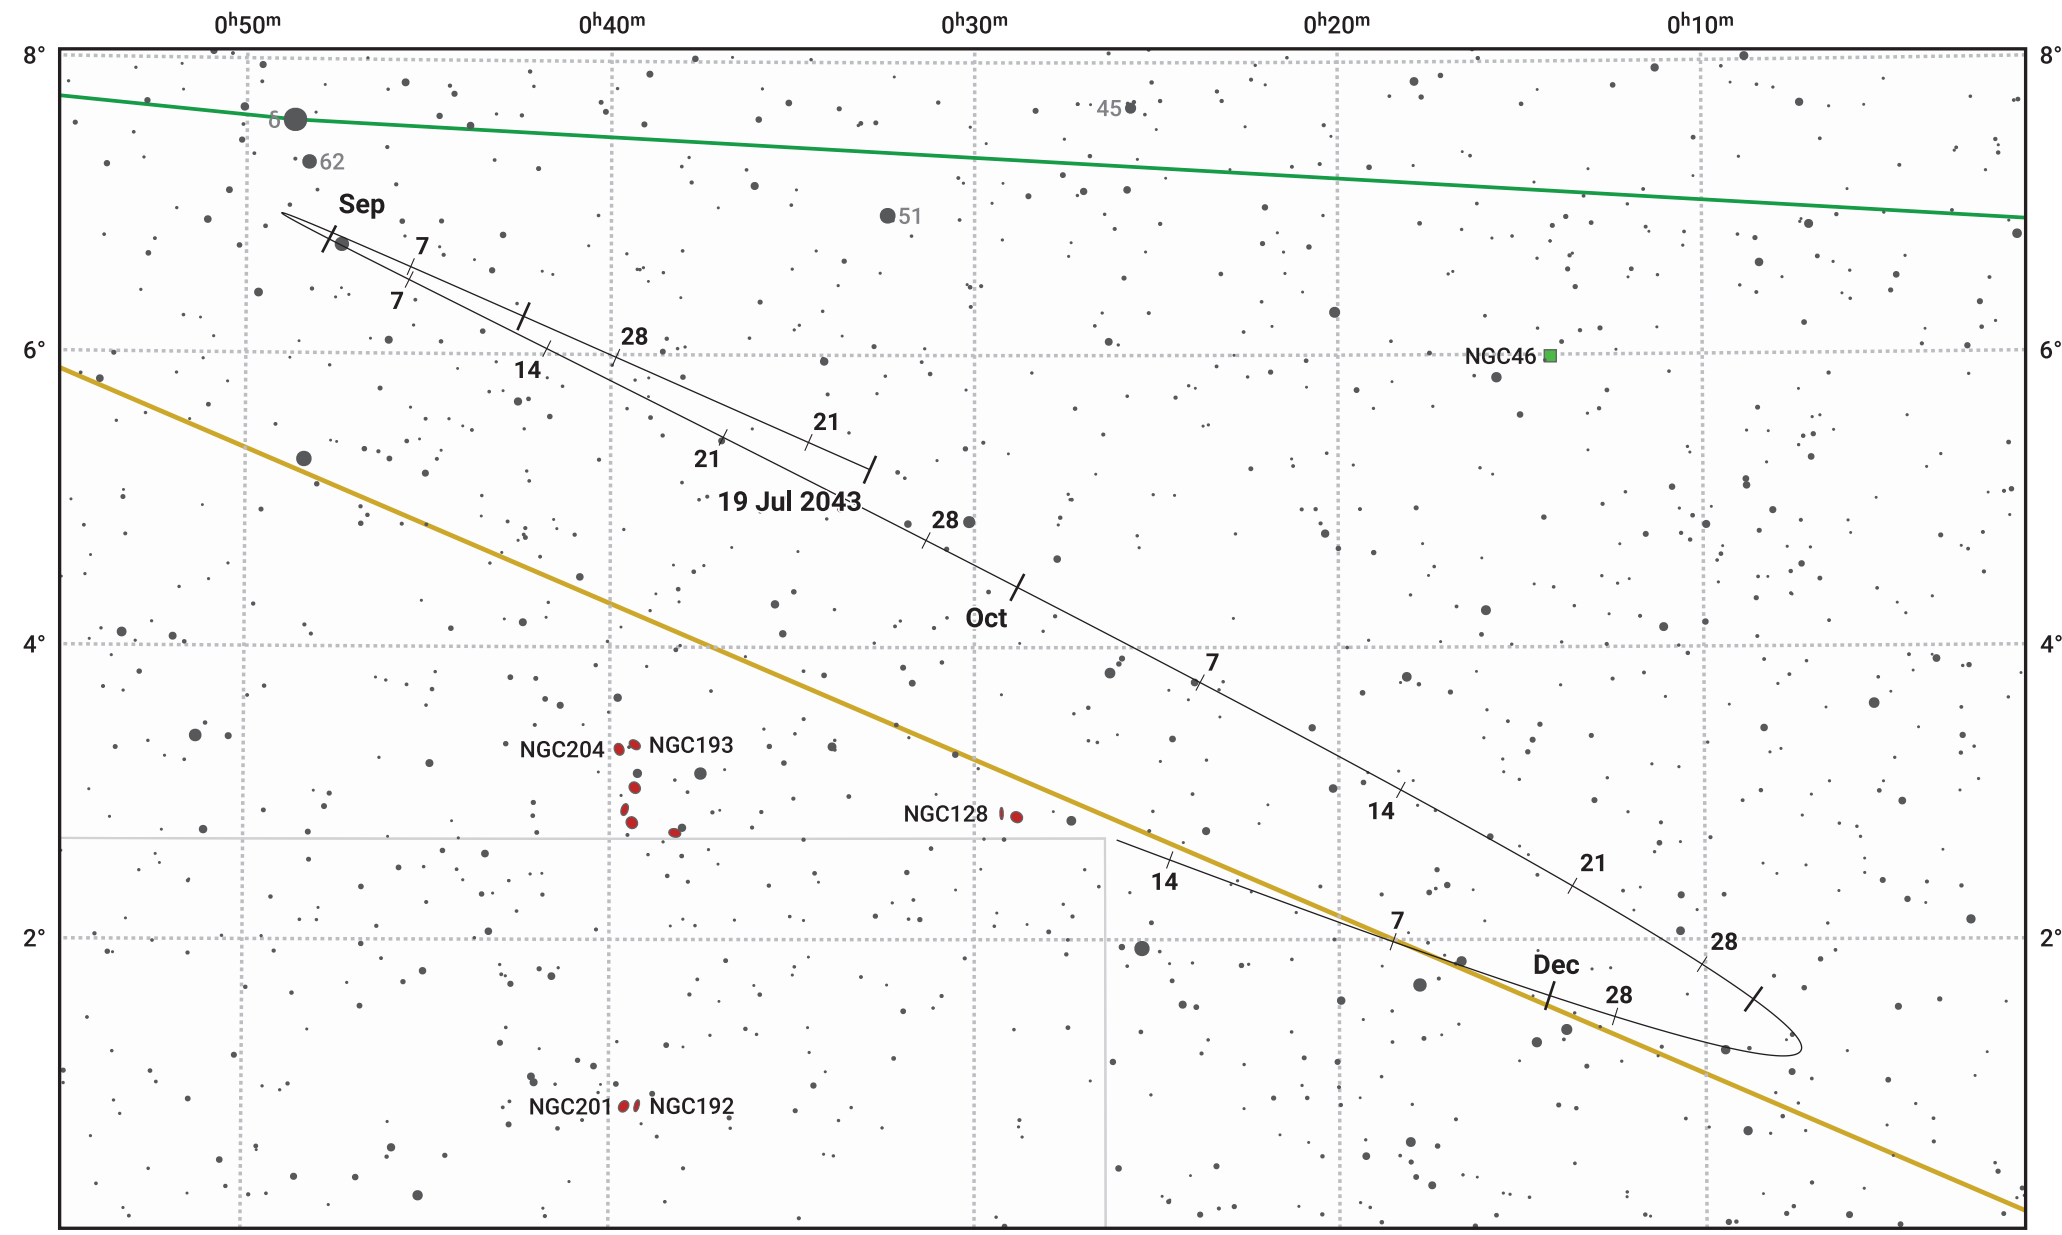

The path of Asteroid 19 Fortuna around opposition on 2 Oct 2043

© Dominic Ford 2011–2024. Date markers placed at midnight UTC. Downloaded from <https://in-the-sky.org>

Magnitude scale: 11.0 10.0 9.0 8.0 7.0 6.0 5.0 4.0

— Ecliptic Plane

Galaxy Bright nebula Open cluster Globular cluster

Date	Mag	Phase
2043 Aug 1	11.2	95%
2043 Aug 30	10.5	98%
2043 Sep 1	10.4	98%
2043 Sep 30	9.5	100%
2043 Oct 1	9.4	100%
2043 Nov 1	10.3	98%
2043 Nov 8	10.5	97%
2043 Dec 1	11.0	95%