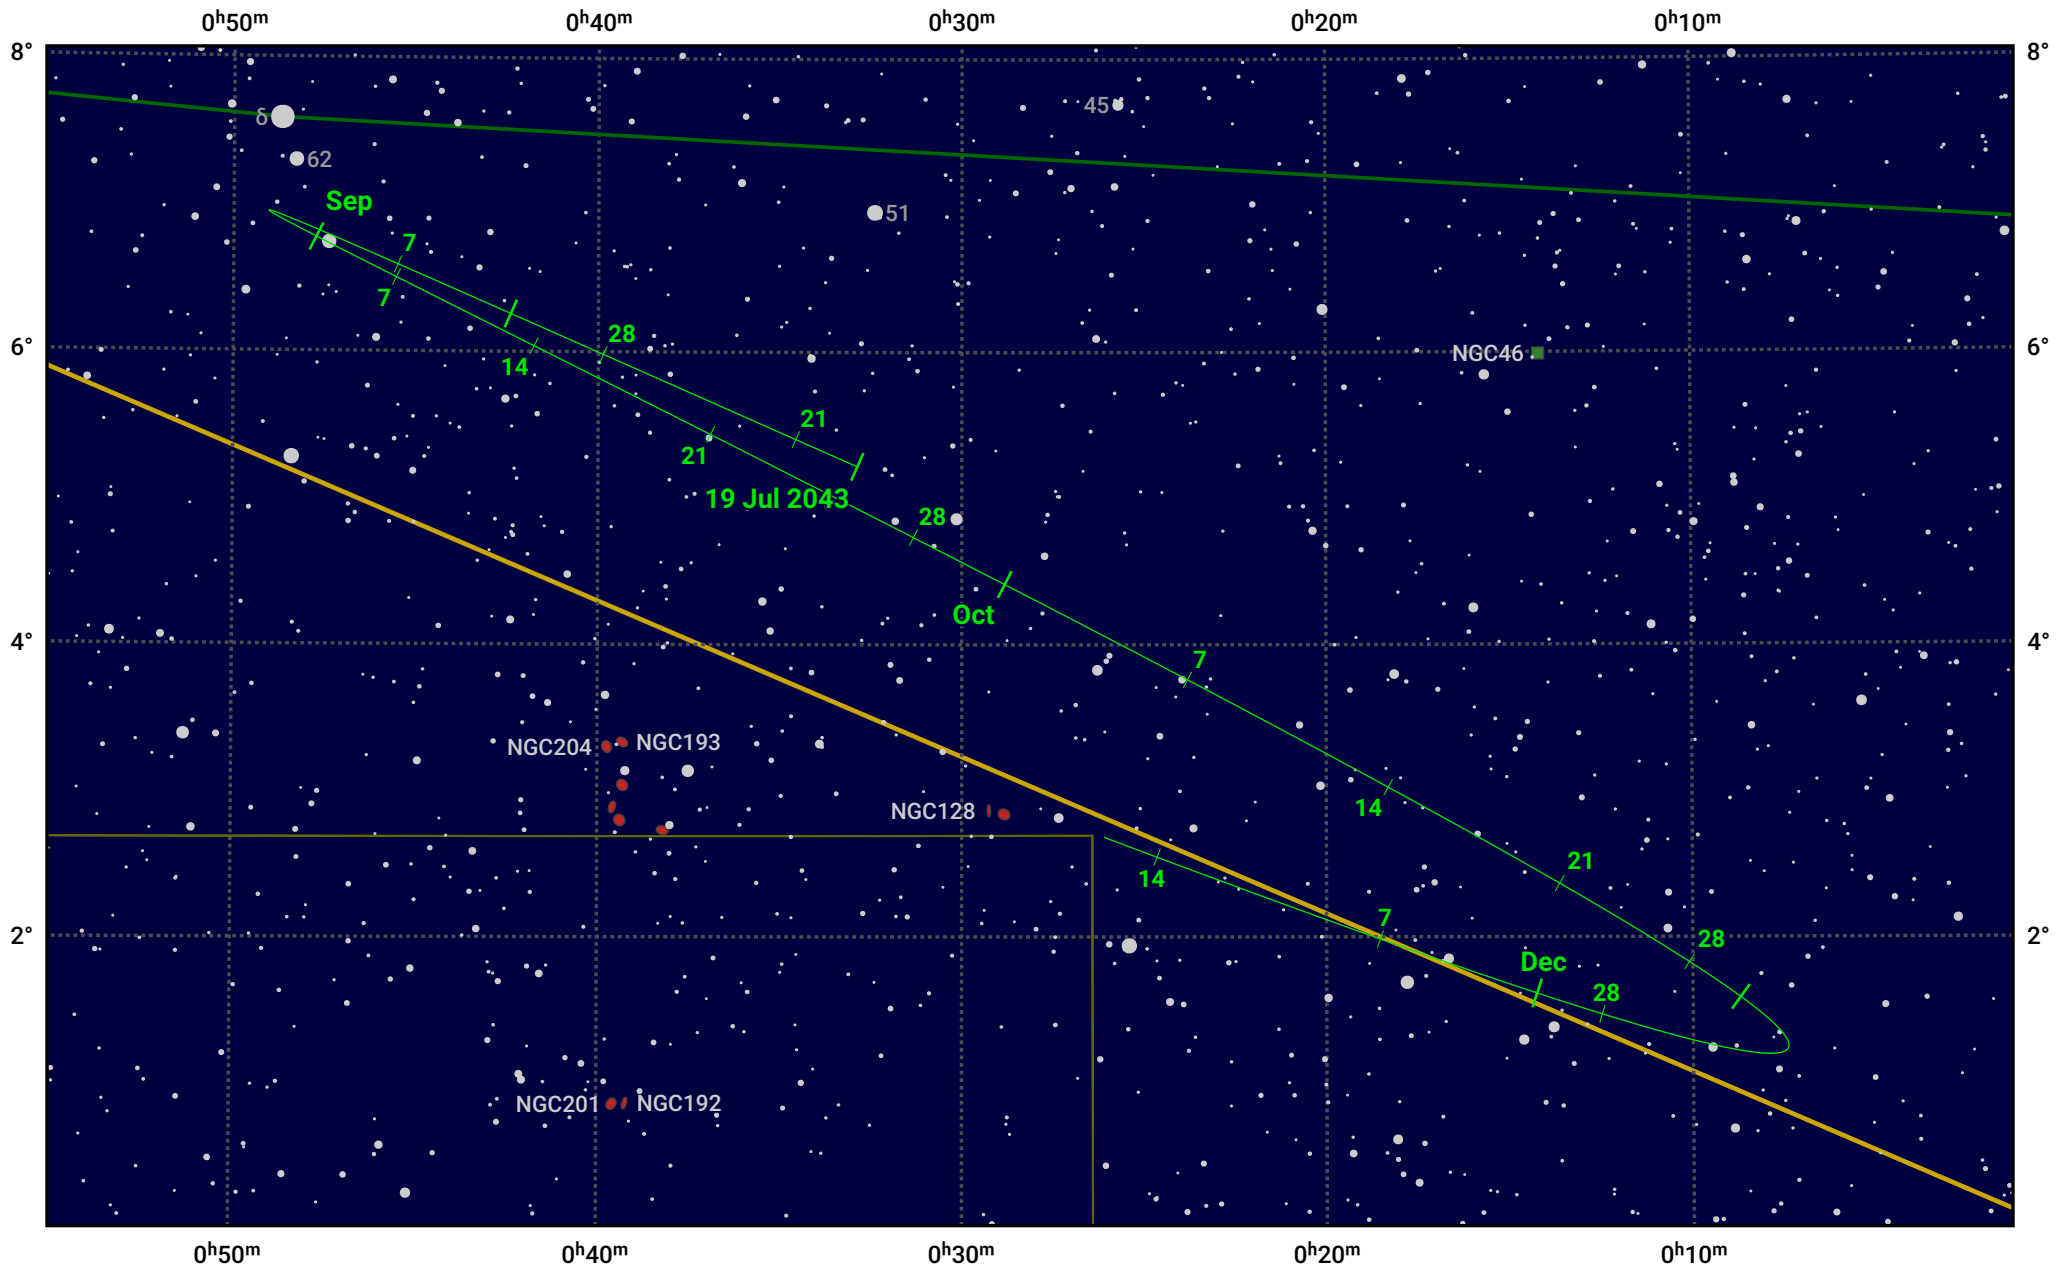

# The path of Asteroid 19 Fortuna around opposition on 2 Oct 2043

© Dominic Ford 2011–2024. Date markers placed at midnight UTC. Downloaded from <https://in-the-sky.org>

Magnitude scale: 11.0 10.0 9.0 8.0 7.0 6.0 5.0 4.0

— Ecliptic Plane

Galaxy    Bright nebula    Open cluster    Globular cluster

Date	Mag	Phase
2043 Aug 1	11.2	95%
2043 Aug 30	10.5	98%
2043 Sep 1	10.4	98%
2043 Sep 30	9.5	100%
2043 Oct 1	9.4	100%
2043 Nov 1	10.3	98%
2043 Nov 8	10.5	97%
2043 Dec 1	11.0	95%