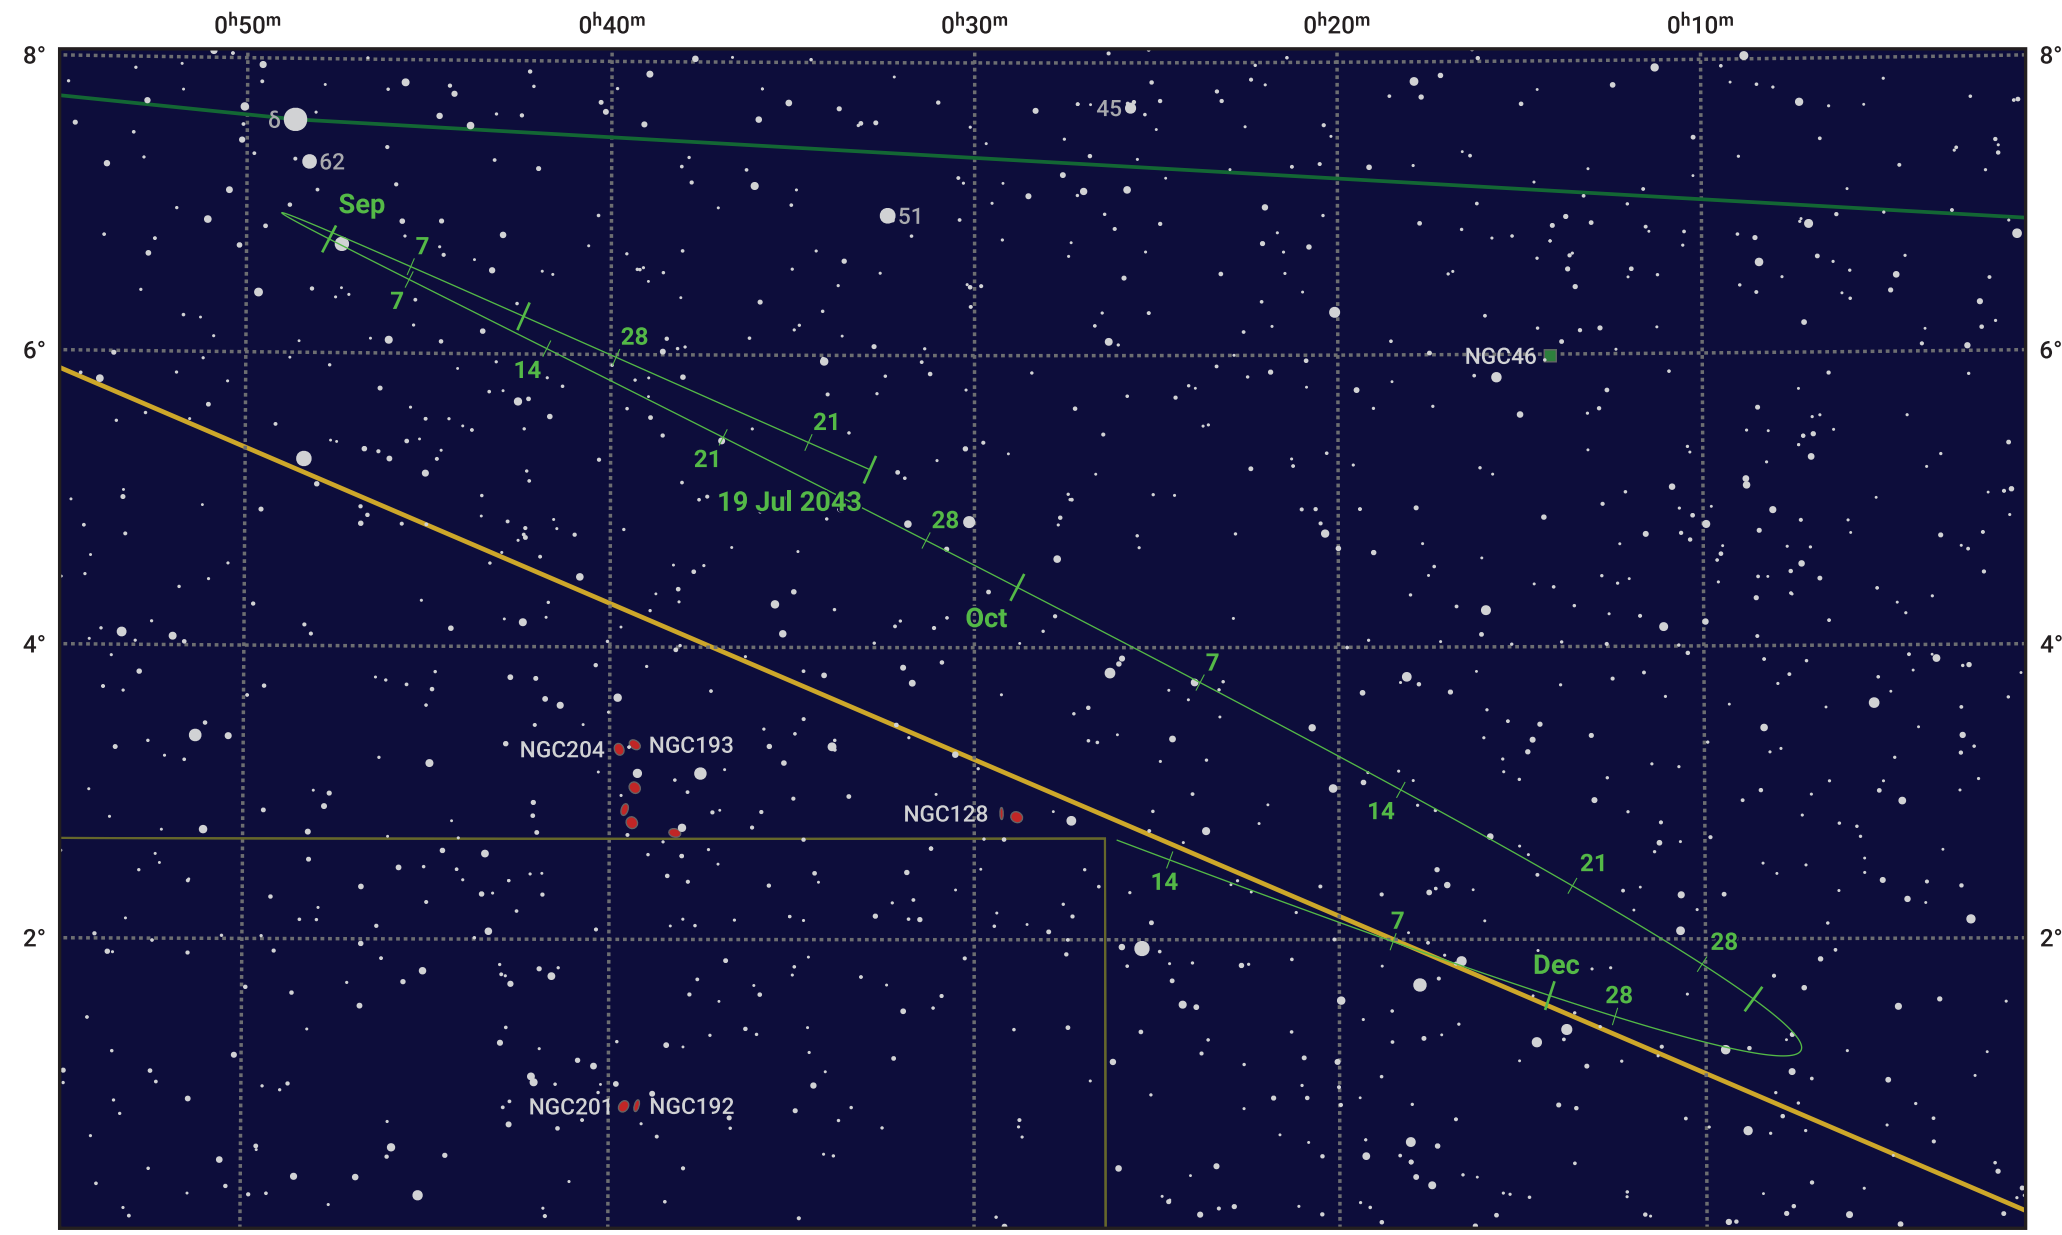

The path of Asteroid 19 Fortuna around opposition on 2 Oct 2043

© Dominic Ford 2011–2024. Date markers placed at midnight UTC. Downloaded from <https://in-the-sky.org>

Magnitude scale: 11.0 10.0 9.0 8.0 7.0 6.0 5.0 4.0

— Ecliptic Plane

- Galaxy
- Bright nebula
- Open cluster
- ⊕ Globular cluster

Date	Mag	Phase
2043 Aug 1	11.2	95%
2043 Aug 30	10.5	98%
2043 Sep 1	10.4	98%
2043 Sep 30	9.5	100%
2043 Oct 1	9.4	100%
2043 Nov 1	10.3	98%
2043 Nov 8	10.5	97%
2043 Dec 1	11.0	95%