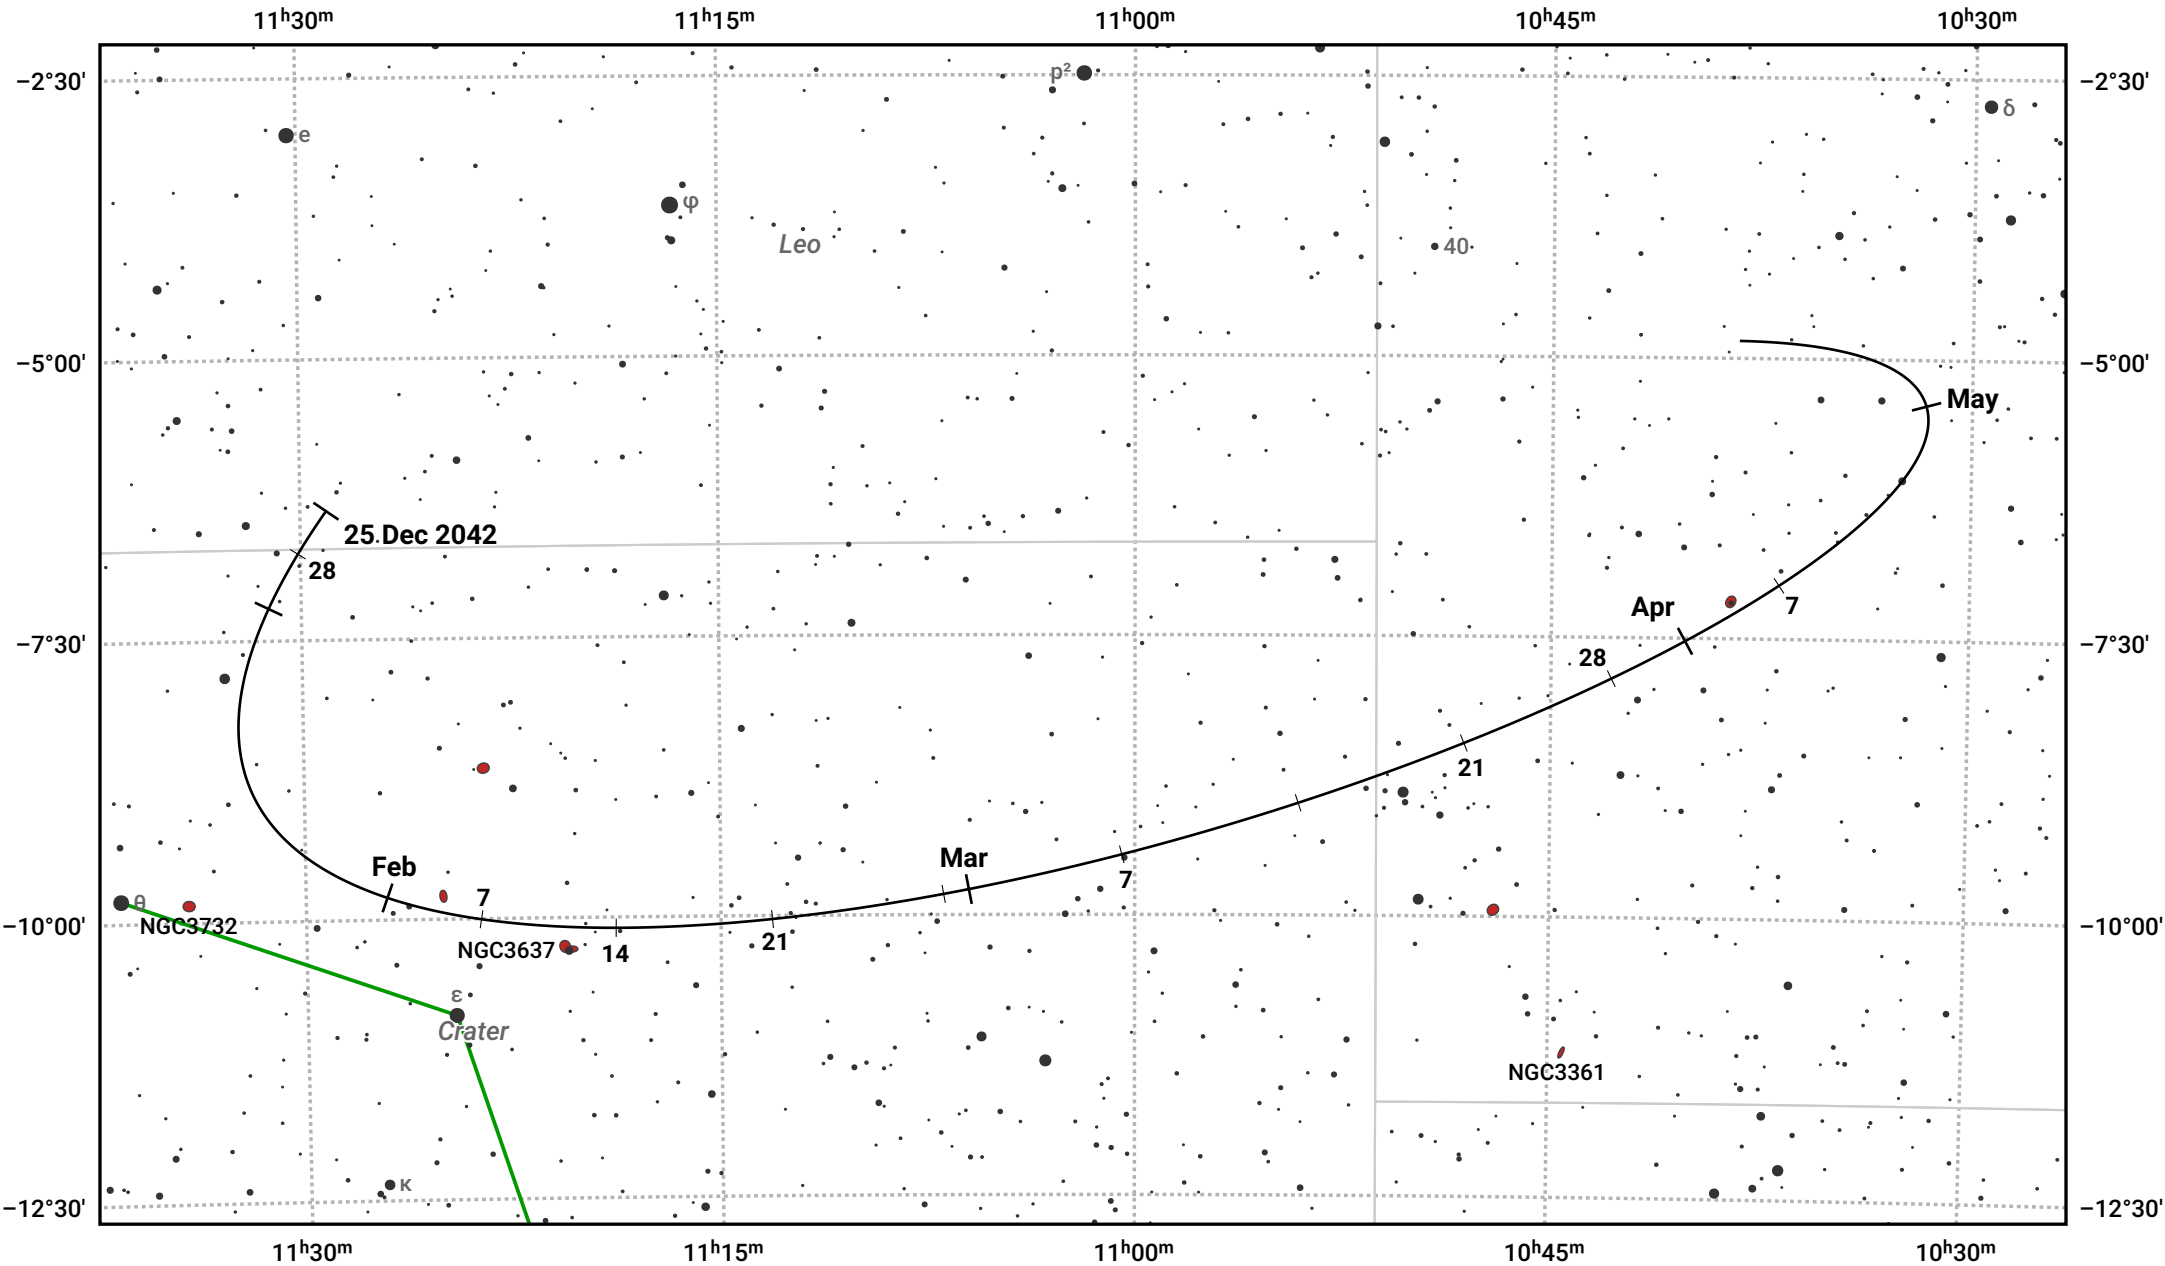

The path of Asteroid 15 Eunomia around opposition on 10 Mar 2023

© Dominic Ford 2011–2024. Date markers placed at midnight UTC. Downloaded from <https://in-the-sky.org>

Magnitude scale: · 10.0 · 9.0 · 8.0 · 7.0 · 6.0 · 5.0 · 4.0

— Ecliptic Plane

- Galaxy
- Bright nebula
- Open cluster
- ⊕ Globular cluster

Date	Mag
2023 Jan 1	10.6
2023 Feb 1	10.2
2023 Mar 1	9.7
2023 Mar 3	9.7
2023 Apr 1	10.0
2023 May 1	10.6
2023 May 8	10.7