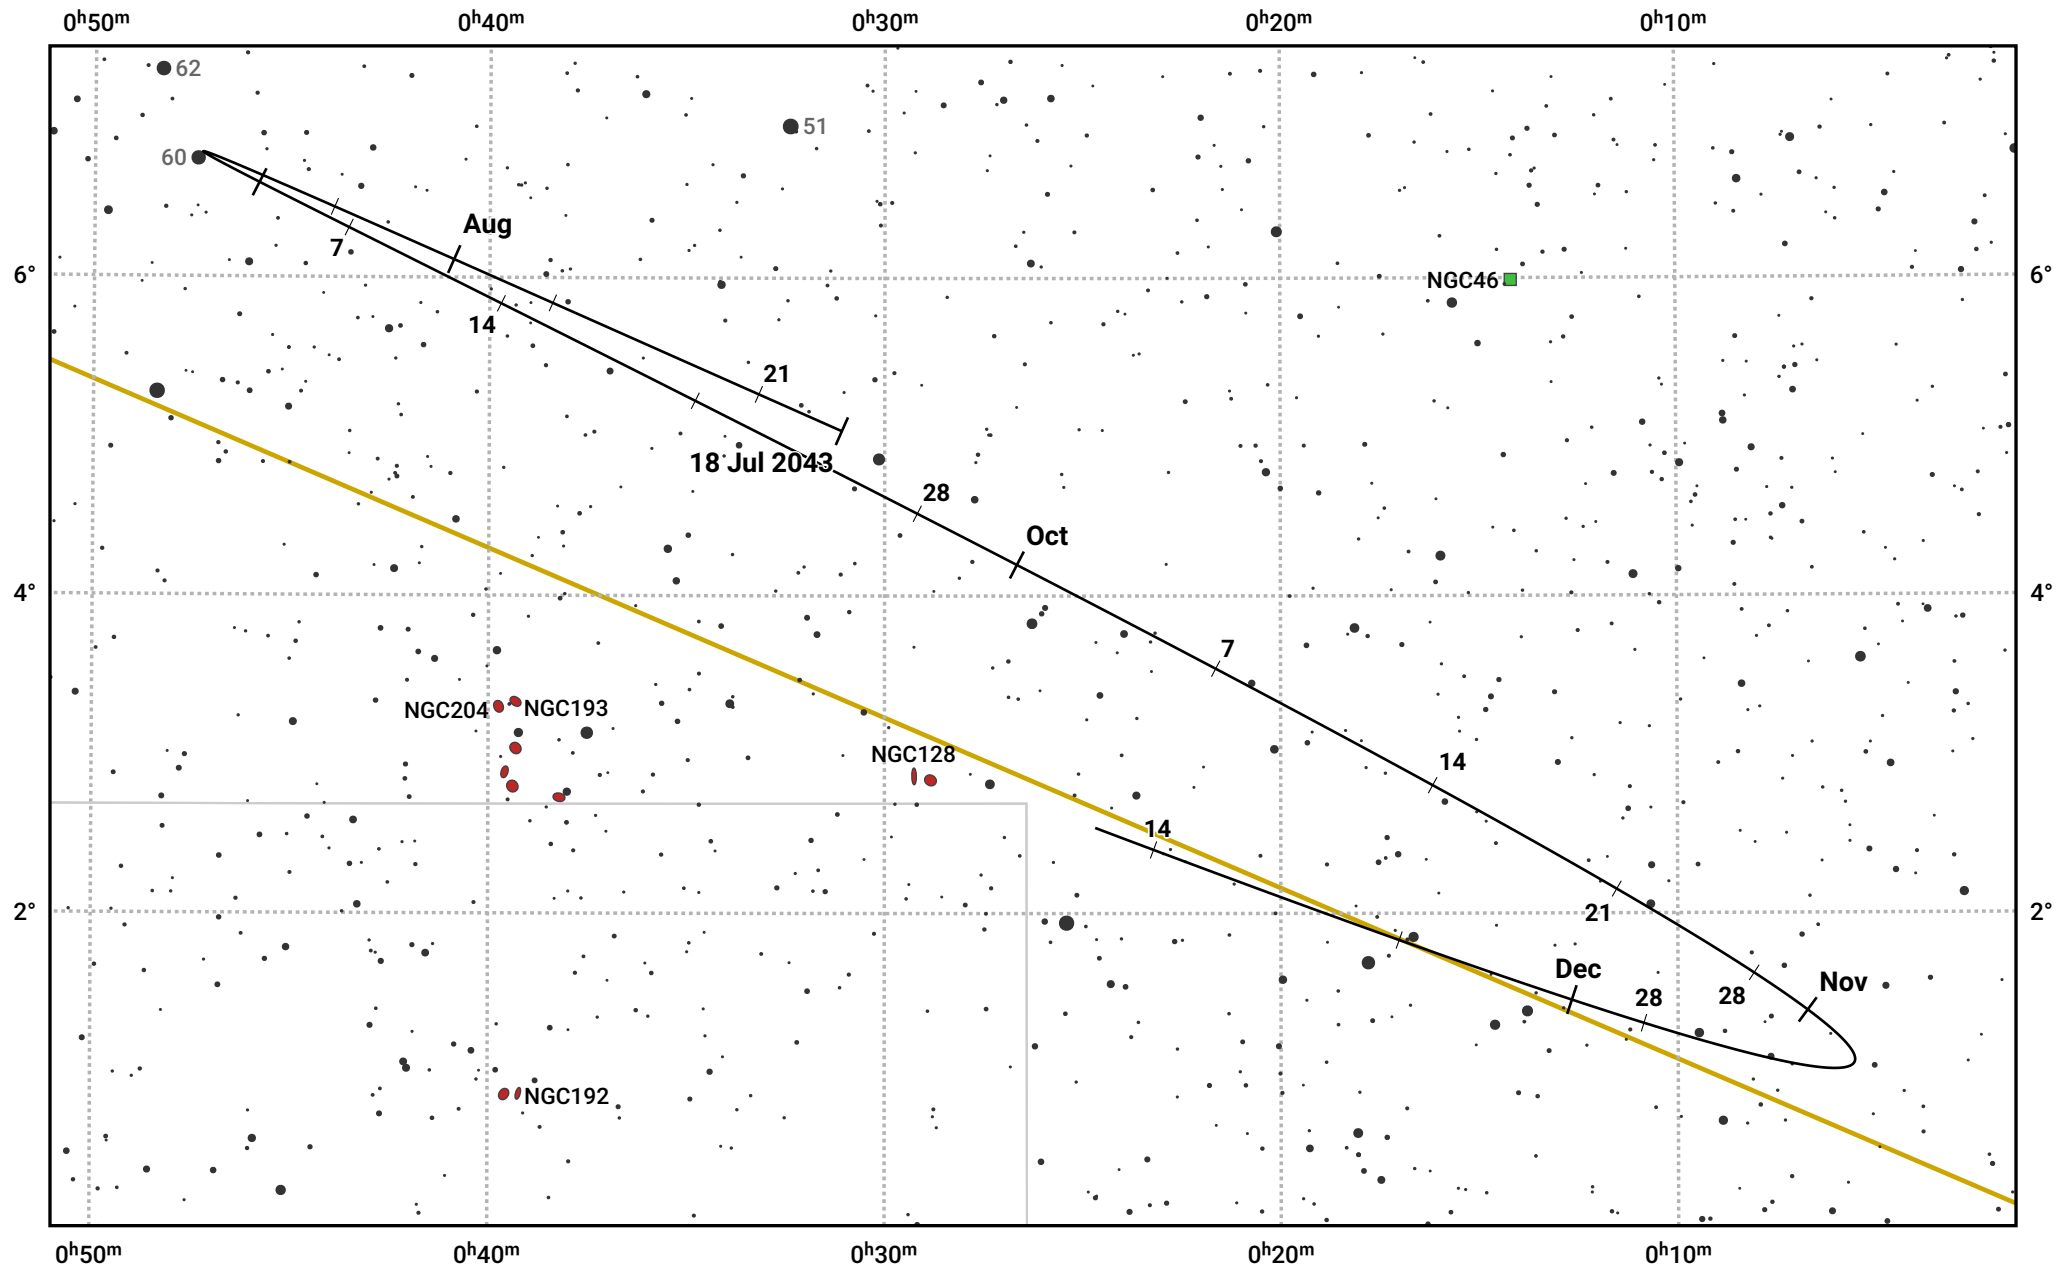

The path of Asteroid 19 Fortuna around opposition on 1 Oct 2043

© Dominic Ford 2011–2024. Date markers placed at midnight UTC. Downloaded from <https://in-the-sky.org>

Magnitude scale: · 11.0 · 10.0 · 9.0 · 8.0 · 7.0 ● 6.0 ● 5.0

— Ecliptic Plane

● Galaxy ■ Bright nebula ● Open cluster ⊕ Globular cluster

Date	Mag	Phase
2043 Aug 1	11.2	95%
2043 Aug 30	10.5	98%
2043 Sep 1	10.4	98%
2043 Sep 30	9.4	100%
2043 Oct 1	9.4	100%
2043 Nov 1	10.3	98%
2043 Nov 6	10.4	97%
2043 Dec 1	11.0	95%