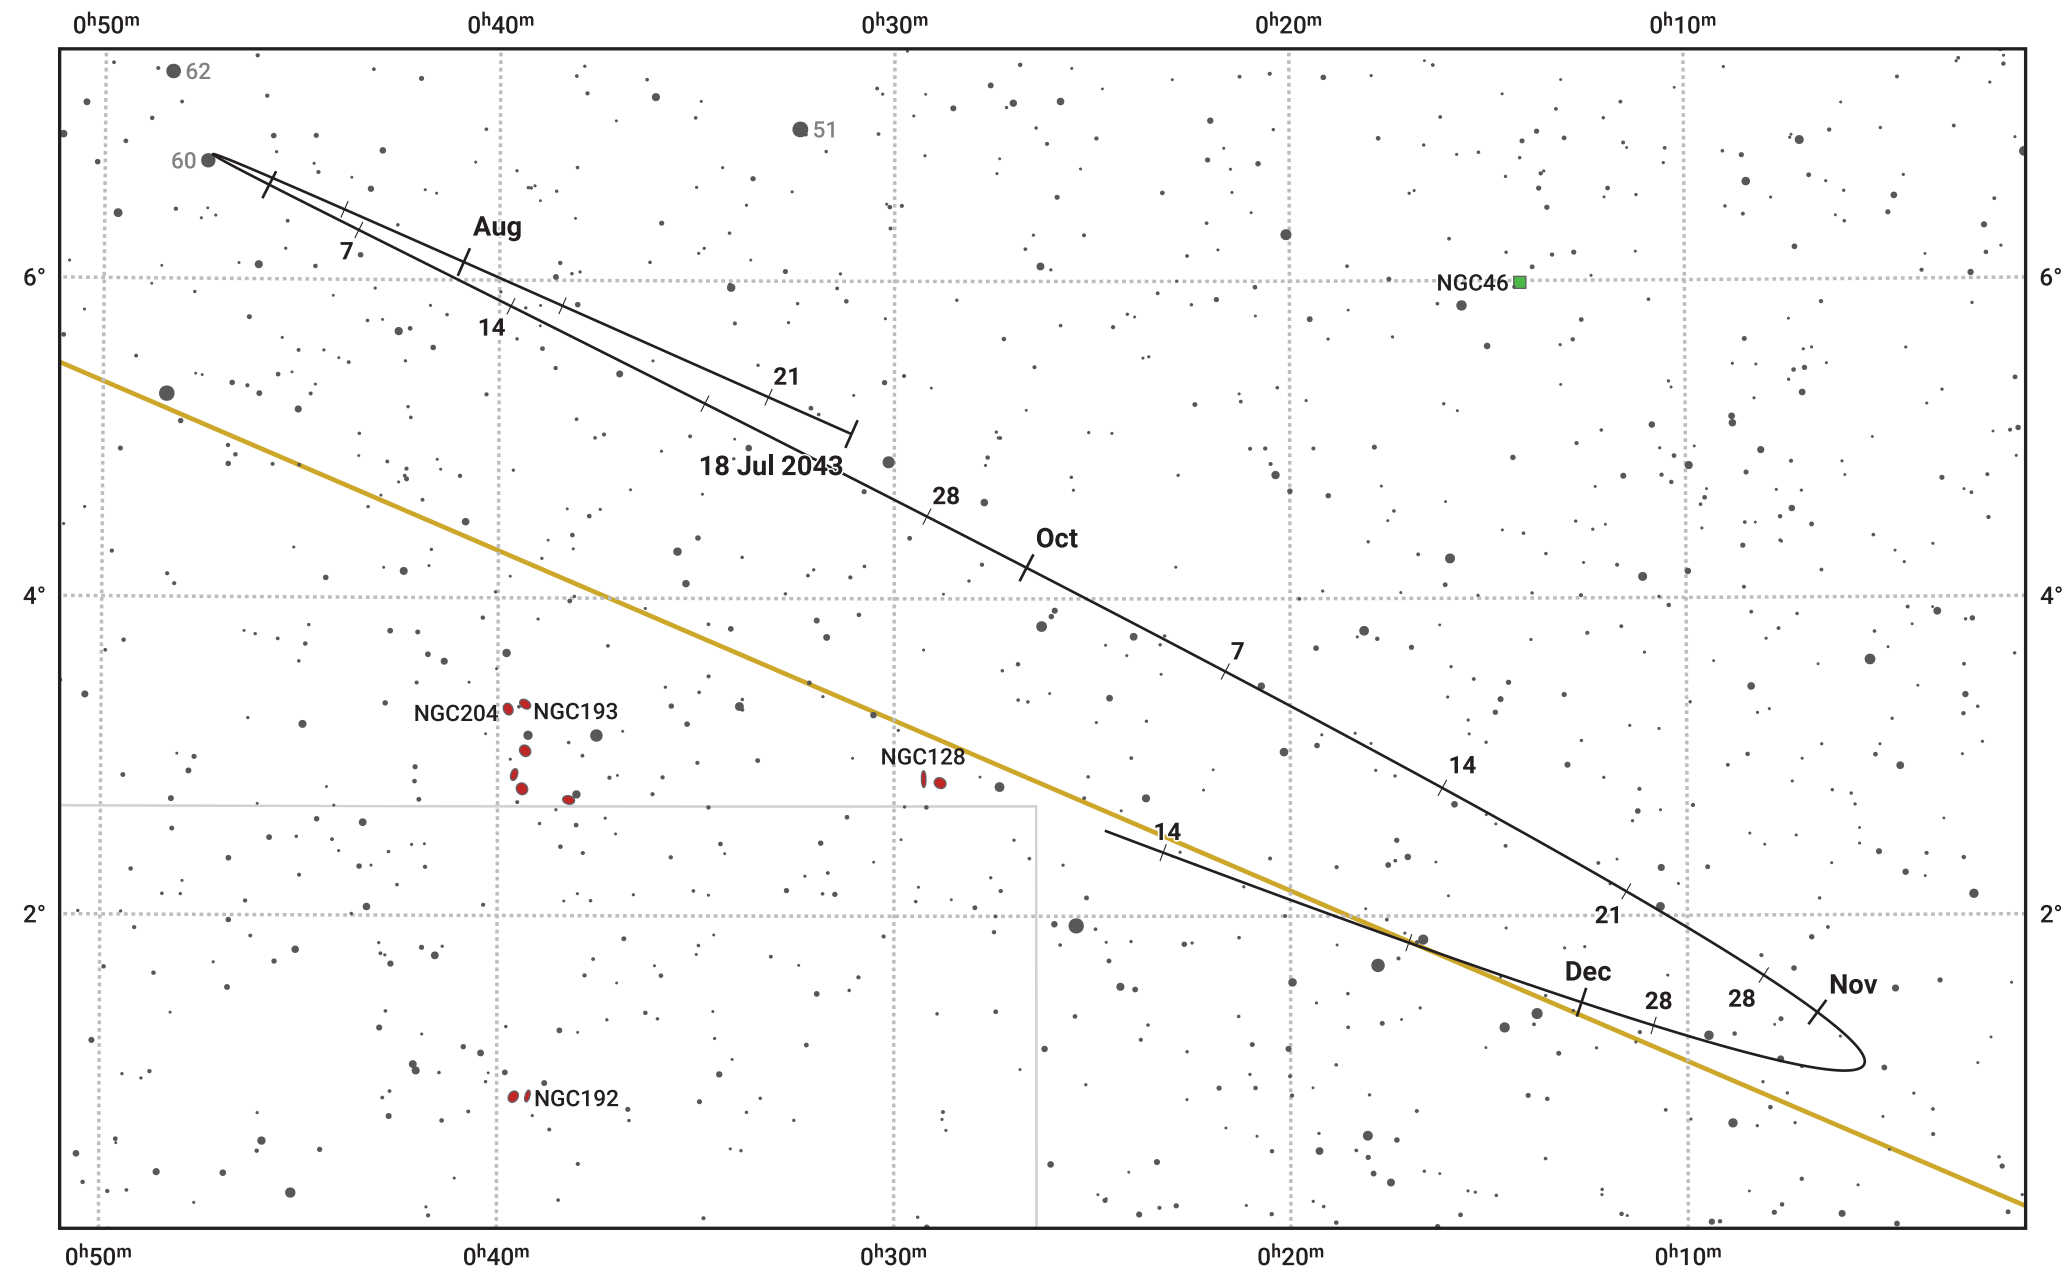

The path of Asteroid 19 Fortuna around opposition on 1 Oct 2043

© Dominic Ford 2011–2024. Date markers placed at midnight UTC. Downloaded from <https://in-the-sky.org>

Magnitude scale: 11.0 10.0 9.0 8.0 7.0 6.0 5.0

— Ecliptic Plane

Galaxy Bright nebula Open cluster Globular cluster

Date	Mag	Phase
2043 Aug 1	11.2	95%
2043 Aug 30	10.5	98%
2043 Sep 1	10.4	98%
2043 Sep 30	9.4	100%
2043 Oct 1	9.4	100%
2043 Nov 1	10.3	98%
2043 Nov 6	10.4	97%
2043 Dec 1	11.0	95%