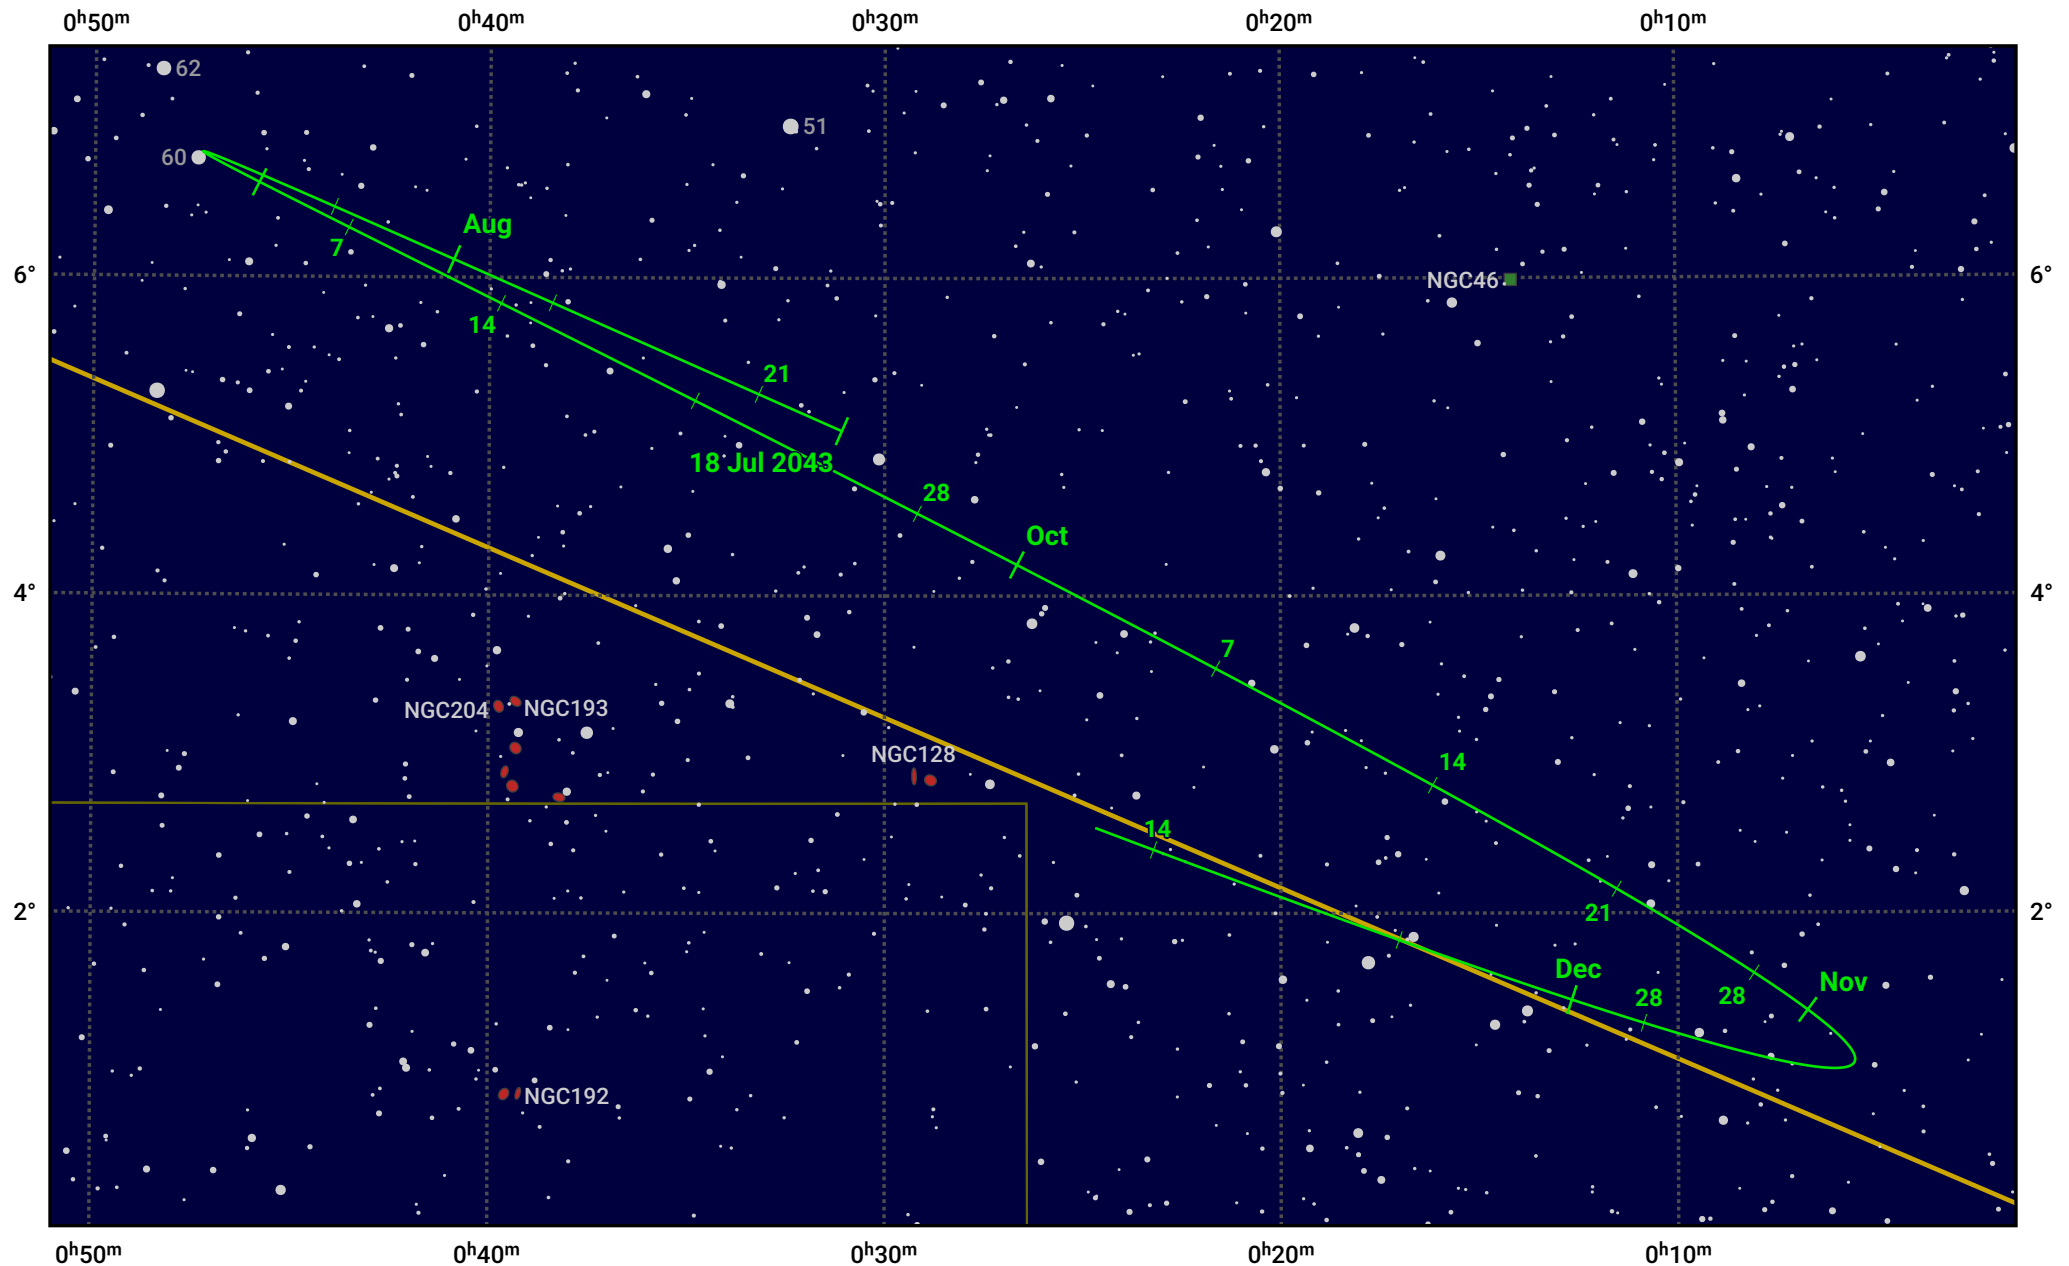

The path of Asteroid 19 Fortuna around opposition on 1 Oct 2043

© Dominic Ford 2011–2024. Date markers placed at midnight UTC. Downloaded from <https://in-the-sky.org>

Magnitude scale: · 11.0 · 10.0 · 9.0 · 8.0 · 7.0 · 6.0 · 5.0

— Ecliptic Plane

● Galaxy
 ■ Bright nebula
 ● Open cluster
 ⊕ Globular cluster

Date	Mag	Phase
2043 Aug 1	11.2	95%
2043 Aug 30	10.5	98%
2043 Sep 1	10.4	98%
2043 Sep 30	9.4	100%
2043 Oct 1	9.4	100%
2043 Nov 1	10.3	98%
2043 Nov 6	10.4	97%
2043 Dec 1	11.0	95%