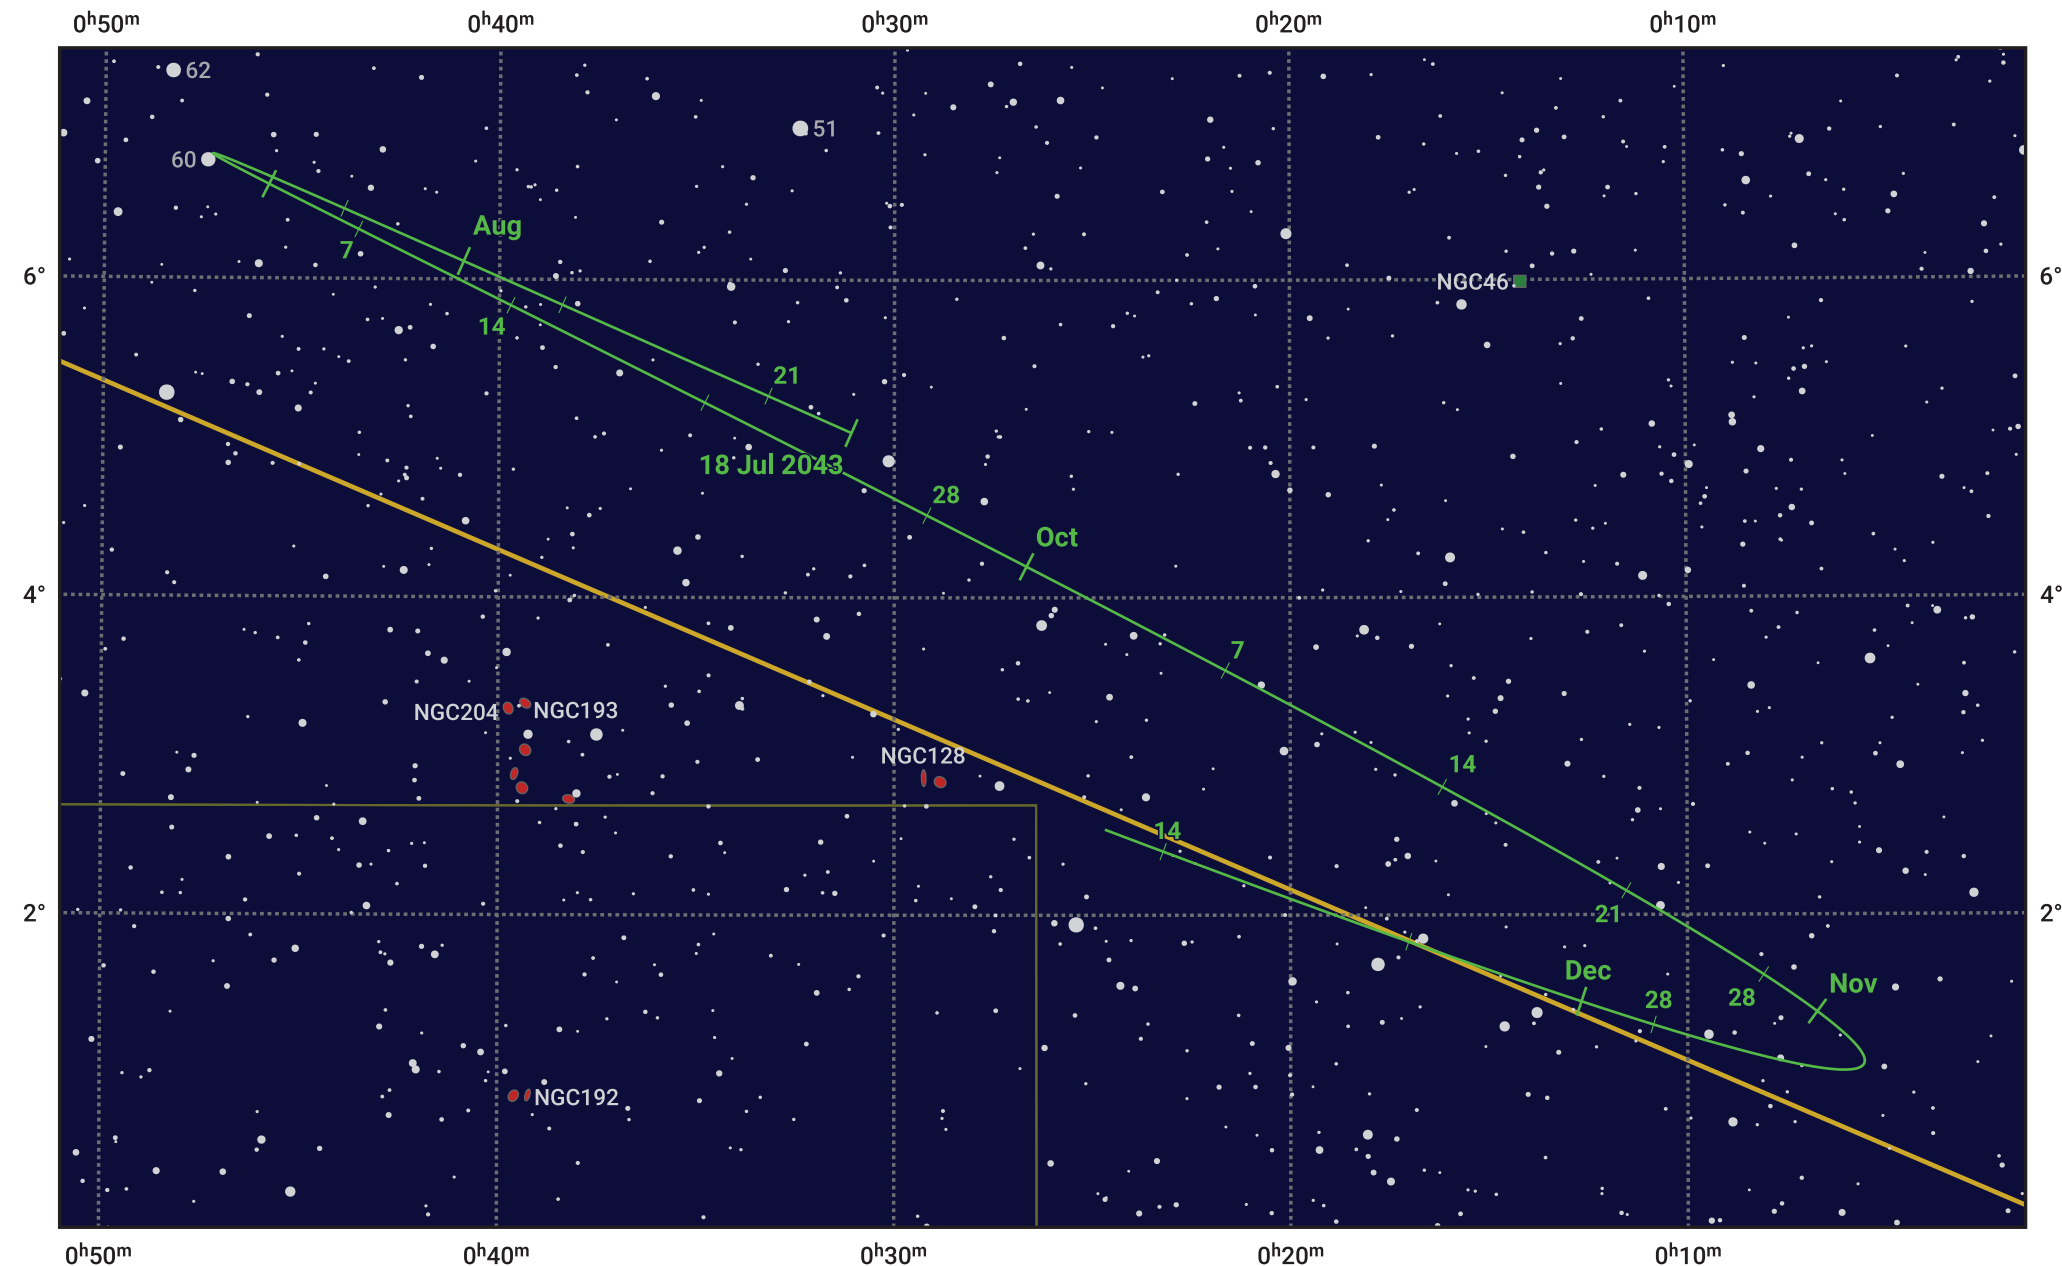

The path of Asteroid 19 Fortuna around opposition on 1 Oct 2043

© Dominic Ford 2011–2024. Date markers placed at midnight UTC. Downloaded from <https://in-the-sky.org>

Magnitude scale: 11.0 10.0 9.0 8.0 7.0 6.0 5.0

— Ecliptic Plane

Galaxy Bright nebula Open cluster Globular cluster

Date	Mag	Phase
2043 Aug 1	11.2	95%
2043 Aug 30	10.5	98%
2043 Sep 1	10.4	98%
2043 Sep 30	9.4	100%
2043 Oct 1	9.4	100%
2043 Nov 1	10.3	98%
2043 Nov 6	10.4	97%
2043 Dec 1	11.0	95%