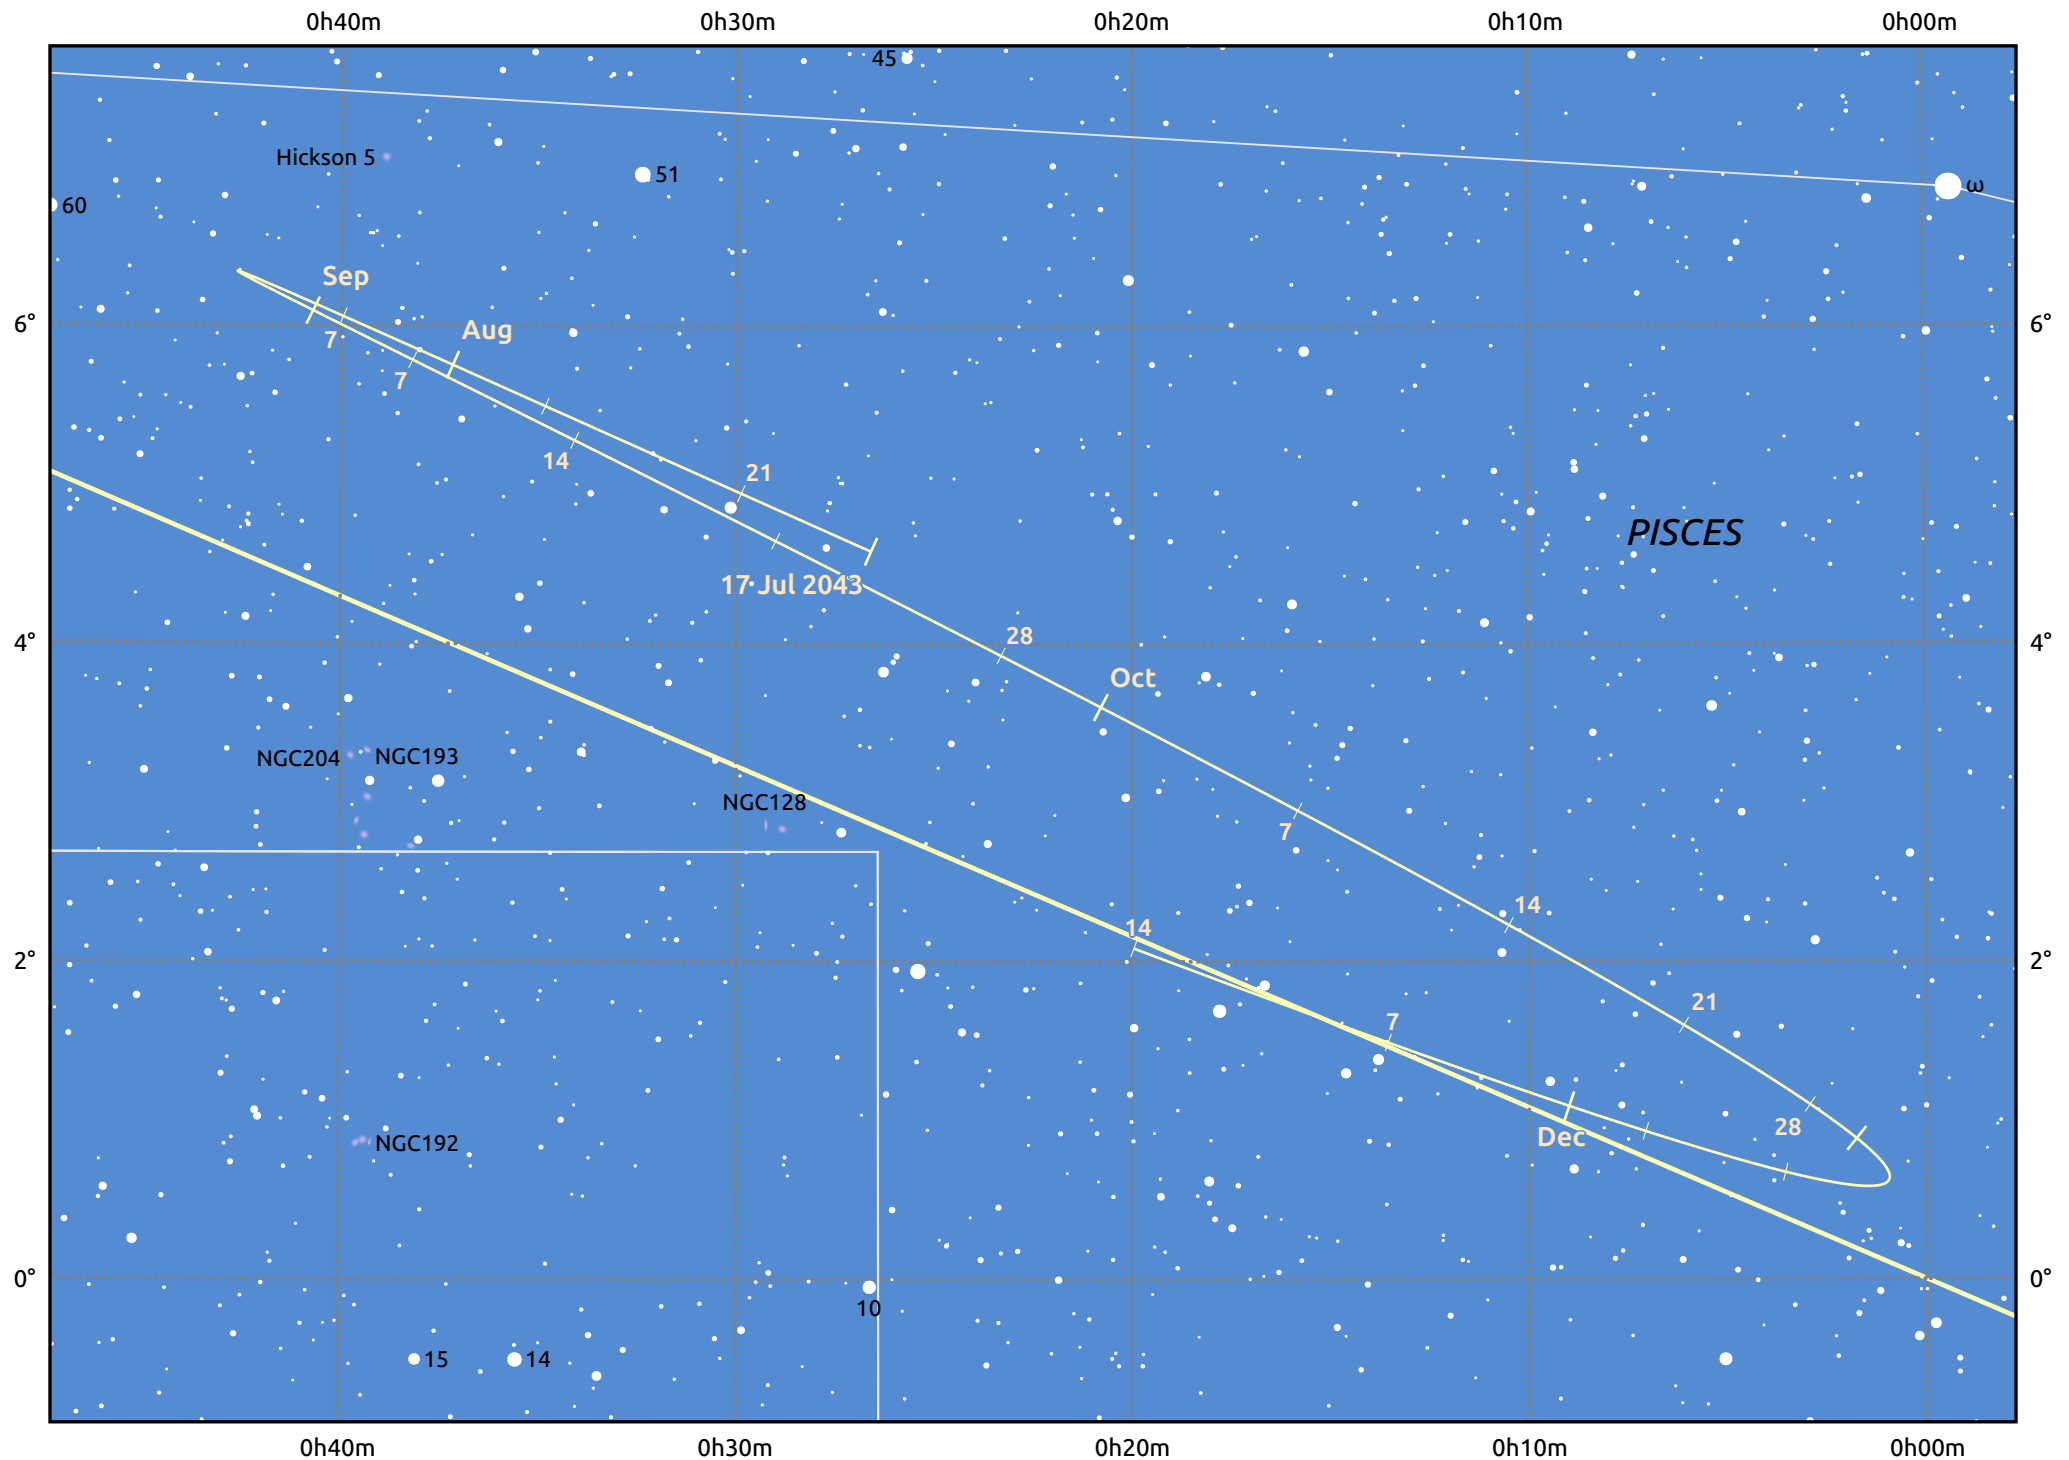

# The path of Asteroid 19 Fortuna around opposition on 30 Sep 2043

© Dominic Ford 2011–2025. Date markers placed at midnight UTC. Downloaded from <https://in-the-sky.org>

Magnitude scale: 11.0 10.0 9.0 8.0 7.0 6.0 5.0 4.0

Ecliptic Plane

Galaxy Bright nebula Open cluster Globular cluster Planetary nebula

Date	Mag	Phase
2043 Aug 1	11.2	95%
2043 Aug 28	10.5	98%
2043 Sep 1	10.4	98%
2043 Sep 28	9.5	100%
2043 Oct 1	9.4	100%
2043 Nov 1	10.3	98%
2043 Nov 6	10.5	97%
2043 Dec 1	11.0	95%