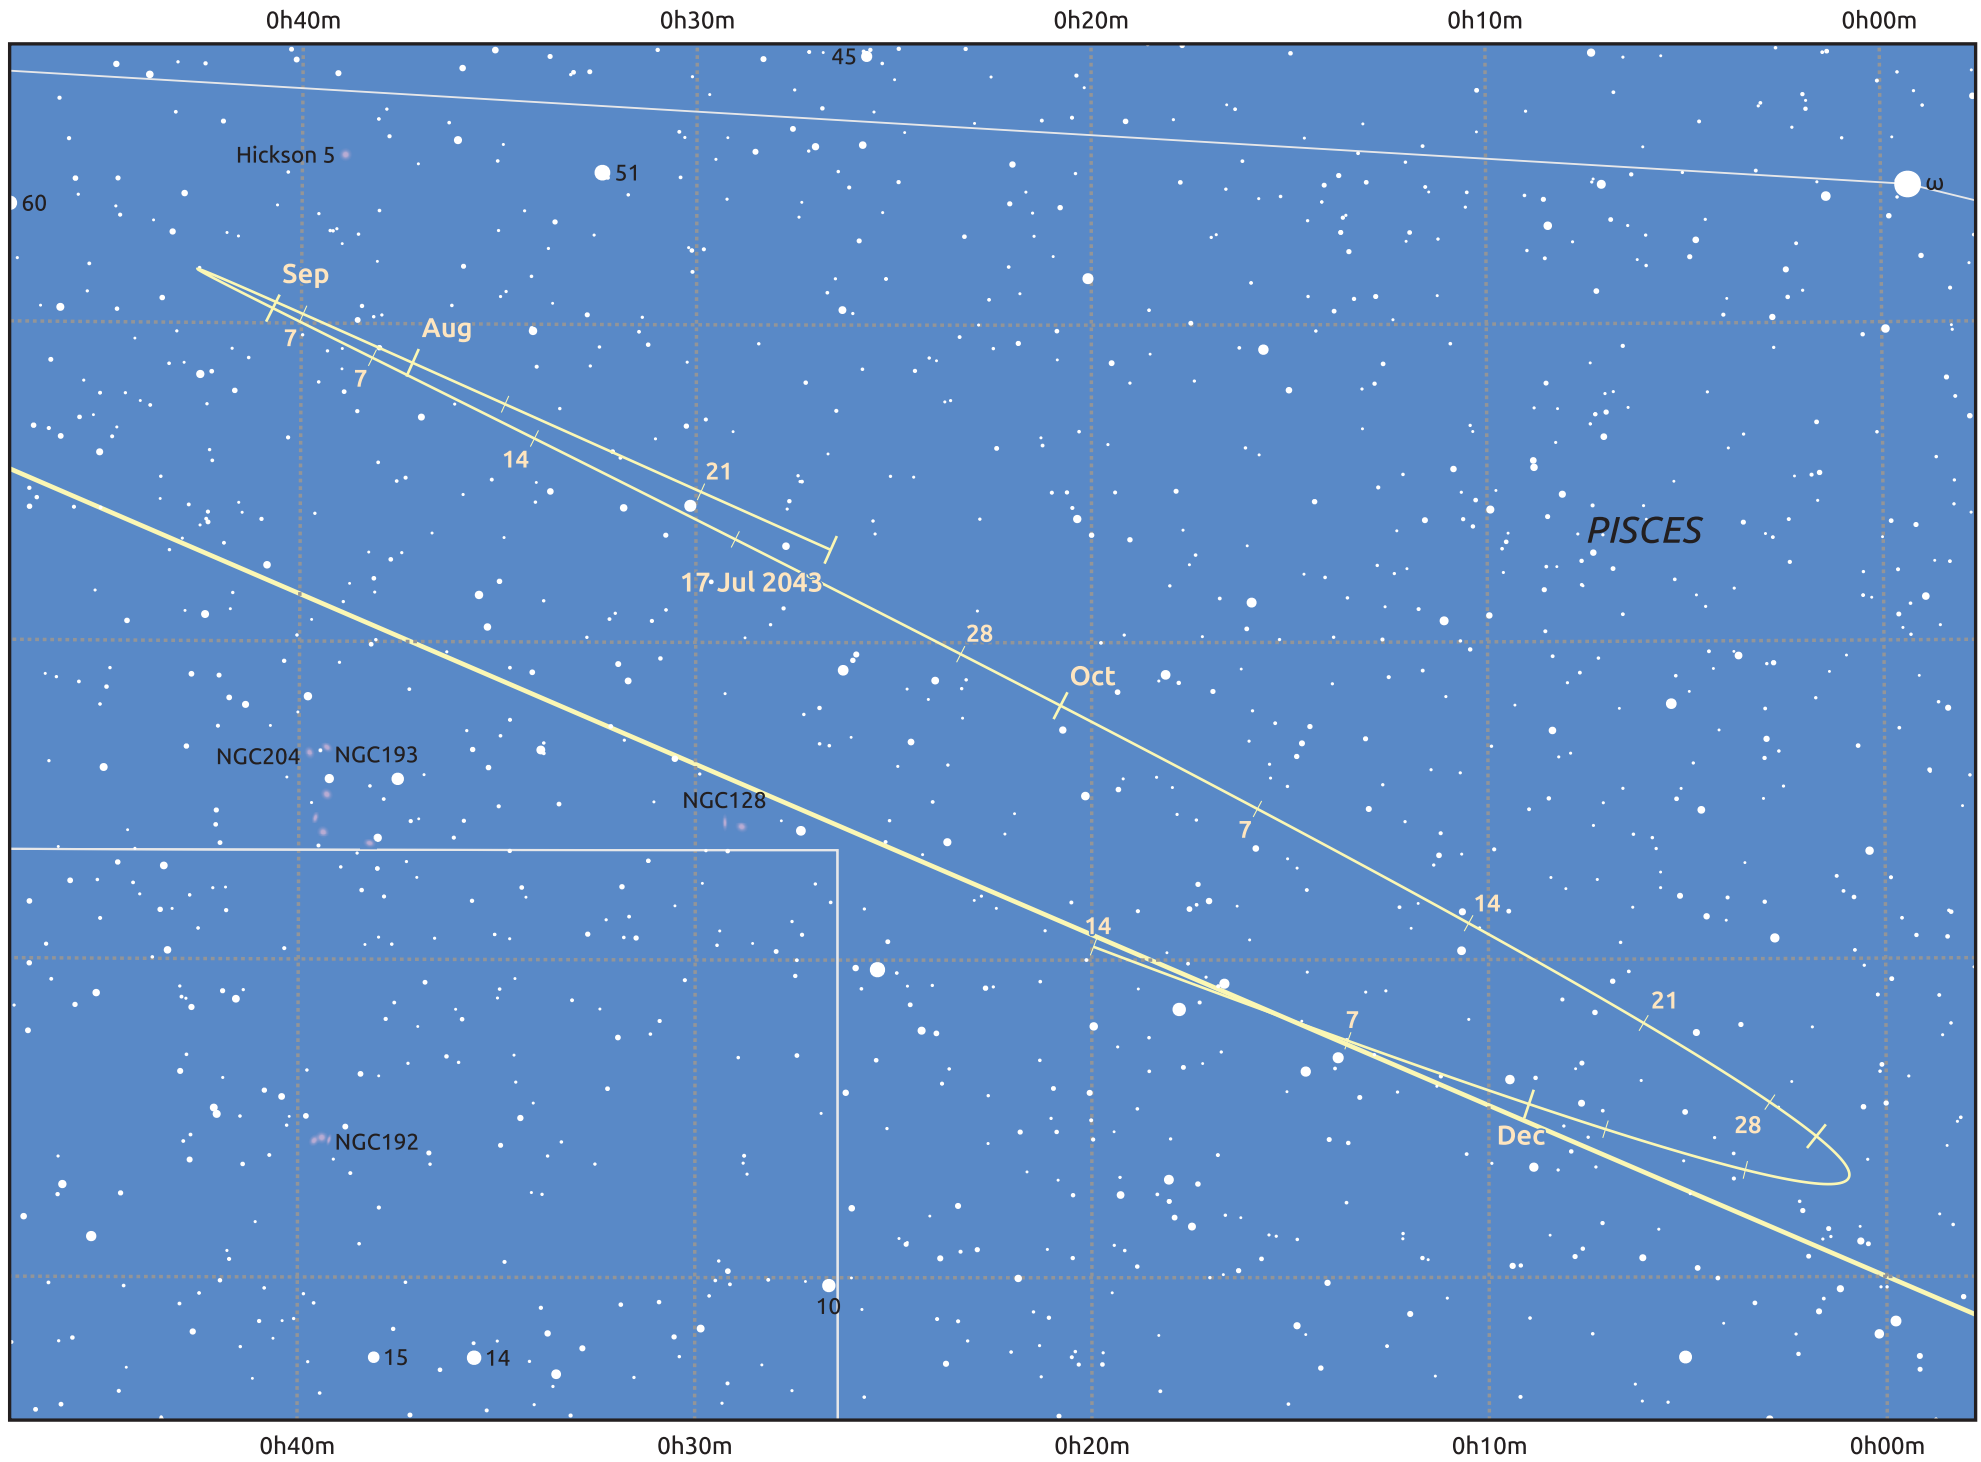

The path of Asteroid 19 Fortuna around opposition on 30 Sep 2043

© Dominic Ford 2011–2025. Date markers placed at midnight UTC. Downloaded from <https://in-the-sky.org>

Magnitude scale: 11.0 10.0 9.0 8.0 7.0 6.0 5.0 4.0

Ecliptic Plane

Galaxy Bright nebula Open cluster Globular cluster Planetary nebula

Date	Mag	Phase
2043 Aug 1	11.2	95%
2043 Aug 28	10.5	98%
2043 Sep 1	10.4	98%
2043 Sep 28	9.5	100%
2043 Oct 1	9.4	100%
2043 Nov 1	10.3	98%
2043 Nov 6	10.5	97%
2043 Dec 1	11.0	95%