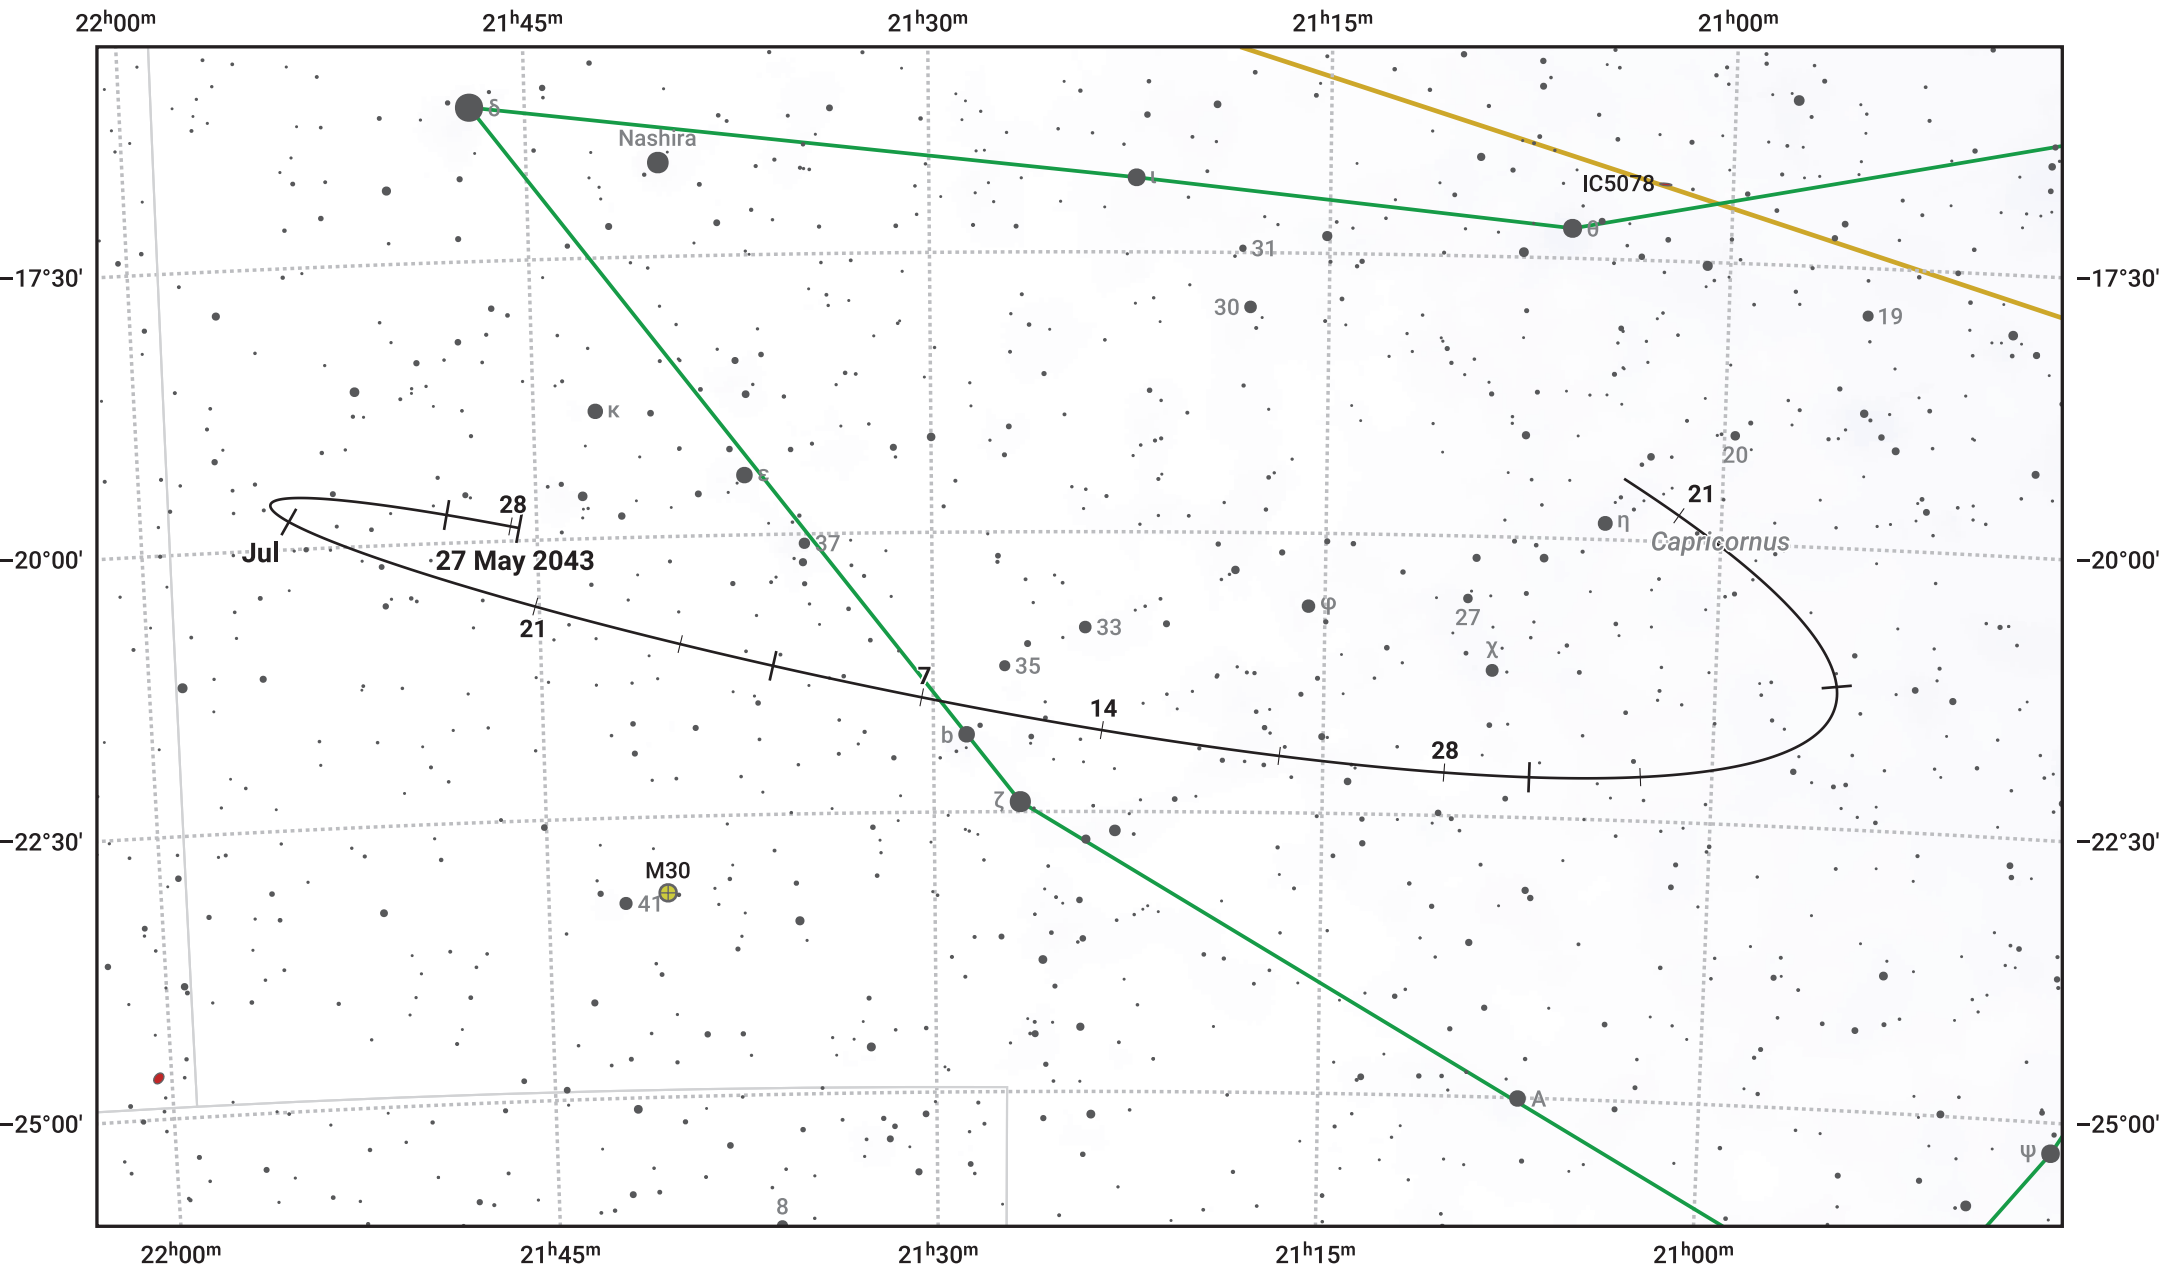

The path of Asteroid 29 Amphitrite around opposition on 10 Aug 2043

© Dominic Ford 2011–2024. Date markers placed at midnight UTC. Downloaded from <https://in-the-sky.org>

Magnitude scale: 10.0 9.0 8.0 7.0 6.0 5.0 4.0 3.0 2.0

— Ecliptic Plane

Galaxy Bright nebula Open cluster Globular cluster

Date	Mag
2043 Jun 1	10.8
2043 Jul 1	10.2
2043 Jul 17	9.9
2043 Aug 1	9.5
2043 Sep 1	9.7
2043 Oct 1	10.3