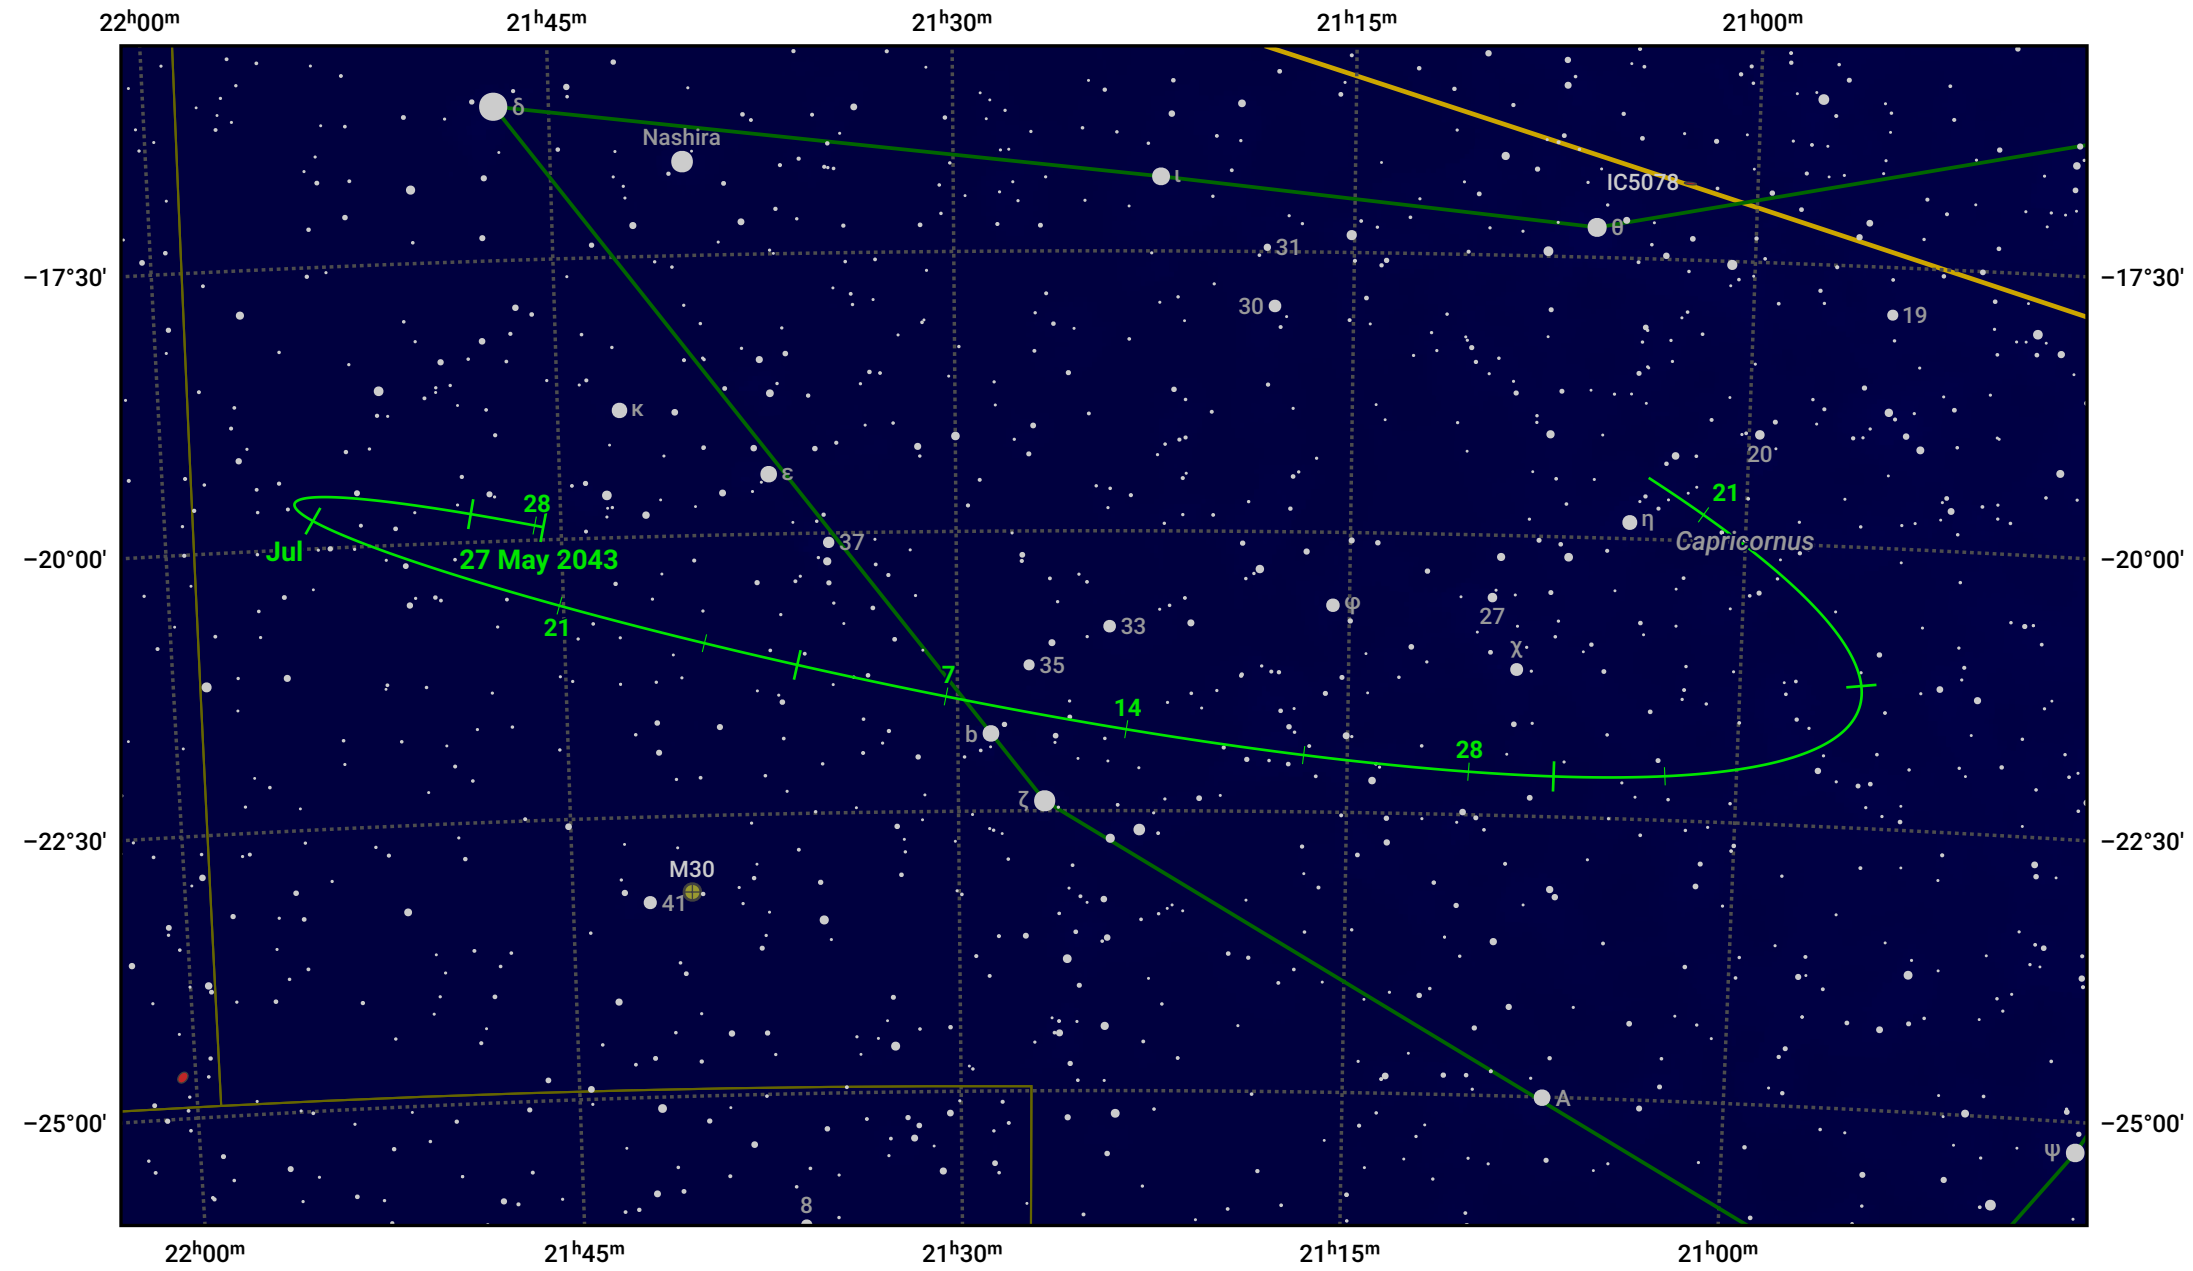

The path of Asteroid 29 Amphitrite around opposition on 10 Aug 2043

© Dominic Ford 2011–2024. Date markers placed at midnight UTC. Downloaded from <https://in-the-sky.org>

Magnitude scale: 10.0 9.0 8.0 7.0 6.0 5.0 4.0 3.0 2.0

— Ecliptic Plane

Galaxy Bright nebula Open cluster Globular cluster

Date	Mag
2043 Jun 1	10.8
2043 Jul 1	10.2
2043 Jul 17	9.9
2043 Aug 1	9.5
2043 Sep 1	9.7
2043 Oct 1	10.3