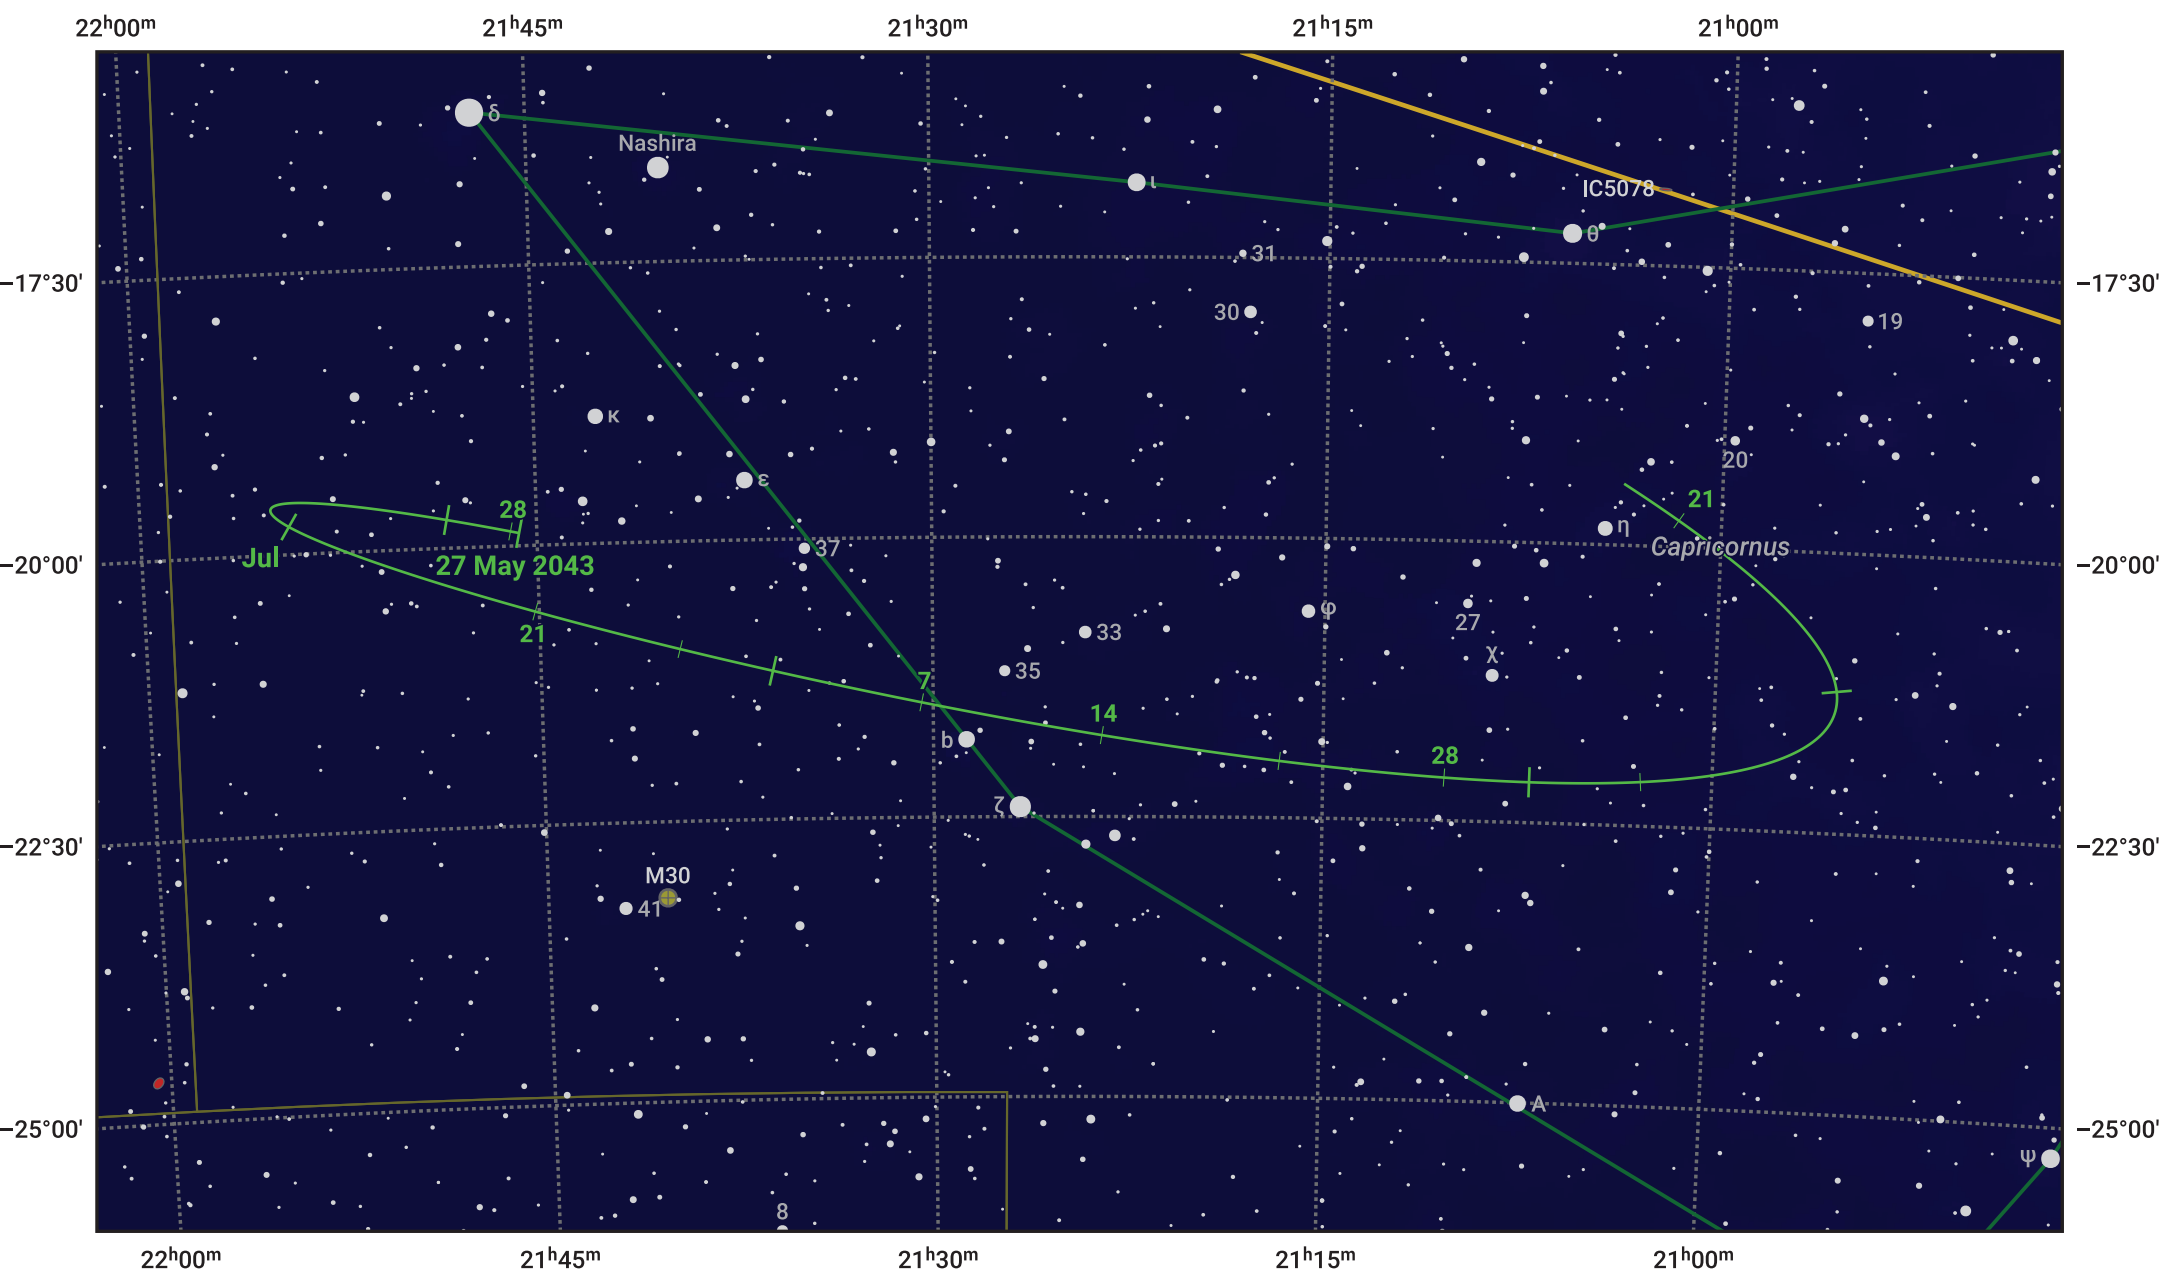

The path of Asteroid 29 Amphitrite around opposition on 10 Aug 2043

© Dominic Ford 2011–2024. Date markers placed at midnight UTC. Downloaded from <https://in-the-sky.org>

Magnitude scale: 10.0 9.0 8.0 7.0 6.0 5.0 4.0 3.0 2.0

— Ecliptic Plane

- Galaxy
- Bright nebula
- Open cluster
- ⊕ Globular cluster

Date	Mag
2043 Jun 1	10.8
2043 Jul 1	10.2
2043 Jul 17	9.9
2043 Aug 1	9.5
2043 Sep 1	9.7
2043 Oct 1	10.3