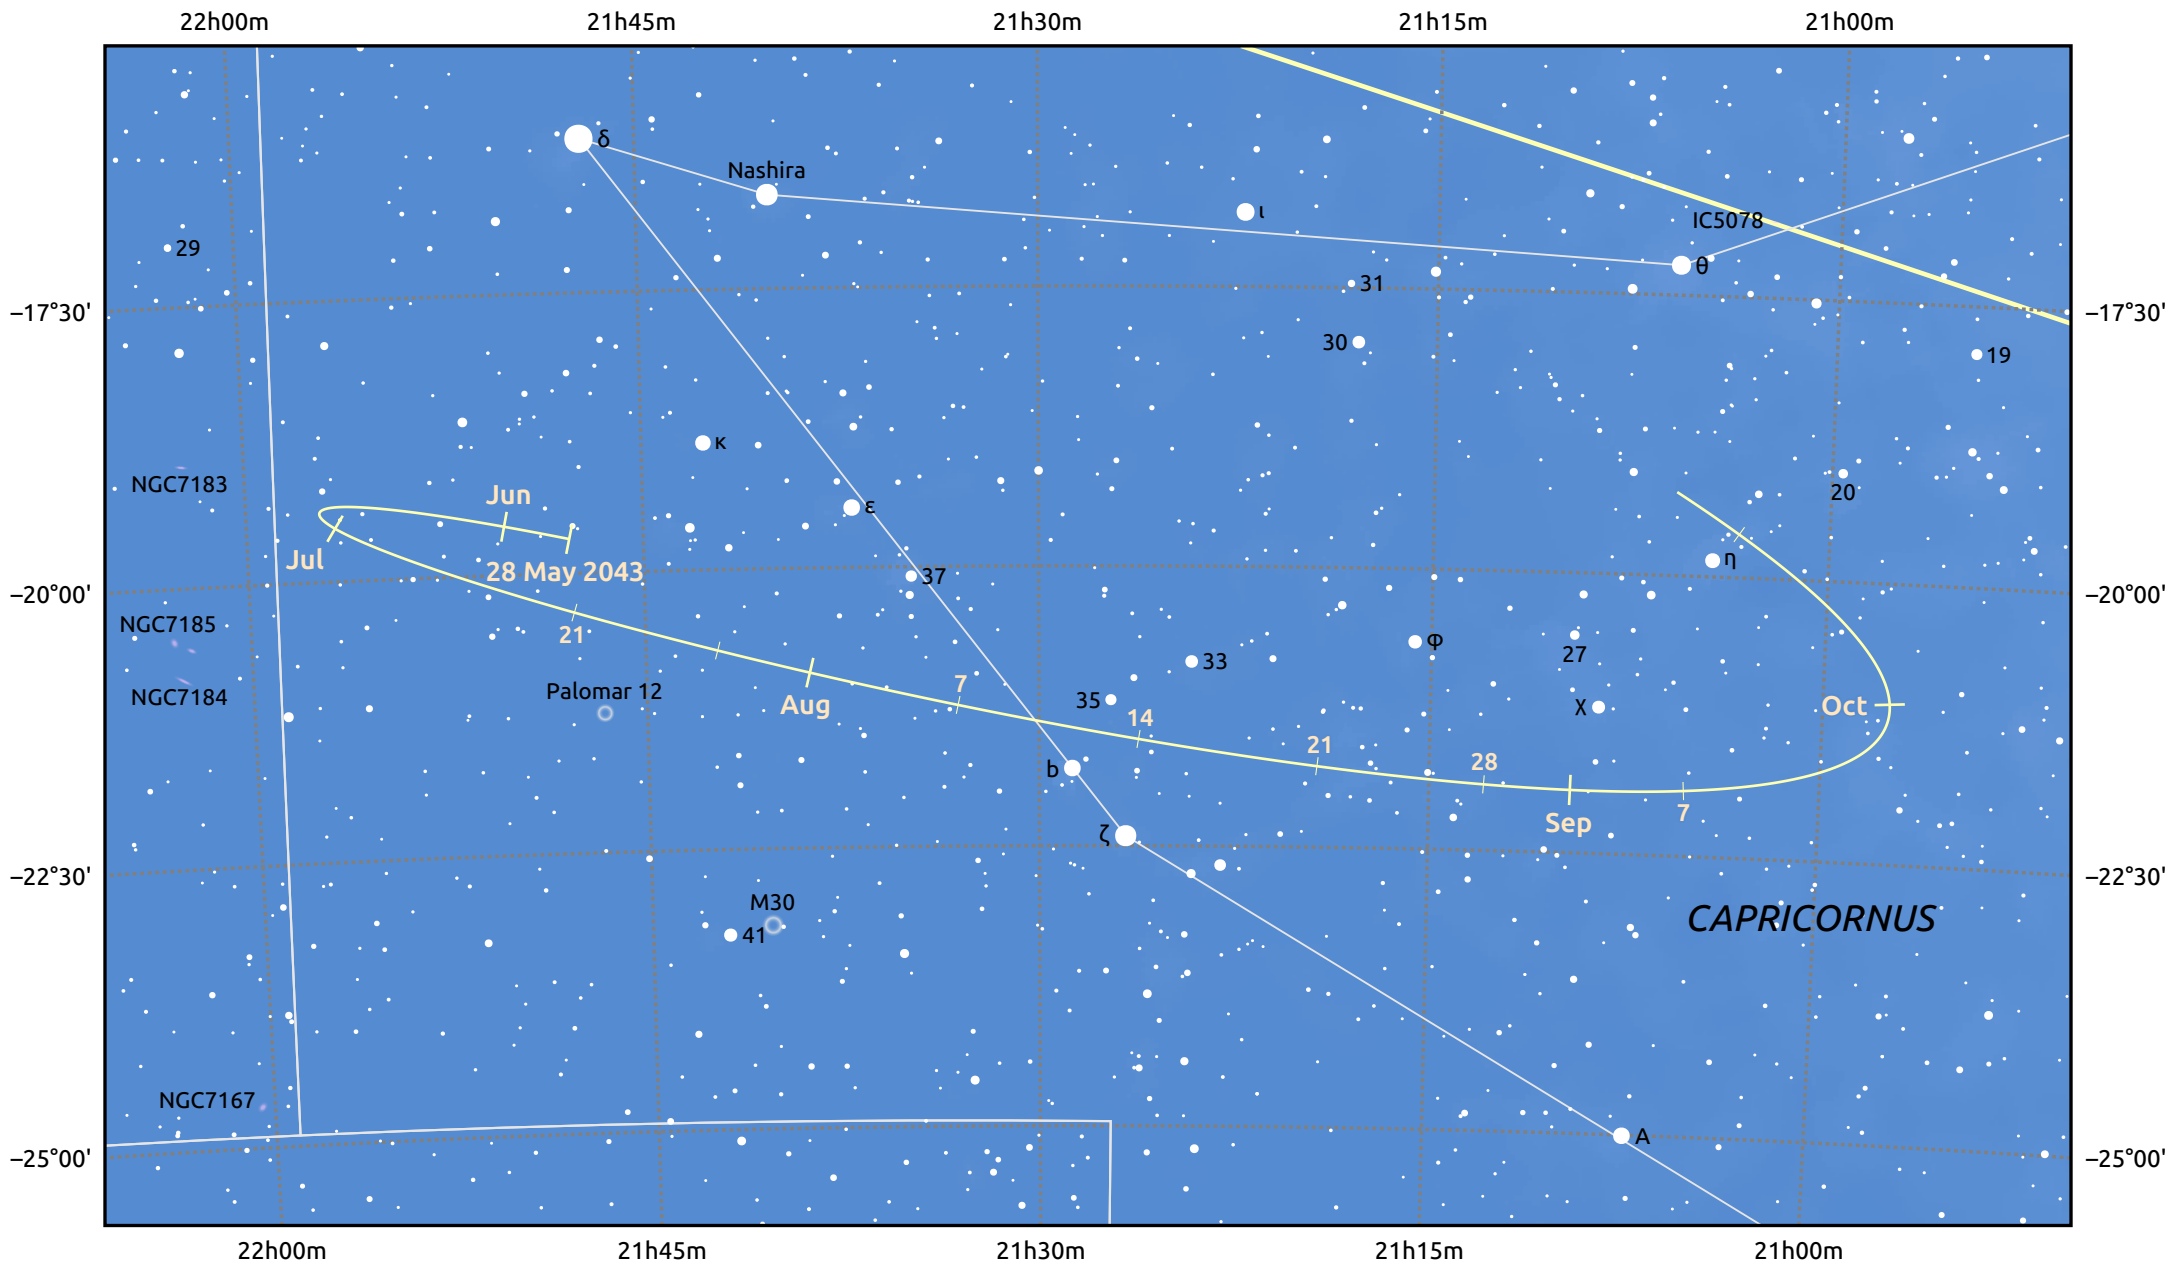

The path of Asteroid 29 Amphitrite around opposition on 11 Aug 2043

© Dominic Ford 2011–2025. Date markers placed at midnight UTC. Downloaded from <https://in-the-sky.org>

Magnitude scale: · 10.0 · 9.0 · 8.0 · 7.0 · 6.0 · 5.0 · 4.0 · 3.0 · 2.0

— Ecliptic Plane

Galaxy Bright nebula Open cluster Globular cluster Planetary nebula

Date	Mag
2043 Jun 1	10.8
2043 Jul 1	10.2
2043 Jul 17	9.8
2043 Aug 1	9.5
2043 Sep 1	9.7
2043 Oct 1	10.3