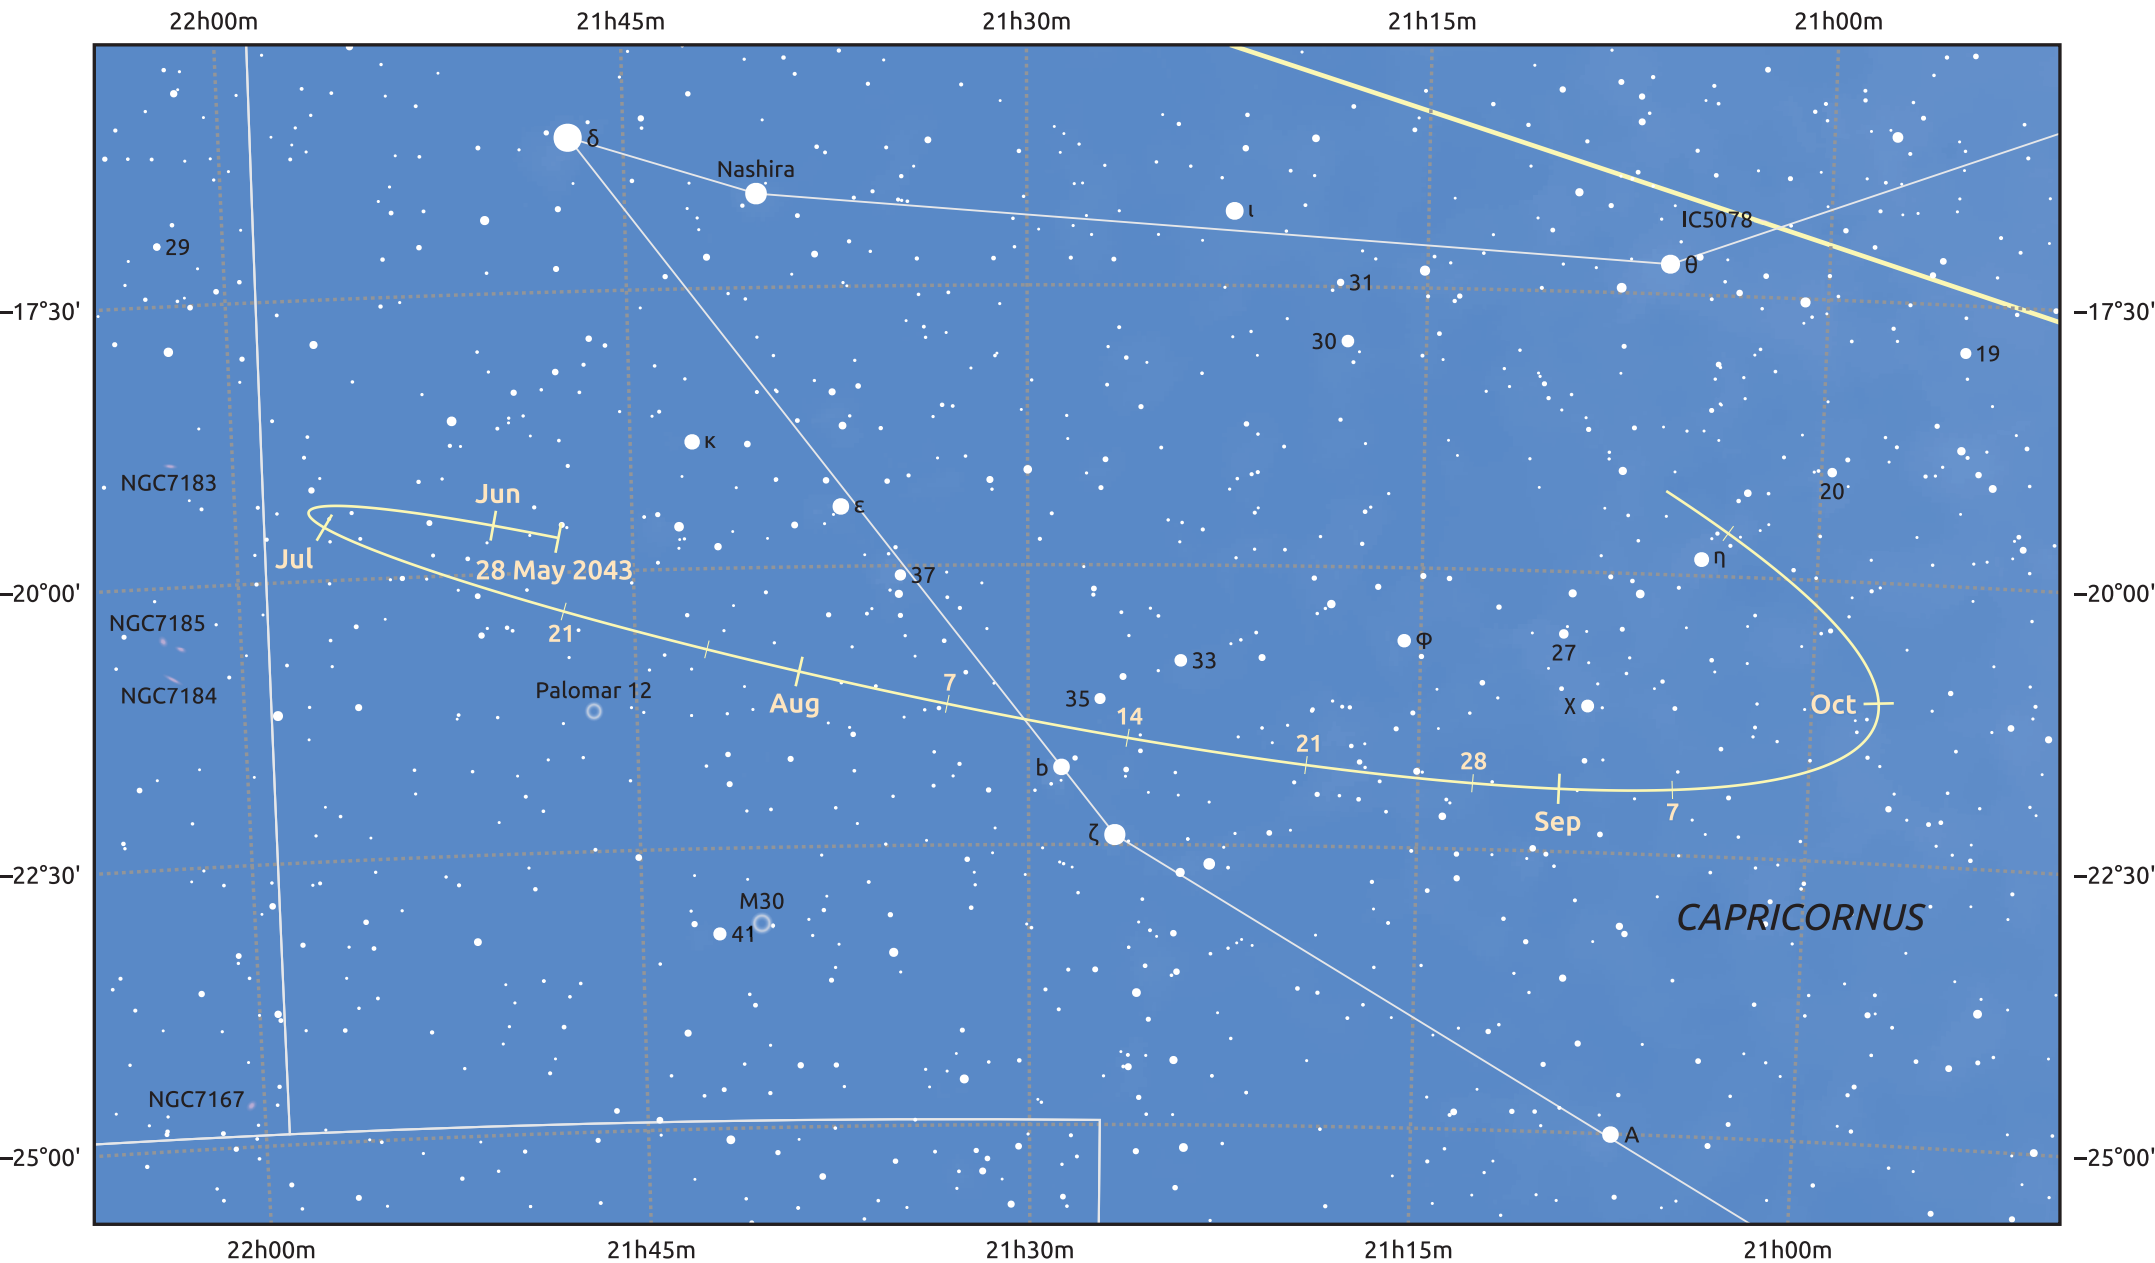

# The path of Asteroid 29 Amphitrite around opposition on 11 Aug 2043

© Dominic Ford 2011–2025. Date markers placed at midnight UTC. Downloaded from <https://in-the-sky.org>

Magnitude scale: ● 10.0 ● 9.0 ● 8.0 ● 7.0 ● 6.0 ● 5.0 ● 4.0 ● 3.0 ● 2.0

— Ecliptic Plane

Galaxy    Bright nebula    Open cluster    Globular cluster    Planetary nebula

Date	Mag
2043 Jun 1	10.8
2043 Jul 1	10.2
2043 Jul 17	9.8
2043 Aug 1	9.5
2043 Sep 1	9.7
2043 Oct 1	10.3