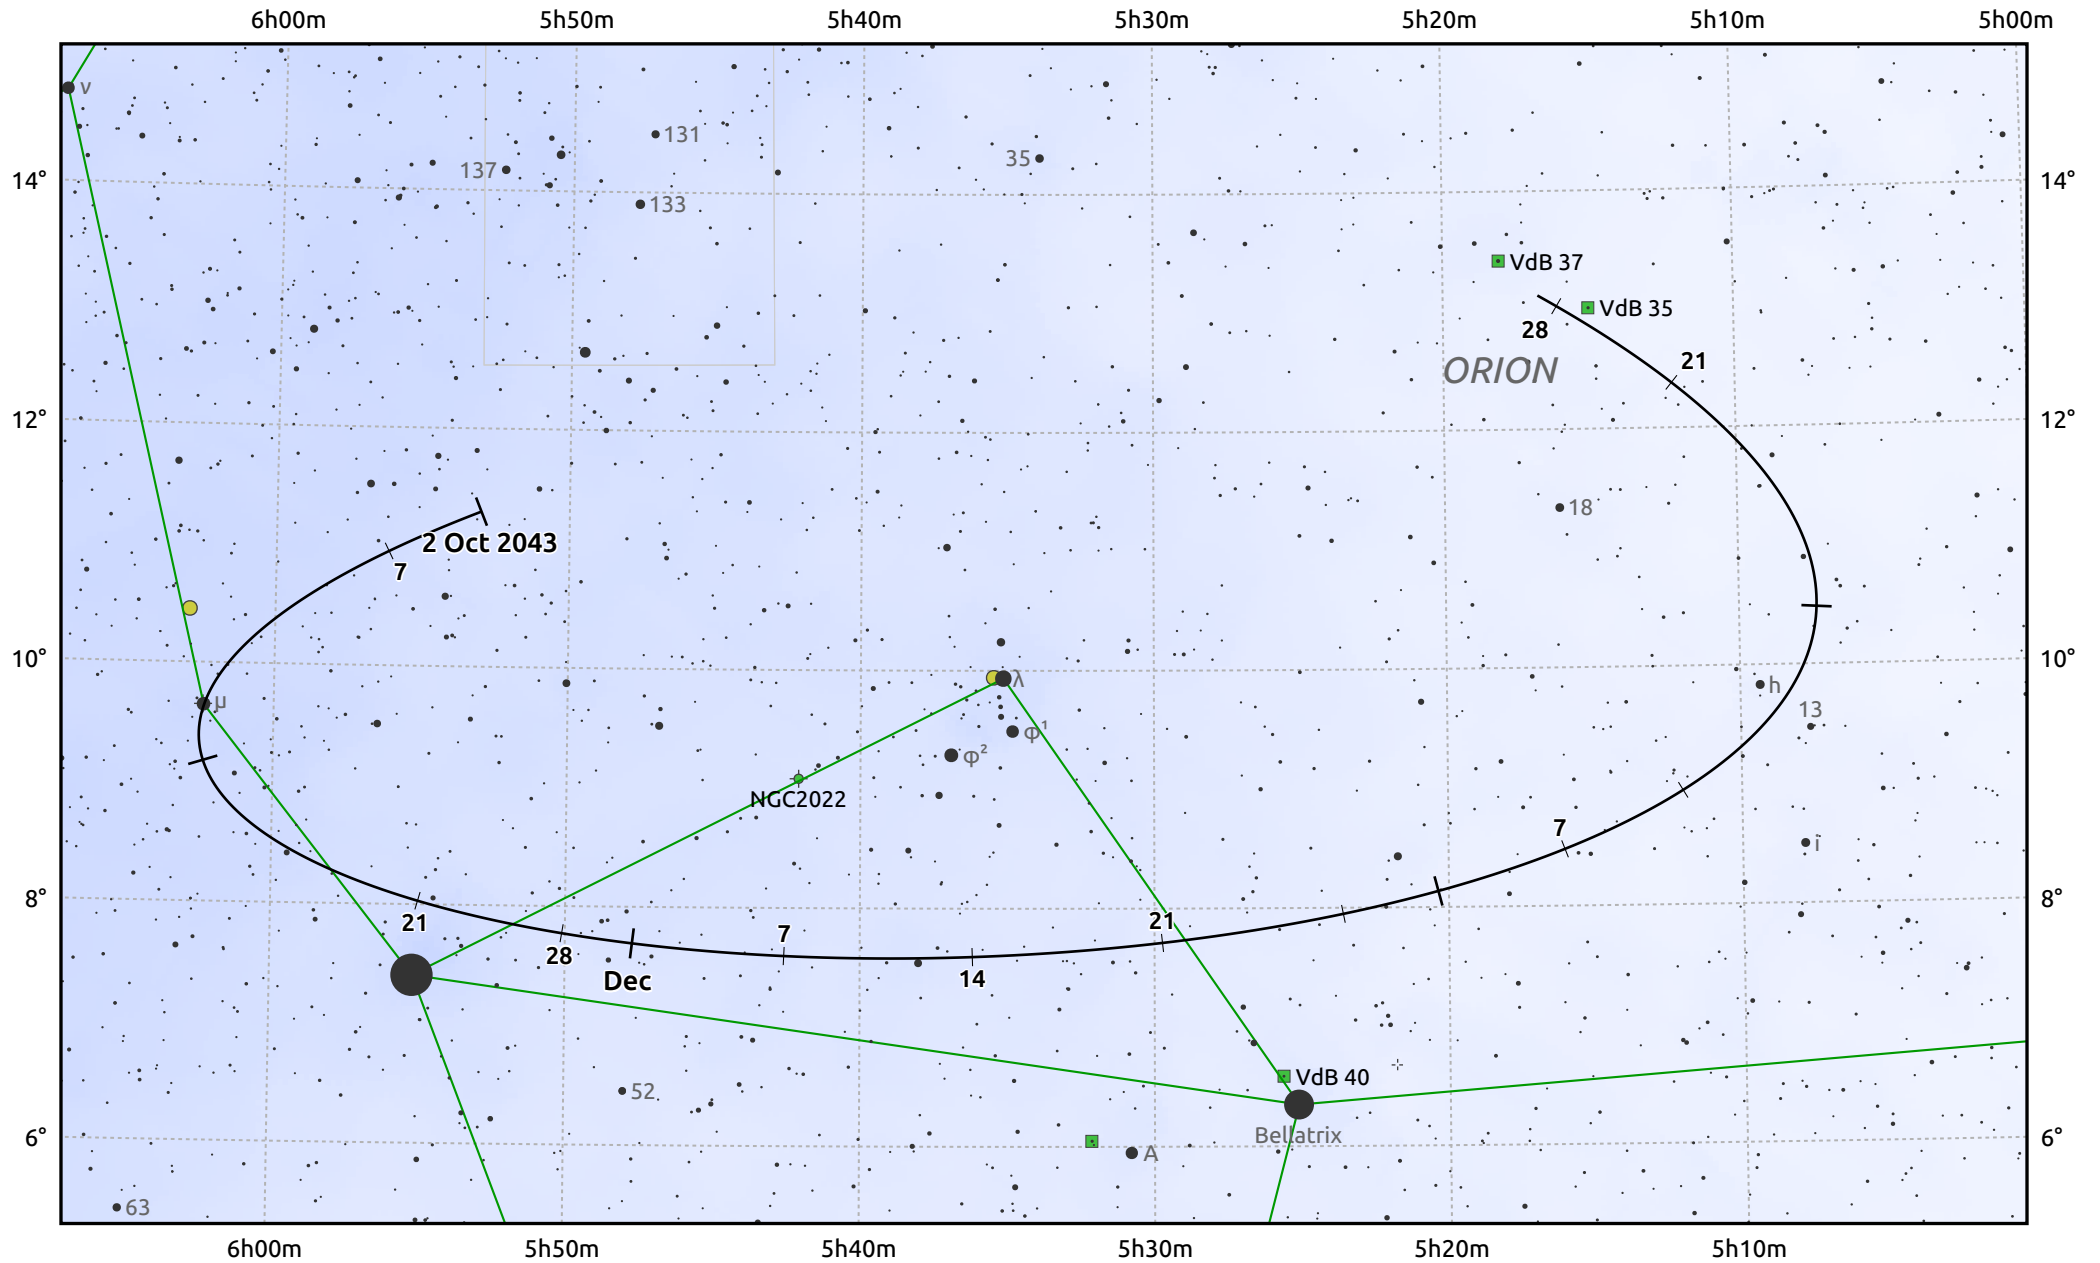

The path of Asteroid 39 Laetitia around opposition on 16 Dec 2043

© Dominic Ford 2011–2026. Date markers placed at midnight UTC. Downloaded from <https://in-the-sky.org>

Magnitude scale: 10.0 9.0 8.0 7.0 6.0 5.0 4.0 3.0 2.0 1.0 0.0

— Ecliptic Plane

Galaxy Bright nebula Open cluster Globular cluster Planetary nebula

Date	Mag
2043 Nov 1	10.4
2043 Dec 1	9.8
2043 Dec 3	9.8
2044 Jan 1	9.9
2044 Feb 1	10.6
2044 Feb 13	10.8