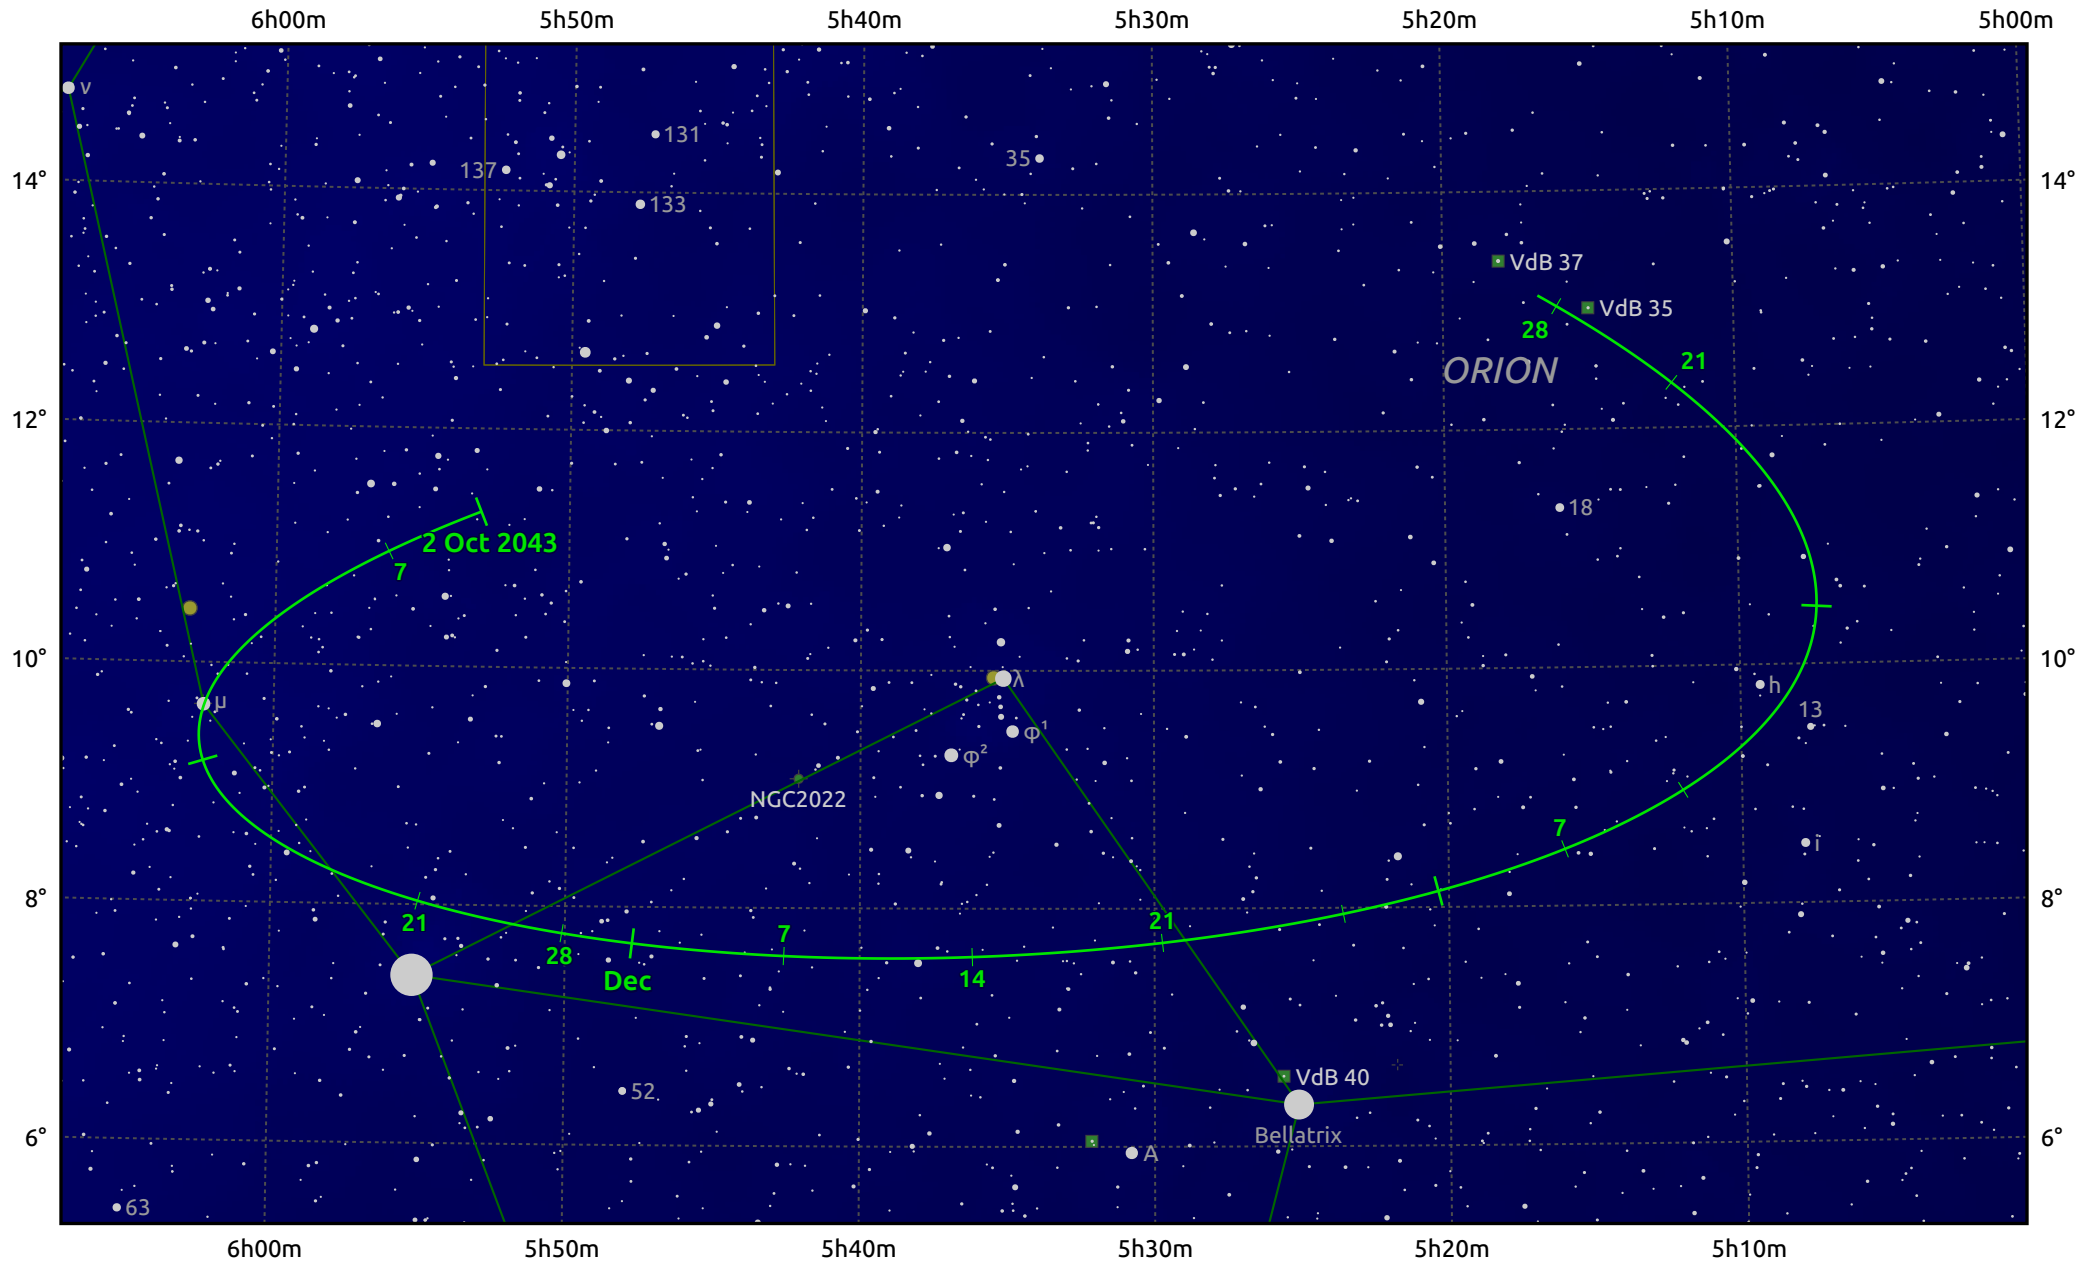

The path of Asteroid 39 Laetitia around opposition on 16 Dec 2043

© Dominic Ford 2011–2026. Date markers placed at midnight UTC. Downloaded from <https://in-the-sky.org>

Magnitude scale: 10.0 9.0 8.0 7.0 6.0 5.0 4.0 3.0 2.0 1.0 0.0

— Ecliptic Plane

Galaxy Bright nebula Open cluster Globular cluster Planetary nebula

Date	Mag
2043 Nov 1	10.4
2043 Dec 1	9.8
2043 Dec 3	9.8
2044 Jan 1	9.9
2044 Feb 1	10.6
2044 Feb 13	10.8