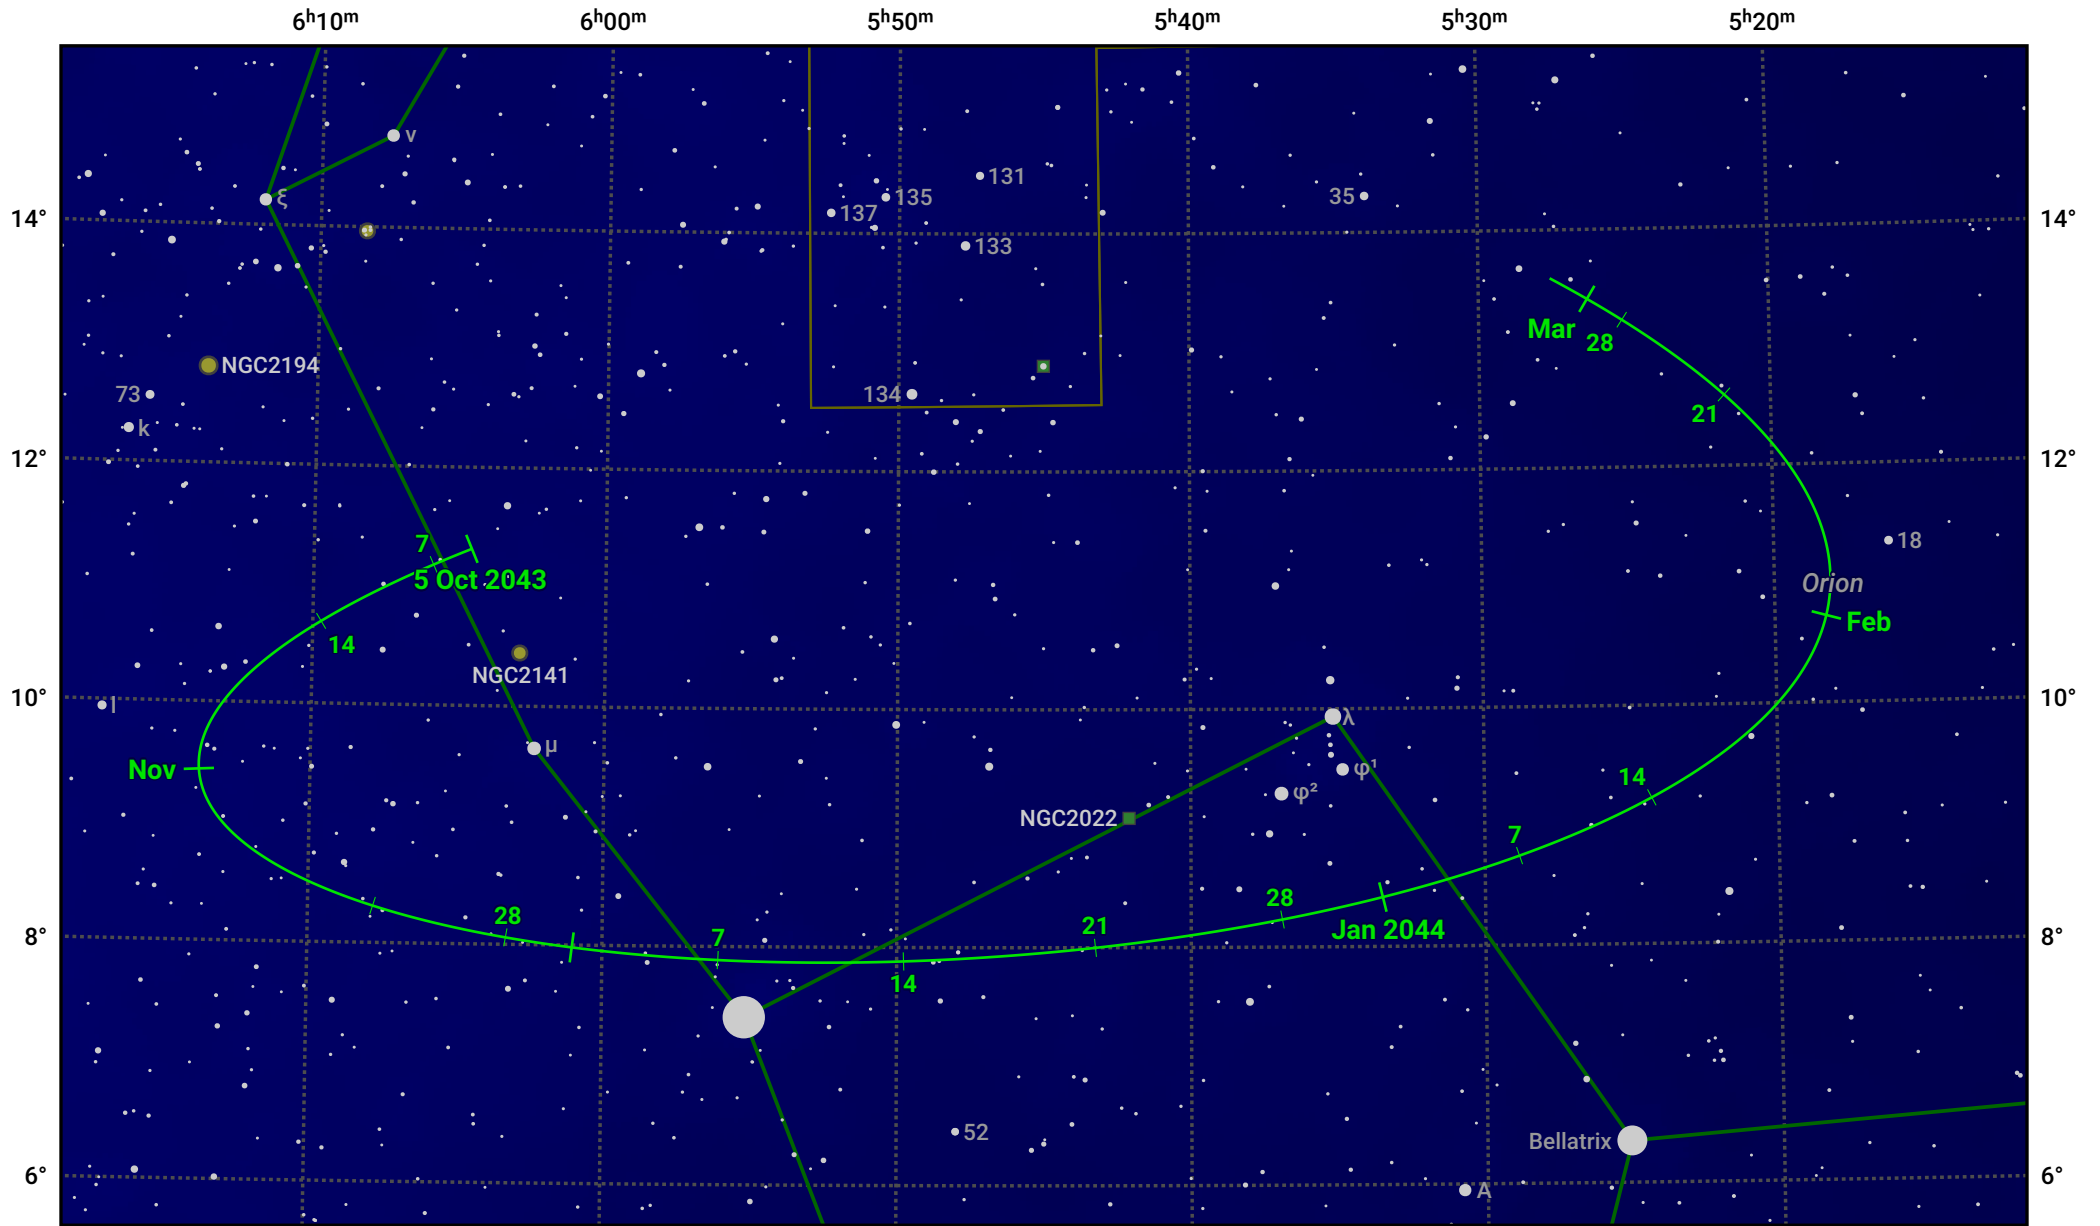

# The path of Asteroid 39 Laetitia around opposition on 19 Dec 2043

© Dominic Ford 2011–2024. Date markers placed at midnight UTC. Downloaded from <https://in-the-sky.org>

Magnitude scale: · 9.0 · 8.0 · 7.0 · 6.0 · 5.0 · 4.0 · 3.0 · 2.0 · 1.0 · 0.0

— Ecliptic Plane

● Galaxy ■ Bright nebula ● Open cluster ● Globular cluster

Date	Mag
2043 Nov 1	10.4
2043 Dec 1	9.9
2043 Dec 6	9.8
2044 Jan 1	9.9
2044 Feb 1	10.6
2044 Feb 15	10.8
2044 Mar 1	11.1