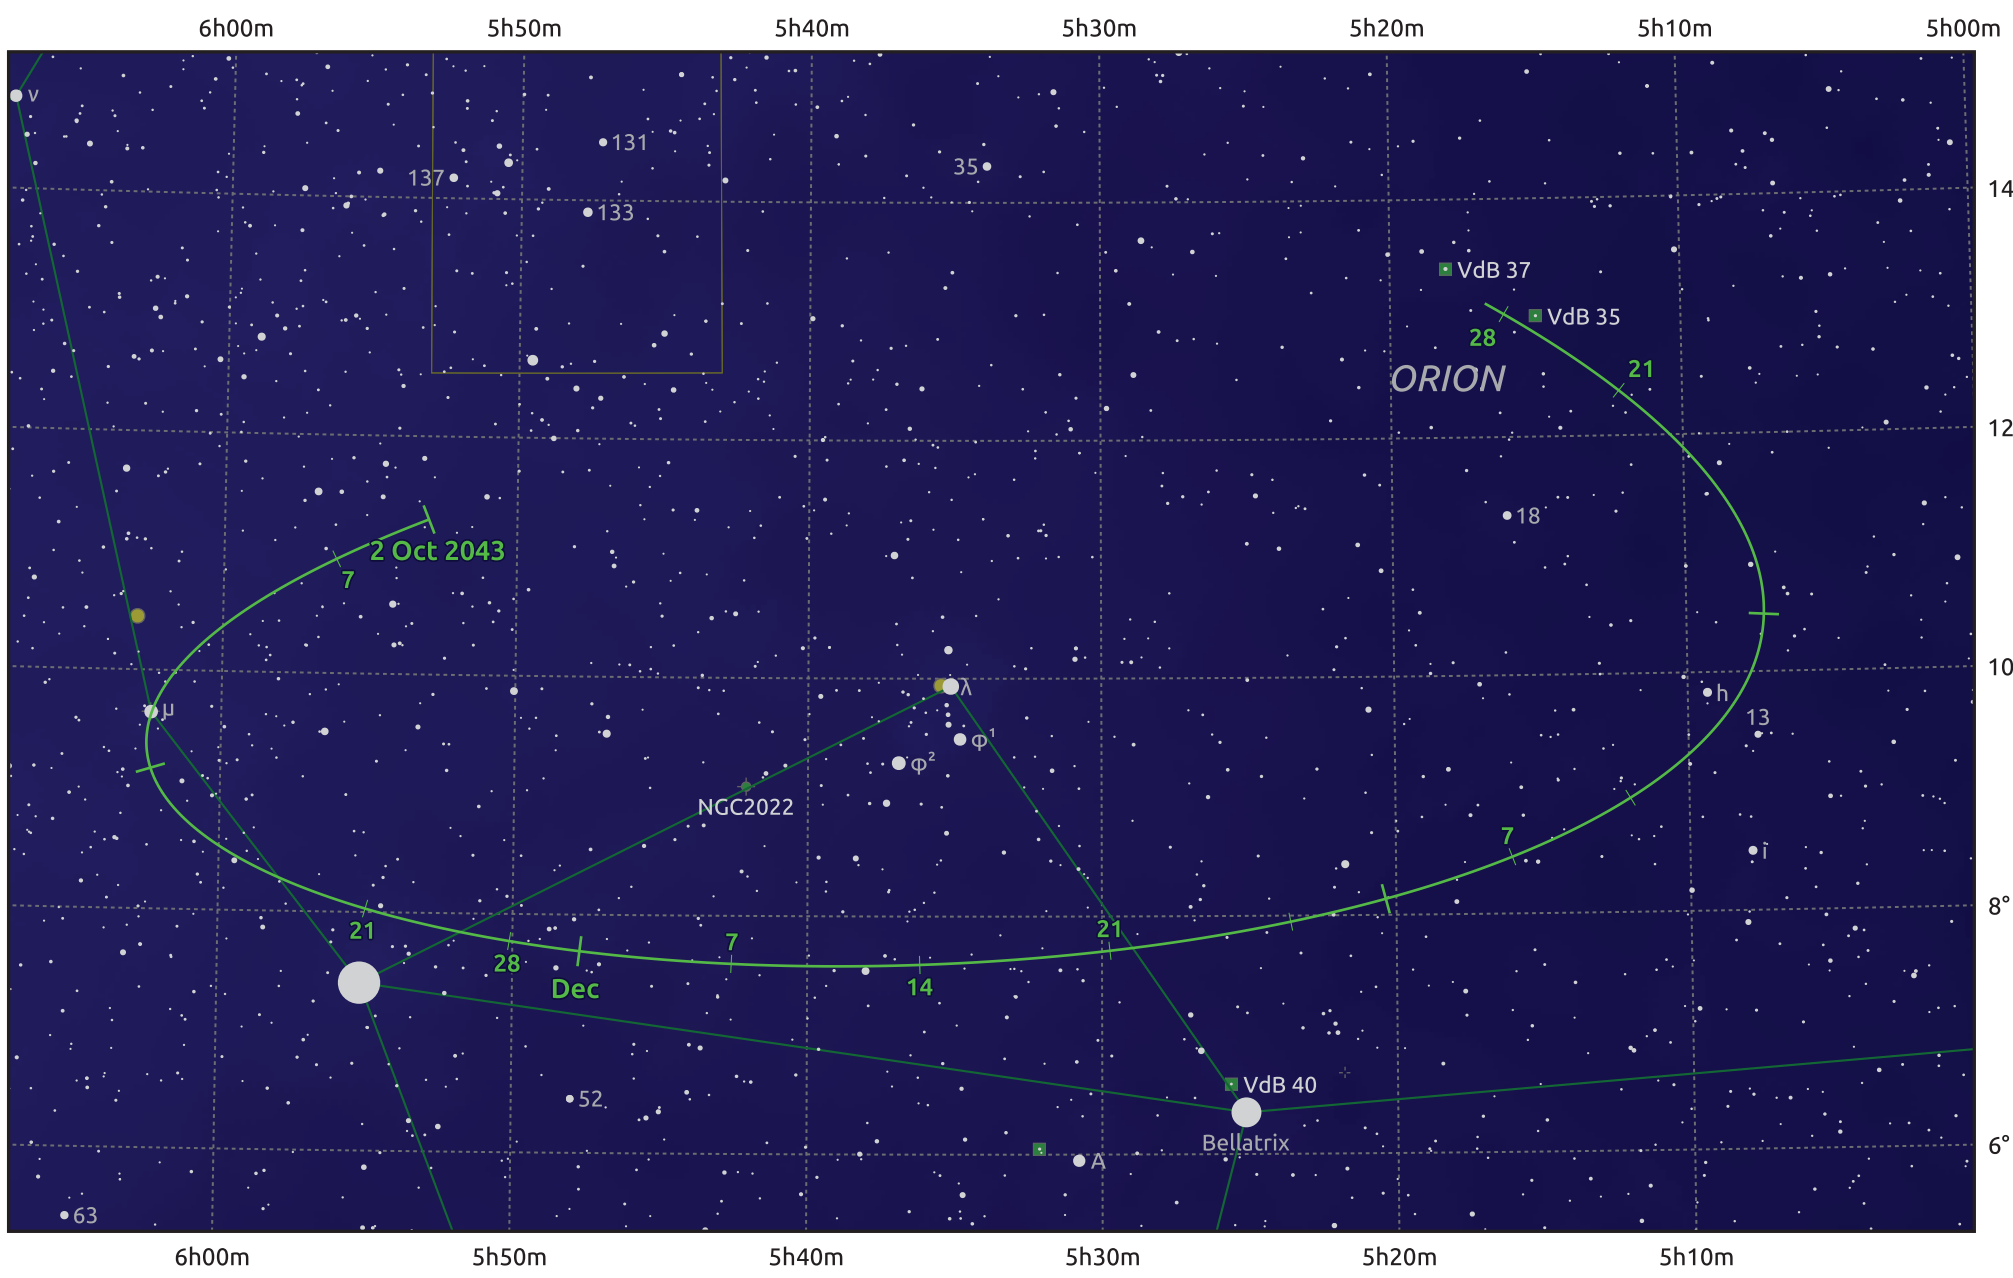

The path of Asteroid 39 Laetitia around opposition on 16 Dec 2043

© Dominic Ford 2011–2026. Date markers placed at midnight UTC. Downloaded from <https://in-the-sky.org>

Magnitude scale: 10.0 9.0 8.0 7.0 6.0 5.0 4.0 3.0 2.0 1.0 0.0

— Ecliptic Plane

- Galaxy
- Bright nebula
- Open cluster
- Globular cluster
- ◆ Planetary nebula

Date	Mag
2043 Nov 1	10.4
2043 Dec 1	9.8
2043 Dec 3	9.8
2044 Jan 1	9.9
2044 Feb 1	10.6
2044 Feb 13	10.8