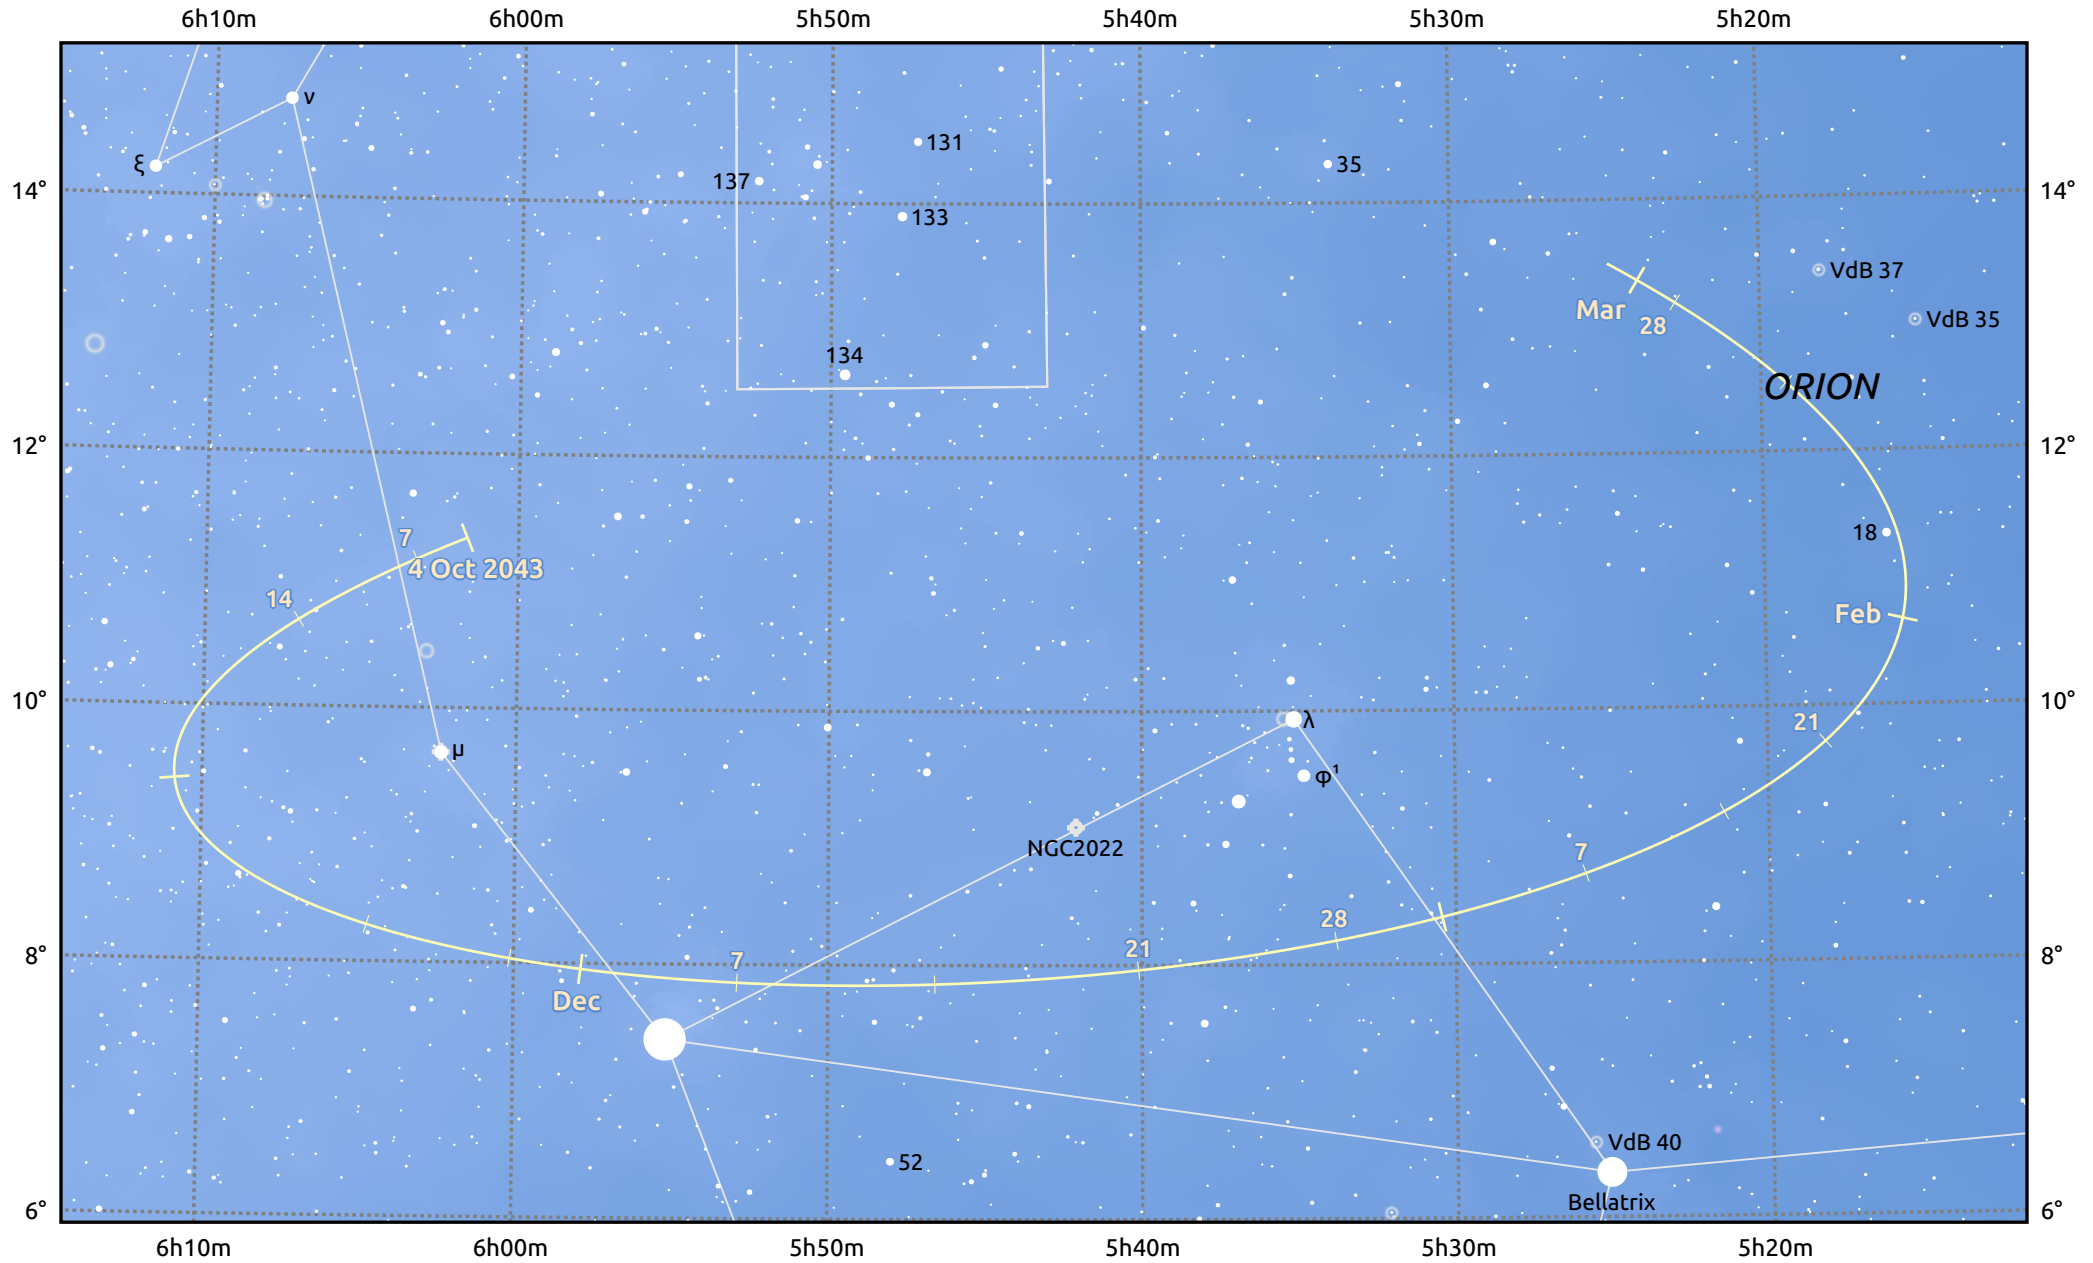

The path of Asteroid 39 Laetitia around opposition on 18 Dec 2043

© Dominic Ford 2011–2025. Date markers placed at midnight UTC. Downloaded from <https://in-the-sky.org>

Magnitude scale: 10.0 9.0 8.0 7.0 6.0 5.0 4.0 3.0 2.0 1.0 0.0

Ecliptic Plane

Galaxy Bright nebula Open cluster Globular cluster Planetary nebula

Date	Mag
2043 Nov 1	10.4
2043 Dec 1	9.9
2043 Dec 5	9.8
2044 Jan 1	9.9
2044 Feb 1	10.6
2044 Feb 15	10.8
2044 Mar 1	11.1