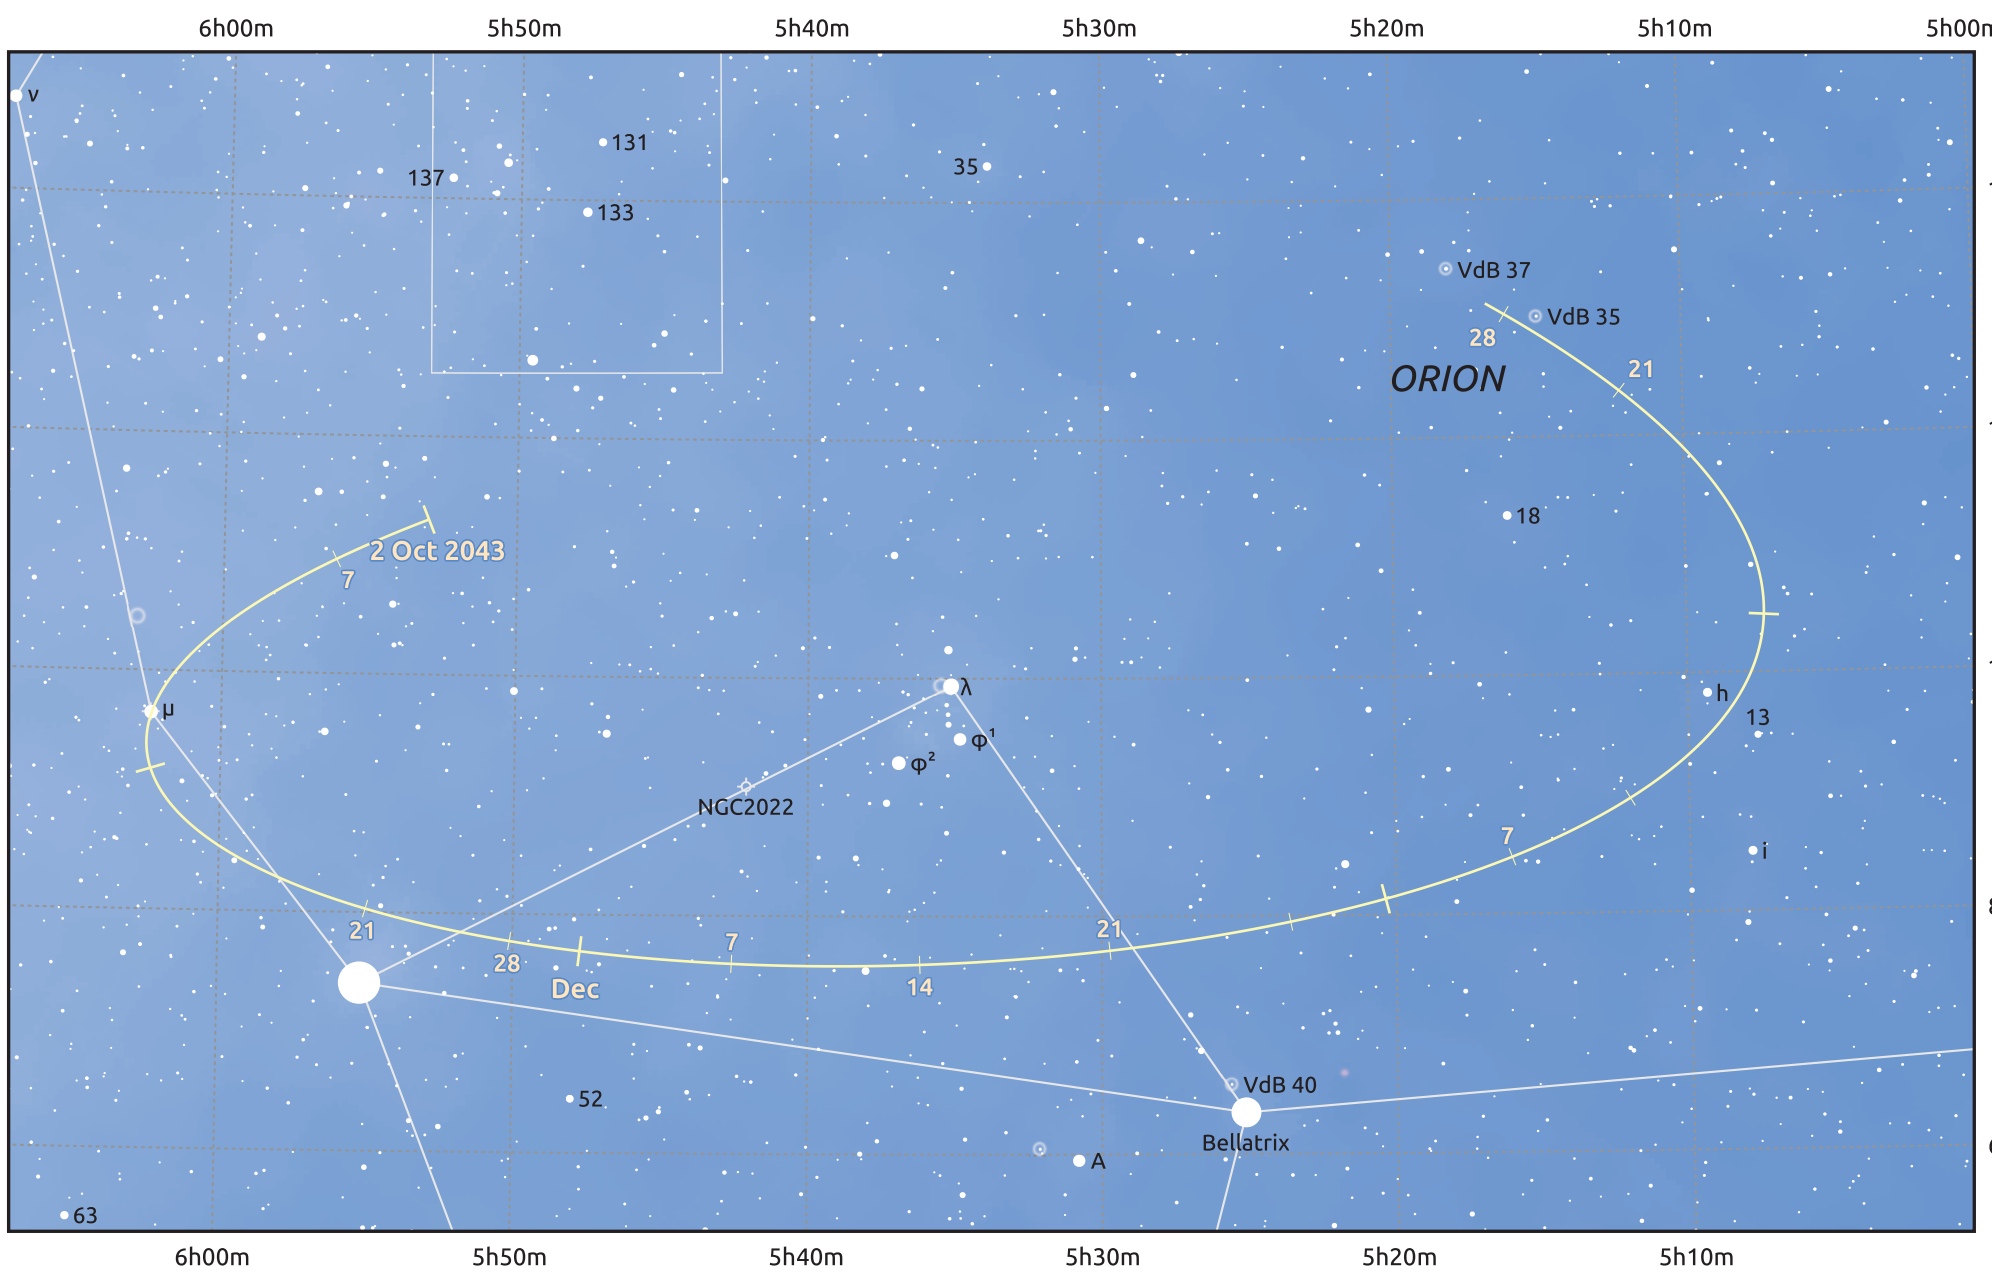

# The path of Asteroid 39 Laetitia around opposition on 16 Dec 2043

© Dominic Ford 2011–2026. Date markers placed at midnight UTC. Downloaded from <https://in-the-sky.org>

Magnitude scale: 10.0 9.0 8.0 7.0 6.0 5.0 4.0 3.0 2.0 1.0 0.0

— Ecliptic Plane

- Galaxy
- Bright nebula
- Open cluster
- Globular cluster
- Planetary nebula

Date	Mag
2043 Nov 1	10.4
2043 Dec 1	9.8
2043 Dec 3	9.8
2044 Jan 1	9.9
2044 Feb 1	10.6
2044 Feb 13	10.8