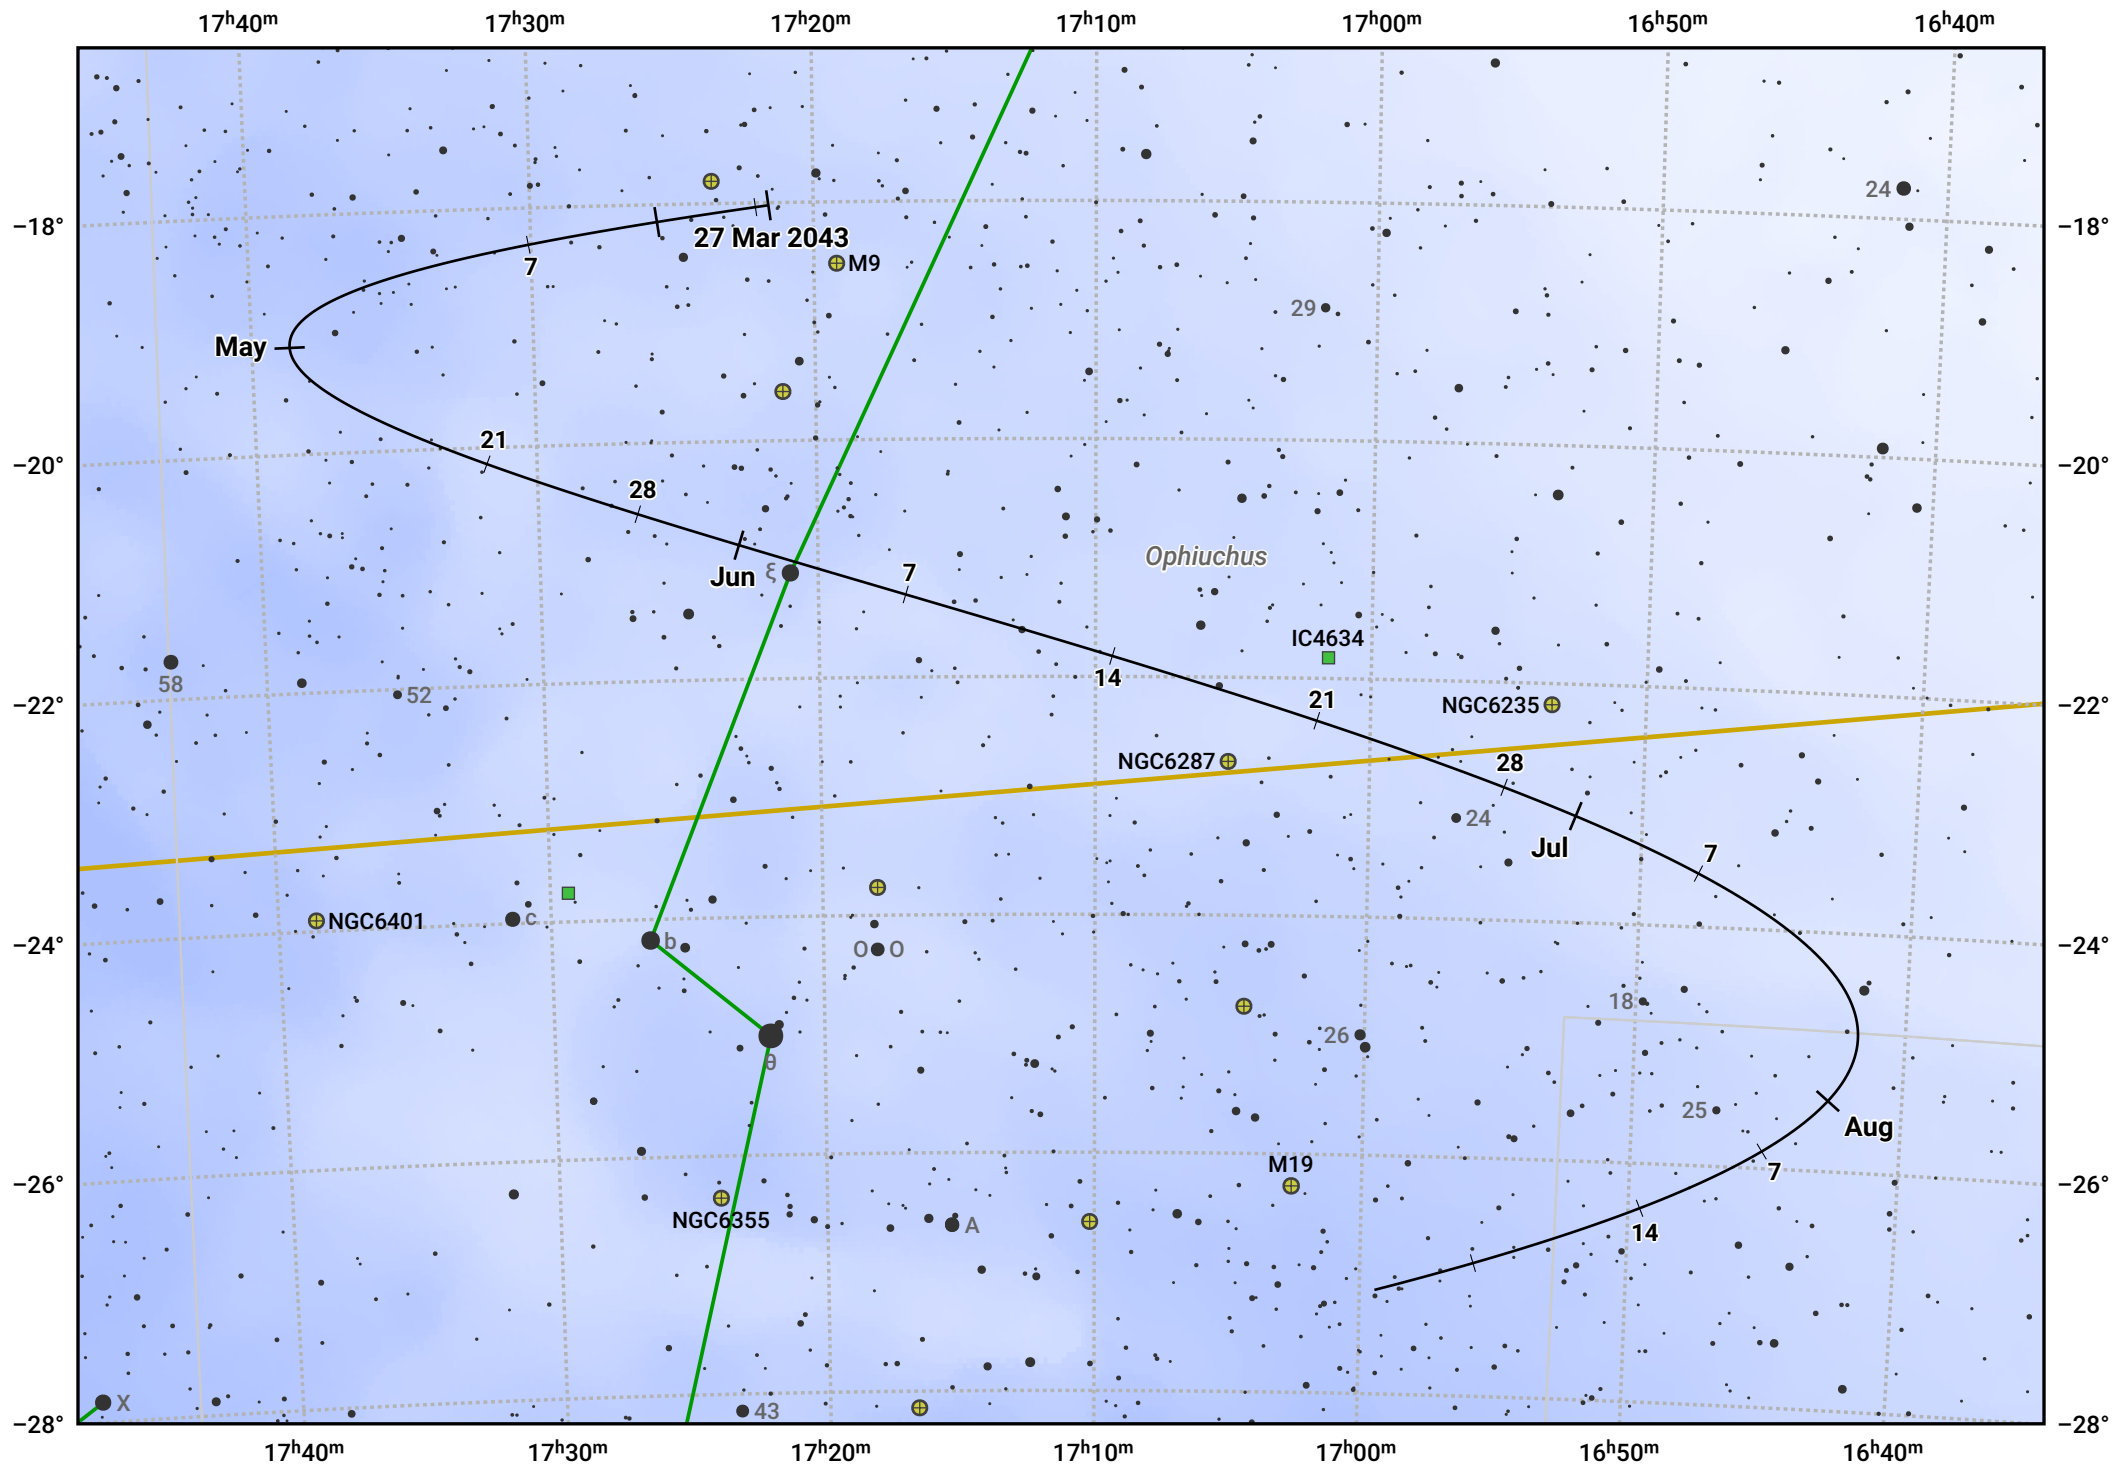

The path of Asteroid 42 Isis around opposition on 10 Jun 2043

© Dominic Ford 2011–2024. Date markers placed at midnight UTC. Downloaded from <https://in-the-sky.org>

Magnitude scale: 10.0 9.0 8.0 7.0 6.0 5.0 4.0 3.0

— Ecliptic Plane

● Galaxy
 ■ Bright nebula
 ● Open cluster
 ⊕ Globular cluster

Date	Mag	Phase
2043 Apr 1	11.9	96%
2043 May 1	11.1	97%
2043 May 6	10.9	98%
2043 Jun 1	10.1	100%
2043 Jun 5	9.9	100%
2043 Jul 1	10.2	99%
2043 Aug 1	10.9	95%
2043 Aug 3	10.9	95%