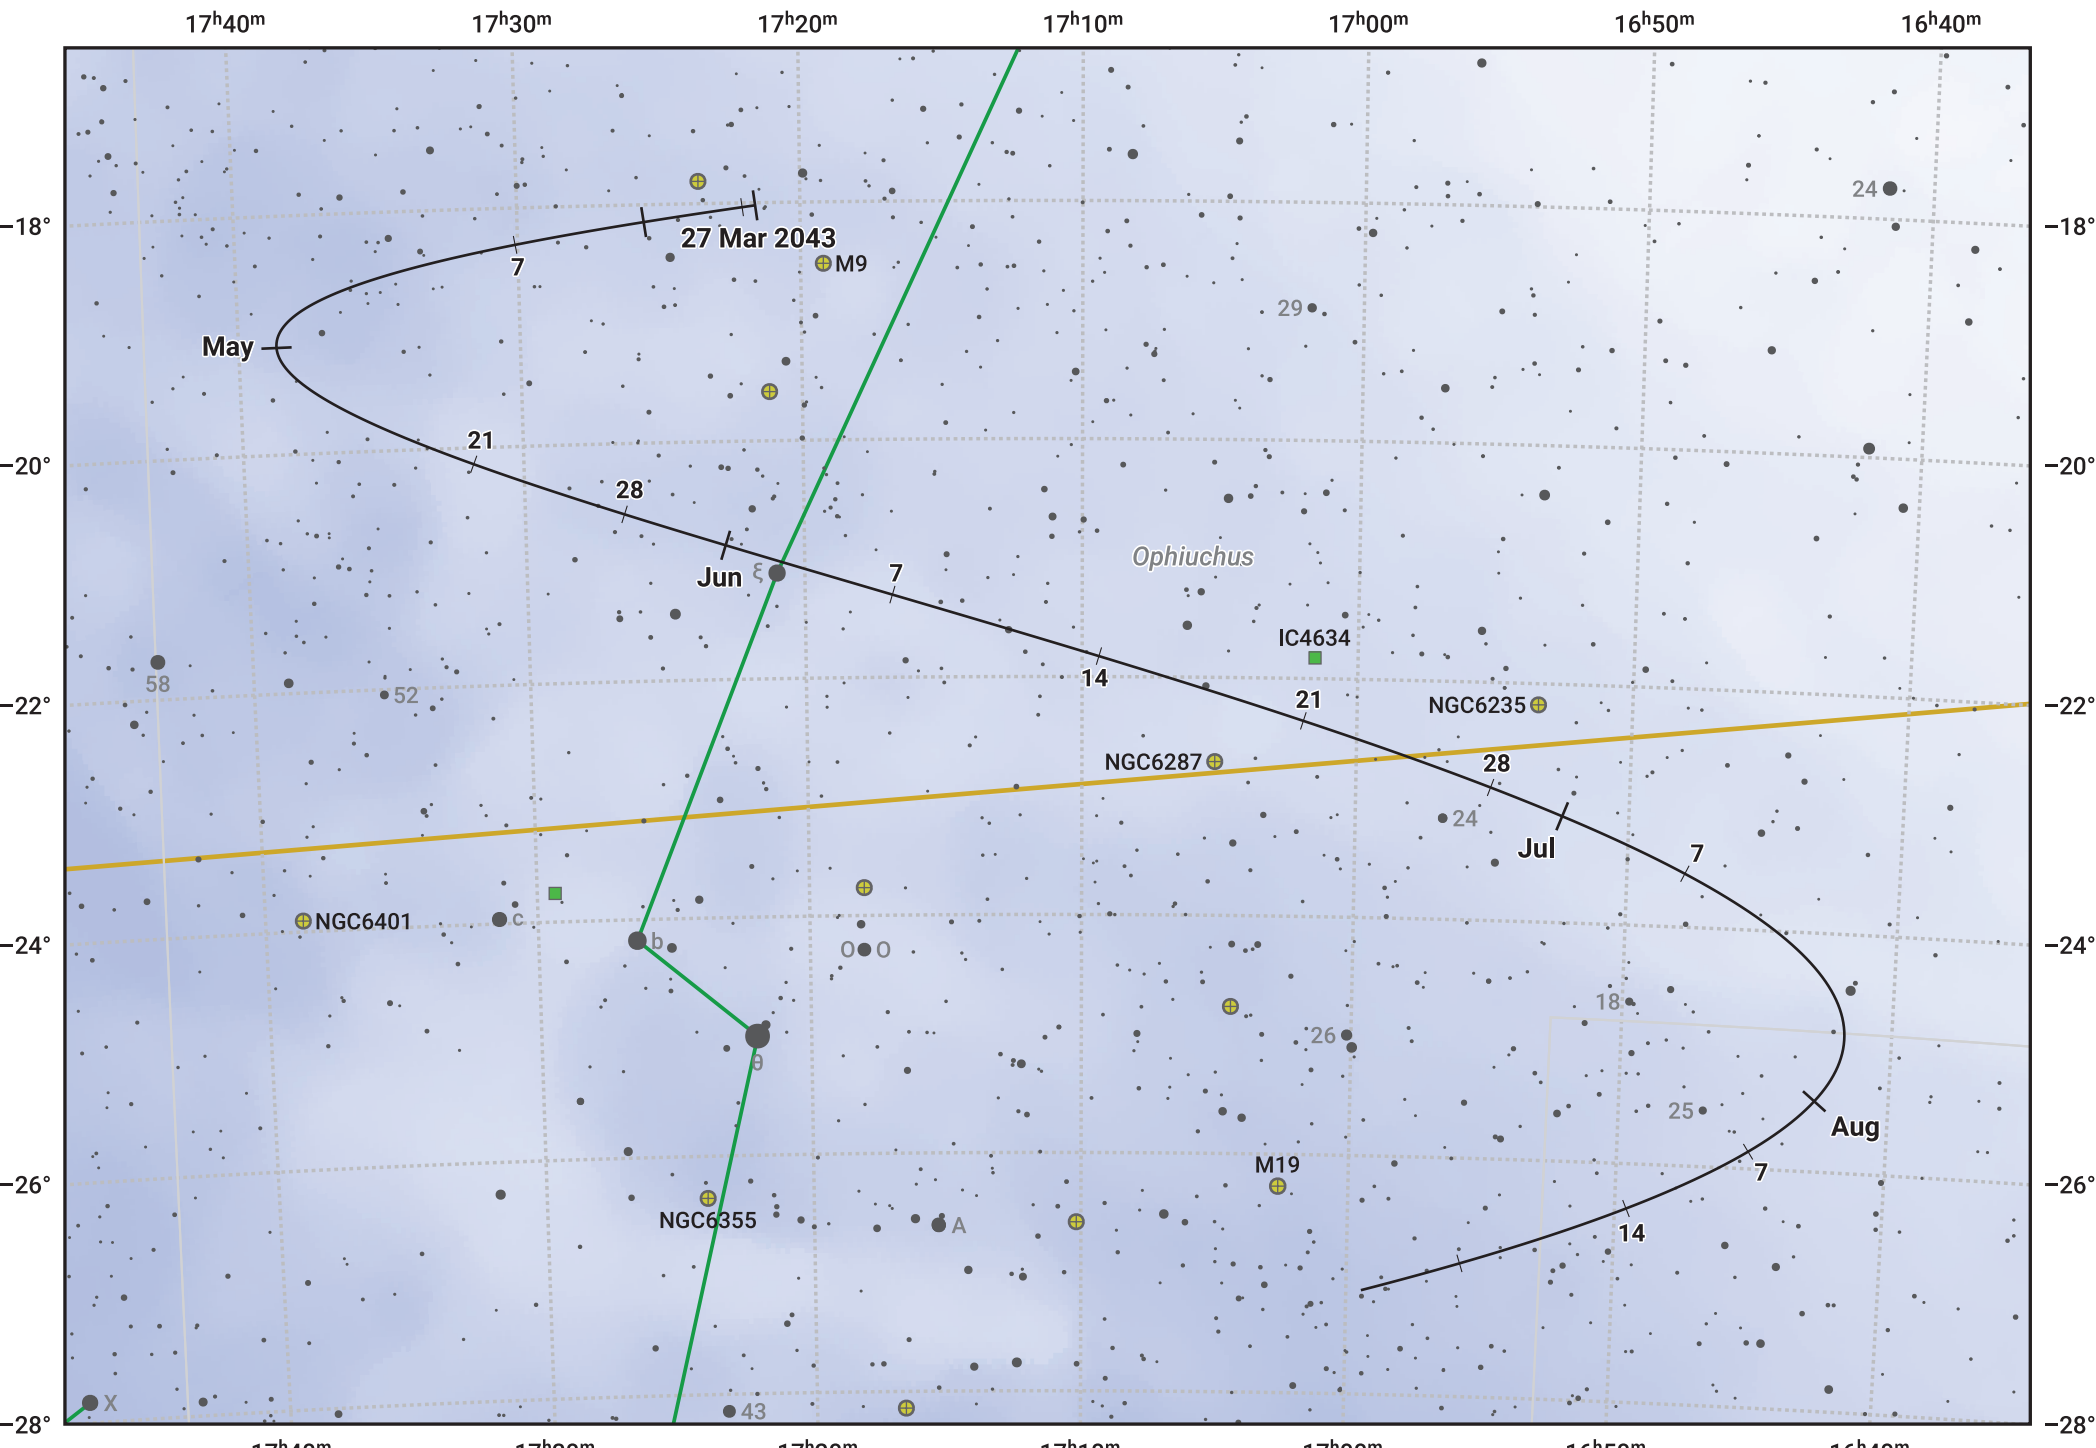

The path of Asteroid 42 Isis around opposition on 10 Jun 2043

© Dominic Ford 2011–2024. Date markers placed at midnight UTC. Downloaded from <https://in-the-sky.org>

Magnitude scale: 10.0 9.0 8.0 7.0 6.0 5.0 4.0 3.0

— Ecliptic Plane

● Galaxy ■ Bright nebula ● Open cluster ⊕ Globular cluster

Date	Mag	Phase
2043 Apr 1	11.9	96%
2043 May 1	11.1	97%
2043 May 6	10.9	98%
2043 Jun 1	10.1	100%
2043 Jun 5	9.9	100%
2043 Jul 1	10.2	99%
2043 Aug 1	10.9	95%
2043 Aug 3	10.9	95%