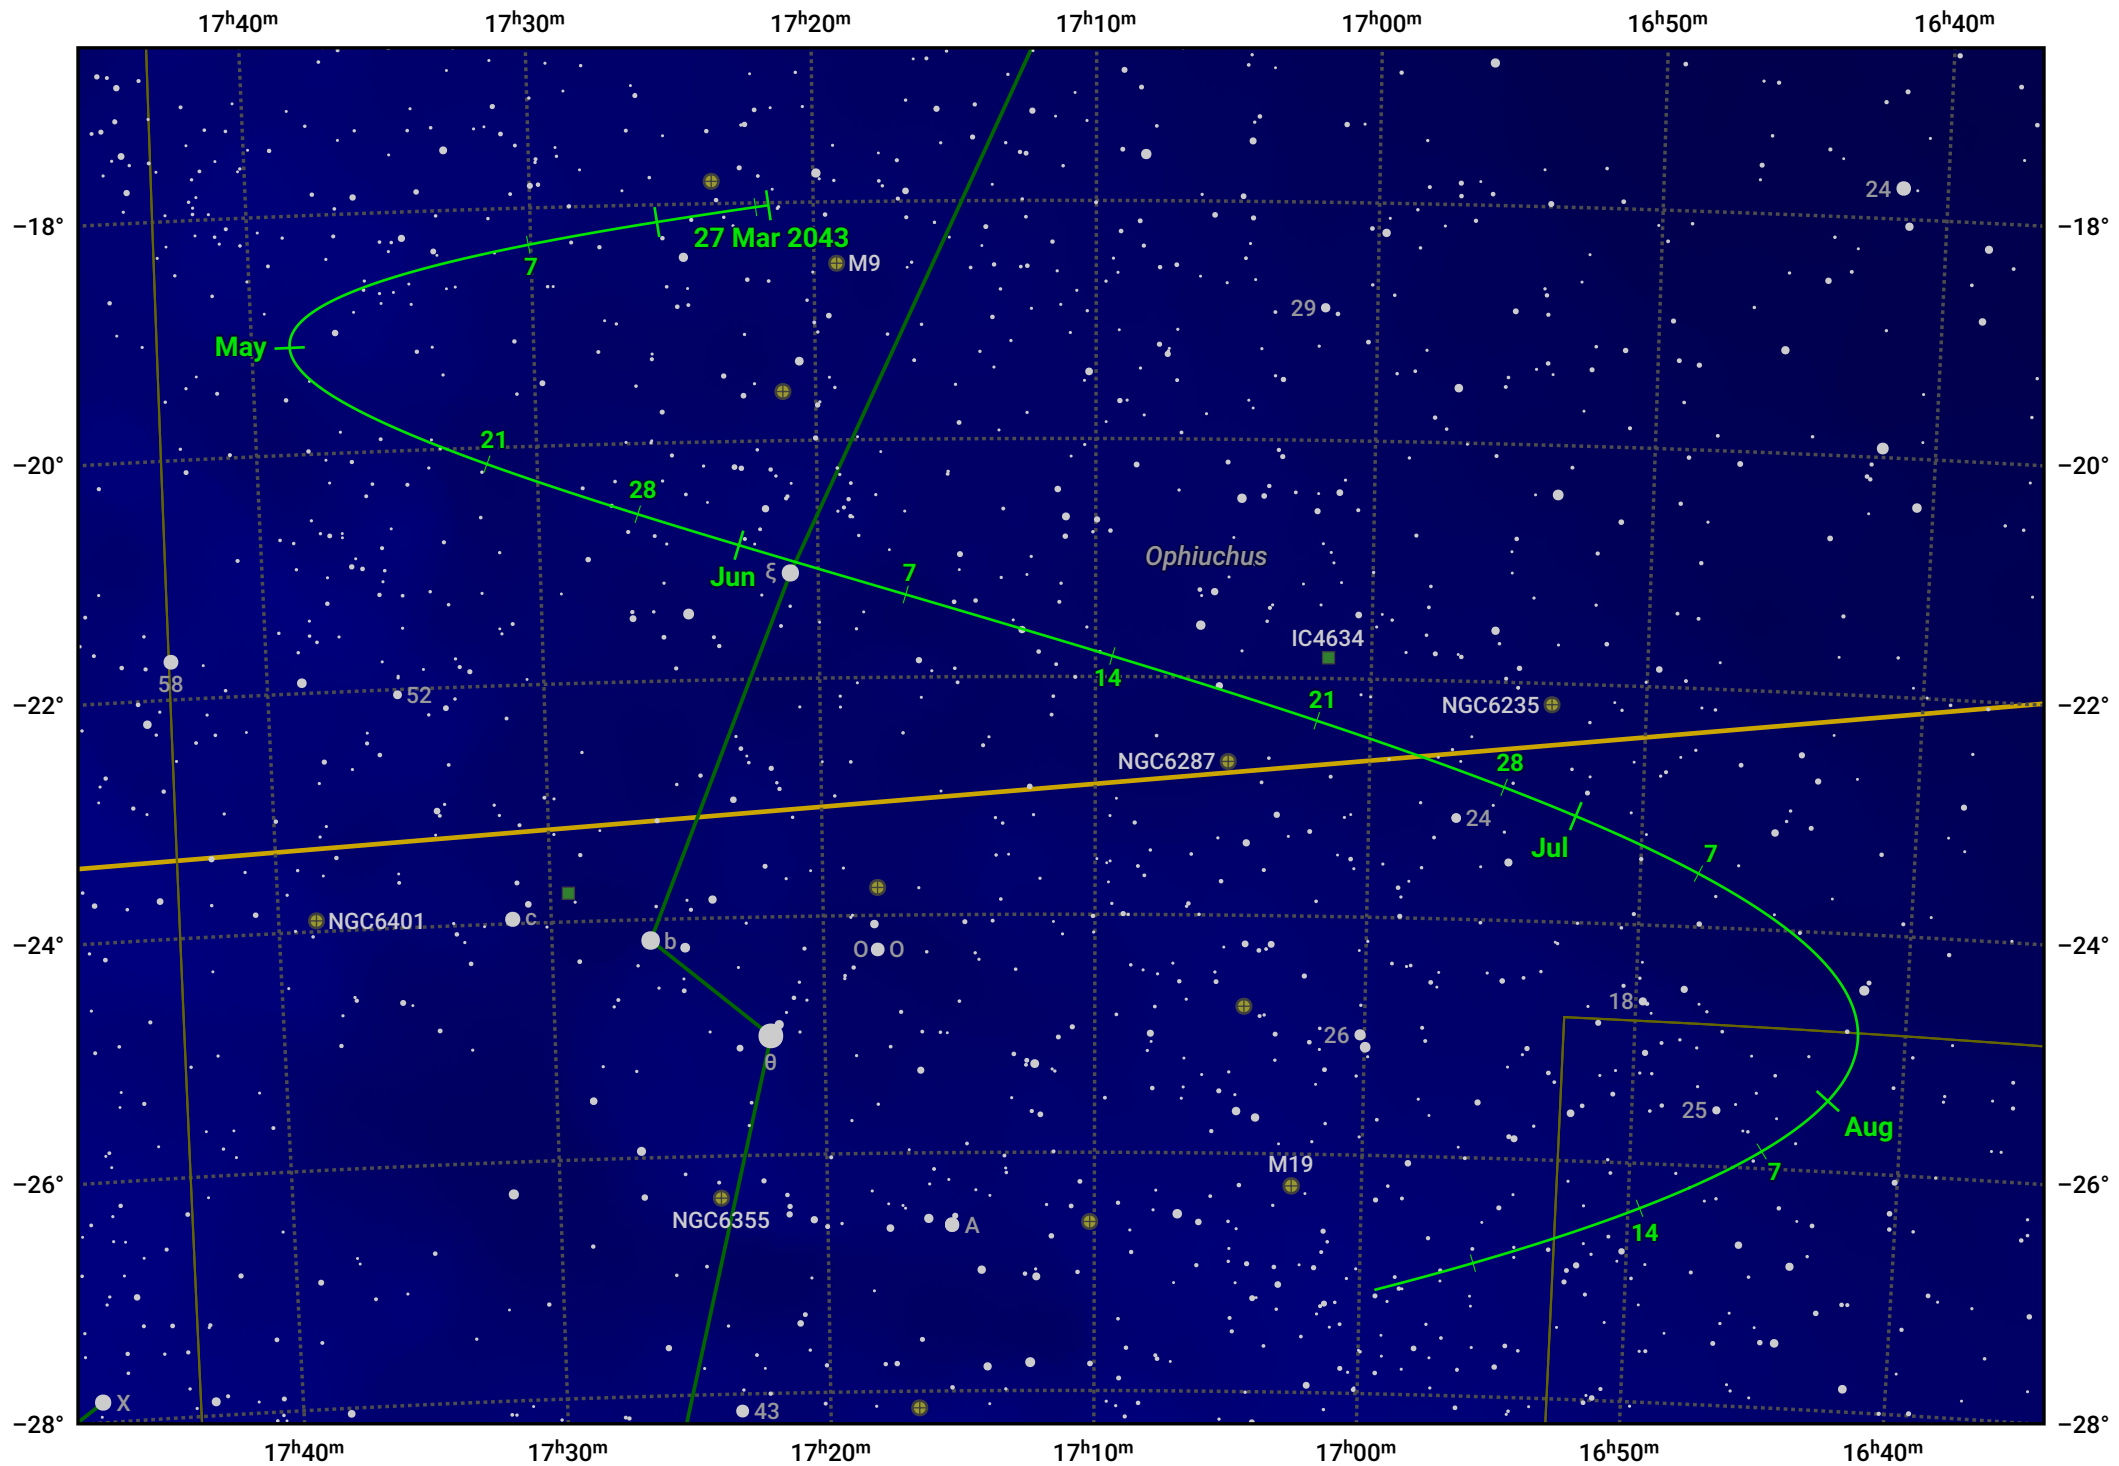

The path of Asteroid 42 Isis around opposition on 10 Jun 2043

© Dominic Ford 2011–2024. Date markers placed at midnight UTC. Downloaded from <https://in-the-sky.org>

Magnitude scale: 10.0 9.0 8.0 7.0 6.0 5.0 4.0 3.0

— Ecliptic Plane

Galaxy Bright nebula Open cluster Globular cluster

Date	Mag	Phase
2043 Apr 1	11.9	96%
2043 May 1	11.1	97%
2043 May 6	10.9	98%
2043 Jun 1	10.1	100%
2043 Jun 5	9.9	100%
2043 Jul 1	10.2	99%
2043 Aug 1	10.9	95%
2043 Aug 3	10.9	95%