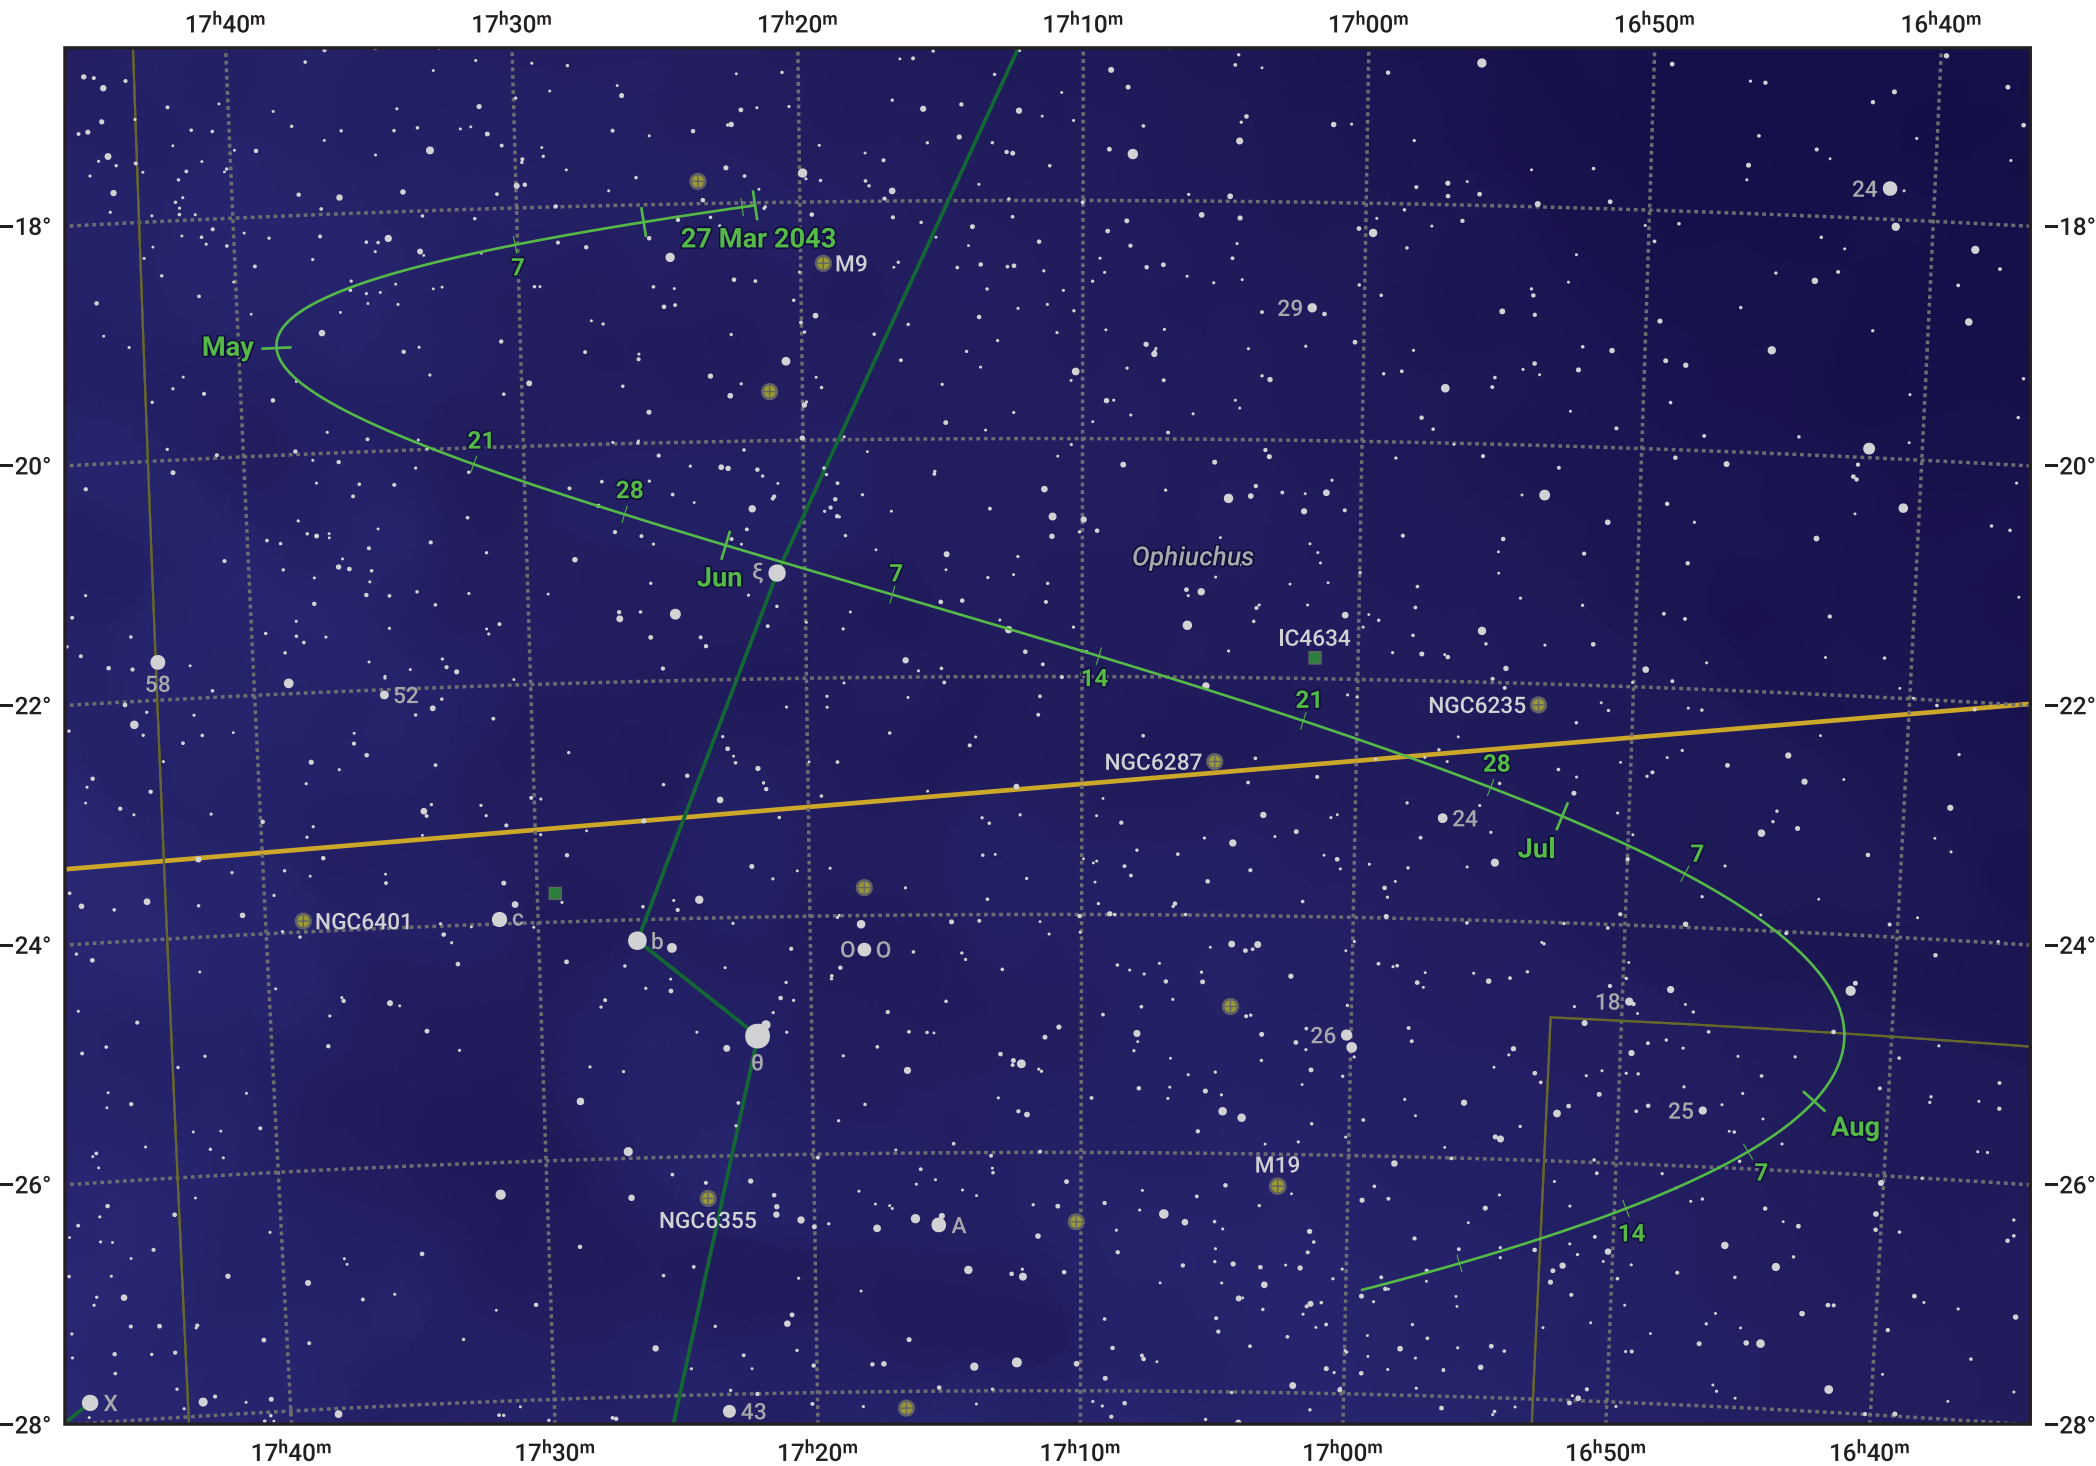

The path of Asteroid 42 Isis around opposition on 10 Jun 2043

© Dominic Ford 2011–2024. Date markers placed at midnight UTC. Downloaded from <https://in-the-sky.org>

Magnitude scale: 10.0 9.0 8.0 7.0 6.0 5.0 4.0 3.0

— Ecliptic Plane

● Galaxy ■ Bright nebula ● Open cluster ● Globular cluster

Date	Mag	Phase
2043 Apr 1	11.9	96%
2043 May 1	11.1	97%
2043 May 6	10.9	98%
2043 Jun 1	10.1	100%
2043 Jun 5	9.9	100%
2043 Jul 1	10.2	99%
2043 Aug 1	10.9	95%
2043 Aug 3	10.9	95%