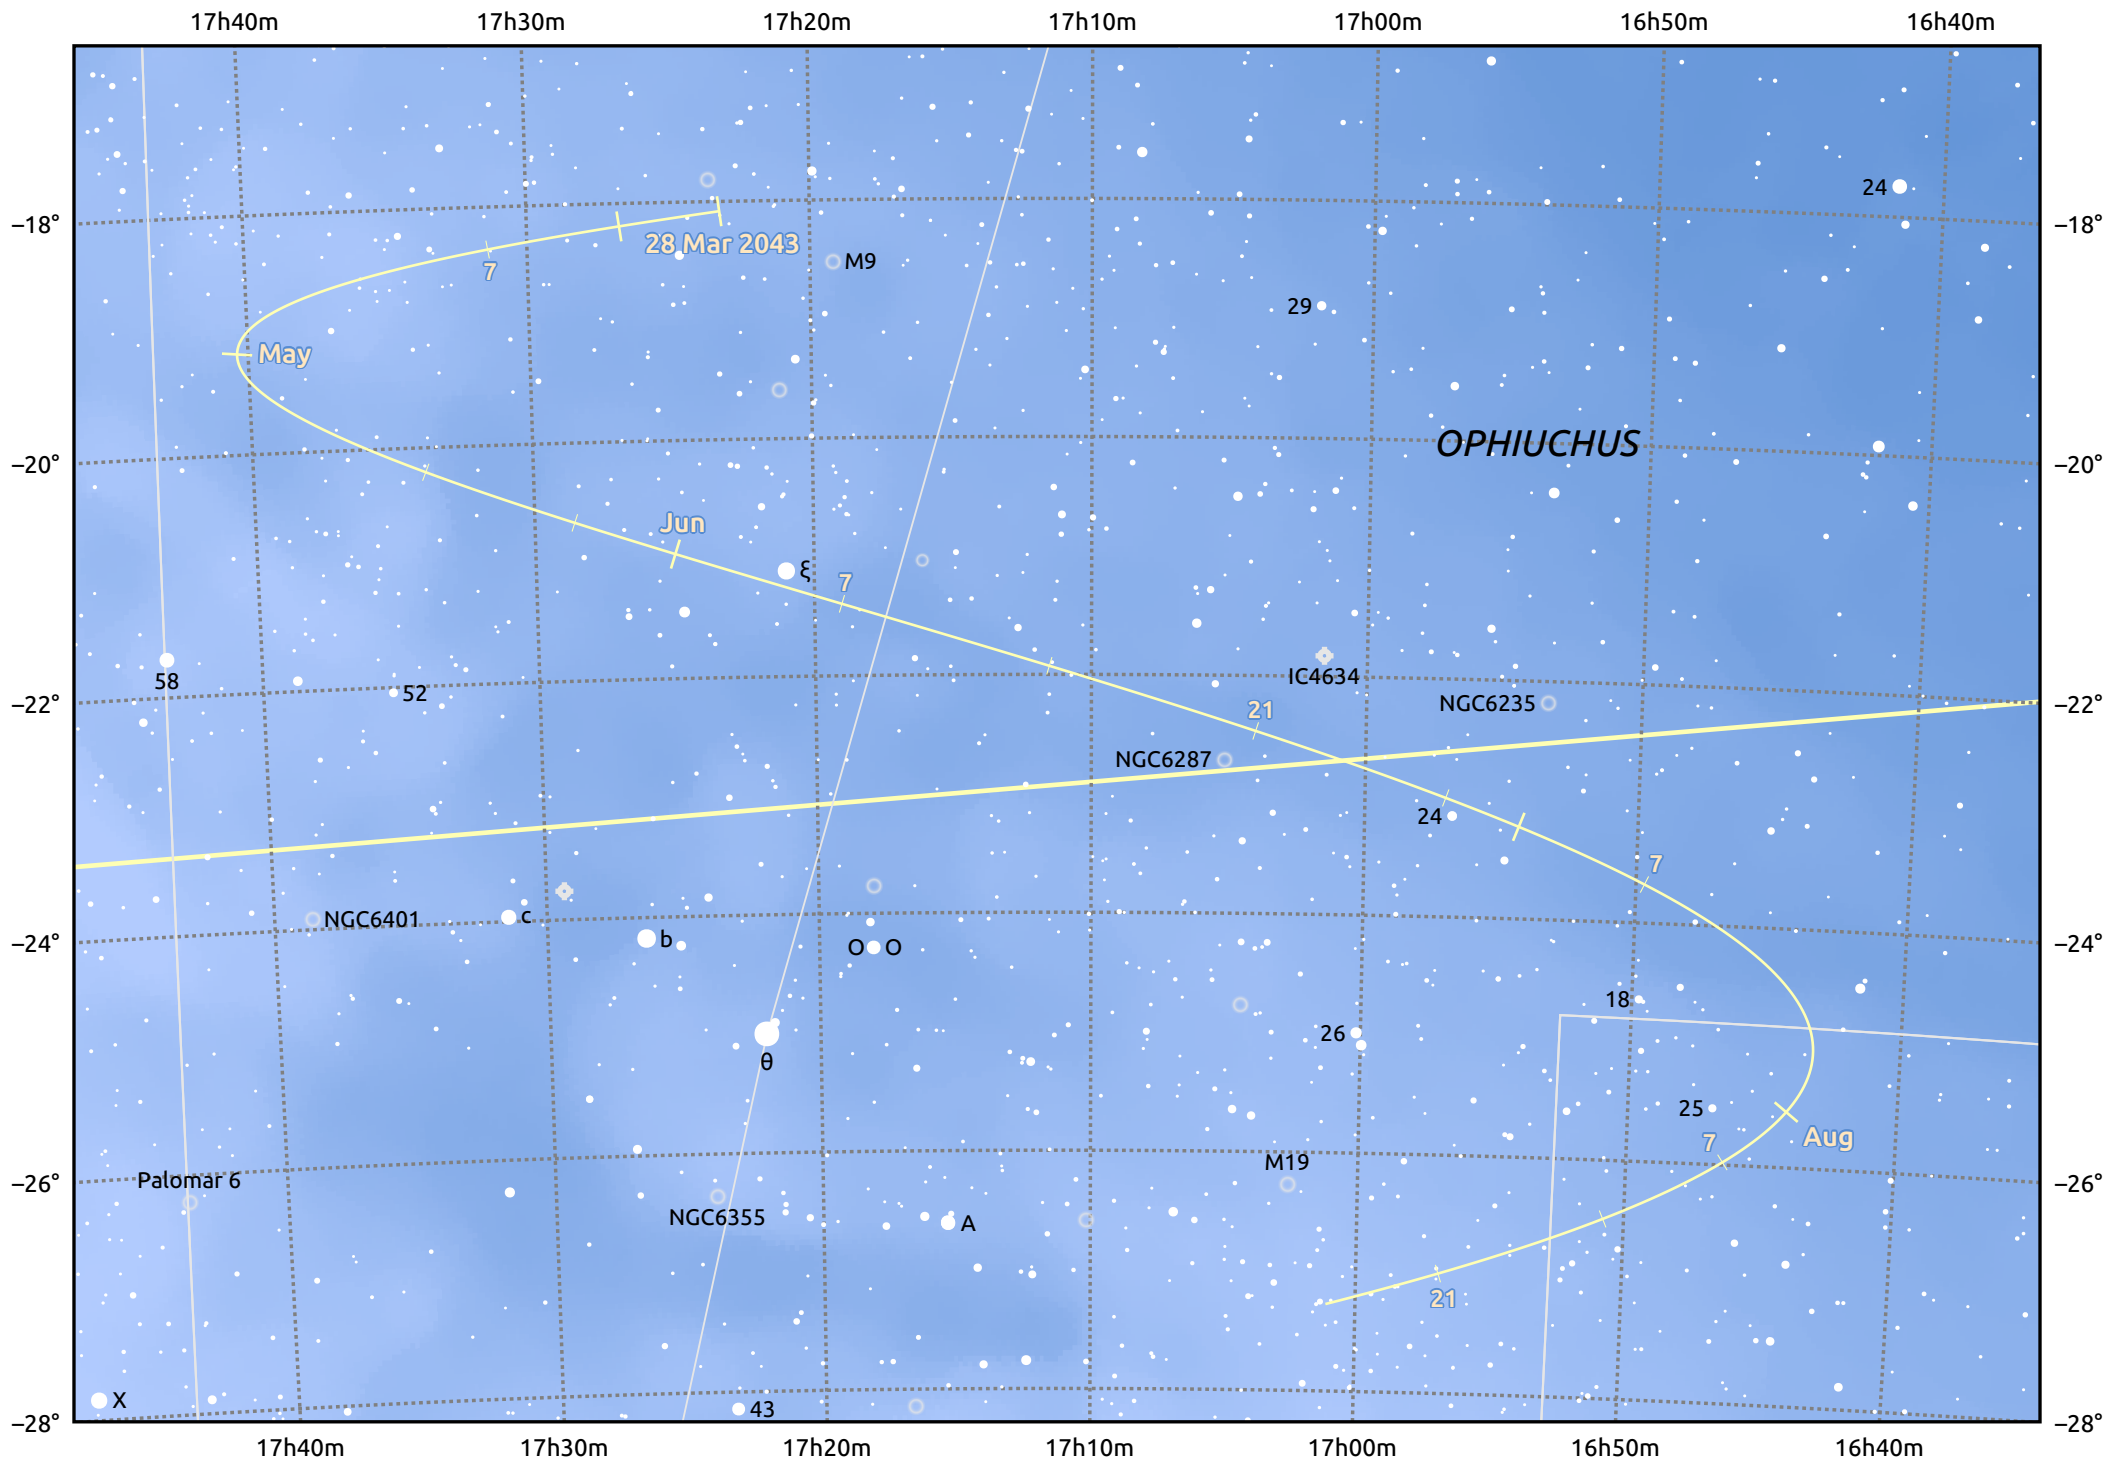

The path of Asteroid 42 Isis around opposition on 11 Jun 2043

© Dominic Ford 2011–2025. Date markers placed at midnight UTC. Downloaded from <https://in-the-sky.org>

Magnitude scale: 10.0 9.0 8.0 7.0 6.0 5.0 4.0 3.0

Ecliptic Plane

- ◆ Galaxy
- Bright nebula
- Open cluster
- Globular cluster
- ◆ Planetary nebula

Date	Mag	Phase
2043 Apr 1	11.8	95%
2043 May 1	11.1	97%
2043 May 6	10.9	98%
2043 Jun 1	10.1	100%
2043 Jun 5	9.9	100%
2043 Jul 1	10.2	99%
2043 Aug 1	10.8	95%
2043 Aug 5	10.9	95%