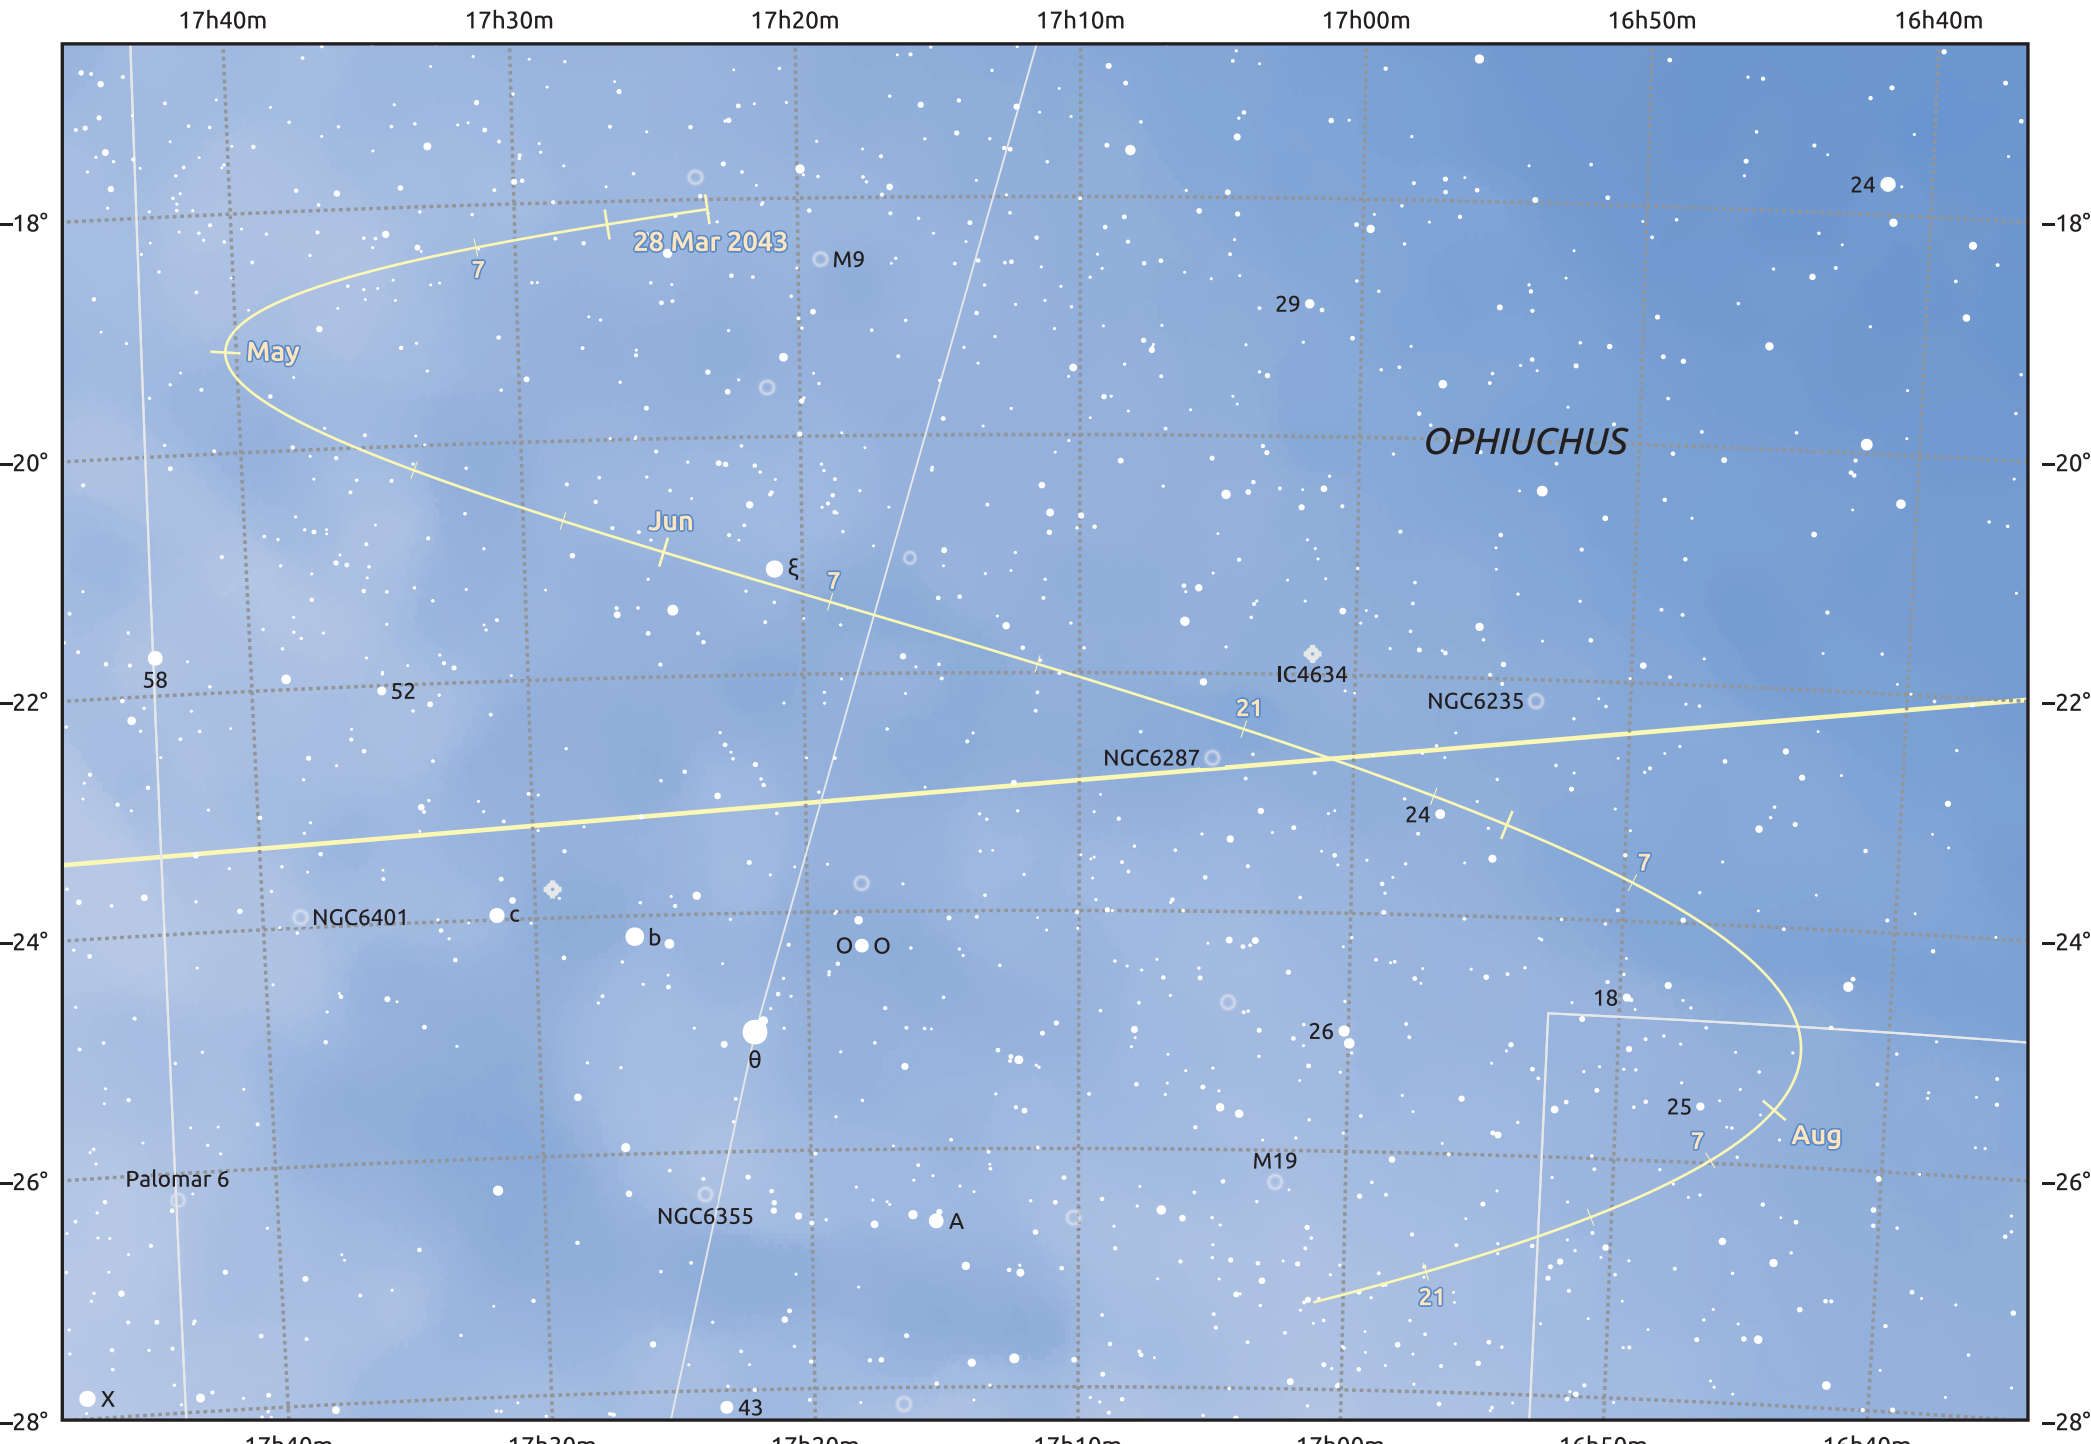

The path of Asteroid 42 Isis around opposition on 11 Jun 2043

© Dominic Ford 2011–2025. Date markers placed at midnight UTC. Downloaded from <https://in-the-sky.org>

Magnitude scale: 10.0 9.0 8.0 7.0 6.0 5.0 4.0 3.0

— Ecliptic Plane

Galaxy Bright nebula Open cluster Globular cluster Planetary nebula

Date	Mag	Phase
2043 Apr 1	11.8	95%
2043 May 1	11.1	97%
2043 May 6	10.9	98%
2043 Jun 1	10.1	100%
2043 Jun 5	9.9	100%
2043 Jul 1	10.2	99%
2043 Aug 1	10.8	95%
2043 Aug 5	10.9	95%