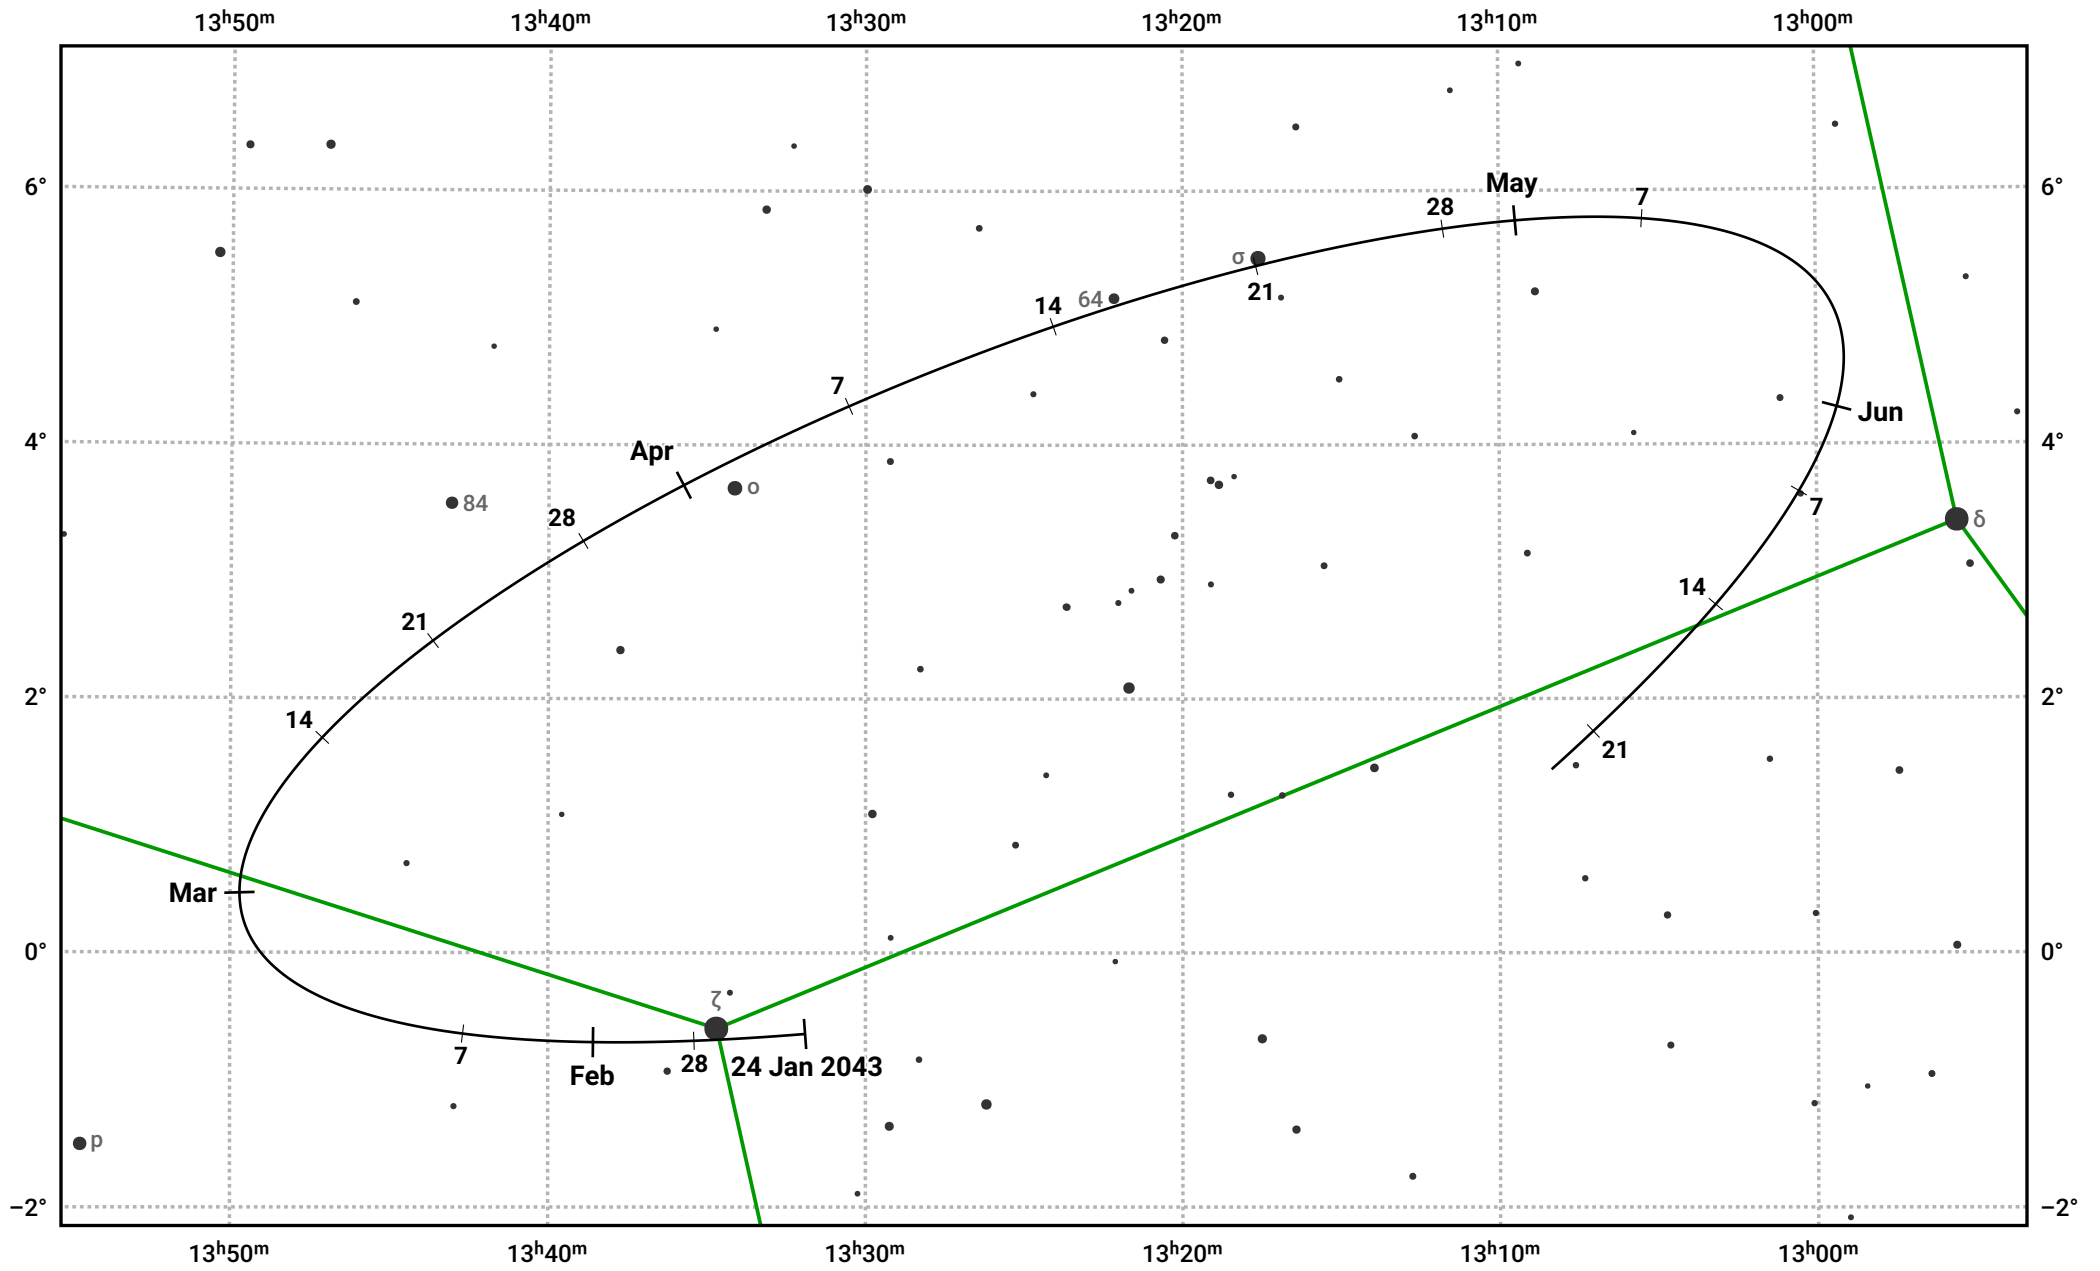

The path of Asteroid 4 Vesta around opposition on 9 Apr 2043

© Dominic Ford 2011–2024. Date markers placed at midnight UTC. Downloaded from <https://in-the-sky.org>

Magnitude scale: 8.0 7.0 6.0 5.0 4.0 3.0

Ecliptic Plane

- Galaxy
- Bright nebula
- Open cluster
- + Globular cluster

Date	Mag	Phase
2043 Feb 1	7.4	96%
2043 Mar 1	6.8	97%
2043 Mar 10	6.6	98%
2043 Apr 1	6.0	100%
2043 May 1	6.3	99%
2043 Jun 1	6.9	96%