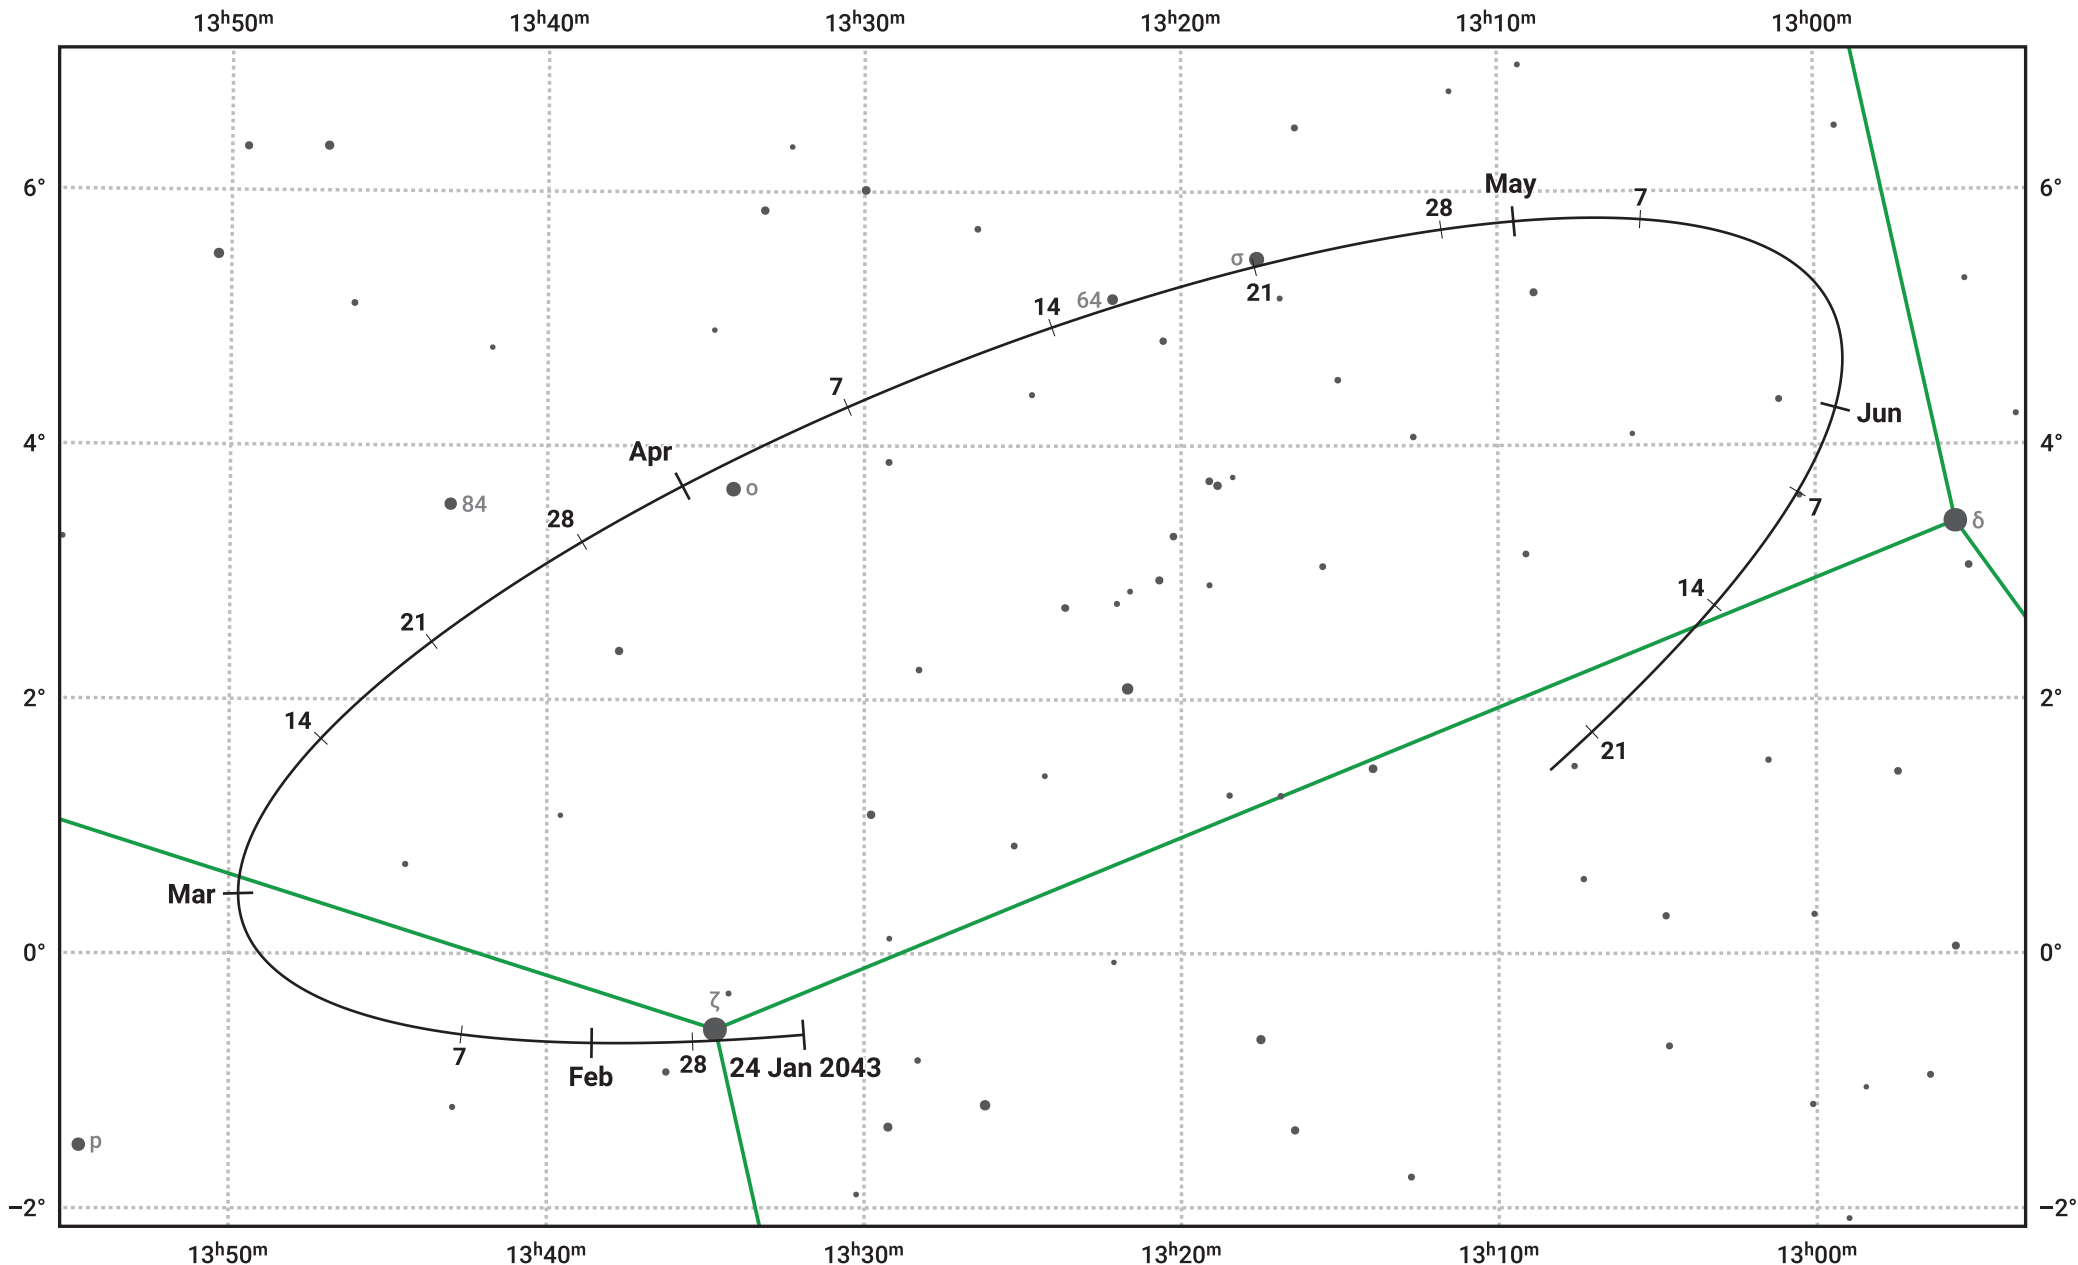

The path of Asteroid 4 Vesta around opposition on 9 Apr 2043

© Dominic Ford 2011–2024. Date markers placed at midnight UTC. Downloaded from <https://in-the-sky.org>

Magnitude scale: • 8.0 • 7.0 • 6.0 • 5.0 • 4.0 • 3.0

— Ecliptic Plane

- Galaxy
- Bright nebula
- Open cluster
- ⊕ Globular cluster

Date	Mag	Phase
2043 Feb 1	7.4	96%
2043 Mar 1	6.8	97%
2043 Mar 10	6.6	98%
2043 Apr 1	6.0	100%
2043 May 1	6.3	99%
2043 Jun 1	6.9	96%