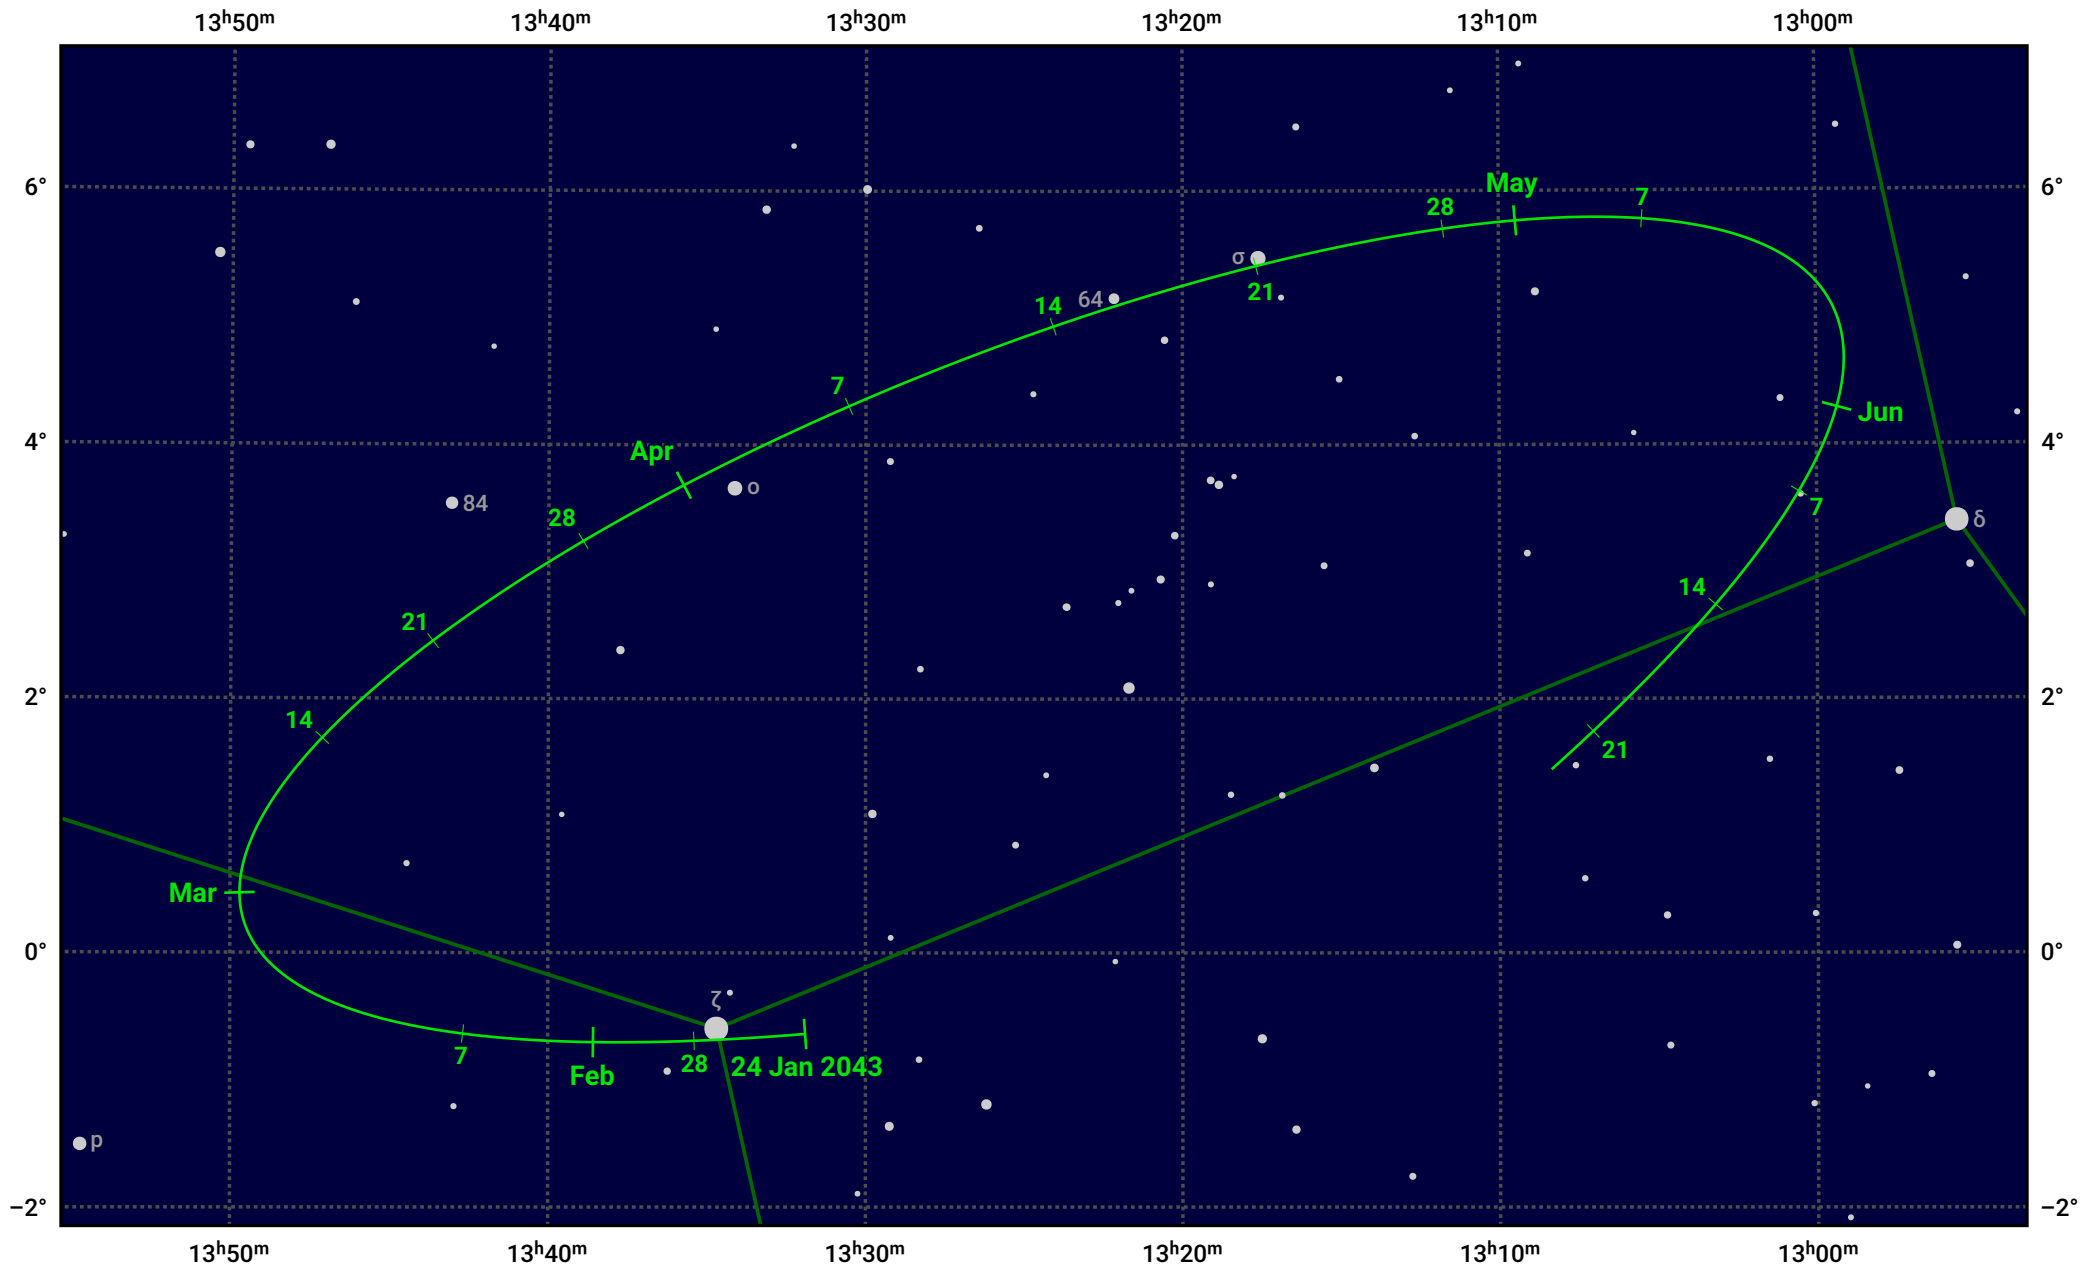

# The path of Asteroid 4 Vesta around opposition on 9 Apr 2043

© Dominic Ford 2011–2024. Date markers placed at midnight UTC. Downloaded from <https://in-the-sky.org>

Magnitude scale: • 8.0 • 7.0 • 6.0 • 5.0 • 4.0 • 3.0

— Ecliptic Plane

● Galaxy   
 ■ Bright nebula   
 ● Open cluster   
 ⊕ Globular cluster

Date	Mag	Phase
2043 Feb 1	7.4	96%
2043 Mar 1	6.8	97%
2043 Mar 10	6.6	98%
2043 Apr 1	6.0	100%
2043 May 1	6.3	99%
2043 Jun 1	6.9	96%